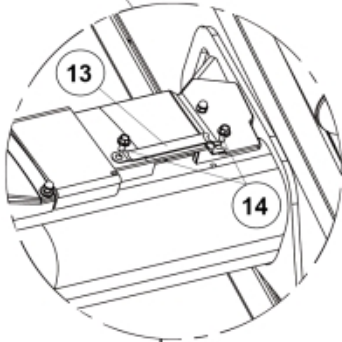

Only for 5220589

Only for 5220589

- M 5220469-2
- M 5220470-2
- M 5220471-2
- M 5220472-2
- M 5220473-2
- M 5220589-2
- M 5220591-2

Part assemblies Live3

PartNo	Pos	Qty	Name	Specifications
5220589		1 PCS	Live3	
5220303	1	1	Bracket	
9032618	2	2 PCS	Hose	3/4" L=1520mm (9031774)
5044940	4	2	Coupling	ISO-A 1/2" Male - G3/8
5022159	7	1	Washer, blue	
5022157	8	1	Washer, red	
5044129	9	2	Dust Cover	1/2" Male
5219183	10	1	Hose guide	
5011554	11	4	Nut	Loc-King M10
5006002	12	2	Screw	MVBF 10x30
5215067	13	2 PCS	Hose guide	
5006007	14	1 PCS	Screw	M6SF-TT M8x16
9032620	15	1 PCS	Hose	3/8" L=4625mm (9031804)
5220148	16	1 PCS	Plate	
5215163	17	1 PCS	Hose clamp bracket	
5215161	18	2 PCS	Hose clamp	
5013101	19	1	Washer	BRB 8,4 x 16
5004055	20	1	Screw	MC6S 8x70
5215162	21	2	Sleeve	Not Sold Separately
5044130	22	2	Dust Cover	Part is included in kit 60007907 Hose cpl., 9032177 Hose cpl.
5044127	23	2	Quick Coupling	1/2", Part is included in kit 60007907 Hose cpl., 9032177 Hose cpl.
5027986	24	2 PCS	Adaptor	
5013853	25	2	Dowty washer	Tredo 1/2", Part is included in kit 60007907 Hose cpl., 9032177 Hose cpl.
5006003	26	2	Screw	MVBF 10x40
5034121	27	1	Protection sleeve	