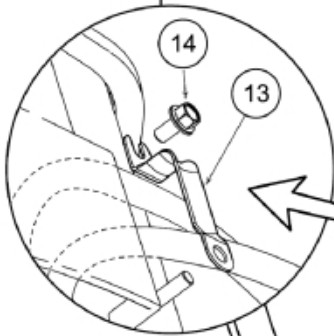

Only for 5220589

Only for 5220589

- M 5220469-2
- M 5220470-2
- M 5220471-2
- M 5220472-2
- M 5220473-2
- M 5220589-2
- M 5220591-2

Part assemblies Live3

PartNo	Pos	Qty	Name	Specifications
5220589		1 PCS	Live3	
5220303	1	1	Bracket	
9032618	2	2 PCS	Hose	3/4" L=1520mm (9031774)
5044940	4	2	Coupling	ISO-A 1/2" Male - G3/8
5022159	7	1	Washer, blue	
5022157	8	1	Washer, red	
5044129	9	2	Dust Cover	1/2" Male
5219183	10	1	Hose guide	
5011554	11	4	Nut	Loc-King M10
5006002	12	2	Screw	MVBF 10x30
5215067	13	2 PCS	Hose guide	
5006007	14	1 PCS	Screw	M6SF-TT M8x16
9032620	15	1 PCS	Hose	3/8" L=4625mm (9031804)
5220148	16	1 PCS	Plate	
5215163	17	1 PCS	Hose clamp bracket	
5215161	18	2 PCS	Hose clamp	
5013101	19	1	Washer	BRB 8,4 x 16
5004055	20	1	Screw	MC6S 8x70
5215162	21	2	Sleeve	Not Sold Separately
5044130	22	2	Dust Cover	Part is included in kit 60007907 Hose cpl., 9032177 Hose cpl.
5044127	23	2	Quick Coupling	1/2", Part is included in kit 60007907 Hose cpl., 9032177 Hose cpl.
5027986	24	2 PCS	Adaptor	
5013853	25	2	Dowty washer	Tredo 1/2", Part is included in kit 60007907 Hose cpl., 9032177 Hose cpl.
5006003	26	2	Screw	MVBF 10x40
5034121	27	1	Protection sleeve	