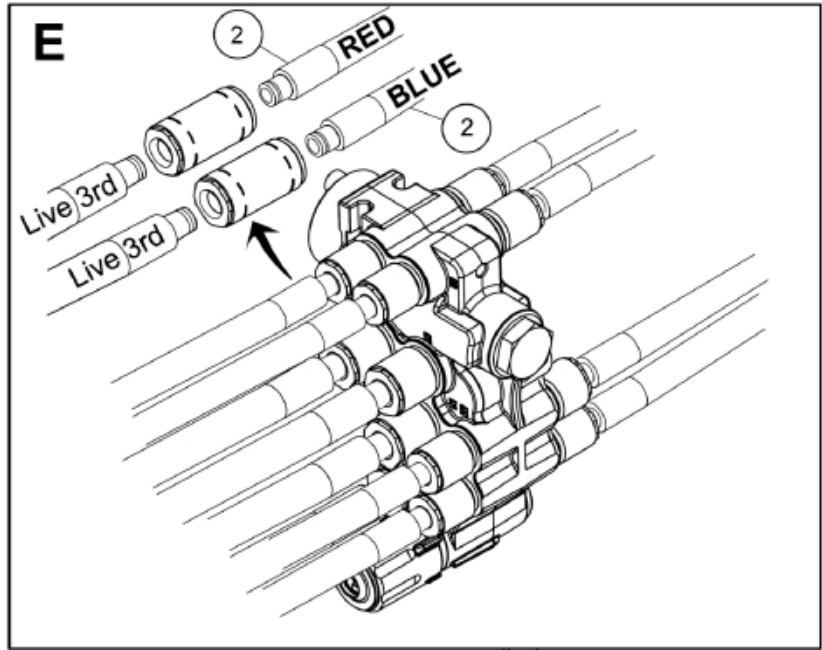

Only for 5220589

Only for 5220589

- M 5220469-2
- M 5220470-2
- M 5220471-2
- M 5220472-2
- M 5220473-2
- M 5220589-2
- M 5220591-2

Part assemblies Live3

PartNo	Pos	Qty	Name	Specifications
5220589		1 PCS	Live3	
5220303	1	1	Bracket	
9032618	2	2 PCS	Hose	3/4" L=1520mm (9031774)
5044940	4	2	Coupling	ISO-A 1/2" Male - G3/8
5022159	7	1	Washer, blue	
5022157	8	1	Washer, red	
5044129	9	2	Dust Cover	1/2" Male
5219183	10	1	Hose guide	
5011554	11	4	Nut	Loc-King M10
5006002	12	2	Screw	MVBF 10x30
5215067	13	2 PCS	Hose guide	
5006007	14	1 PCS	Screw	M6SF-TT M8x16
9032620	15	1 PCS	Hose	3/8" L=4625mm (9031804)
5220148	16	1 PCS	Plate	
5215163	17	1 PCS	Hose clamp bracket	
5215161	18	2 PCS	Hose clamp	
5013101	19	1	Washer	BRB 8,4 x 16
5004055	20	1	Screw	MC6S 8x70
5215162	21	2	Sleeve	Not Sold Separately
5044130	22	2	Dust Cover	Part is included in kit 60007907 Hose cpl., 9032177 Hose cpl.
5044127	23	2	Quick Coupling	1/2", Part is included in kit 60007907 Hose cpl., 9032177 Hose cpl.
5027986	24	2 PCS	Adaptor	
5013853	25	2	Dowty washer	Tredo 1/2", Part is included in kit 60007907 Hose cpl., 9032177 Hose cpl.
5006003	26	2	Screw	MVBF 10x40
5034121	27	1	Protection sleeve	