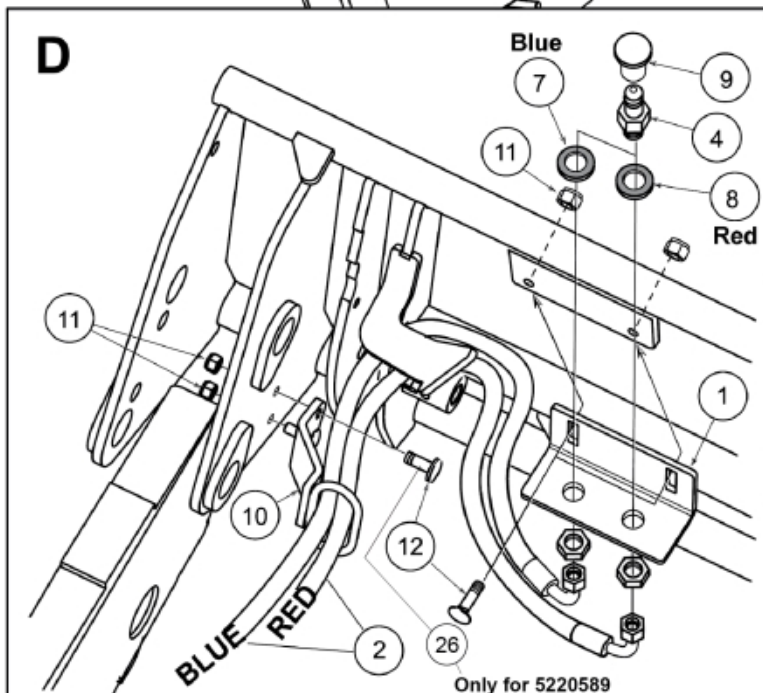

Only for 5220589

Only for 5220589

- M 5220469-2
- M 5220470-2
- M 5220471-2
- M 5220472-2
- M 5220473-2
- M 5220589-2
- M 5220591-2

Part assemblies Live3

PartNo	Pos	Qty	Name	Specifications
5220589		1 PCS	Live3	
5220303	1	1	Bracket	
9032618	2	2 PCS	Hose	3/4" L=1520mm (9031774)
5044940	4	2	Coupling	ISO-A 1/2" Male - G3/8
5022159	7	1	Washer, blue	
5022157	8	1	Washer, red	
5044129	9	2	Dust Cover	1/2" Male
5219183	10	1	Hose guide	
5011554	11	4	Nut	Loc-King M10
5006002	12	2	Screw	MVBF 10x30
5215067	13	2 PCS	Hose guide	
5006007	14	1 PCS	Screw	M6SF-TT M8x16
9032620	15	1 PCS	Hose	3/8" L=4625mm (9031804)
5220148	16	1 PCS	Plate	
5215163	17	1 PCS	Hose clamp bracket	
5215161	18	2 PCS	Hose clamp	
5013101	19	1	Washer	BRB 8,4 x 16
5004055	20	1	Screw	MC6S 8x70
5215162	21	2	Sleeve	Not Sold Separately
5044130	22	2	Dust Cover	Part is included in kit 60007907 Hose cpl., 9032177 Hose cpl.
5044127	23	2	Quick Coupling	1/2", Part is included in kit 60007907 Hose cpl., 9032177 Hose cpl.
5027986	24	2 PCS	Adaptor	
5013853	25	2	Dowty washer	Tredo 1/2", Part is included in kit 60007907 Hose cpl., 9032177 Hose cpl.
5006003	26	2	Screw	MVBF 10x40
5034121	27	1	Protection sleeve	