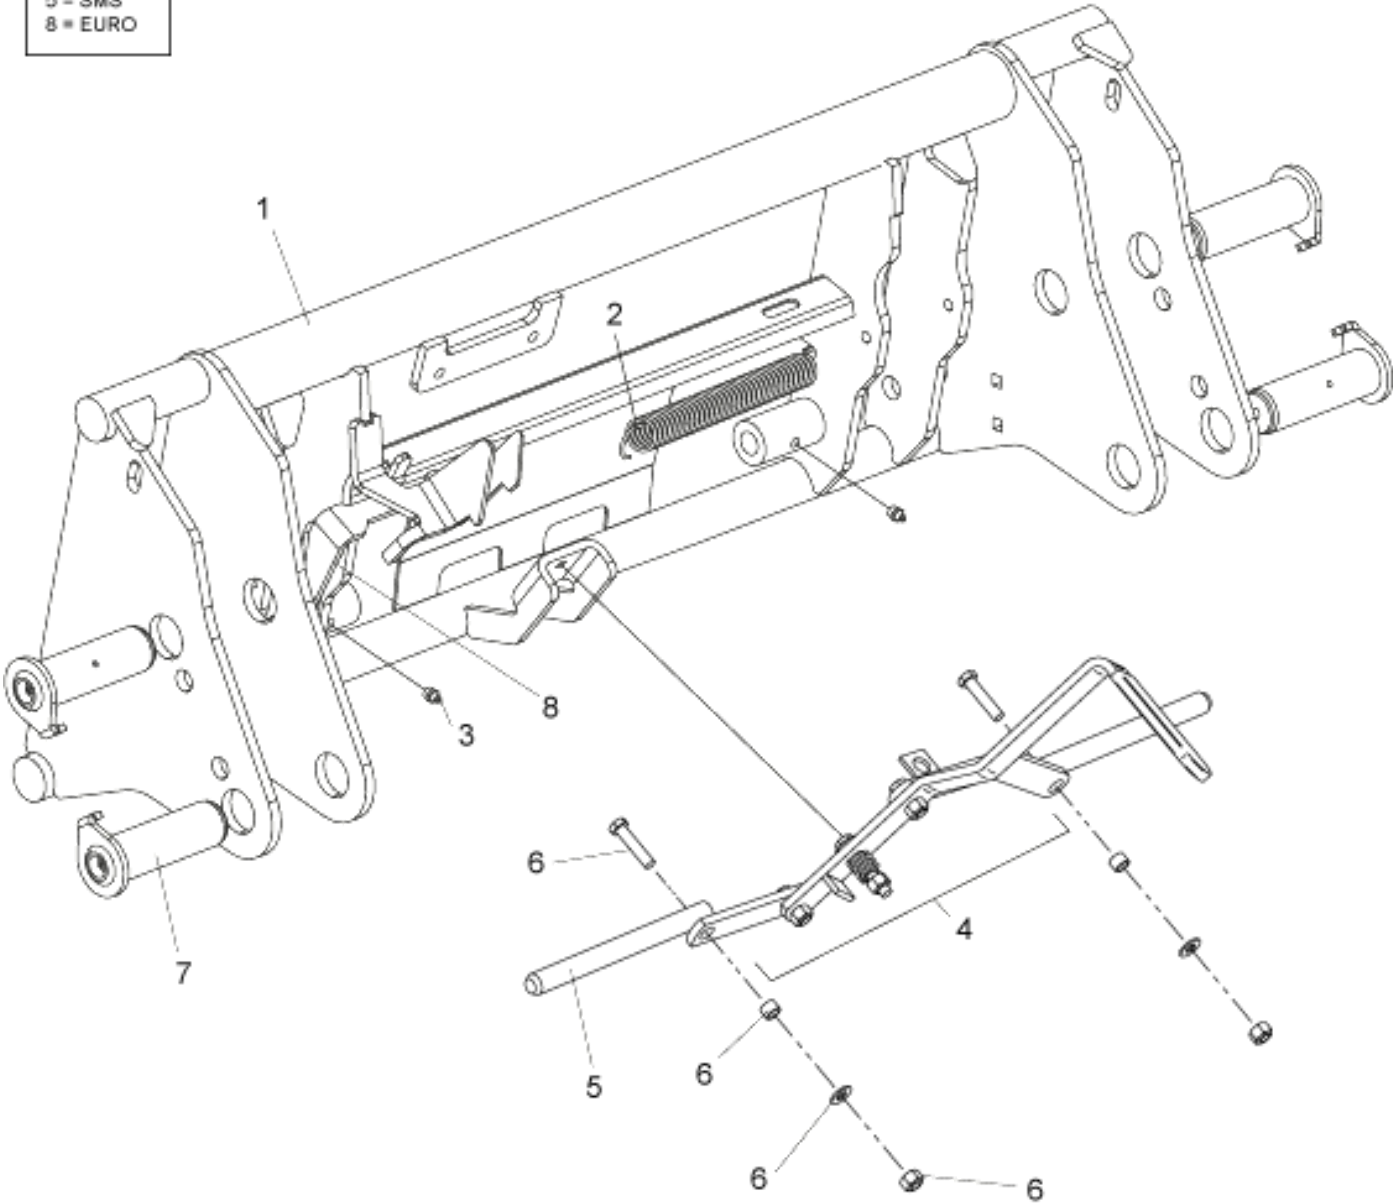

5 = SMS  
8 = EURO

r5220412

---

**Description** Tool carrier  
**Part assemblies** Euro/SMS  
**Specification** Alo Black

---

PartNo	Pos	Qty	Name	Specification
5220412-1		1 PCS	Euro/SMS	Alo Black
5220172-1	1	1 PCS	Tool carrier	Alo Black
1101035	2	1	Spring	
5023005	3	2	Greaser	M 10 x 1
5220394	4	1 PCS	Lever kit	
4500861	5	2 PCS	Pin kit	Includes 4500867
4500867	6	2	• Screw kit	Included in Pin kit
60021067	7	1	Pin kit	Replaces 9020071
4500393	8	1 PCS	Click-on	