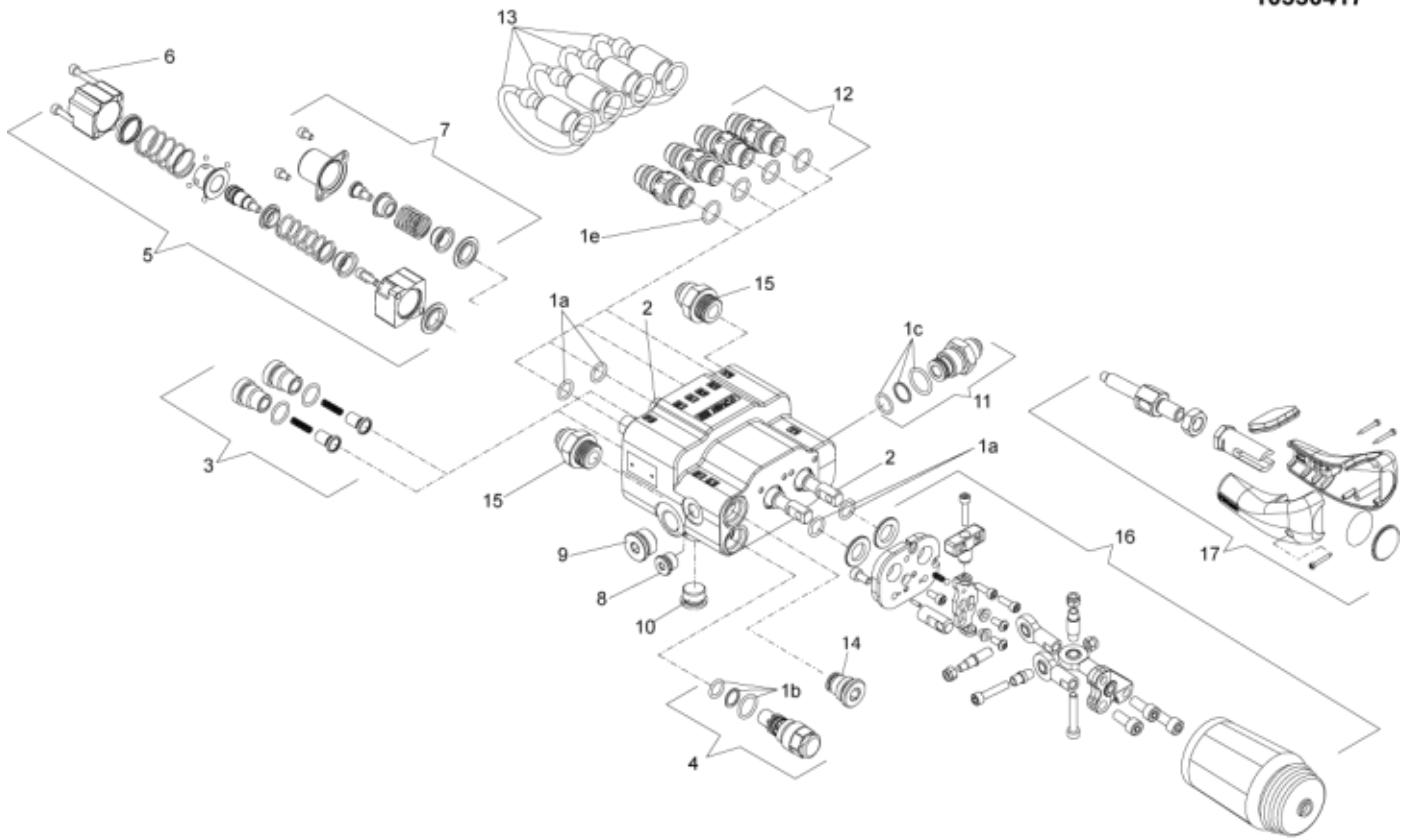

10550417

r10550417

---

**Part assemblies**      Control valve OC Direct

---

<b>PartNo</b>	<b>Pos</b>	<b>Qty</b>	<b>Name</b>	<b>Specification</b>
10550417		1 PCS	Control valve OC Direct	
5039046	1	1	Seal kit	
5034136	2	2 PCS	Spool control	
5034129	3	2 PCS	Check valve cpl.	
5034130	4	1 PCS	Pressure relief valve	
5034131	5	1 PCS	Spool control unit cpl.	
5004003	6	2	• Screw	MC6S 5 x 35
5034132	7	1 PCS	Spool control unit cpl.	
5028121	8	1	Plug	UNF 9/16
521854	9	1	Plug	UNF 7/8 - 14
5028131	10	1	Plug	UNF 3/4 -16
5034133	11	1 PCS	Adapter cpl.	
5044975	12	4	Quick Coupling	
5034193	13	4	Dust Cover	ISO 3/8"
5034137	14	1 PCS	Plug	
5028133	15	2 PCS	Adaptor	
5034138	16	1 PCS	Joystick part	
5034139	17	1 PCS	Handle RH	