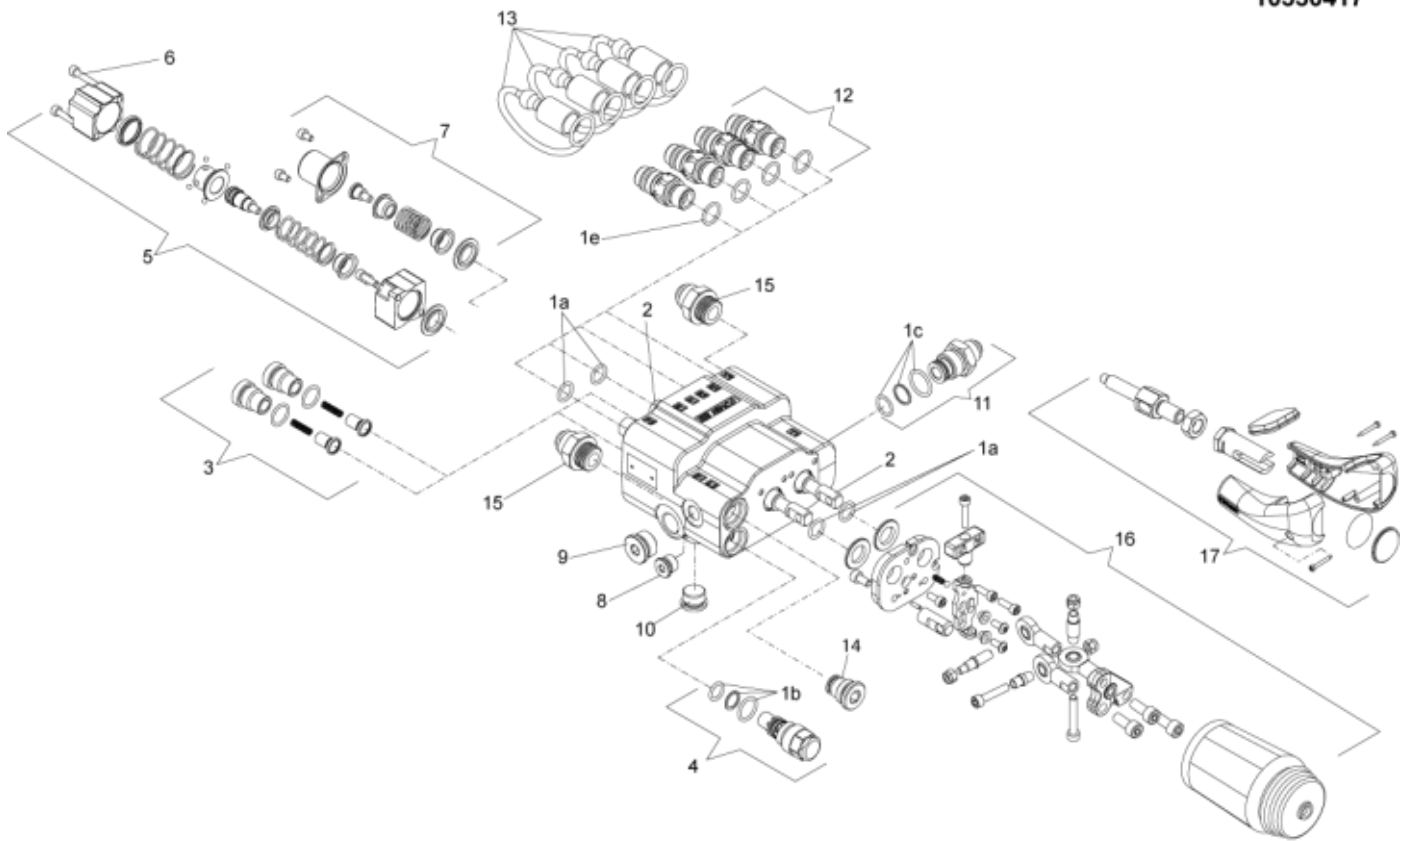

10550417

r10550417

---

**Part assemblies**      Control valve OC Direct

---

<b>PartNo</b>	<b>Pos</b>	<b>Qty</b>	<b>Name</b>	<b>Specifications</b>
10550417		1 PCS	Control valve OC Direct	
5039046	1	1	Seal kit	
5034136	2	2 PCS	Spool control	
5034129	3	2 PCS	Check valve cpl.	
5034130	4	1 PCS	Pressure relief valve	
5034131	5	1 PCS	Spool control unit cpl.	
5004003	6	2	• Screw	MC6S 5 x 35
5034132	7	1 PCS	Spool control unit cpl.	
5028121	8	1	Plug	UNF 9/16
521854	9	1	Plug	UNF 7/8 - 14
5028131	10	1	Plug	UNF 3/4 -16
5034133	11	1 PCS	Adapter cpl.	
5044975	12	4	Quick Coupling	
5034193	13	4	Dust Cover	ISO 3/8"
5034137	14	1 PCS	Plug	
5028133	15	2 PCS	Adaptor	
5034138	16	1 PCS	Joystick part	
5034139	17	1 PCS	Handle RH	