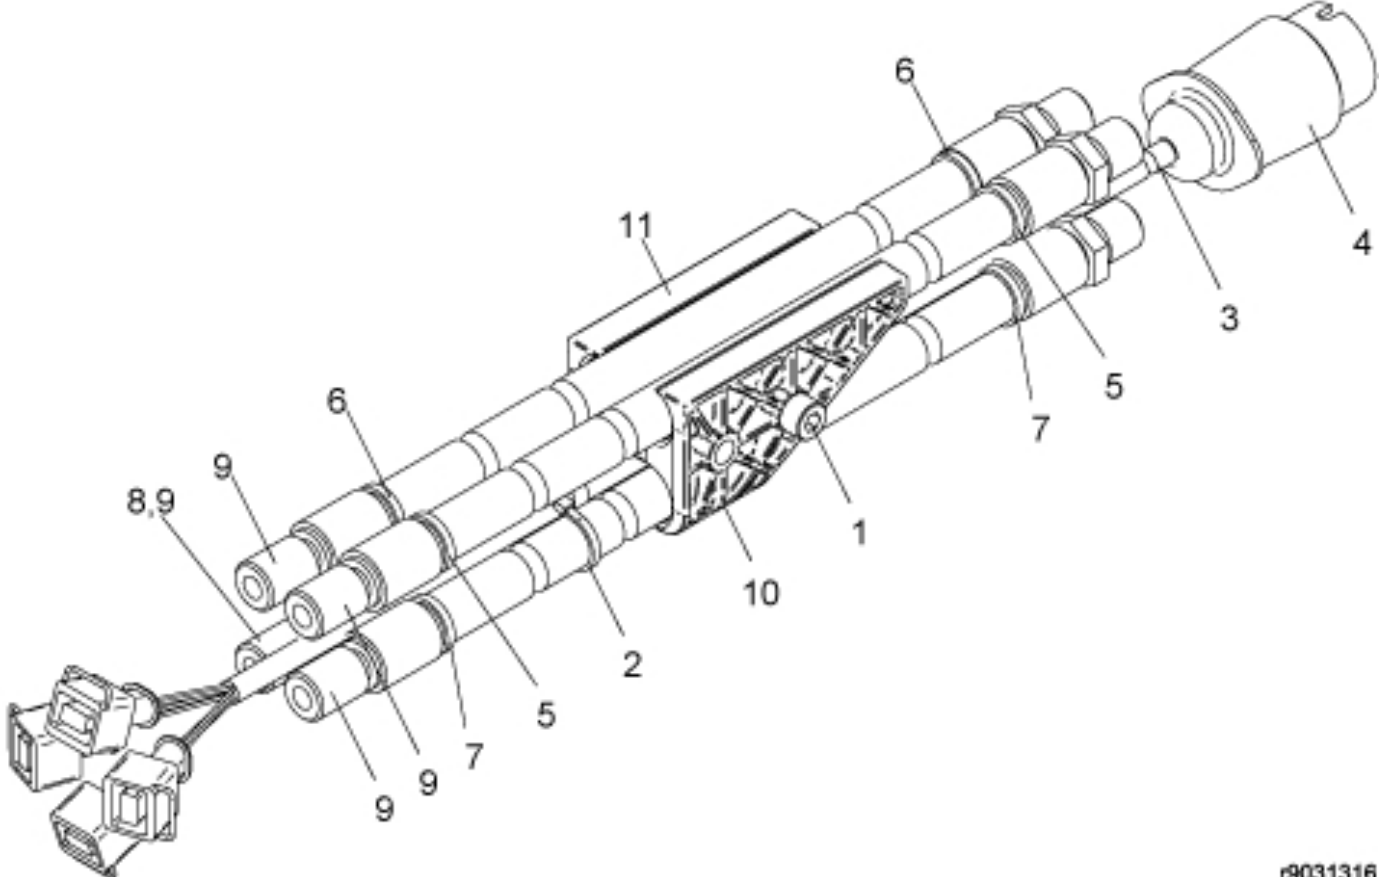

Ø 60-70

12

r9031316

Part assemblies		Main hose kit		
Specification		Specification: Replaces 9031905		
PartNo	Pos	Qty	Name	Specifications
5004918	1	1	Screw	MC6S 8x55
5033621	2	6	Cable tie	4.6x150
5102049	3	1	Cable	
5024379	4	1	• Connector	
5103013	5	2	Sleeve	"1"
5103014	6	2	Sleeve	"2"
5103015	7	2	Sleeve	"3"
5103016	8	2	Sleeve	"4"
9032515	9	4 PCS	Hose	1/2" L=3500mm (9031113)
5215051	10	1	Hose clamp	
5215052	11	1	Hose clamp	
5033894	12	1	Protection sleeve	800mm, D=60-70mm