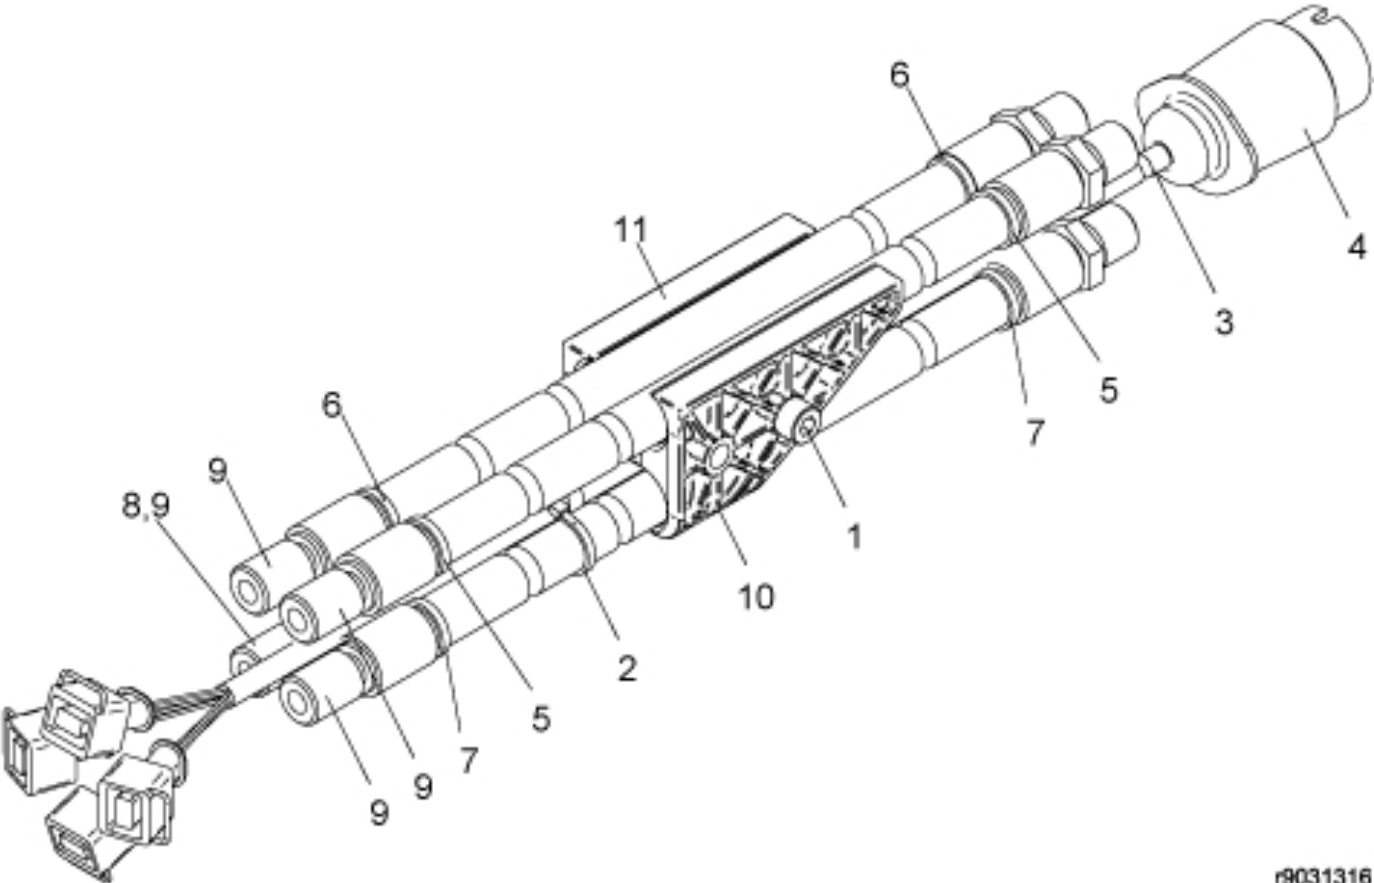

Ø 60-70

12

r9031316

Part assemblies Main hose kit
Specification Replaces 9031905

PartNo	Pos	Qty	Name	Specification
5004918	1	1	Screw	MC6S 8x55
5033621	2	6	Cable tie	
5102049	3	1	Cable	
5024379	4	1	• Connector	
5103013	5	2	Sleeve	"1"
5103014	6	2	Sleeve	"2"
5103015	7	2	Sleeve	"3"
5103016	8	2	Sleeve	"4"
9032515	9	4 PCS	Hose	1/2" L=3500mm (9031113)
5215051	10	1	Hose clamp	
5215052	11	1	Hose clamp	
5033894	12	1	Protection sleeve	800mm, D=60-70mm