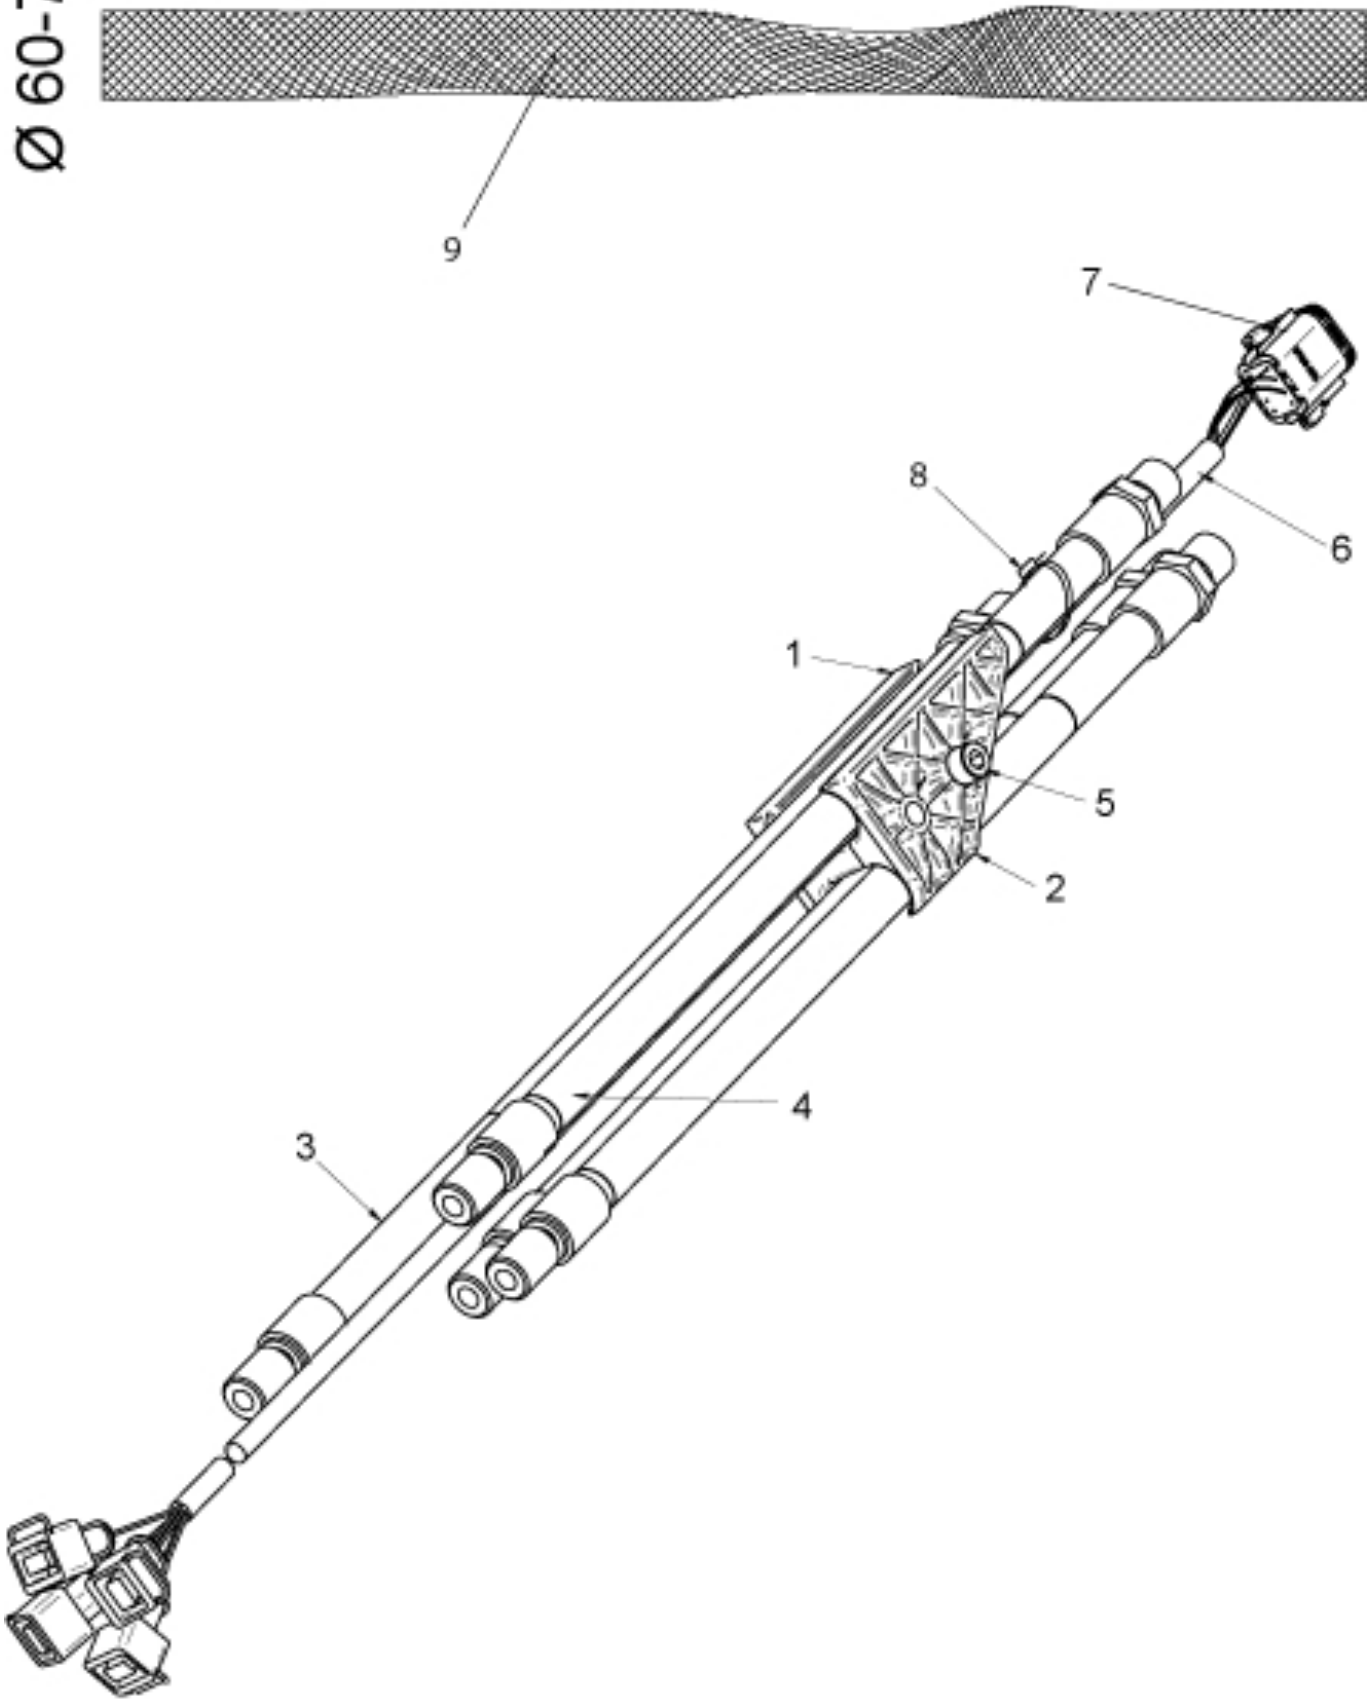

Ø 60-70

r9031643

Part assemblies Main hose kit
Specification Specification: Replaces 9031906

PartNo	Pos	Qty	Name	Specifications
5215052	1	1	Hose clamp	
5215051	2	1	Hose clamp	
9032543	3	1 PCS	Hose	1/2" L=3540mm (9031678)
9032515	4	3 PCS	Hose	1/2" L=3500mm (9031113)
5004918	5	1	Screw	MC6S 8x55
5102200	6	1	Cable	L=4070mm (5102116)
5101083	7	1	• Connector, male	8-Pole
5033621	8	6	Cable tie	4.6x150
5033894	9	1	Protection sleeve	800mm, D=60-70mm