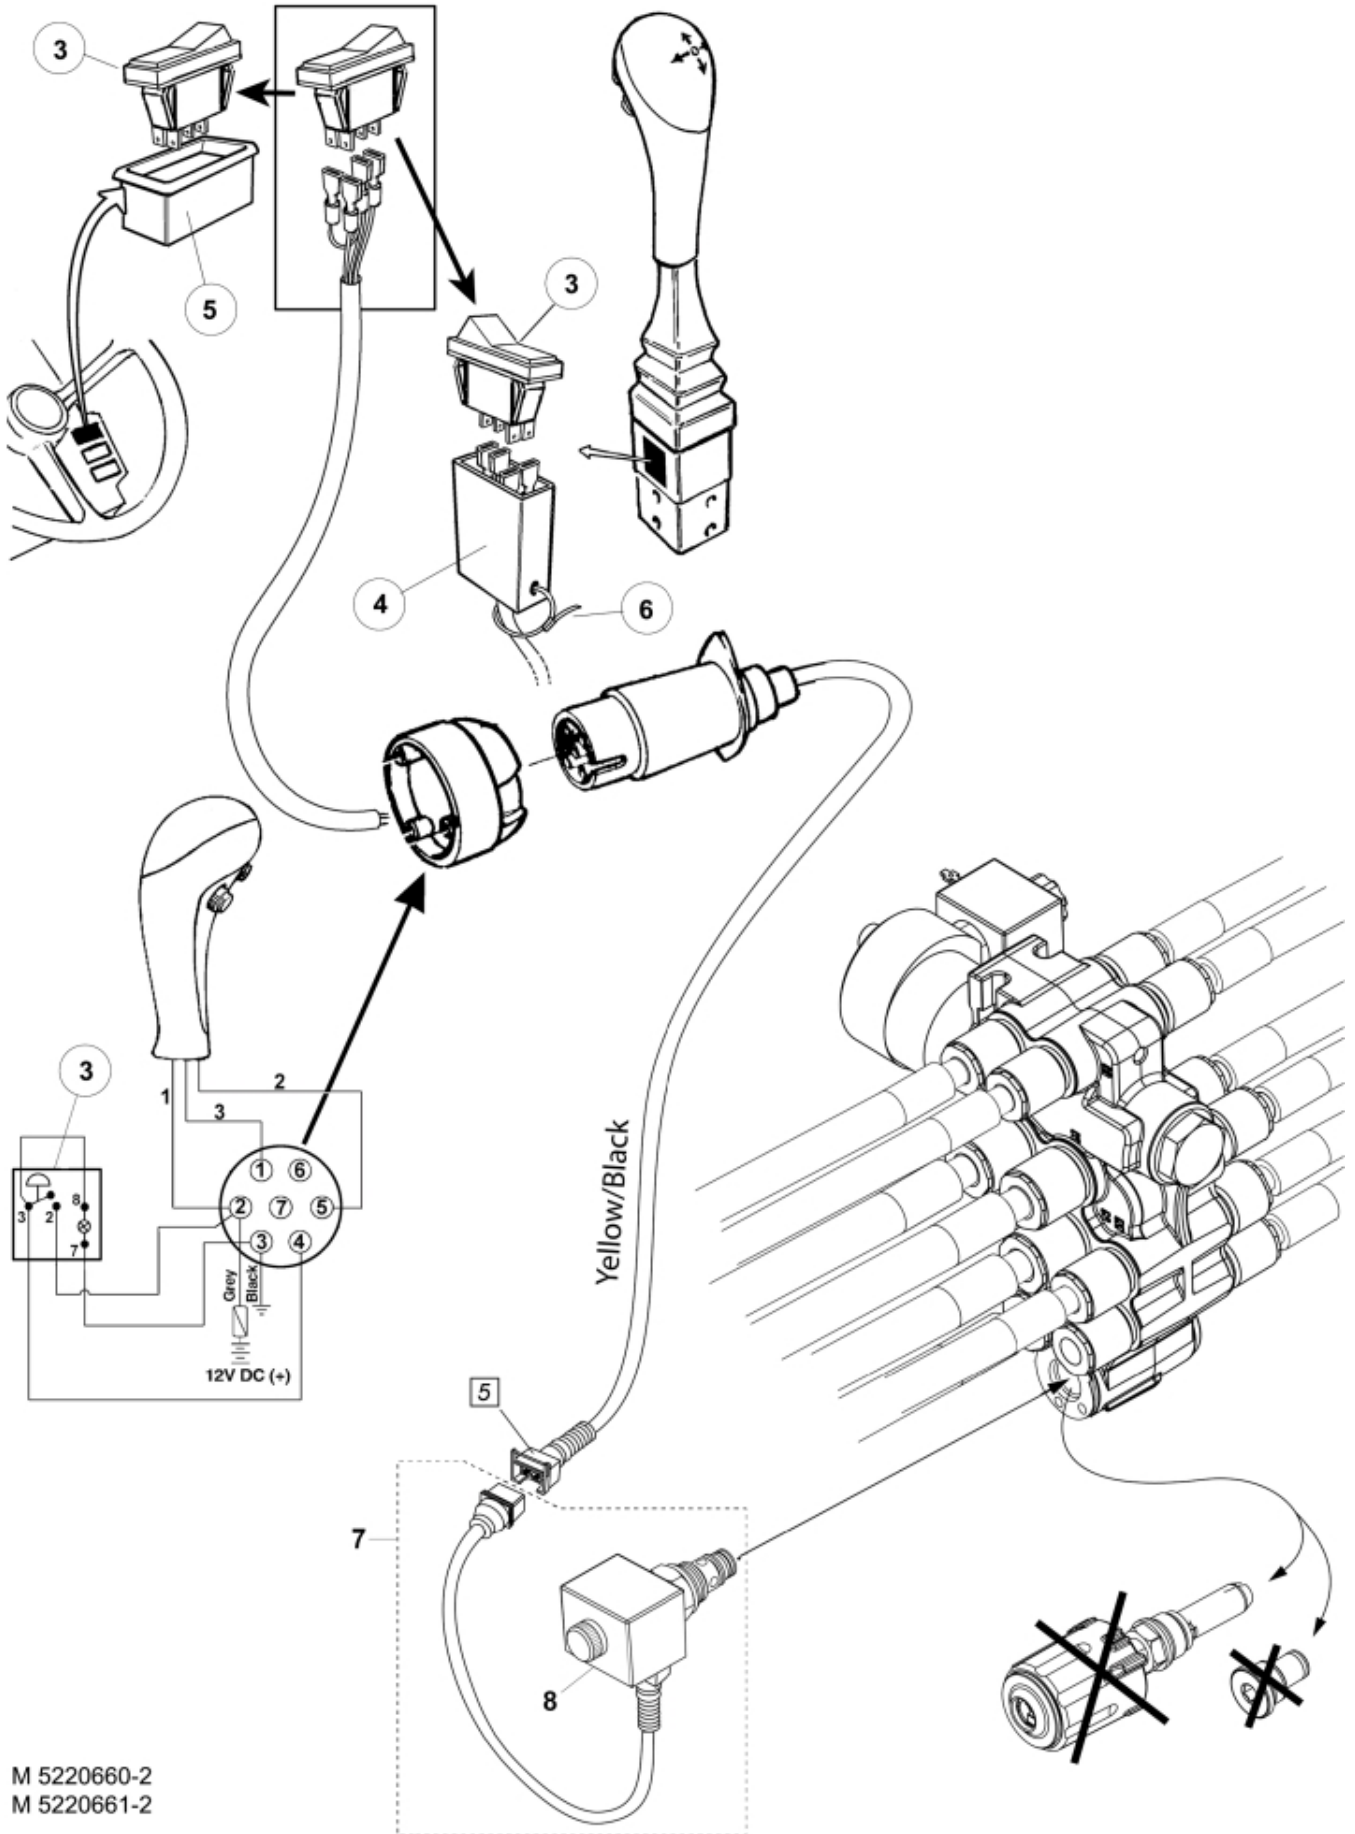

M 5220660-1
M 5220661-1

M 5220660-2
M 5220661-2

Description		1 acc + Minus		
Part assemblies		Suspension El.		
Specification		Serial number from: 7332744		
PartNo	Pos	Qty	Name	Specifications
5220660		1 PCS	Suspension El.	7332744
9031324	1	1	Coupling	3/8"
5201082	3	1 PCS	Switch	
5201086	4	1	Bracket	
5103005	5	1	Frame	
5033621	6	10	Cable tie	4.6x150
10550264	7	1 PCS	Valve cpl.	
60062558	8	1 PCS	• Coil	
11120622	10	1 PCS	Adaptor	
9031319	11	1 PCS	SoftDrive	
9031146	12	1	• Hose	3/8" L=600mm
5215111	13	1	• Edge cover	
5215011	14	1	• Bracket	
5045140	15	1	• Accumulator	
5013853	16	1	• Dowty washer	Tredo 1/2", Part is included in kit 60007907 Hose cpl., 9032177 Hose cpl., Part is included in kit 60007907 Hose cpl., 9032177 Hose cpl.
9031892	17	1 PCS	SoftDrive	for DM Loaders
9031871	18	1 PCS	• Hose	3/8" L=670mm
5034102	19	1	• Accumulator	
5215012	20	1	• Bracket	
5013853	21	1	• Dowty washer	Tredo 1/2", Part is included in kit 60007907 Hose cpl., 9032177 Hose cpl., Part is included in kit 60007907 Hose cpl., 9032177 Hose cpl.
11120620	22	1 PCS	• Adaptor	