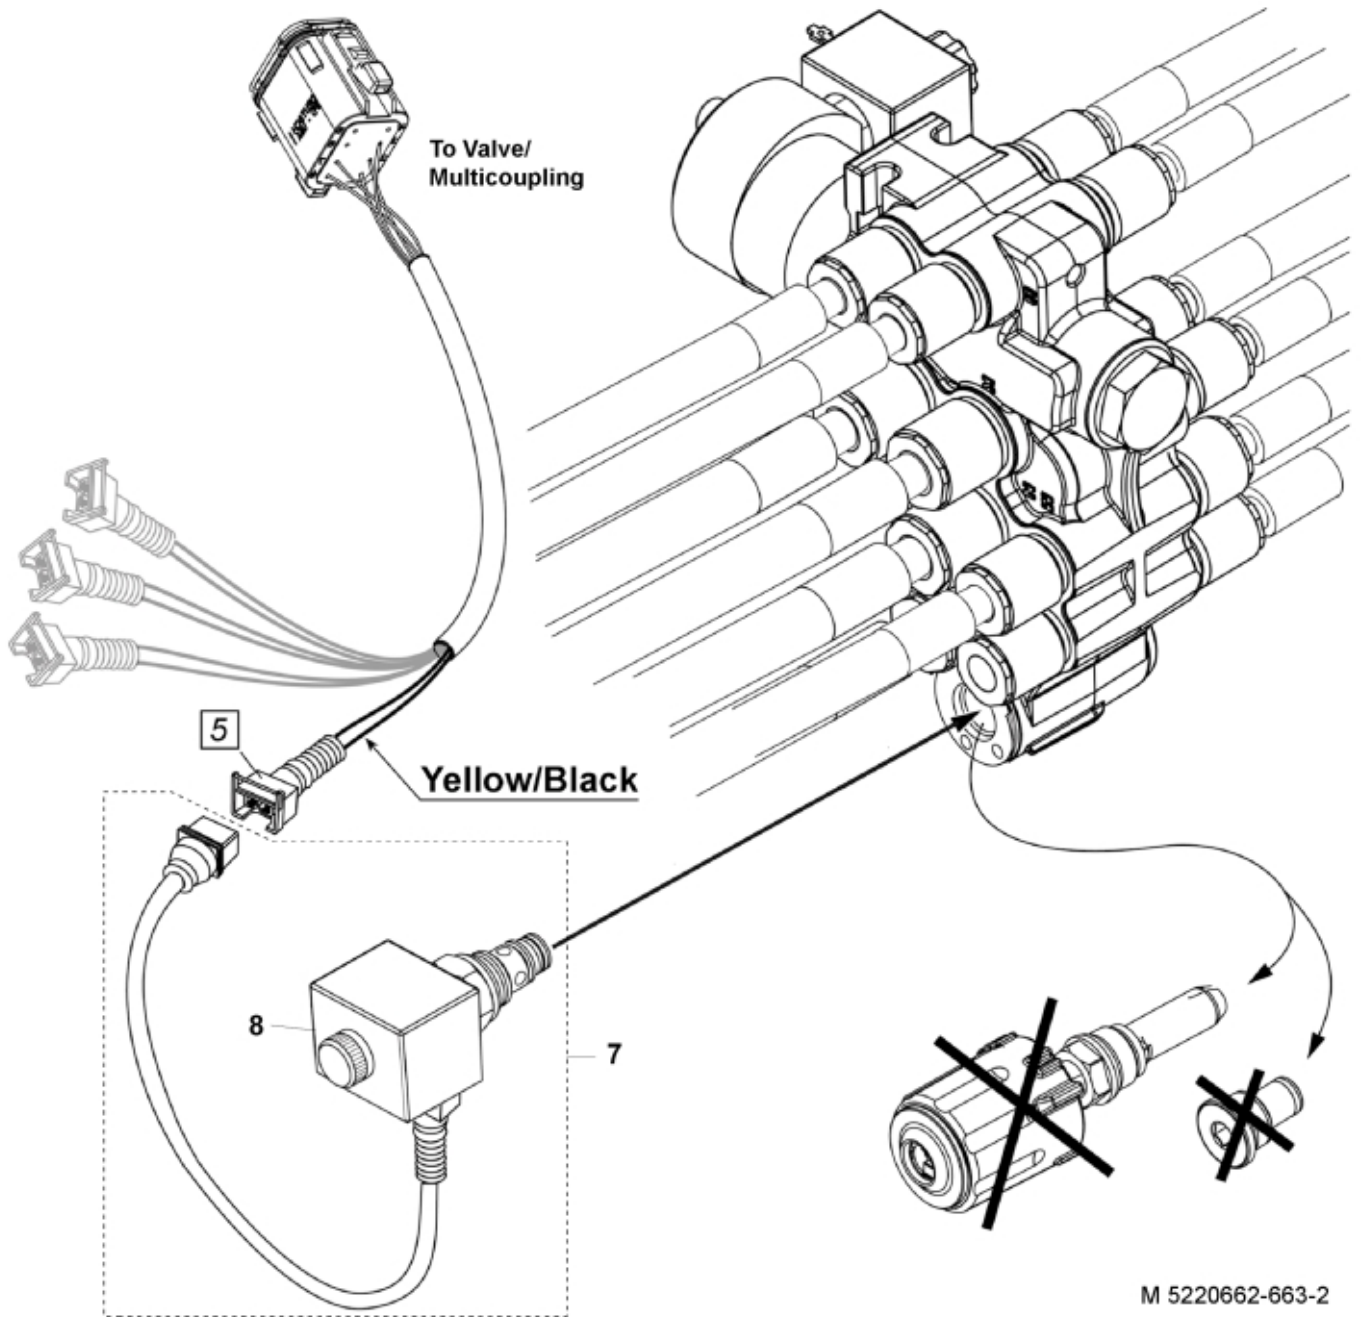

M 5220662-1
M 5220663-1

Description 1 acc + Minus
Part assemblies Suspension El. LCS
Specification Serial number from: 7332744

PartNo	Pos	Qty	Name	Specifications
5220662		1	Suspension El. LCS	7332744
9031324	1	1	Coupling	3/8"
5033621	6	10	Cable tie	4.6x150
10550264	7	1 PCS	Valve cpl.	
60062558	8	1 PCS	• Coil	
11120622	10	1 PCS	Adaptor	
9031319	11	1 PCS	SoftDrive	
9031146	12	1	• Hose	3/8" L=600mm
5215111	13	1	• Edge cover	
5215011	14	2	• Bracket	
5045140	15	1	Accumulator	
5013853	16	1	• Dowty washer	Tredo 1/2", Part is included in kit 60007907 Hose cpl., 9032177 Hose cpl., Part is included in kit 60007907 Hose cpl., 9032177 Hose cpl.
9031891	18	1 PCS	SoftDrive	
9031870	19	1 PCS	• Hose	3/8" L=580mm
5034102	20	1	• Accumulator	
5215011	21	1	• Bracket	
5013853	22	1	• Dowty washer	Tredo 1/2", Part is included in kit 60007907 Hose cpl., 9032177 Hose cpl., Part is included in kit 60007907 Hose cpl., 9032177 Hose cpl.
11120620	23	1 PCS	• Adaptor	