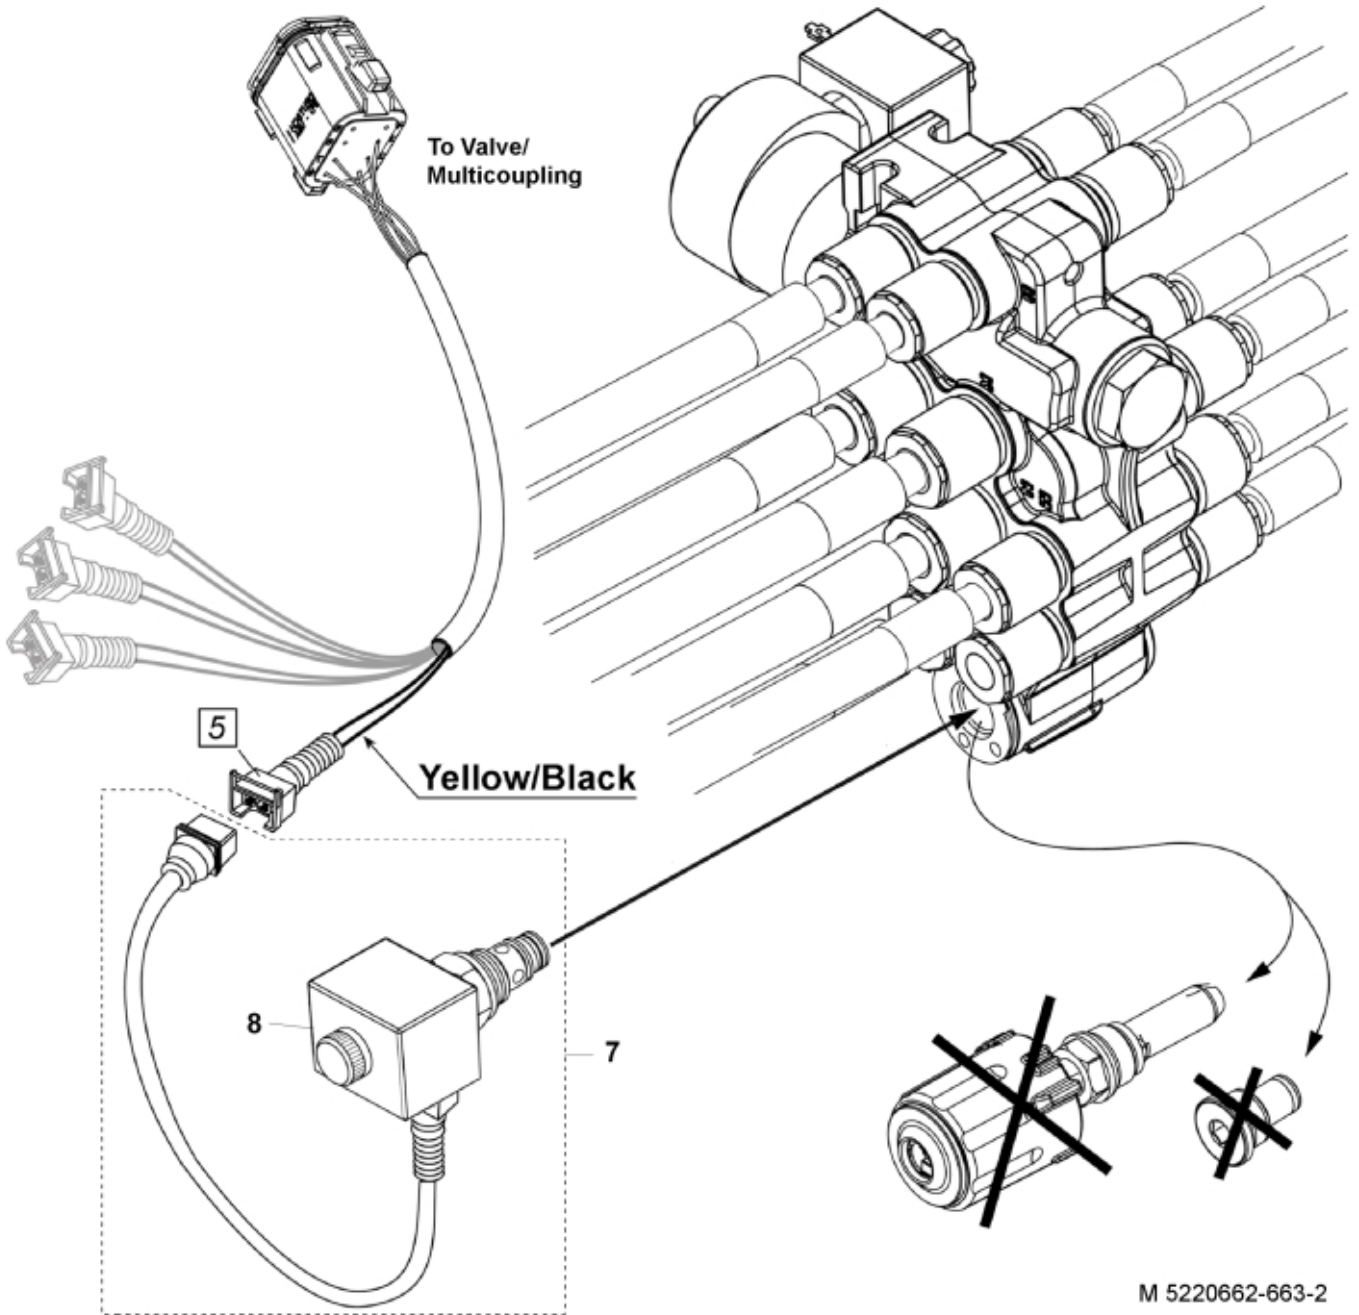

M 5220662-1
M 5220663-1

Description 1 acc + Minus
Part assemblies Suspension El. LCS
Specification Serial number from: 7332744

PartNo	Pos	Qty	Name	Specifications
5220663		1 PCS	Suspension El. LCS	7332744
9031324	1	1	Coupling	3/8"
5033621	6	10	Cable tie	4.6x150
10550264	7	1 PCS	Valve cpl.	
60062558	8	1 PCS	• Coil	
11120622	10	1 PCS	Adaptor	
9031319	11	1 PCS	SoftDrive	
9031146	12	1	• Hose	3/8" L=600mm
5215111	13	1	• Edge cover	
5215011	14	2	• Bracket	
5045140	15	1	• Accumulator	
5013853	16	2	• Dowty washer	Tredo 1/2", Part is included in kit 60007907 Hose cpl., 9032177 Hose cpl., Part is included in kit 60007907 Hose cpl., 9032177 Hose cpl.
9031892	18	1 PCS	SoftDrive	for DM Loaders
9031871	19	1 PCS	• Hose	3/8" L=670mm
5034102	20	1	• Accumulator	
5215012	21	1	• Bracket	
5013853	22	1	• Dowty washer	Tredo 1/2", Part is included in kit 60007907 Hose cpl., 9032177 Hose cpl., Part is included in kit 60007907 Hose cpl., 9032177 Hose cpl.
11120620	23	1 PCS	• Adaptor	