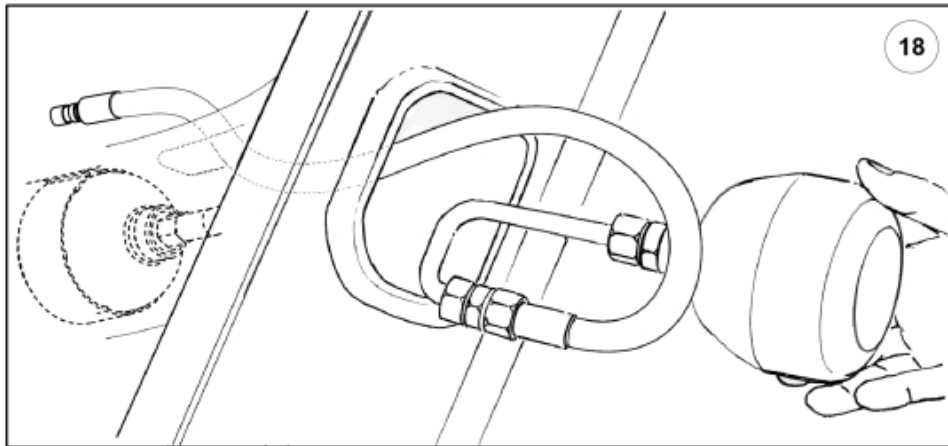

- M 5220664-1
- M 5220665-1
- M 5220668-1
- M 5220669-1
- M 5220672-1
- M 5220673-1
- M 5220676-1
- M 5220677-1

Description 2 acc + Minus
Part assemblies Suspension El.
Specification Serial number from: 7332744

PartNo	Pos	Qty	Name	Specifications
5220664		1 PCS	Suspension El.	7332744
9031324	1	1	Coupling	3/8"
5201082	3	1 PCS	Switch	
5201086	4	1	Bracket	
5103005	5	1	Frame	
5033621	6	1	Cable tie	4.6x150
10550264	7	1 PCS	Valve cpl.	
60062558	8	1 PCS	• Coil	
11120622	10	1 PCS	Adaptor	
9031322	11	1 PCS	SoftDrive	
9031147	12	1	• Hose	3/8" L=800mm
5215111	13	1	• Edge cover	
5215012	14	2	• Bracket	
5033773	15	1	• Accumulator	0,5L/22Bar
5034102	16	1	• Accumulator	
11120516	17	1	• T-Adapter	
9031891	18	1 PCS	SoftDrive	
9031870	19	1 PCS	• Hose	3/8" L=580mm
5034102	20	1	• Accumulator	
5215011	21	1	• Bracket	
5013853	22	1	• Dowty washer	Tredo 1/2", Part is included in kit 60007907 Hose cpl., 9032177 Hose cpl.
11120620	23	1 PCS	• Adaptor	