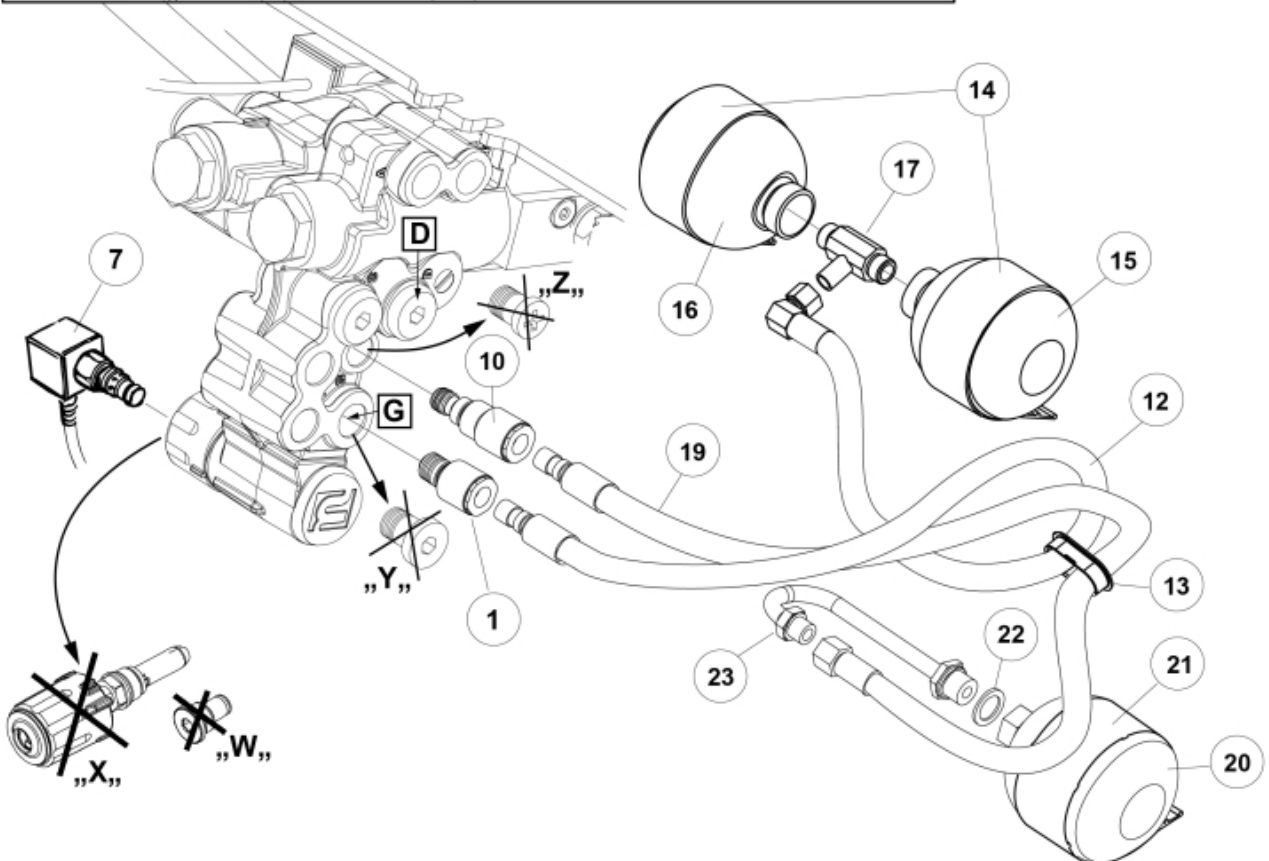

- M 5220664-1
- M 5220665-1
- M 5220668-1
- M 5220669-1
- M 5220672-1
- M 5220673-1
- M 5220676-1
- M 5220677-1

Description 2 acc + Minus
Part assemblies Suspension El.
Specification Serial number from: 7332744

PartNo	Pos	Qty	Name	Specifications
5220664		1 PCS	Suspension El.	7332744
9031324	1	1	Coupling	3/8"
5201082	3	1 PCS	Switch	
5201086	4	1	Bracket	
5103005	5	1	Frame	
5033621	6	1	Cable tie	4.6x150
10550264	7	1 PCS	Valve cpl.	
60062558	8	1 PCS	• Coil	
11120622	10	1 PCS	Adaptor	
9031322	11	1 PCS	SoftDrive	
9031147	12	1	• Hose	3/8" L=800mm
5215111	13	1	• Edge cover	
5215012	14	2	• Bracket	
5033773	15	1	• Accumulator	0,5L/22Bar
5034102	16	1	• Accumulator	
11120516	17	1	• T-Adapter	
9031891	18	1 PCS	SoftDrive	
9031870	19	1 PCS	• Hose	3/8" L=580mm
5034102	20	1	• Accumulator	
5215011	21	1	• Bracket	
5013853	22	1	• Dowty washer	Tredo 1/2", Part is included in kit 60007907 Hose cpl., 9032177 Hose cpl.
11120620	23	1 PCS	• Adaptor	