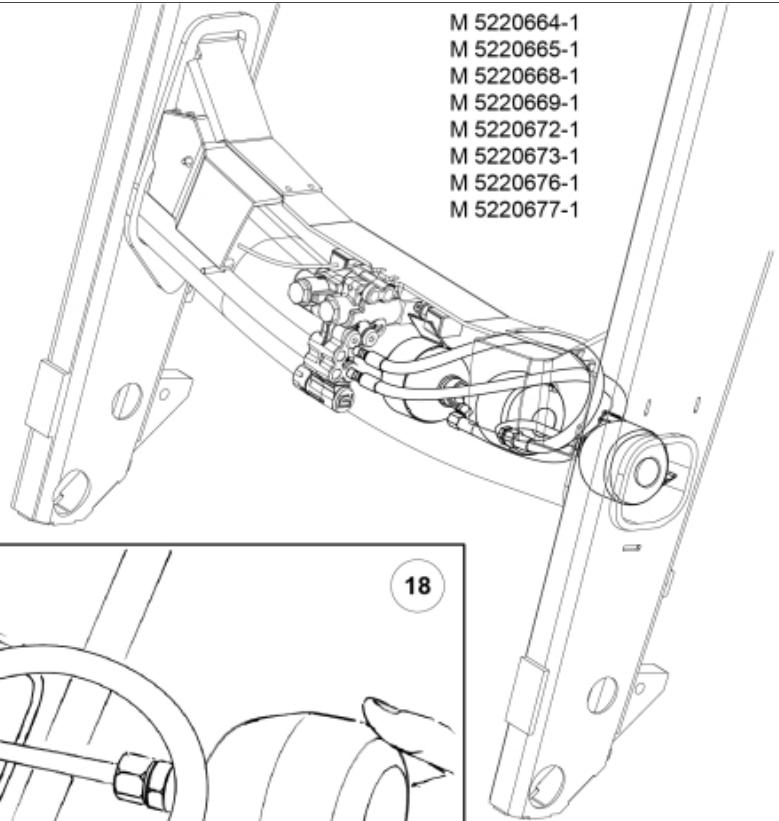

- M 5220664-1
- M 5220665-1
- M 5220668-1
- M 5220669-1
- M 5220672-1
- M 5220673-1
- M 5220676-1
- M 5220677-1

Description 2 acc + Minus
Part assemblies Suspension El.
Specification Serial number from: 7332744

PartNo	Pos	Qty	Name	Specifications
5220664		1 PCS	Suspension El.	7332744
9031324	1	1	Coupling	3/8"
5201082	3	1 PCS	Switch	
5201086	4	1	Bracket	
5103005	5	1	Frame	
5033621	6	1	Cable tie	4.6x150
10550264	7	1 PCS	Valve cpl.	
60062558	8	1 PCS	• Coil	
11120622	10	1 PCS	Adaptor	
9031322	11	1 PCS	SoftDrive	
9031147	12	1	• Hose	3/8" L=800mm
5215111	13	1	• Edge cover	
5215012	14	2	• Bracket	
5033773	15	1	• Accumulator	0,5L/22Bar
5034102	16	1	• Accumulator	
11120516	17	1	• T-Adapter	
9031891	18	1 PCS	SoftDrive	
9031870	19	1 PCS	• Hose	3/8" L=580mm
5034102	20	1	• Accumulator	
5215011	21	1	• Bracket	
5013853	22	1	• Dowty washer	Tredo 1/2", Part is included in kit 60007907 Hose cpl., 9032177 Hose cpl.
11120620	23	1 PCS	• Adaptor	