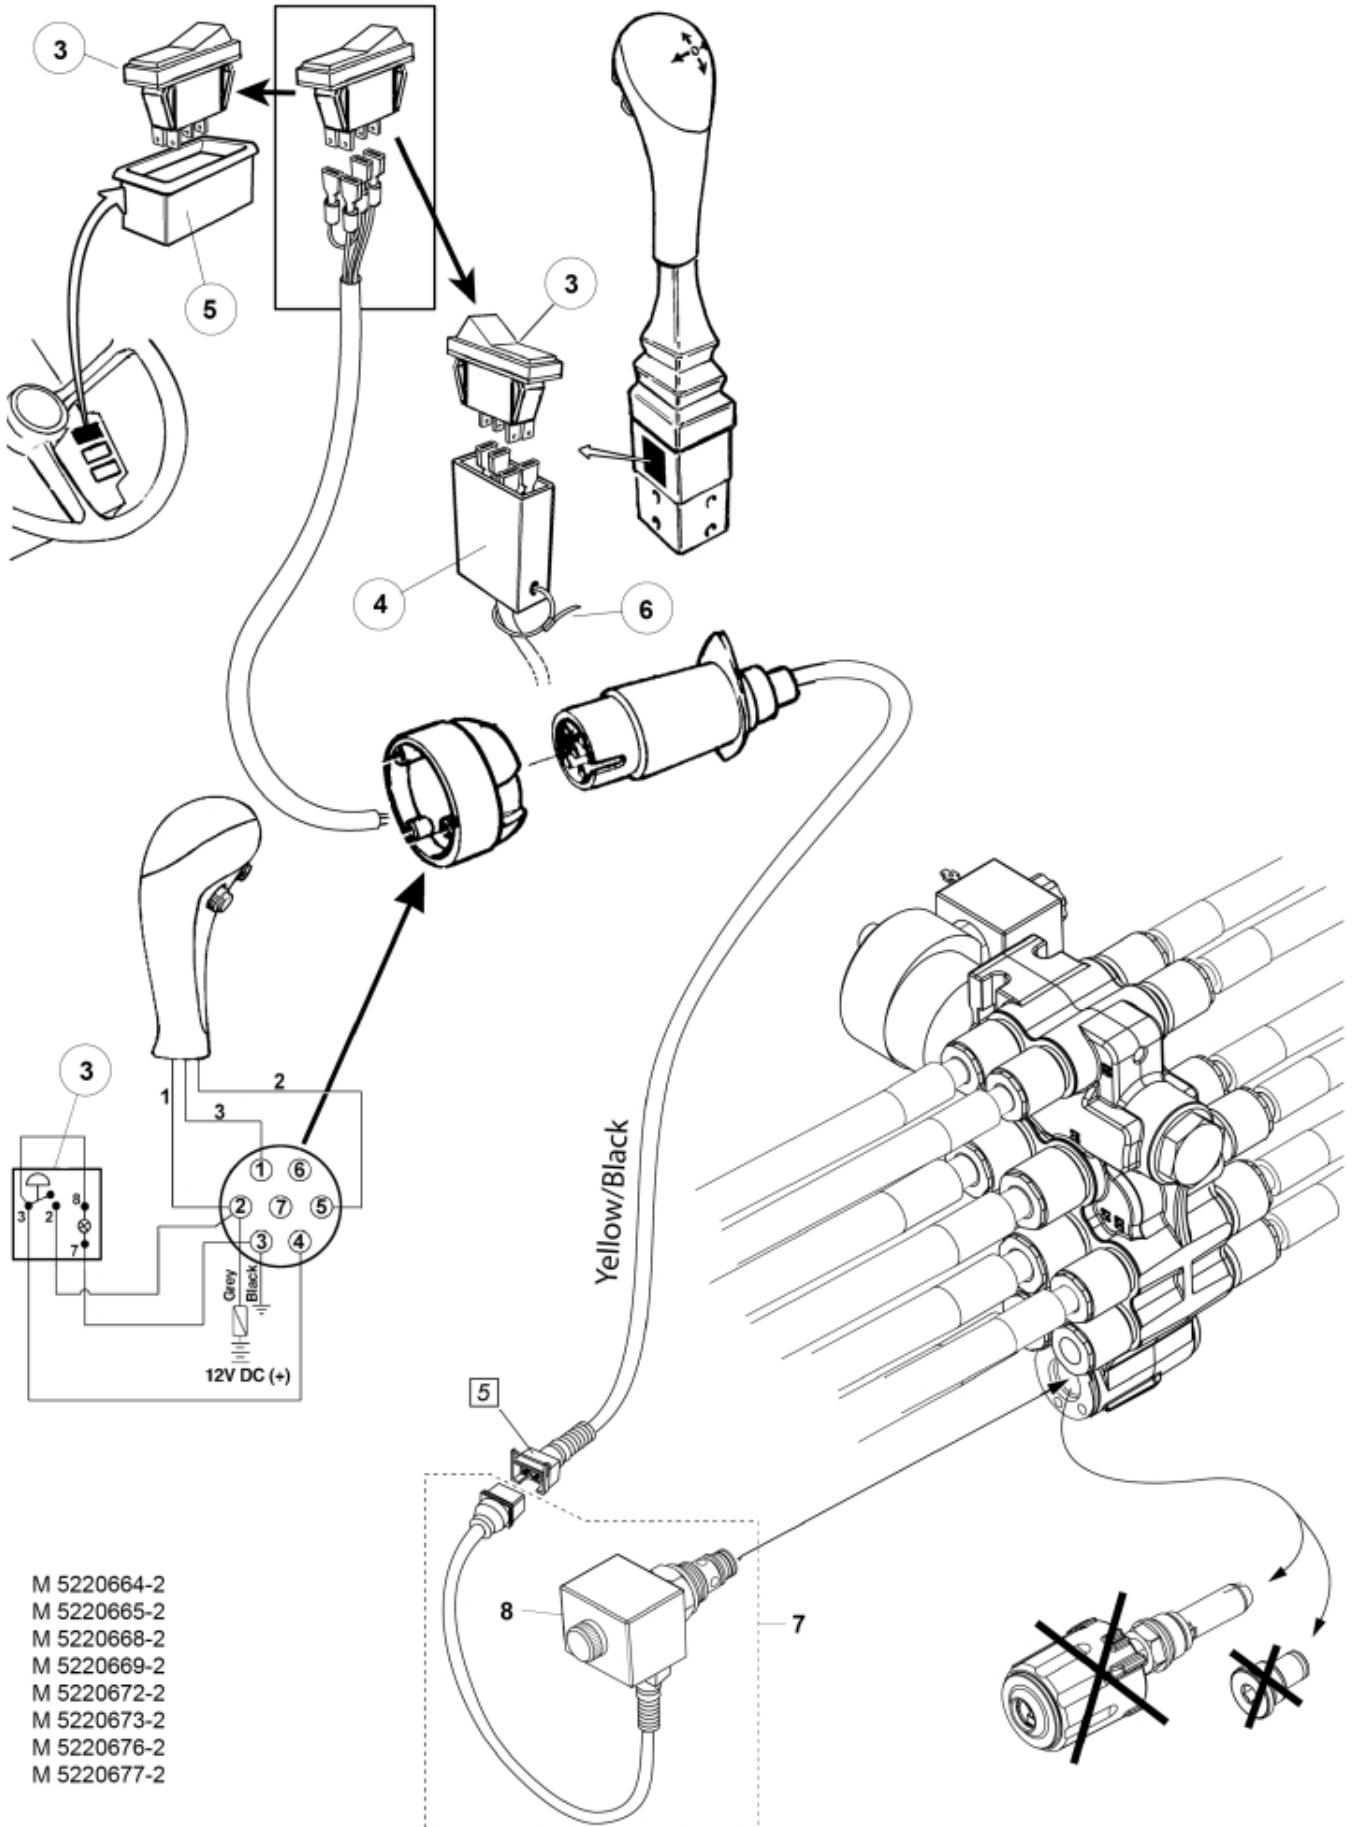

- M 5220664-1
- M 5220665-1
- M 5220668-1
- M 5220669-1
- M 5220672-1
- M 5220673-1
- M 5220676-1
- M 5220677-1

Description 2 acc + Minus
Part assemblies Suspension El.
Specification Serial number from: 7332744

PartNo	Pos	Qty	Name	Specifications
5220664		1 PCS	Suspension El.	7332744
9031324	1	1	Coupling	3/8"
5201082	3	1 PCS	Switch	
5201086	4	1	Bracket	
5103005	5	1	Frame	
5033621	6	1	Cable tie	4.6x150
10550264	7	1 PCS	Valve cpl.	
60062558	8	1 PCS	• Coil	
11120622	10	1 PCS	Adaptor	
9031322	11	1 PCS	SoftDrive	
9031147	12	1	• Hose	3/8" L=800mm
5215111	13	1	• Edge cover	
5215012	14	2	• Bracket	
5033773	15	1	• Accumulator	0,5L/22Bar
5034102	16	1	• Accumulator	
11120516	17	1	• T-Adapter	
9031891	18	1 PCS	SoftDrive	
9031870	19	1 PCS	• Hose	3/8" L=580mm
5034102	20	1	• Accumulator	
5215011	21	1	• Bracket	
5013853	22	1	• Dowty washer	Tredo 1/2", Part is included in kit 60007907 Hose cpl., 9032177 Hose cpl.
11120620	23	1 PCS	• Adaptor	