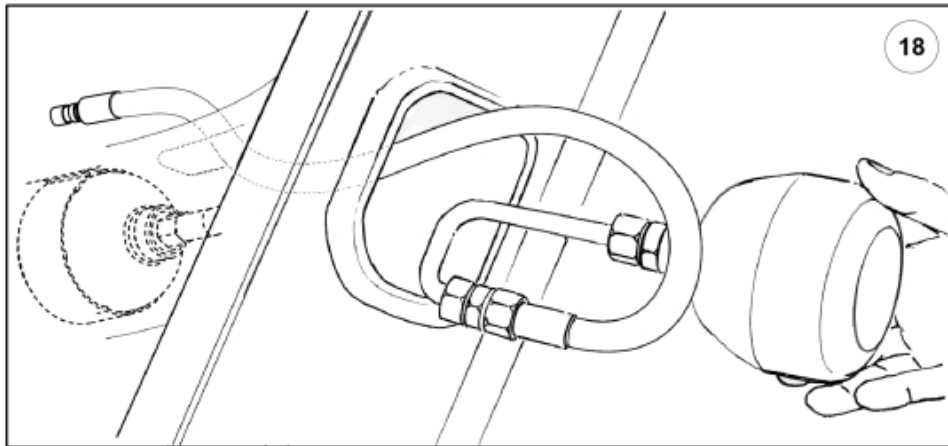

- M 5220664-1
- M 5220665-1
- M 5220668-1
- M 5220669-1
- M 5220672-1
- M 5220673-1
- M 5220676-1
- M 5220677-1

Description 2 acc + Minus
Part assemblies Suspension El.
Specification Serial number from: 7332744

PartNo	Pos	Qty	Name	Specifications
5220665		1 PCS	Suspension El.	7332744
9031324	1	1	Coupling	3/8"
5201082	3	1 PCS	Switch	
5201086	4	1	Bracket	
5103005	5	1	Frame	
5033621	6	10	Cable tie	4.6x150
10550264	7	1 PCS	Valve cpl.	
60062558	8	1 PCS	• Coil	
11120622	10	1 PCS	Adaptor	
9031322	11	1 PCS	SoftDrive	
9031147	12	1	• Hose	3/8" L=800mm
5215111	13	1	• Edge cover	
5215012	14	2	• Bracket	
5033773	15	1	• Accumulator	0,5L/22Bar
5034102	16	1	• Accumulator	
11120516	17	1	• T-Adapter	
9031892	18	1 PCS	SoftDrive	for DM Loaders
9031871	19	1 PCS	• Hose	3/8" L=670mm
5034102	20	1	• Accumulator	
5215012	21	1	• Bracket	
5013853	22	1	• Dowty washer	Tredo 1/2", Part is included in kit 60007907 Hose cpl., 9032177 Hose cpl.
11120620	23	1 PCS	• Adaptor	