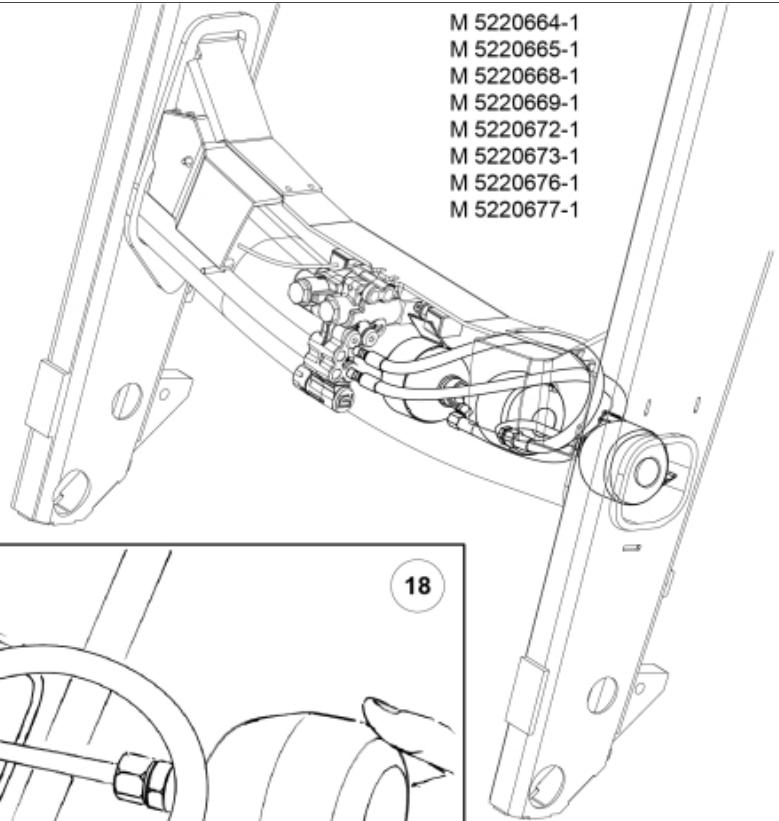

- M 5220664-1
- M 5220665-1
- M 5220668-1
- M 5220669-1
- M 5220672-1
- M 5220673-1
- M 5220676-1
- M 5220677-1

Description 2 acc + Minus
Part assemblies Suspension El.
Specification Serial number from: 7332744

PartNo	Pos	Qty	Name	Specifications
5220665		1 PCS	Suspension El.	7332744
9031324	1	1	Coupling	3/8"
5201082	3	1 PCS	Switch	
5201086	4	1	Bracket	
5103005	5	1	Frame	
5033621	6	10	Cable tie	4.6x150
10550264	7	1 PCS	Valve cpl.	
60062558	8	1 PCS	• Coil	
11120622	10	1 PCS	Adaptor	
9031322	11	1 PCS	SoftDrive	
9031147	12	1	• Hose	3/8" L=800mm
5215111	13	1	• Edge cover	
5215012	14	2	• Bracket	
5033773	15	1	• Accumulator	0,5L/22Bar
5034102	16	1	• Accumulator	
11120516	17	1	• T-Adapter	
9031892	18	1 PCS	SoftDrive	for DM Loaders
9031871	19	1 PCS	• Hose	3/8" L=670mm
5034102	20	1	• Accumulator	
5215012	21	1	• Bracket	
5013853	22	1	• Dowty washer	Tredo 1/2", Part is included in kit 60007907 Hose cpl., 9032177 Hose cpl.
11120620	23	1 PCS	• Adaptor	