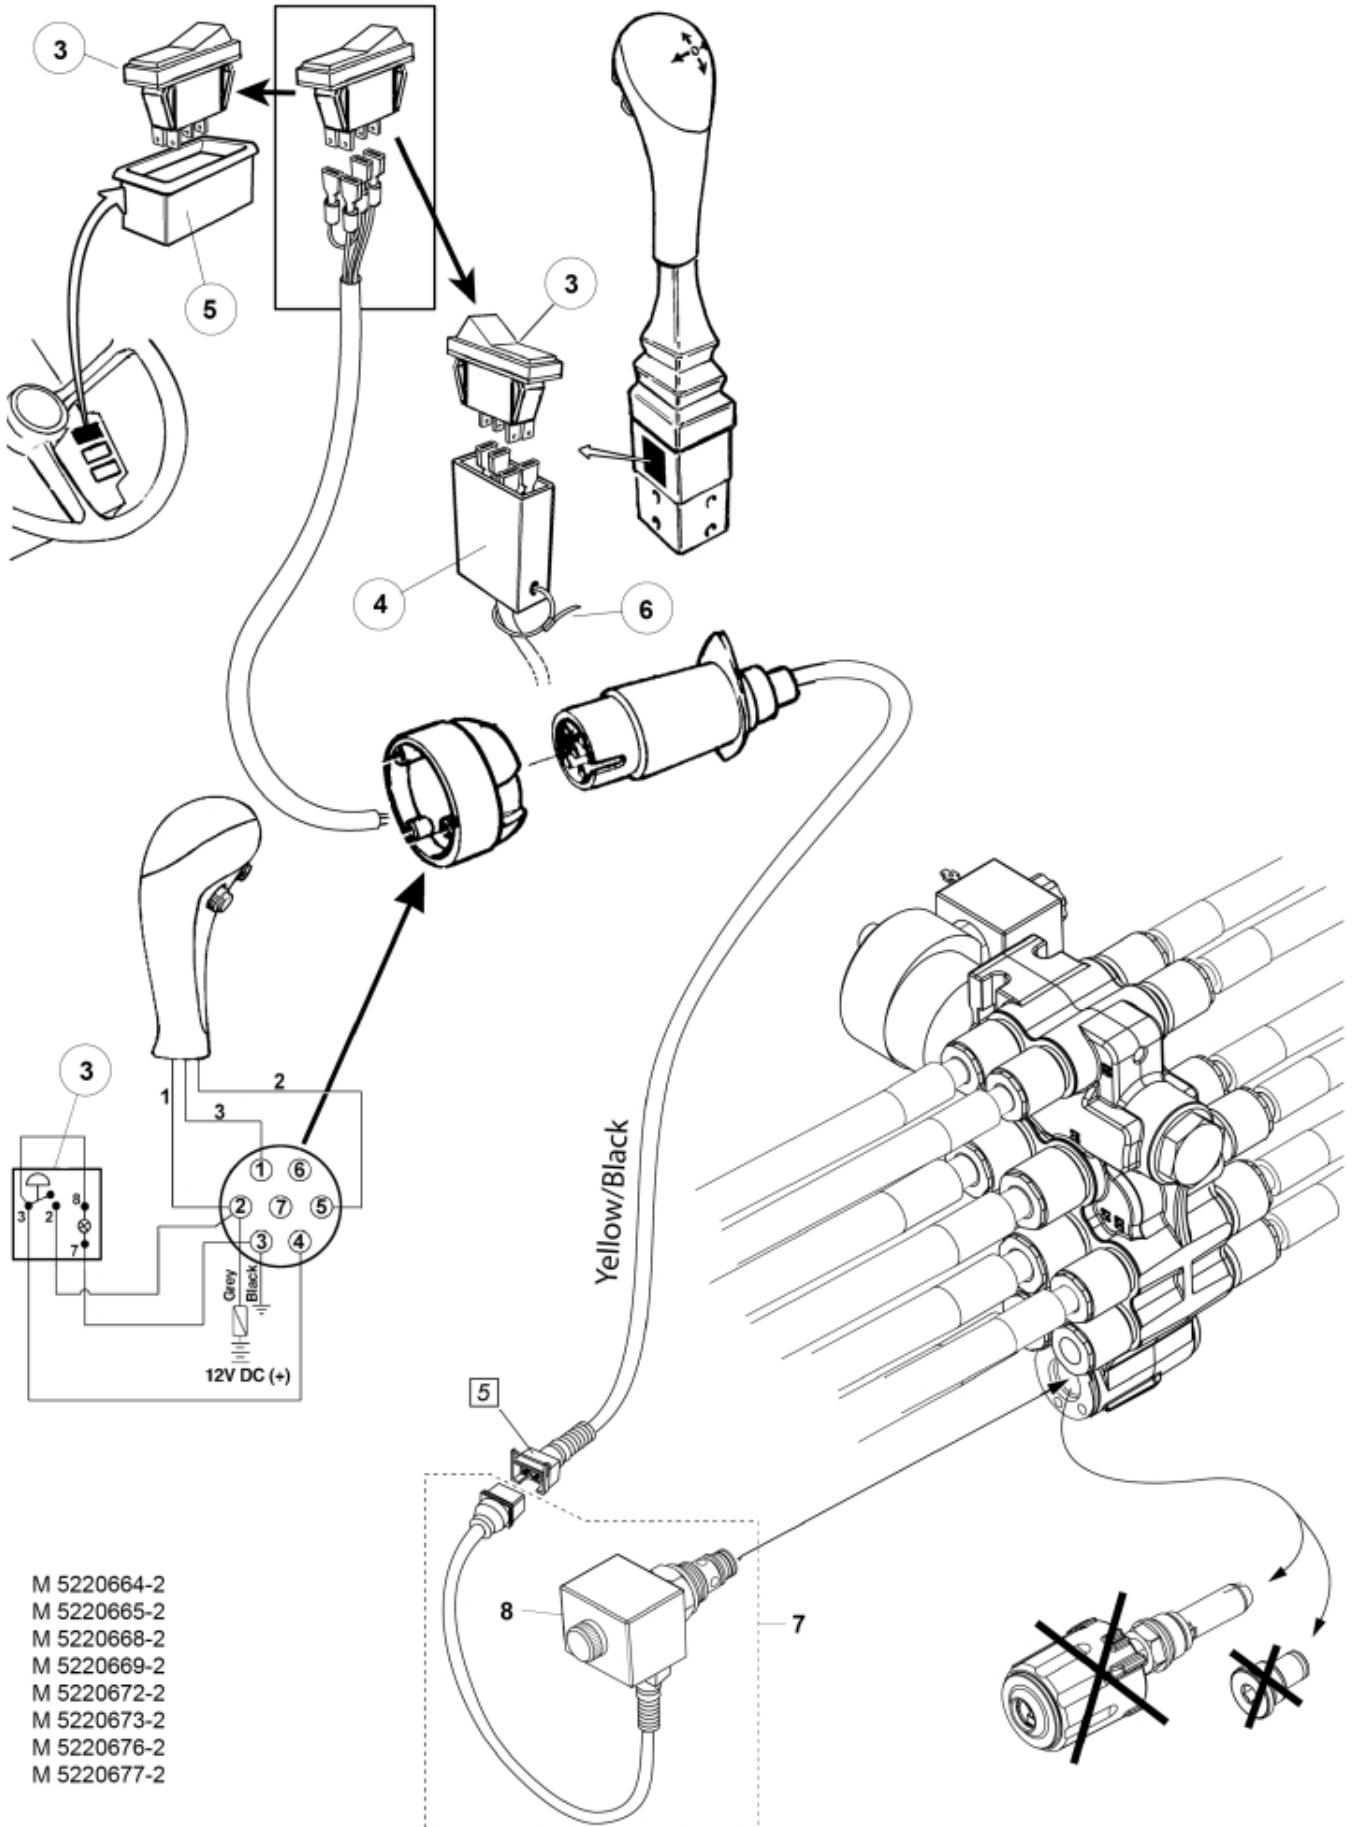

- M 5220664-1
- M 5220665-1
- M 5220668-1
- M 5220669-1
- M 5220672-1
- M 5220673-1
- M 5220676-1
- M 5220677-1

Description 2 acc + Minus
Part assemblies Suspension El.
Specification Serial number from: 7332744

PartNo	Pos	Qty	Name	Specifications
5220665		1 PCS	Suspension El.	7332744
9031324	1	1	Coupling	3/8"
5201082	3	1 PCS	Switch	
5201086	4	1	Bracket	
5103005	5	1	Frame	
5033621	6	10	Cable tie	4.6x150
10550264	7	1 PCS	Valve cpl.	
60062558	8	1 PCS	• Coil	
11120622	10	1 PCS	Adaptor	
9031322	11	1 PCS	SoftDrive	
9031147	12	1	• Hose	3/8" L=800mm
5215111	13	1	• Edge cover	
5215012	14	2	• Bracket	
5033773	15	1	• Accumulator	0,5L/22Bar
5034102	16	1	• Accumulator	
11120516	17	1	• T-Adapter	
9031892	18	1 PCS	SoftDrive	for DM Loaders
9031871	19	1 PCS	• Hose	3/8" L=670mm
5034102	20	1	• Accumulator	
5215012	21	1	• Bracket	
5013853	22	1	• Dowty washer	Tredo 1/2", Part is included in kit 60007907 Hose cpl., 9032177 Hose cpl.
11120620	23	1 PCS	• Adaptor	