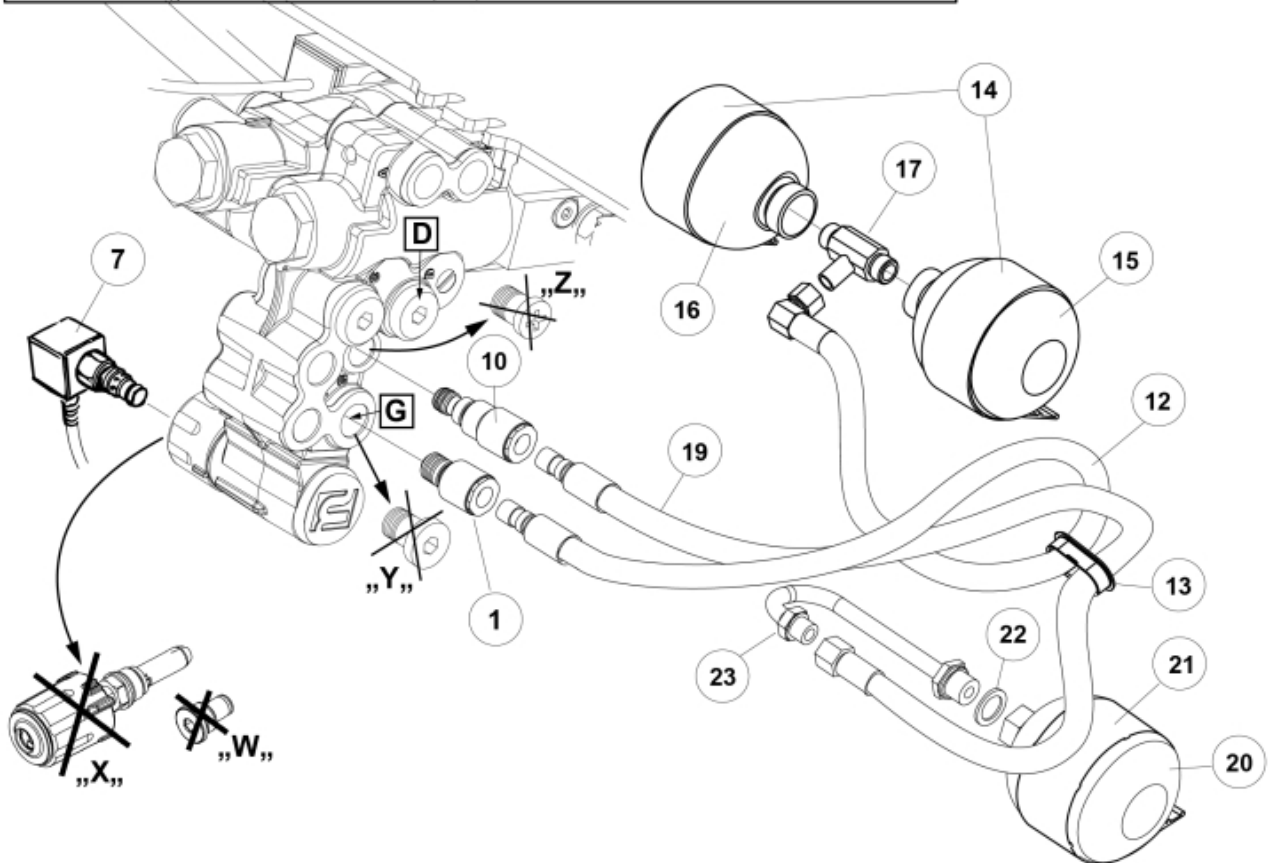

- M 5220664-1
- M 5220665-1
- M 5220668-1
- M 5220669-1
- M 5220672-1
- M 5220673-1
- M 5220676-1
- M 5220677-1

Description 2 acc + Minus
Part assemblies Suspension El.
Specification Serial number from: 7332744

PartNo	Pos	Qty	Name	Specifications
5220665		1 PCS	Suspension El.	7332744
9031324	1	1	Coupling	3/8"
5201082	3	1 PCS	Switch	
5201086	4	1	Bracket	
5103005	5	1	Frame	
5033621	6	10	Cable tie	4.6x150
10550264	7	1 PCS	Valve cpl.	
60062558	8	1 PCS	• Coil	
11120622	10	1 PCS	Adaptor	
9031322	11	1 PCS	SoftDrive	
9031147	12	1	• Hose	3/8" L=800mm
5215111	13	1	• Edge cover	
5215012	14	2	• Bracket	
5033773	15	1	• Accumulator	0,5L/22Bar
5034102	16	1	• Accumulator	
11120516	17	1	• T-Adapter	
9031892	18	1 PCS	SoftDrive	for DM Loaders
9031871	19	1 PCS	• Hose	3/8" L=670mm
5034102	20	1	• Accumulator	
5215012	21	1	• Bracket	
5013853	22	1	• Dowty washer	Tredo 1/2", Part is included in kit 60007907 Hose cpl., 9032177 Hose cpl.
11120620	23	1 PCS	• Adaptor	