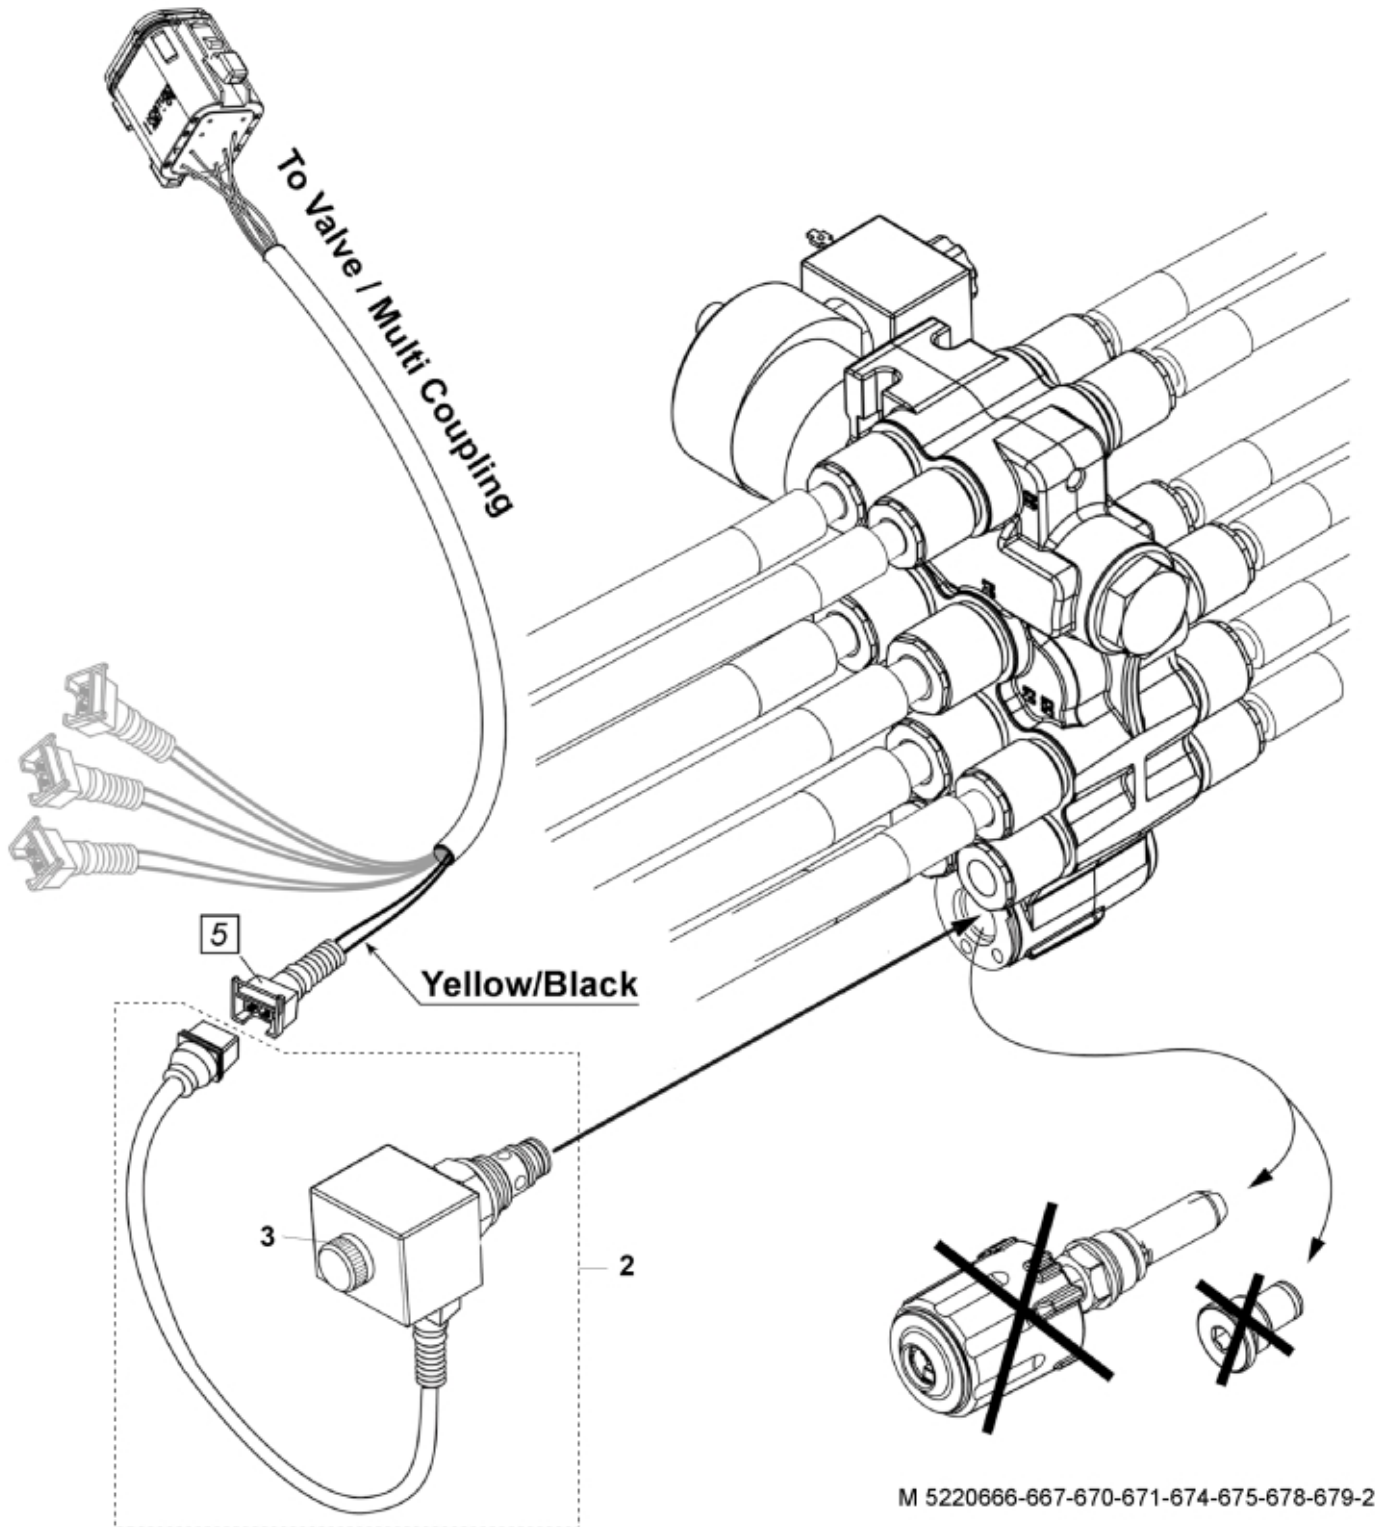

- M 5220666-1
- M 5220667-1
- M 5220670-1
- M 5220671-1
- M 5220674-1
- M 5220675-1
- M 5220678-1
- M 5220679-1

Description 2 acc + Minus
Part assemblies Suspension El. LCS
Specification Serial number from: 7332744

PartNo	Pos	Qty	Name	Specifications
5220667		1 PCS	Suspension El. LCS	7332744
9031324	1	1	Coupling	3/8"
10550264	2	1 PCS	Valve cpl.	
60062558	3	1 PCS	• Coil	
5033621	6	10	Cable tie	4.6x150
11120622	10	1 PCS	Adaptor	
9031322	11	1 PCS	SoftDrive	
9031147	12	1	• Hose	3/8" L=800mm
5215111	13	1	• Edge cover	
5215012	14	2	• Bracket	
5033773	15	1	• Accumulator	0,5L/22Bar
5034102	16	1	• Accumulator	
11120516	17	1	• T-Adapter	
9031892	18	1 PCS	SoftDrive	for DM Loaders
9031871	19	1 PCS	• Hose	3/8" L=670mm
5034102	20	1	• Accumulator	
5215012	21	1	• Bracket	
5013853	22	1	• Dowty washer	Tredo 1/2", Part is included in kit 60007907 Hose cpl., 9032177 Hose cpl.
11120620	23	1 PCS	• Adaptor	