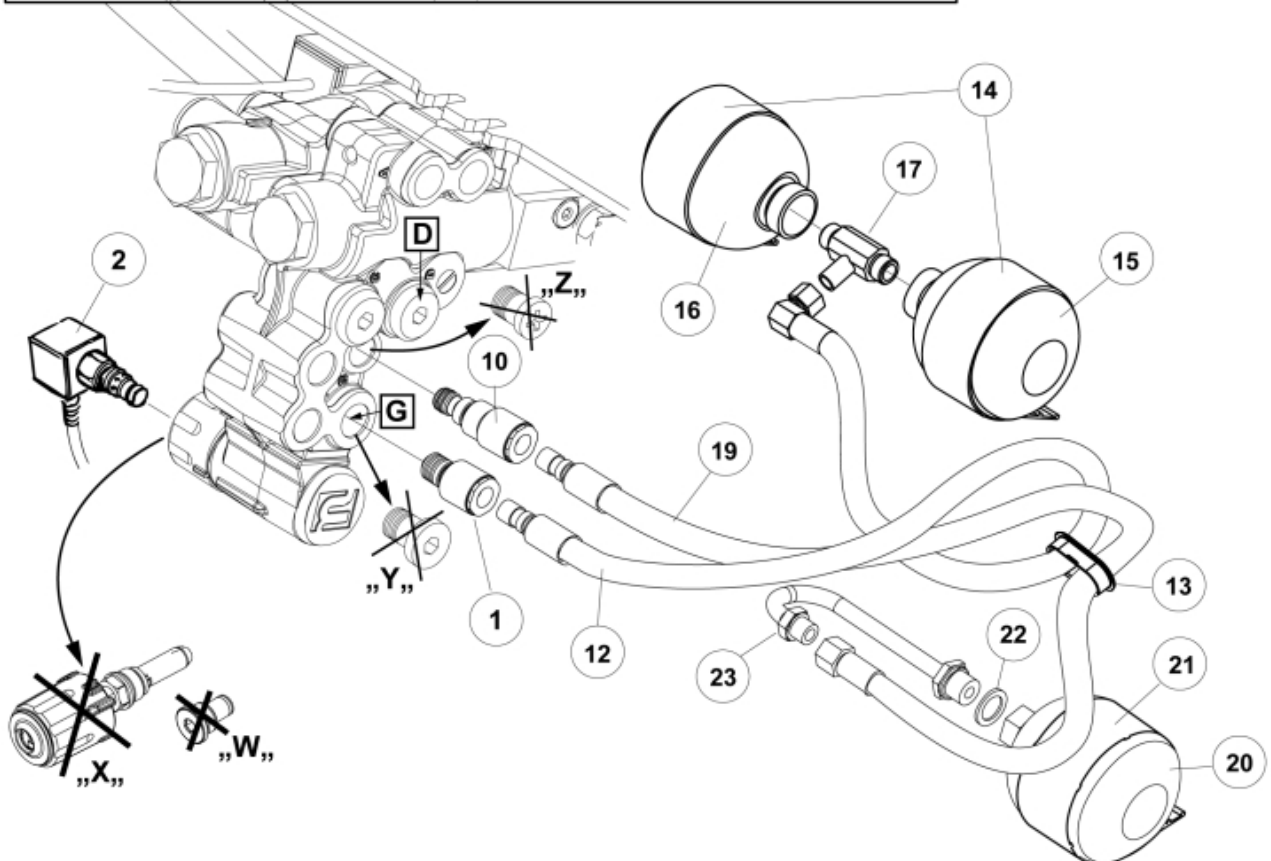

- M 5220666-1
- M 5220667-1
- M 5220670-1
- M 5220671-1
- M 5220674-1
- M 5220675-1
- M 5220678-1
- M 5220679-1

Description 2 acc + Minus
Part assemblies Suspension El. LCS
Specification Serial number from: 7332744

PartNo	Pos	Qty	Name	Specifications
5220667		1 PCS	Suspension El. LCS	7332744
9031324	1	1	Coupling	3/8"
10550264	2	1 PCS	Valve cpl.	
60062558	3	1 PCS	• Coil	
5033621	6	10	Cable tie	4.6x150
11120622	10	1 PCS	Adaptor	
9031322	11	1 PCS	SoftDrive	
9031147	12	1	• Hose	3/8" L=800mm
5215111	13	1	• Edge cover	
5215012	14	2	• Bracket	
5033773	15	1	• Accumulator	0,5L/22Bar
5034102	16	1	• Accumulator	
11120516	17	1	• T-Adapter	
9031892	18	1 PCS	SoftDrive	for DM Loaders
9031871	19	1 PCS	• Hose	3/8" L=670mm
5034102	20	1	• Accumulator	
5215012	21	1	• Bracket	
5013853	22	1	• Dowty washer	Tredo 1/2", Part is included in kit 60007907 Hose cpl., 9032177 Hose cpl.
11120620	23	1 PCS	• Adaptor	