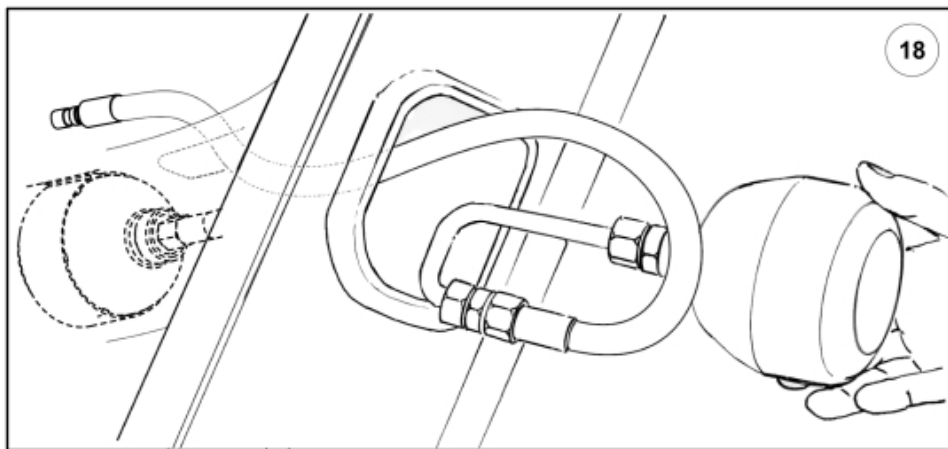

- M 5220666-1
- M 5220667-1
- M 5220670-1
- M 5220671-1
- M 5220674-1
- M 5220675-1
- M 5220678-1
- M 5220679-1

Description 2 acc + Minus
Part assemblies Suspension El. LCS
Specification Serial number from: 7332744

PartNo	Pos	Qty	Name	Specifications
5220667		1 PCS	Suspension El. LCS	7332744
9031324	1	1	Coupling	3/8"
10550264	2	1 PCS	Valve cpl.	
60062558	3	1 PCS	• Coil	
5033621	6	10	Cable tie	4.6x150
11120622	10	1 PCS	Adaptor	
9031322	11	1 PCS	SoftDrive	
9031147	12	1	• Hose	3/8" L=800mm
5215111	13	1	• Edge cover	
5215012	14	2	• Bracket	
5033773	15	1	• Accumulator	0,5L/22Bar
5034102	16	1	• Accumulator	
11120516	17	1	• T-Adapter	
9031892	18	1 PCS	SoftDrive	for DM Loaders
9031871	19	1 PCS	• Hose	3/8" L=670mm
5034102	20	1	• Accumulator	
5215012	21	1	• Bracket	
5013853	22	1	• Dowty washer	Tredo 1/2", Part is included in kit 60007907 Hose cpl., 9032177 Hose cpl.
11120620	23	1 PCS	• Adaptor	