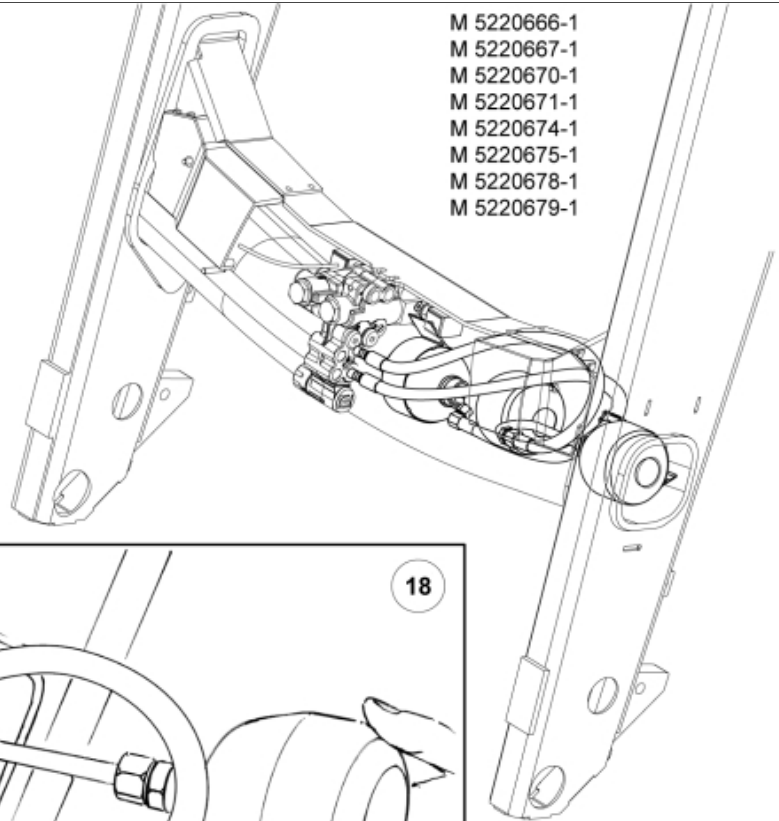

- M 5220666-1
- M 5220667-1
- M 5220670-1
- M 5220671-1
- M 5220674-1
- M 5220675-1
- M 5220678-1
- M 5220679-1

Description 2 acc + Minus
Part assemblies Suspension El. LCS
Specification Serial number from: 7332744

PartNo	Pos	Qty	Name	Specifications
5220667		1 PCS	Suspension El. LCS	7332744
9031324	1	1	Coupling	3/8"
10550264	2	1 PCS	Valve cpl.	
60062558	3	1 PCS	• Coil	
5033621	6	10	Cable tie	4.6x150
11120622	10	1 PCS	Adaptor	
9031322	11	1 PCS	SoftDrive	
9031147	12	1	• Hose	3/8" L=800mm
5215111	13	1	• Edge cover	
5215012	14	2	• Bracket	
5033773	15	1	• Accumulator	0,5L/22Bar
5034102	16	1	• Accumulator	
11120516	17	1	• T-Adapter	
9031892	18	1 PCS	SoftDrive	for DM Loaders
9031871	19	1 PCS	• Hose	3/8" L=670mm
5034102	20	1	• Accumulator	
5215012	21	1	• Bracket	
5013853	22	1	• Dowty washer	Tredo 1/2", Part is included in kit 60007907 Hose cpl., 9032177 Hose cpl.
11120620	23	1 PCS	• Adaptor	