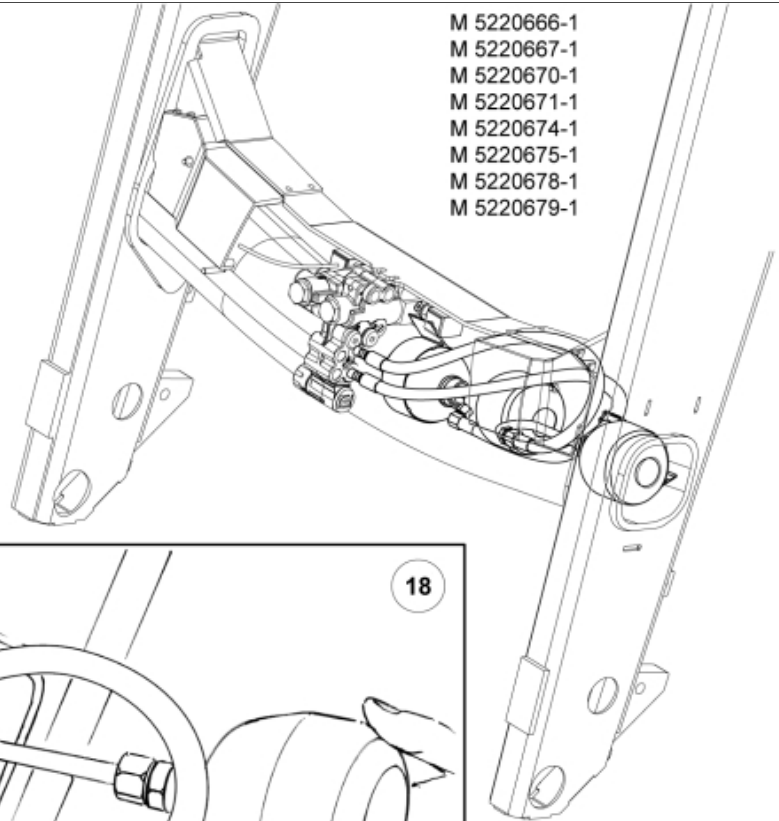

- M 5220666-1
- M 5220667-1
- M 5220670-1
- M 5220671-1
- M 5220674-1
- M 5220675-1
- M 5220678-1
- M 5220679-1

**Description** 2 acc + Minus  
**Part assemblies** Suspension El. LCS  
**Specification** Serial number from: 7332744

PartNo	Pos	Qty	Name	Specifications
5220666		1 PCS	Suspension El. LCS	7332744
9031324	1	1	Coupling	3/8"
10550264	2	1 PCS	Valve cpl.	
60062558	3	1 PCS	• Coil	
5033621	6	10	Cable tie	4.6x150
11120622	10	1 PCS	Adaptor	
9031322	11	1 PCS	SoftDrive	
9031147	12	1	• Hose	3/8" L=800mm
5215111	13	1	• Edge cover	
5215012	14	2	• Bracket	
5033773	15	1	• Accumulator	0,5L/22Bar
5034102	16	1	• Accumulator	
11120516	17	1	• T-Adapter	
9031891	18	1 PCS	SoftDrive	
9031870	19	1 PCS	• Hose	3/8" L=580mm
5034102	20	1	• Accumulator	
5215011	21	1	• Bracket	
5013853	22	1	• Dowty washer	Tredo 1/2", Part is included in kit 60007907 Hose cpl., 9032177 Hose cpl.
11120620	23	1 PCS	• Adaptor	