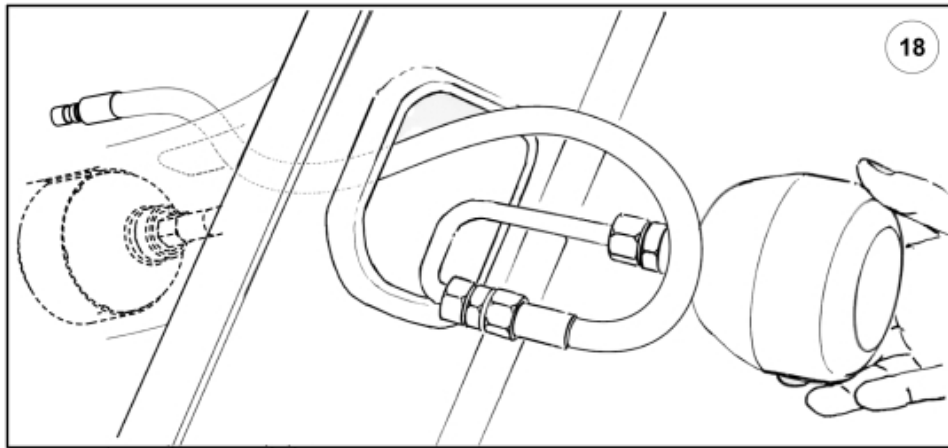

- M 5220666-1
- M 5220667-1
- M 5220670-1
- M 5220671-1
- M 5220674-1
- M 5220675-1
- M 5220678-1
- M 5220679-1

**Description** 2 acc + Minus  
**Part assemblies** Suspension El. LCS  
**Specification** Serial number from: 7332744

PartNo	Pos	Qty	Name	Specifications
5220666		1 PCS	Suspension El. LCS	7332744
9031324	1	1	Coupling	3/8"
10550264	2	1 PCS	Valve cpl.	
60062558	3	1 PCS	• Coil	
5033621	6	10	Cable tie	4.6x150
11120622	10	1 PCS	Adaptor	
9031322	11	1 PCS	SoftDrive	
9031147	12	1	• Hose	3/8" L=800mm
5215111	13	1	• Edge cover	
5215012	14	2	• Bracket	
5033773	15	1	• Accumulator	0,5L/22Bar
5034102	16	1	• Accumulator	
11120516	17	1	• T-Adapter	
9031891	18	1 PCS	SoftDrive	
9031870	19	1 PCS	• Hose	3/8" L=580mm
5034102	20	1	• Accumulator	
5215011	21	1	• Bracket	
5013853	22	1	• Dowty washer	Tredo 1/2", Part is included in kit 60007907 Hose cpl., 9032177 Hose cpl.
11120620	23	1 PCS	• Adaptor	