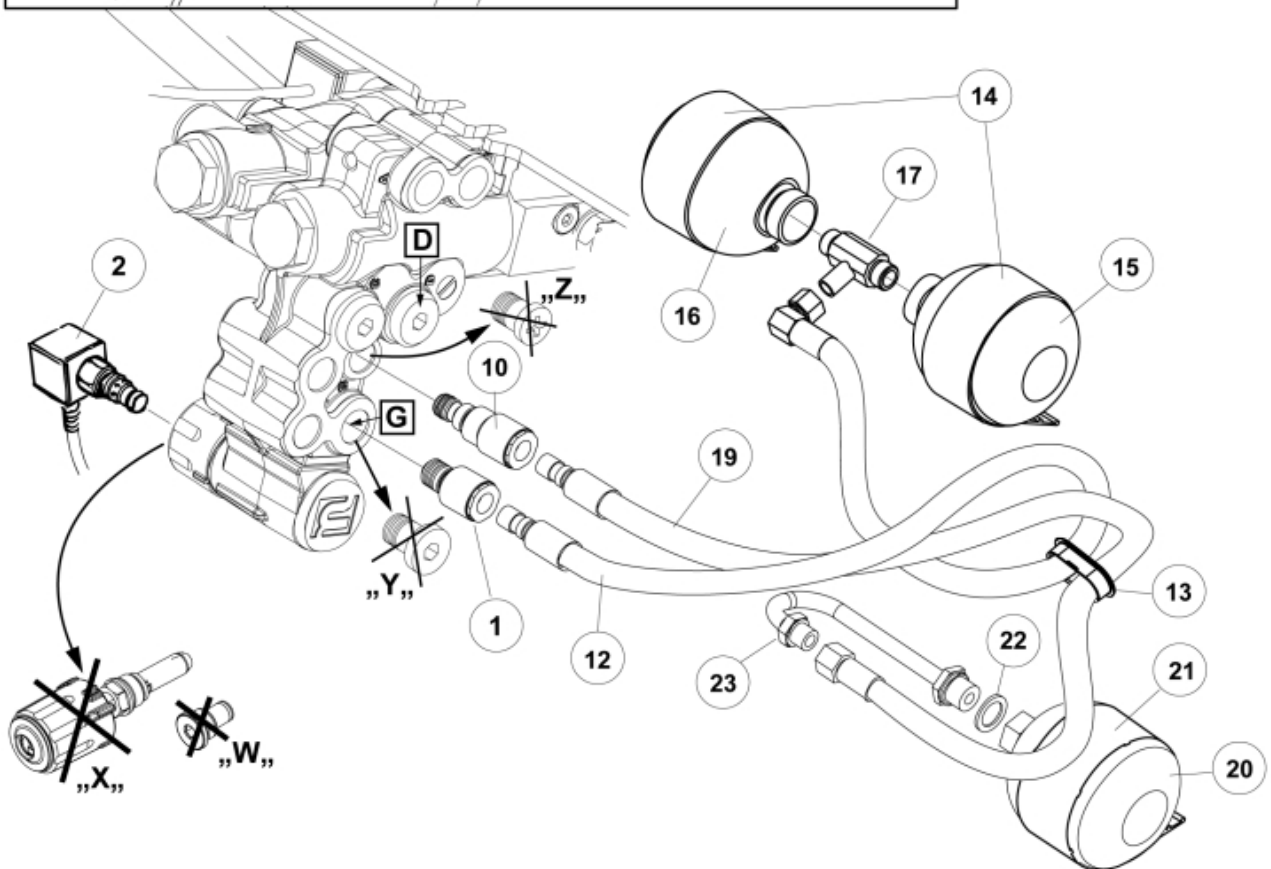

- M 5220666-1
- M 5220667-1
- M 5220670-1
- M 5220671-1
- M 5220674-1
- M 5220675-1
- M 5220678-1
- M 5220679-1

**Description** 2 acc + Minus  
**Part assemblies** Suspension El. LCS  
**Specification** Serial number from: 7332744

PartNo	Pos	Qty	Name	Specifications
5220666		1 PCS	Suspension El. LCS	7332744
9031324	1	1	Coupling	3/8"
10550264	2	1 PCS	Valve cpl.	
60062558	3	1 PCS	• Coil	
5033621	6	10	Cable tie	4.6x150
11120622	10	1 PCS	Adaptor	
9031322	11	1 PCS	SoftDrive	
9031147	12	1	• Hose	3/8" L=800mm
5215111	13	1	• Edge cover	
5215012	14	2	• Bracket	
5033773	15	1	• Accumulator	0,5L/22Bar
5034102	16	1	• Accumulator	
11120516	17	1	• T-Adapter	
9031891	18	1 PCS	SoftDrive	
9031870	19	1 PCS	• Hose	3/8" L=580mm
5034102	20	1	• Accumulator	
5215011	21	1	• Bracket	
5013853	22	1	• Dowty washer	Tredo 1/2", Part is included in kit 60007907 Hose cpl., 9032177 Hose cpl.
11120620	23	1 PCS	• Adaptor	