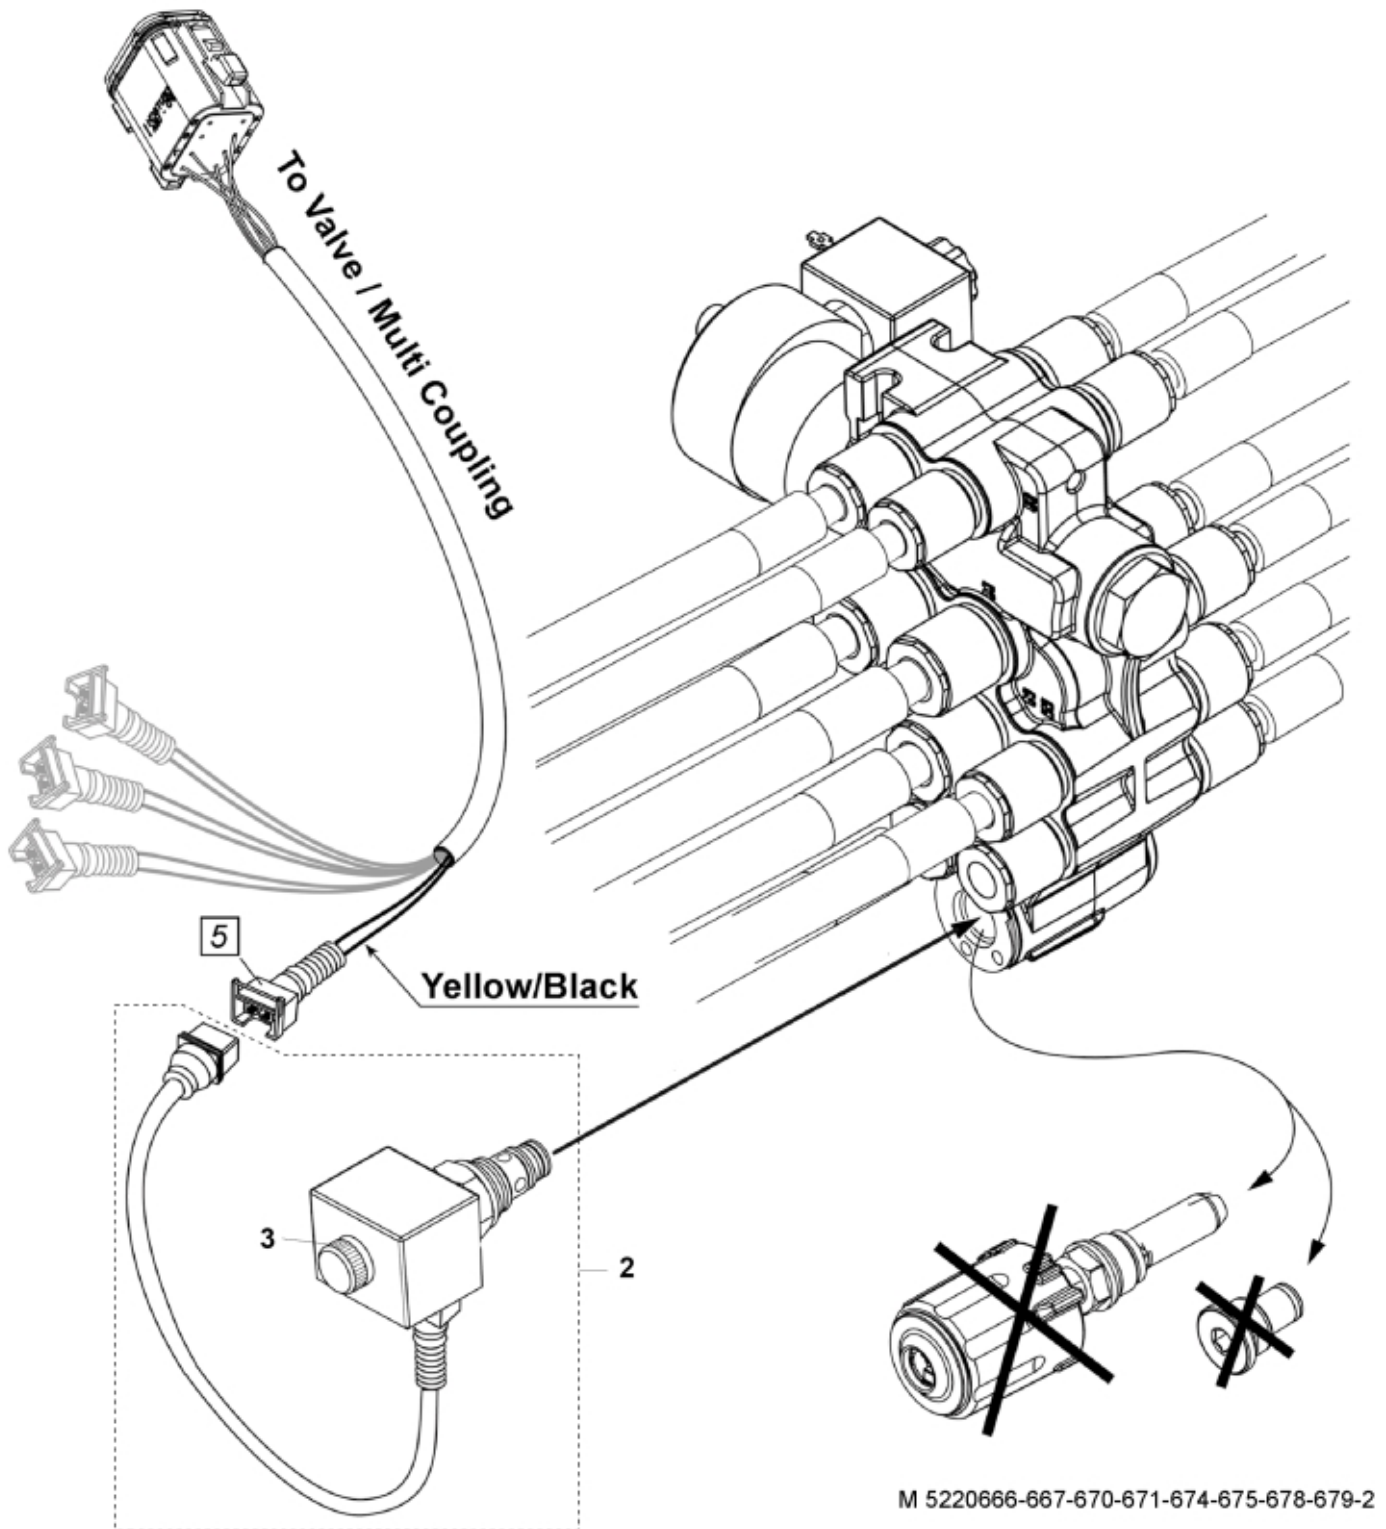

- M 5220666-1
- M 5220667-1
- M 5220670-1
- M 5220671-1
- M 5220674-1
- M 5220675-1
- M 5220678-1
- M 5220679-1

**Description** 2 acc + Minus  
**Part assemblies** Suspension El. LCS  
**Specification** Serial number from: 7332744

PartNo	Pos	Qty	Name	Specifications
5220666		1 PCS	Suspension El. LCS	7332744
9031324	1	1	Coupling	3/8"
10550264	2	1 PCS	Valve cpl.	
60062558	3	1 PCS	• Coil	
5033621	6	10	Cable tie	4.6x150
11120622	10	1 PCS	Adaptor	
9031322	11	1 PCS	SoftDrive	
9031147	12	1	• Hose	3/8" L=800mm
5215111	13	1	• Edge cover	
5215012	14	2	• Bracket	
5033773	15	1	• Accumulator	0,5L/22Bar
5034102	16	1	• Accumulator	
11120516	17	1	• T-Adapter	
9031891	18	1 PCS	SoftDrive	
9031870	19	1 PCS	• Hose	3/8" L=580mm
5034102	20	1	• Accumulator	
5215011	21	1	• Bracket	
5013853	22	1	• Dowty washer	Tredo 1/2", Part is included in kit 60007907 Hose cpl., 9032177 Hose cpl.
11120620	23	1 PCS	• Adaptor	