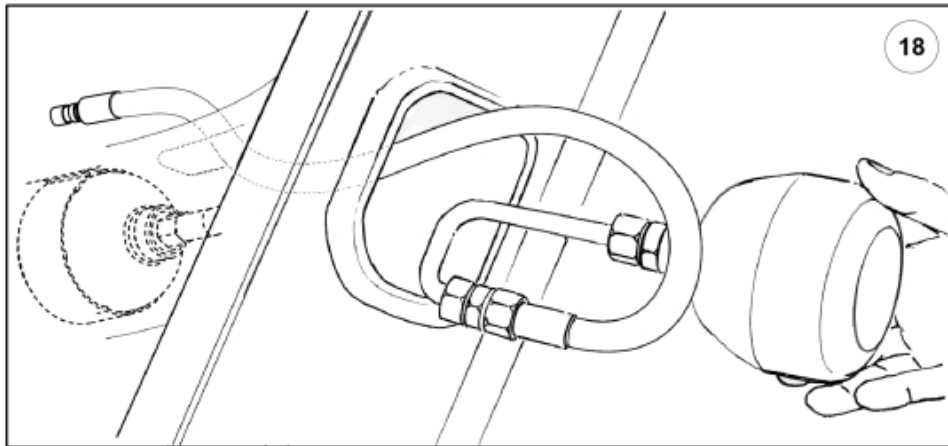

- M 5220664-1
- M 5220665-1
- M 5220668-1
- M 5220669-1
- M 5220672-1
- M 5220673-1
- M 5220676-1
- M 5220677-1

**Description** 2 acc + Minus  
**Part assemblies** Suspension El.  
**Specification** Serial number from: 7332744

PartNo	Pos	Qty	Name	Specifications
5220672		1 PCS	Suspension El.	7332744
9031324	1	1	Coupling	3/8"
5201082	3	3 PCS	Switch	
5201086	4	1	Bracket	
5103005	5	1	Frame	
5033621	6	10	Cable tie	4.6x150
10550264	7	1 PCS	Valve cpl.	
60062558	8	1 PCS	• Coil	
11120622	10	1 PCS	Adaptor	
9031323	11	1 PCS	SoftDrive	
9031147	12	1	• Hose	3/8" L=800mm
5215111	13	1	• Edge cover	
5215013	14	2	• Bracket	
5033773	15	1	• Accumulator	0,5L/22Bar
5034102	16	1	• Accumulator	
11120516	17	1	• T-Adapter	
9031893	18	1 PCS	SoftDrive	
9031871	19	1 PCS	• Hose	3/8" L=670mm
5034102	20	1	• Accumulator	
5215013	21	1	• Bracket	
5013853	22	1	• Dowty washer	Tredo 1/2", Part is included in kit 60007907 Hose cpl., 9032177 Hose cpl.
11120620	23	1 PCS	• Adaptor	