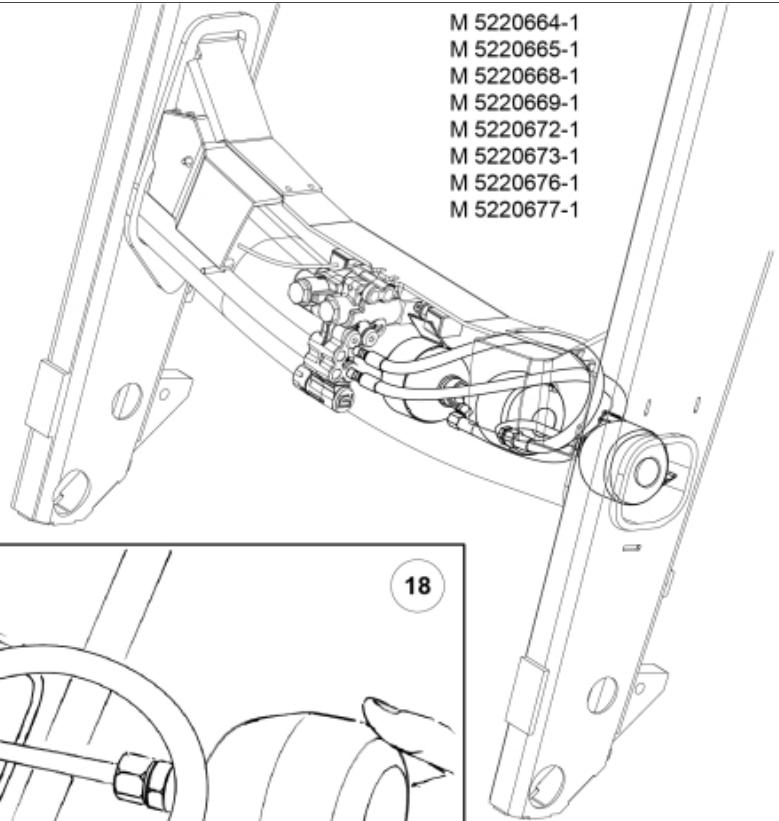

- M 5220664-1
- M 5220665-1
- M 5220668-1
- M 5220669-1
- M 5220672-1
- M 5220673-1
- M 5220676-1
- M 5220677-1

**Description** 2 acc + Minus  
**Part assemblies** Suspension El.  
**Specification** Serial number from: 7332744

PartNo	Pos	Qty	Name	Specifications
5220672		1 PCS	Suspension El.	7332744
9031324	1	1	Coupling	3/8"
5201082	3	3 PCS	Switch	
5201086	4	1	Bracket	
5103005	5	1	Frame	
5033621	6	10	Cable tie	4.6x150
10550264	7	1 PCS	Valve cpl.	
60062558	8	1 PCS	• Coil	
11120622	10	1 PCS	Adaptor	
9031323	11	1 PCS	SoftDrive	
9031147	12	1	• Hose	3/8" L=800mm
5215111	13	1	• Edge cover	
5215013	14	2	• Bracket	
5033773	15	1	• Accumulator	0,5L/22Bar
5034102	16	1	• Accumulator	
11120516	17	1	• T-Adapter	
9031893	18	1 PCS	SoftDrive	
9031871	19	1 PCS	• Hose	3/8" L=670mm
5034102	20	1	• Accumulator	
5215013	21	1	• Bracket	
5013853	22	1	• Dowty washer	Tredo 1/2", Part is included in kit 60007907 Hose cpl., 9032177 Hose cpl.
11120620	23	1 PCS	• Adaptor	