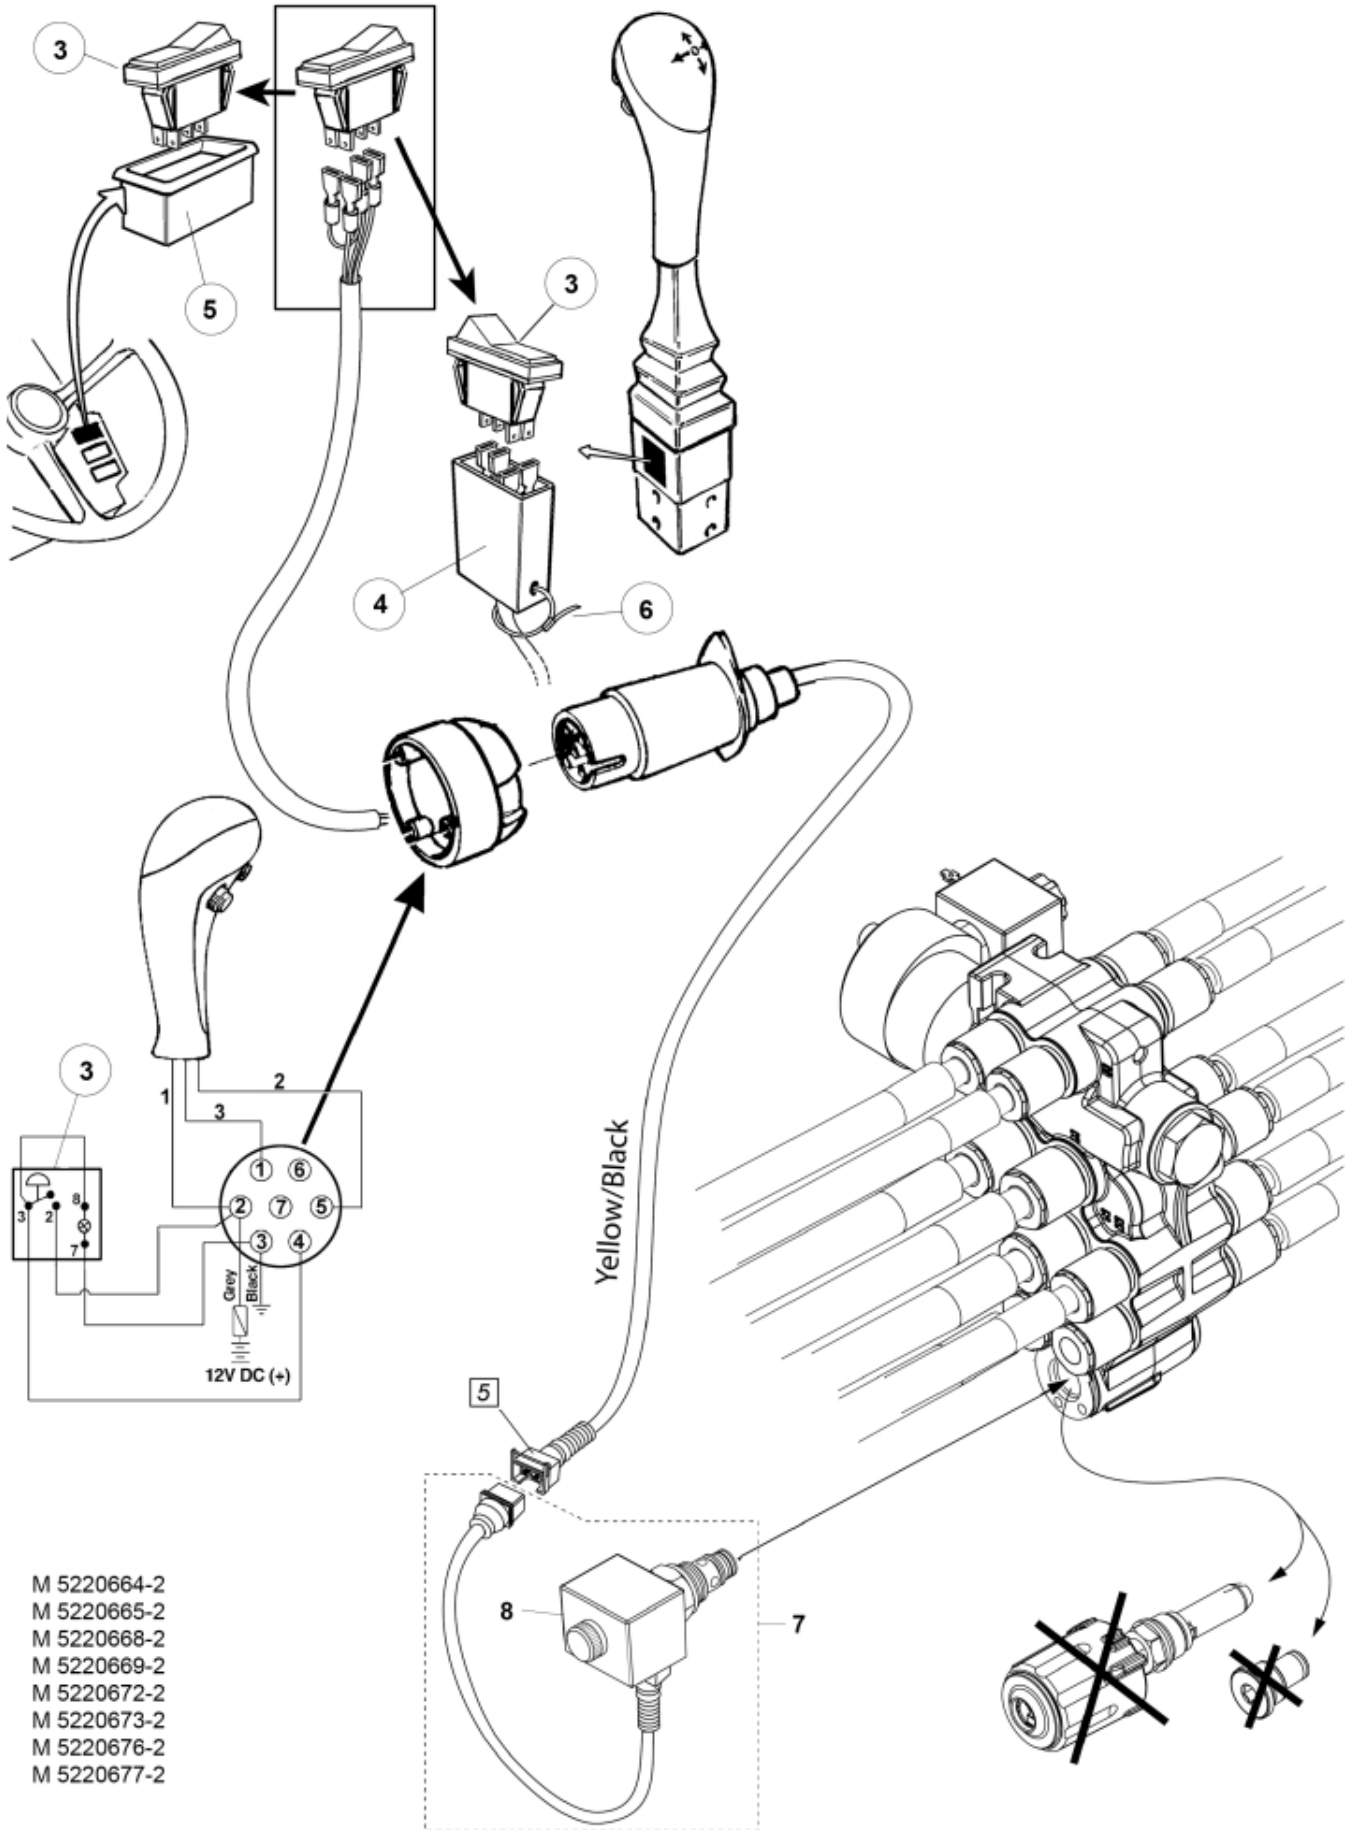

- M 5220664-1
- M 5220665-1
- M 5220668-1
- M 5220669-1
- M 5220672-1
- M 5220673-1
- M 5220676-1
- M 5220677-1

**Description** 2 acc + Minus  
**Part assemblies** Suspension El.  
**Specification** Serial number from: 7332744

PartNo	Pos	Qty	Name	Specifications
5220672		1 PCS	Suspension El.	7332744
9031324	1	1	Coupling	3/8"
5201082	3	3 PCS	Switch	
5201086	4	1	Bracket	
5103005	5	1	Frame	
5033621	6	10	Cable tie	4.6x150
10550264	7	1 PCS	Valve cpl.	
60062558	8	1 PCS	• Coil	
11120622	10	1 PCS	Adaptor	
9031323	11	1 PCS	SoftDrive	
9031147	12	1	• Hose	3/8" L=800mm
5215111	13	1	• Edge cover	
5215013	14	2	• Bracket	
5033773	15	1	• Accumulator	0,5L/22Bar
5034102	16	1	• Accumulator	
11120516	17	1	• T-Adapter	
9031893	18	1 PCS	SoftDrive	
9031871	19	1 PCS	• Hose	3/8" L=670mm
5034102	20	1	• Accumulator	
5215013	21	1	• Bracket	
5013853	22	1	• Dowty washer	Tredo 1/2", Part is included in kit 60007907 Hose cpl., 9032177 Hose cpl.
11120620	23	1 PCS	• Adaptor	