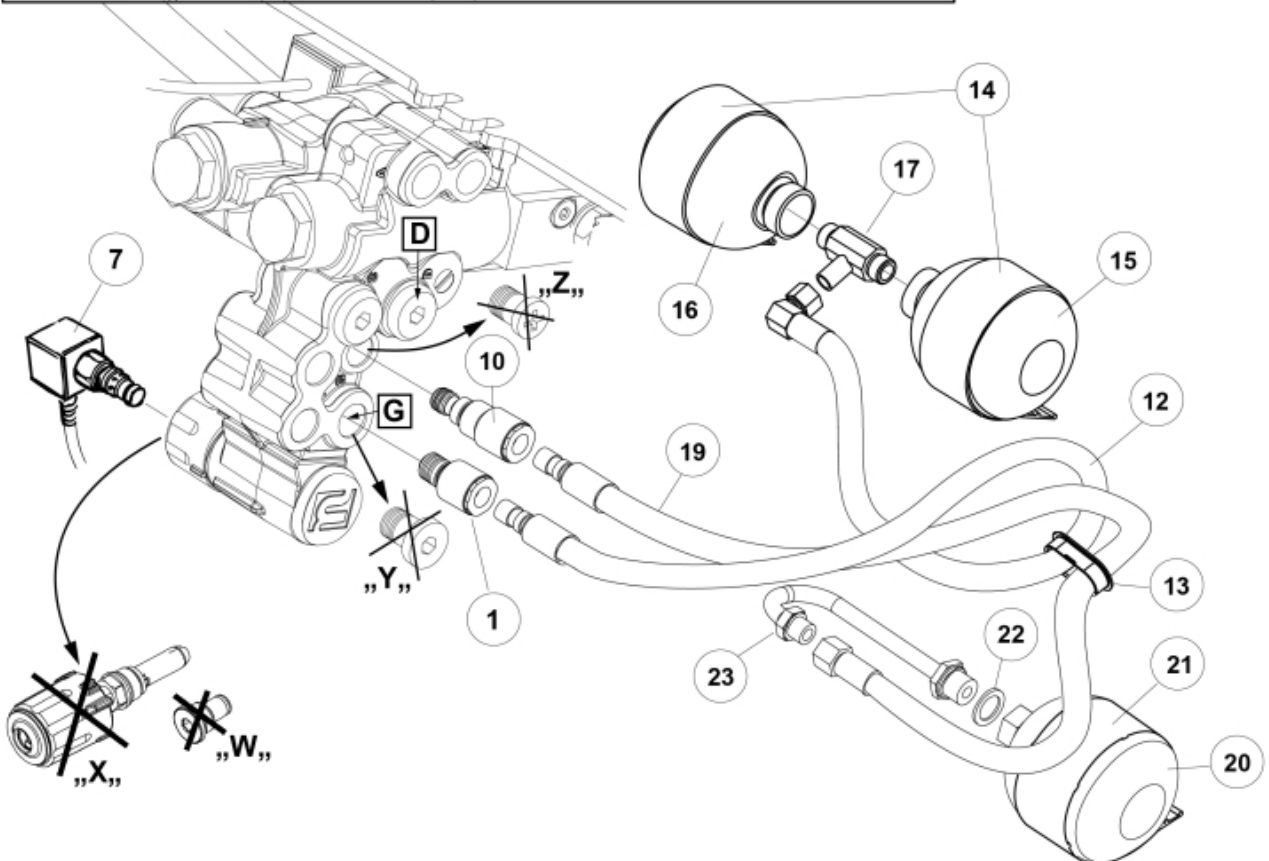

- M 5220664-1
- M 5220665-1
- M 5220668-1
- M 5220669-1
- M 5220672-1
- M 5220673-1
- M 5220676-1
- M 5220677-1

**Description** 2 acc + Minus  
**Part assemblies** Suspension El.  
**Specification** Serial number from: 7332744

PartNo	Pos	Qty	Name	Specifications
5220672		1 PCS	Suspension El.	7332744
9031324	1	1	Coupling	3/8"
5201082	3	3 PCS	Switch	
5201086	4	1	Bracket	
5103005	5	1	Frame	
5033621	6	10	Cable tie	4.6x150
10550264	7	1 PCS	Valve cpl.	
60062558	8	1 PCS	• Coil	
11120622	10	1 PCS	Adaptor	
9031323	11	1 PCS	SoftDrive	
9031147	12	1	• Hose	3/8" L=800mm
5215111	13	1	• Edge cover	
5215013	14	2	• Bracket	
5033773	15	1	• Accumulator	0,5L/22Bar
5034102	16	1	• Accumulator	
11120516	17	1	• T-Adapter	
9031893	18	1 PCS	SoftDrive	
9031871	19	1 PCS	• Hose	3/8" L=670mm
5034102	20	1	• Accumulator	
5215013	21	1	• Bracket	
5013853	22	1	• Dowty washer	Tredo 1/2", Part is included in kit 60007907 Hose cpl., 9032177 Hose cpl.
11120620	23	1 PCS	• Adaptor	