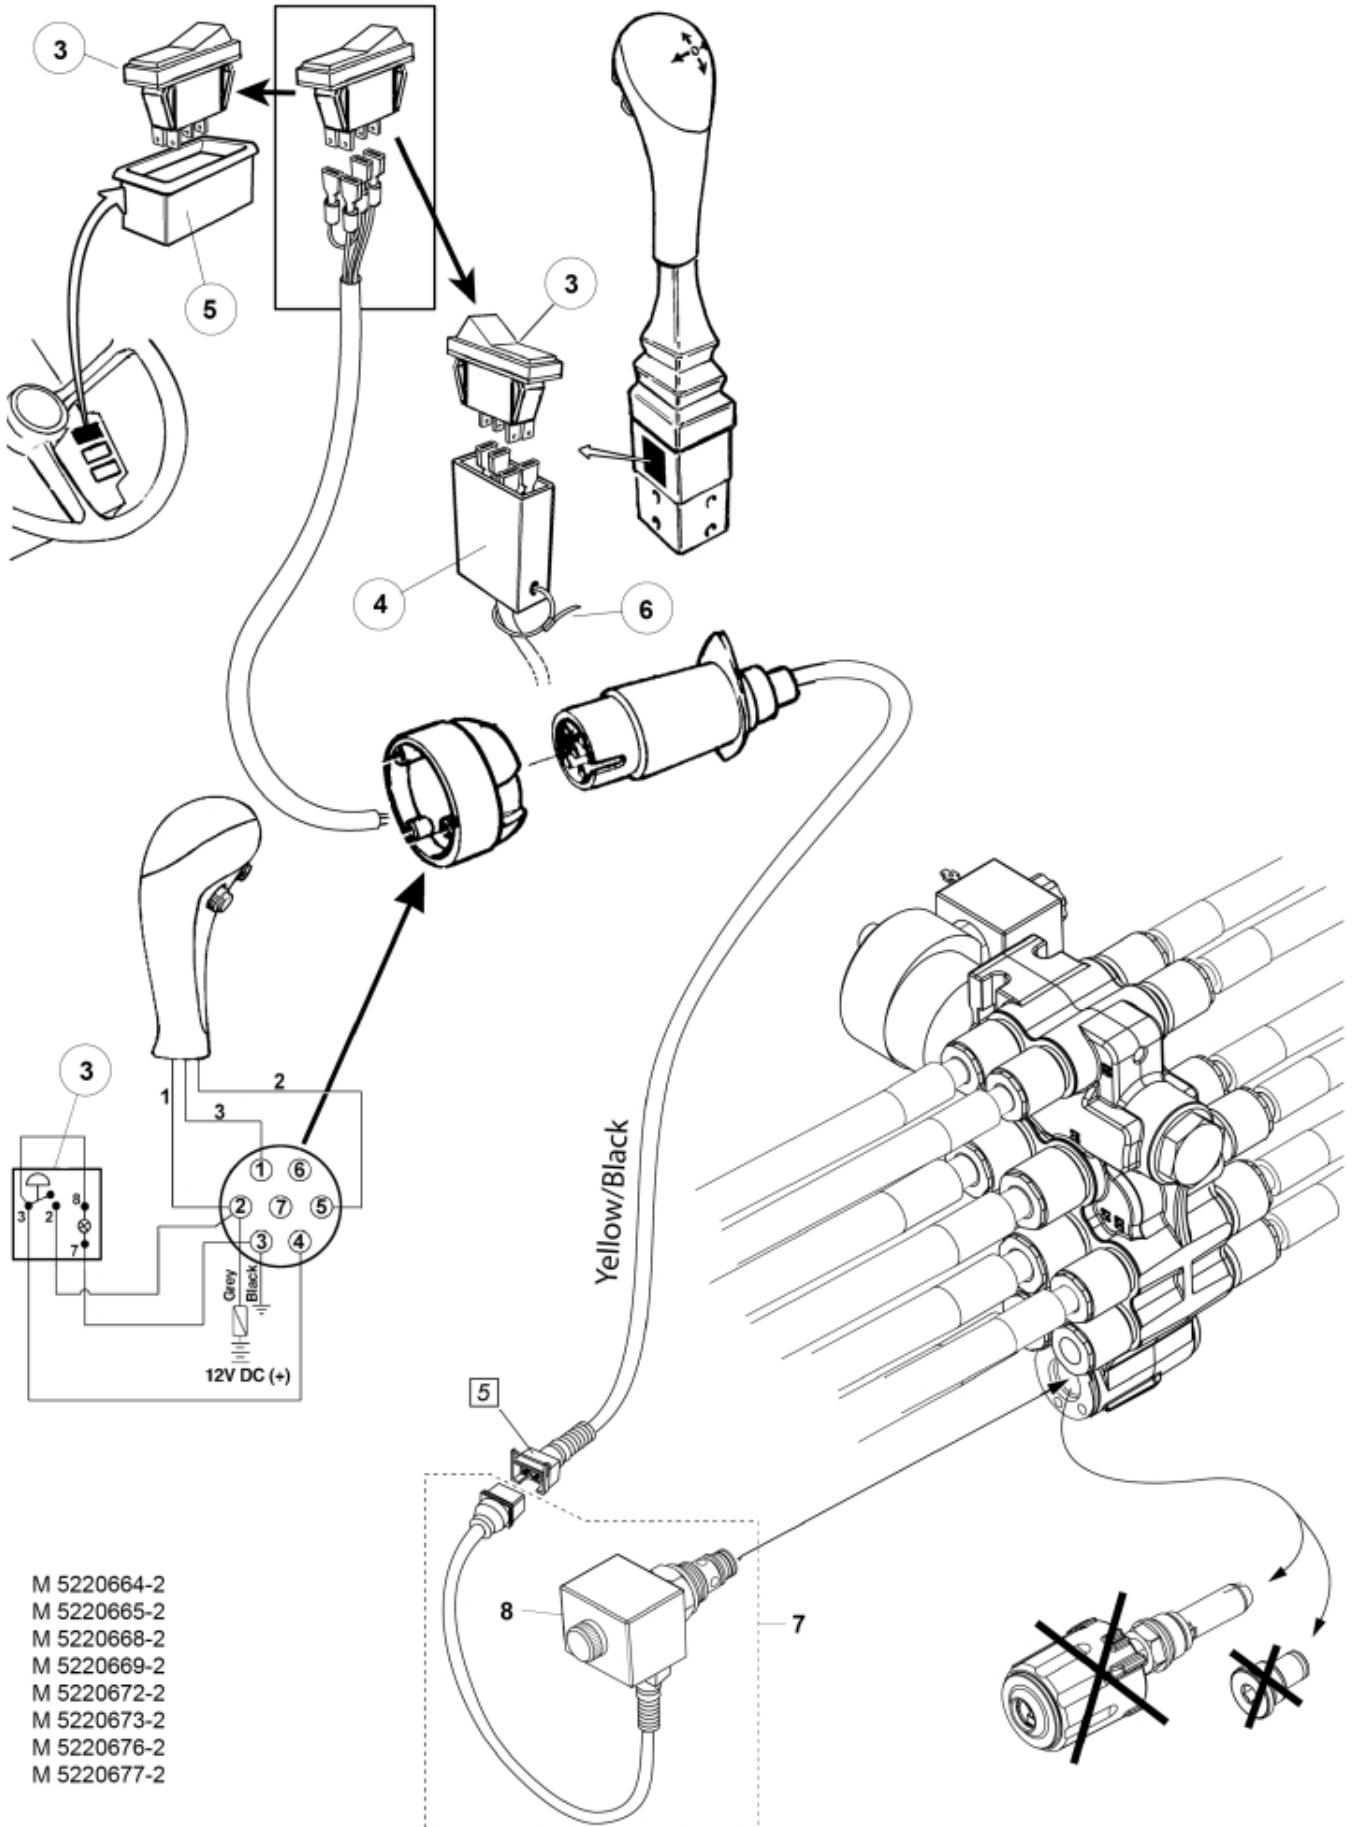

- M 5220664-1
- M 5220665-1
- M 5220668-1
- M 5220669-1
- M 5220672-1
- M 5220673-1
- M 5220676-1
- M 5220677-1

Description 2 acc + Minus
Part assemblies Suspension El.
Specification Serial number from: 7332744

PartNo	Pos	Qty	Name	Specifications
5220673		1 PCS	Suspension El.	7332744
9031324	1	1	Coupling	3/8"
5201082	3	1 PCS	Switch	
5201086	4	1	Bracket	
5103005	5	1	Frame	
5033621	6	10	Cable tie	4.6x150
10550264	7	1 PCS	Valve cpl.	
60062558	8	1 PCS	• Coil	
11120622	10	1 PCS	Adaptor	
9031323	11	1 PCS	SoftDrive	
9031147	12	1	• Hose	3/8" L=800mm
5215111	13	1	• Edge cover	
5215013	14	2	• Bracket	
5033773	15	1	• Accumulator	0,5L/22Bar
5034102	16	1	• Accumulator	
11120516	17	1	• T-Adapter	
9031894	18	1 PCS	SoftDrive	
9031888	19	1 PCS	• Hose	3/8" L=710mm
5034102	20	1	• Accumulator	
5215013	21	1	• Bracket	
5013853	22	1	• Dowty washer	Tredo 1/2", Part is included in kit 60007907 Hose cpl., 9032177 Hose cpl.
11120620	23	1 PCS	• Adaptor	