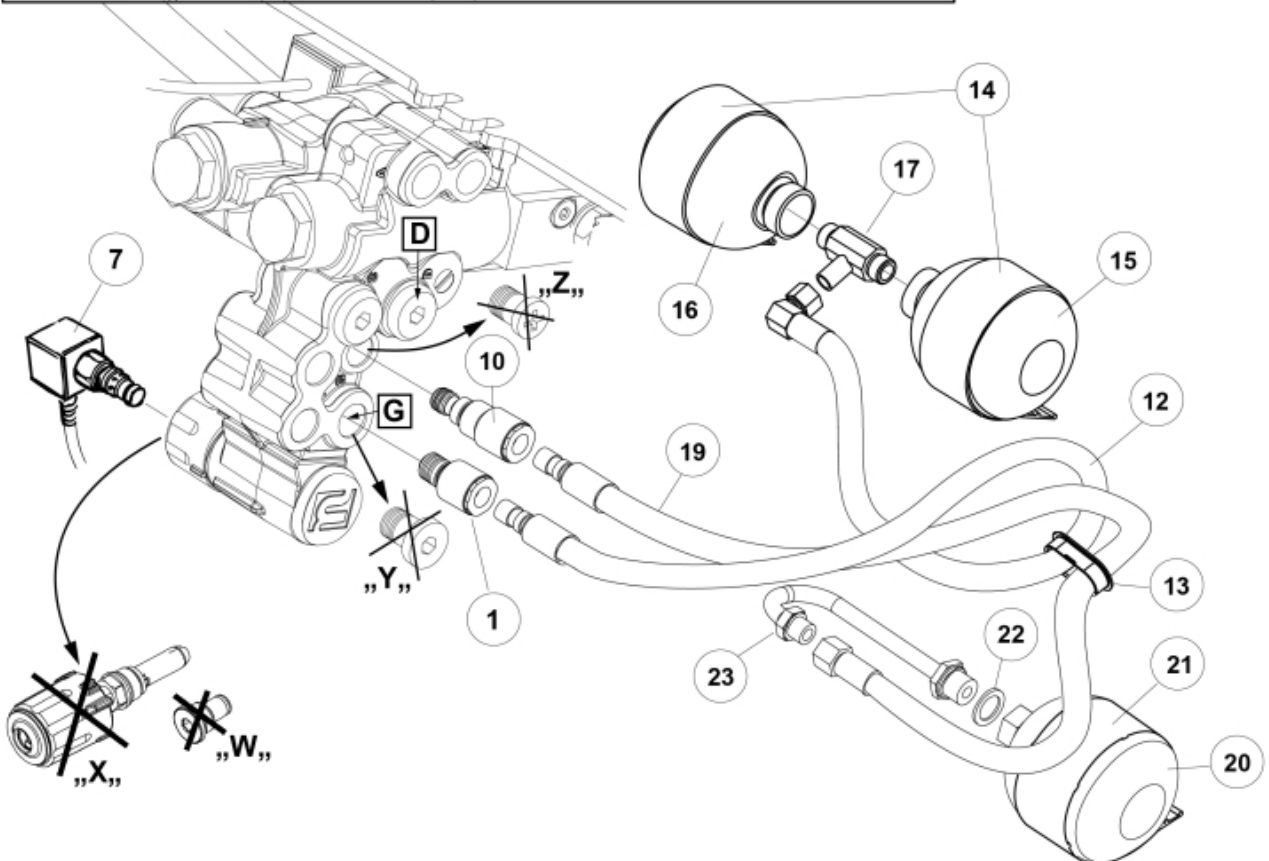

- M 5220664-1
- M 5220665-1
- M 5220668-1
- M 5220669-1
- M 5220672-1
- M 5220673-1
- M 5220676-1
- M 5220677-1

Description 2 acc + Minus
Part assemblies Suspension El.
Specification Serial number from: 7332744

PartNo	Pos	Qty	Name	Specifications
5220673		1 PCS	Suspension El.	7332744
9031324	1	1	Coupling	3/8"
5201082	3	1 PCS	Switch	
5201086	4	1	Bracket	
5103005	5	1	Frame	
5033621	6	10	Cable tie	4.6x150
10550264	7	1 PCS	Valve cpl.	
60062558	8	1 PCS	• Coil	
11120622	10	1 PCS	Adaptor	
9031323	11	1 PCS	SoftDrive	
9031147	12	1	• Hose	3/8" L=800mm
5215111	13	1	• Edge cover	
5215013	14	2	• Bracket	
5033773	15	1	• Accumulator	0,5L/22Bar
5034102	16	1	• Accumulator	
11120516	17	1	• T-Adapter	
9031894	18	1 PCS	SoftDrive	
9031888	19	1 PCS	• Hose	3/8" L=710mm
5034102	20	1	• Accumulator	
5215013	21	1	• Bracket	
5013853	22	1	• Dowty washer	Tredo 1/2", Part is included in kit 60007907 Hose cpl., 9032177 Hose cpl.
11120620	23	1 PCS	• Adaptor	