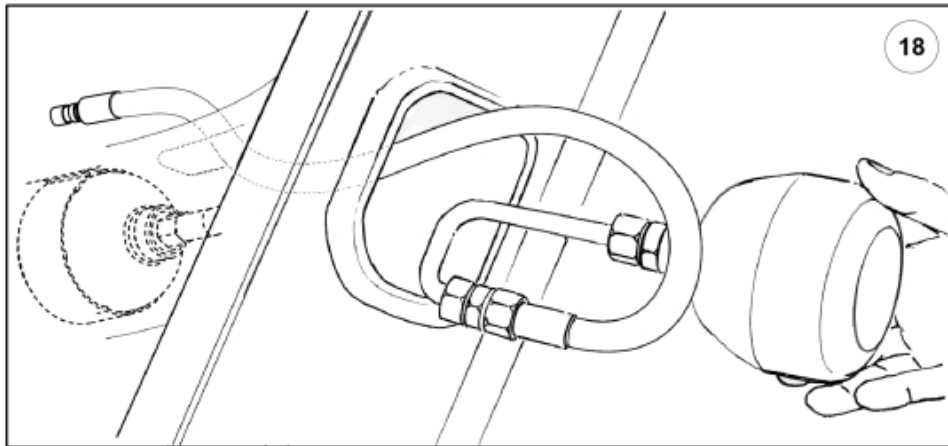

- M 5220664-1
- M 5220665-1
- M 5220668-1
- M 5220669-1
- M 5220672-1
- M 5220673-1
- M 5220676-1
- M 5220677-1

Description 2 acc + Minus
Part assemblies Suspension El.
Specification Serial number from: 7332744

PartNo	Pos	Qty	Name	Specifications
5220673		1 PCS	Suspension El.	7332744
9031324	1	1	Coupling	3/8"
5201082	3	1 PCS	Switch	
5201086	4	1	Bracket	
5103005	5	1	Frame	
5033621	6	10	Cable tie	4.6x150
10550264	7	1 PCS	Valve cpl.	
60062558	8	1 PCS	• Coil	
11120622	10	1 PCS	Adaptor	
9031323	11	1 PCS	SoftDrive	
9031147	12	1	• Hose	3/8" L=800mm
5215111	13	1	• Edge cover	
5215013	14	2	• Bracket	
5033773	15	1	• Accumulator	0,5L/22Bar
5034102	16	1	• Accumulator	
11120516	17	1	• T-Adapter	
9031894	18	1 PCS	SoftDrive	
9031888	19	1 PCS	• Hose	3/8" L=710mm
5034102	20	1	• Accumulator	
5215013	21	1	• Bracket	
5013853	22	1	• Dowty washer	Tredo 1/2", Part is included in kit 60007907 Hose cpl., 9032177 Hose cpl.
11120620	23	1 PCS	• Adaptor	