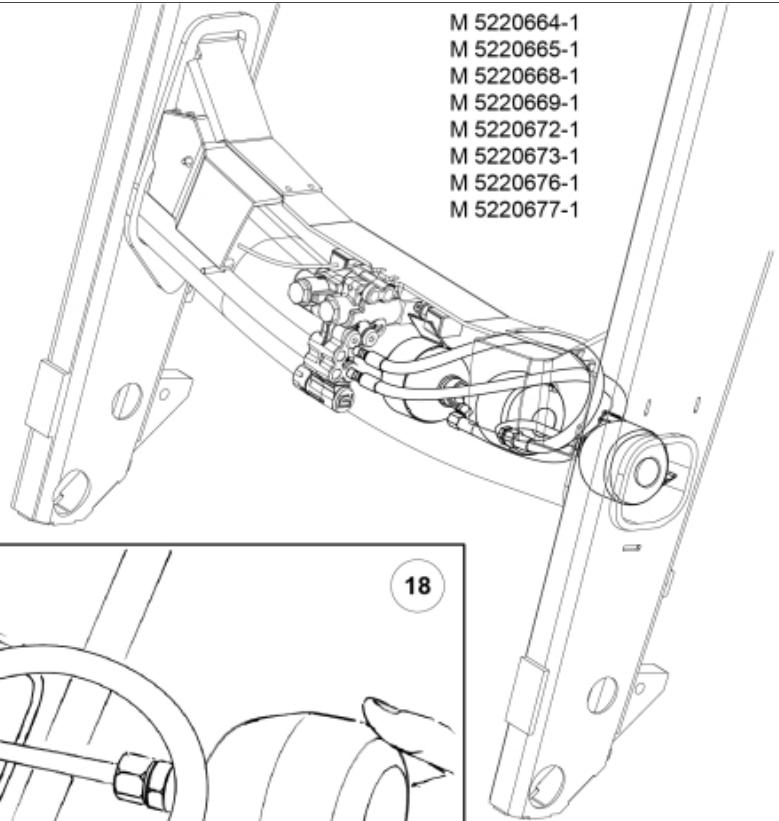

- M 5220664-1
- M 5220665-1
- M 5220668-1
- M 5220669-1
- M 5220672-1
- M 5220673-1
- M 5220676-1
- M 5220677-1

Description 2 acc + Minus
Part assemblies Suspension El.
Specification Serial number from: 7332744

PartNo	Pos	Qty	Name	Specifications
5220673		1 PCS	Suspension El.	7332744
9031324	1	1	Coupling	3/8"
5201082	3	1 PCS	Switch	
5201086	4	1	Bracket	
5103005	5	1	Frame	
5033621	6	10	Cable tie	4.6x150
10550264	7	1 PCS	Valve cpl.	
60062558	8	1 PCS	• Coil	
11120622	10	1 PCS	Adaptor	
9031323	11	1 PCS	SoftDrive	
9031147	12	1	• Hose	3/8" L=800mm
5215111	13	1	• Edge cover	
5215013	14	2	• Bracket	
5033773	15	1	• Accumulator	0,5L/22Bar
5034102	16	1	• Accumulator	
11120516	17	1	• T-Adapter	
9031894	18	1 PCS	SoftDrive	
9031888	19	1 PCS	• Hose	3/8" L=710mm
5034102	20	1	• Accumulator	
5215013	21	1	• Bracket	
5013853	22	1	• Dowty washer	Tredo 1/2", Part is included in kit 60007907 Hose cpl., 9032177 Hose cpl.
11120620	23	1 PCS	• Adaptor	