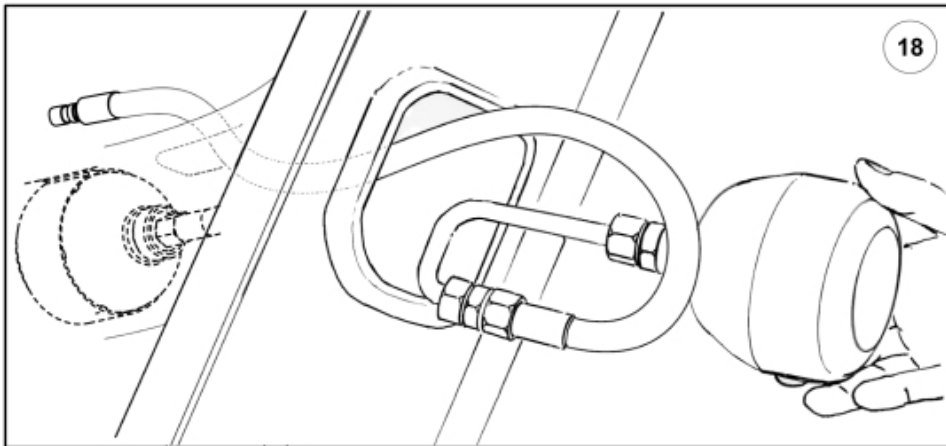

- M 5220666-1
- M 5220667-1
- M 5220670-1
- M 5220671-1
- M 5220674-1
- M 5220675-1
- M 5220678-1
- M 5220679-1

Description 2 acc + Minus
Part assemblies Suspension El. LCS
Specification Serial number from: 7332744

PartNo	Pos	Qty	Name	Specifications
5220674		1 PCS	Suspension El. LCS	7332744
9031324	1	1	Coupling	3/8"
10550264	2	1 PCS	Valve cpl.	
60062558	3	1 PCS	• Coil	
5033621	6	1	Cable tie	4.6x150
11120622	10	1 PCS	Adaptor	
9031323	11	1 PCS	SoftDrive	
9031147	12	1	• Hose	3/8" L=800mm
5215111	13	1	• Edge cover	
5215013	14	2	• Bracket	
5033773	15	1	• Accumulator	0,5L/22Bar
5034102	16	1	• Accumulator	
11120516	17	1	• T-Adapter	
9031893	18	1 PCS	SoftDrive	
9031871	19	1 PCS	• Hose	3/8" L=670mm
5034102	20	1	• Accumulator	
5215013	21	1	• Bracket	
5013853	22	1	• Dowty washer	Tredo 1/2", Part is included in kit 60007907 Hose cpl., 9032177 Hose cpl.
11120620	23	1 PCS	• Adaptor	