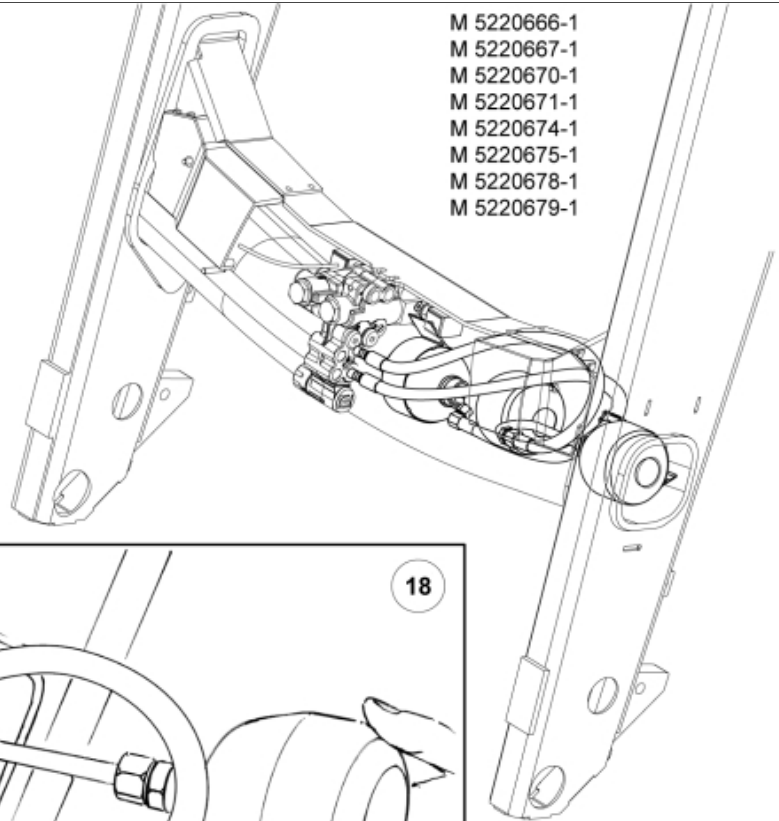

- M 5220666-1
- M 5220667-1
- M 5220670-1
- M 5220671-1
- M 5220674-1
- M 5220675-1
- M 5220678-1
- M 5220679-1

Description 2 acc + Minus
Part assemblies Suspension El. LCS
Specification Serial number from: 7332744

PartNo	Pos	Qty	Name	Specifications
5220674		1 PCS	Suspension El. LCS	7332744
9031324	1	1	Coupling	3/8"
10550264	2	1 PCS	Valve cpl.	
60062558	3	1 PCS	• Coil	
5033621	6	1	Cable tie	4.6x150
11120622	10	1 PCS	Adaptor	
9031323	11	1 PCS	SoftDrive	
9031147	12	1	• Hose	3/8" L=800mm
5215111	13	1	• Edge cover	
5215013	14	2	• Bracket	
5033773	15	1	• Accumulator	0,5L/22Bar
5034102	16	1	• Accumulator	
11120516	17	1	• T-Adapter	
9031893	18	1 PCS	SoftDrive	
9031871	19	1 PCS	• Hose	3/8" L=670mm
5034102	20	1	• Accumulator	
5215013	21	1	• Bracket	
5013853	22	1	• Dowty washer	Tredo 1/2", Part is included in kit 60007907 Hose cpl., 9032177 Hose cpl.
11120620	23	1 PCS	• Adaptor	