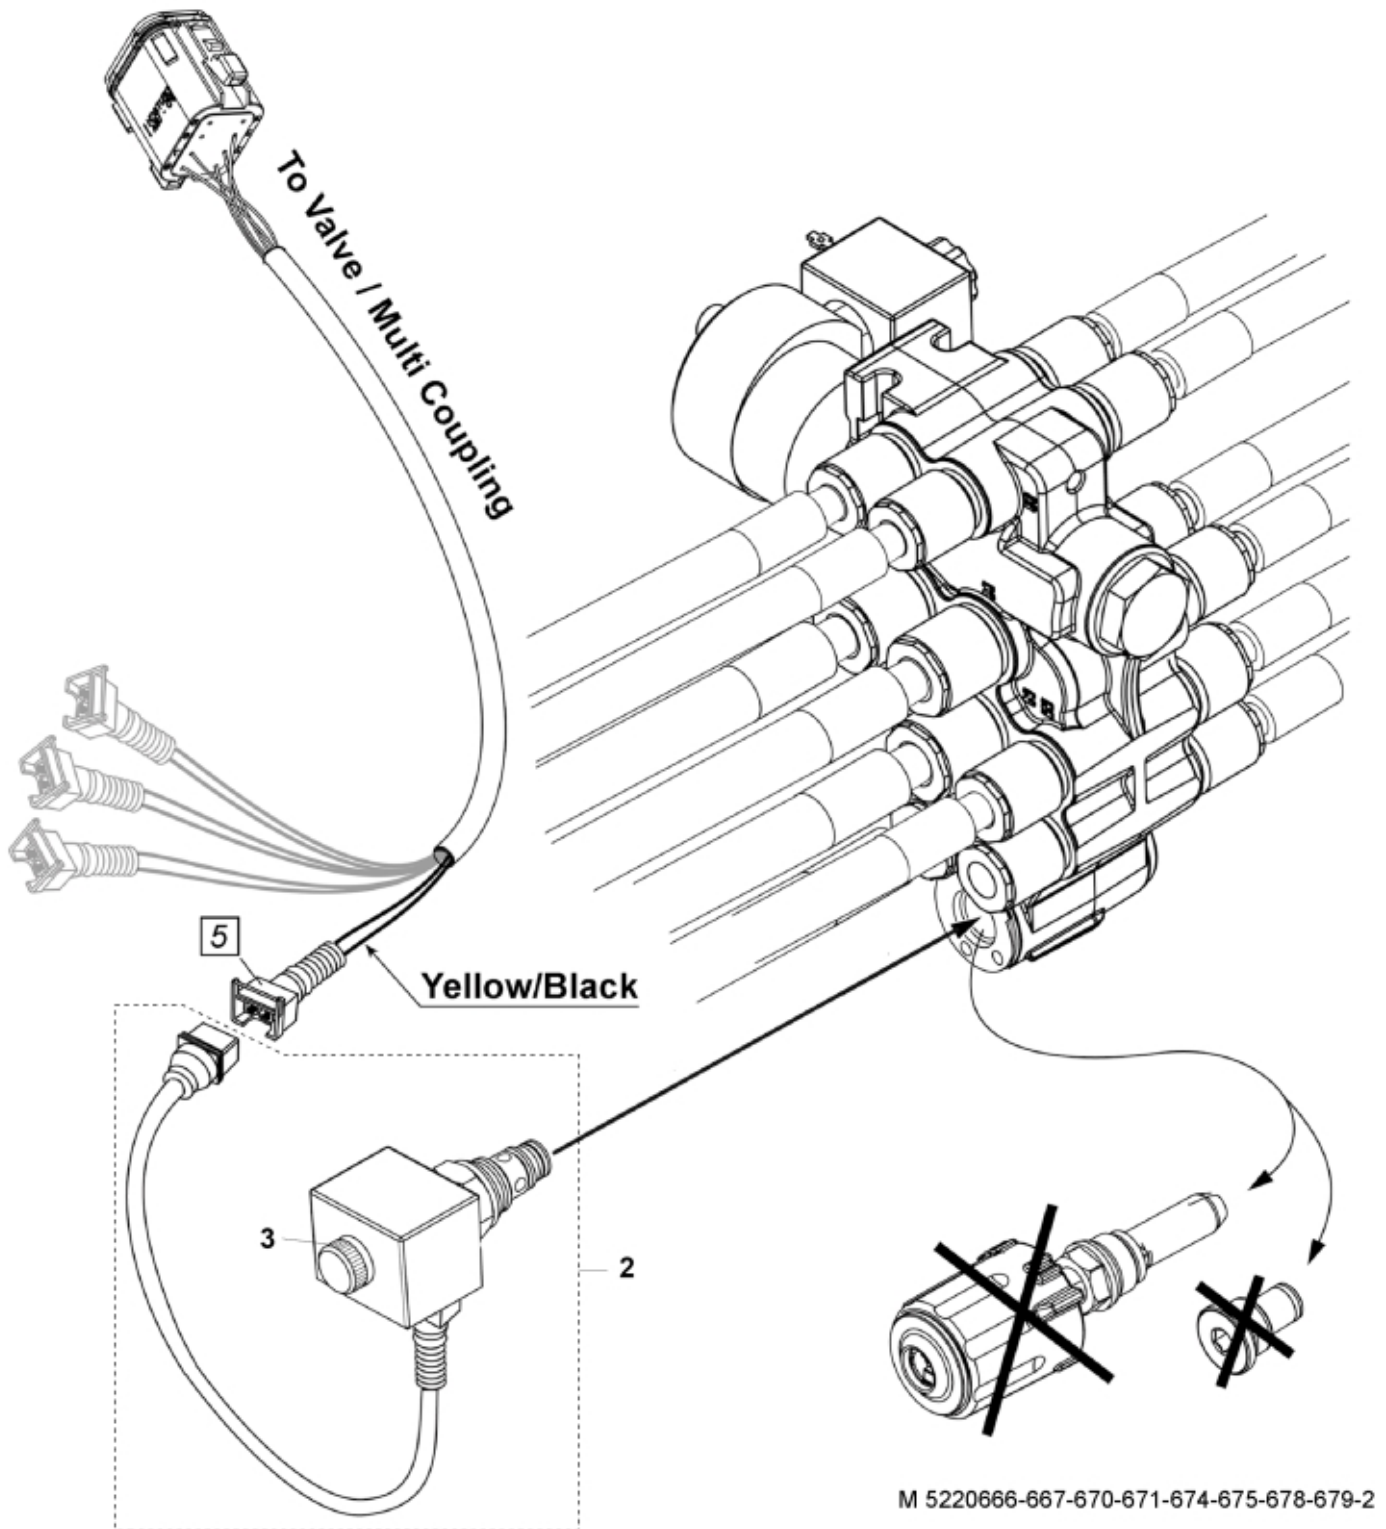

- M 5220666-1
- M 5220667-1
- M 5220670-1
- M 5220671-1
- M 5220674-1
- M 5220675-1
- M 5220678-1
- M 5220679-1

Description 2 acc + Minus
Part assemblies Suspension El. LCS
Specification Serial number from: 7332744

PartNo	Pos	Qty	Name	Specifications
5220674		1 PCS	Suspension El. LCS	7332744
9031324	1	1	Coupling	3/8"
10550264	2	1 PCS	Valve cpl.	
60062558	3	1 PCS	• Coil	
5033621	6	1	Cable tie	4.6x150
11120622	10	1 PCS	Adaptor	
9031323	11	1 PCS	SoftDrive	
9031147	12	1	• Hose	3/8" L=800mm
5215111	13	1	• Edge cover	
5215013	14	2	• Bracket	
5033773	15	1	• Accumulator	0,5L/22Bar
5034102	16	1	• Accumulator	
11120516	17	1	• T-Adapter	
9031893	18	1 PCS	SoftDrive	
9031871	19	1 PCS	• Hose	3/8" L=670mm
5034102	20	1	• Accumulator	
5215013	21	1	• Bracket	
5013853	22	1	• Dowty washer	Tredo 1/2", Part is included in kit 60007907 Hose cpl., 9032177 Hose cpl.
11120620	23	1 PCS	• Adaptor	