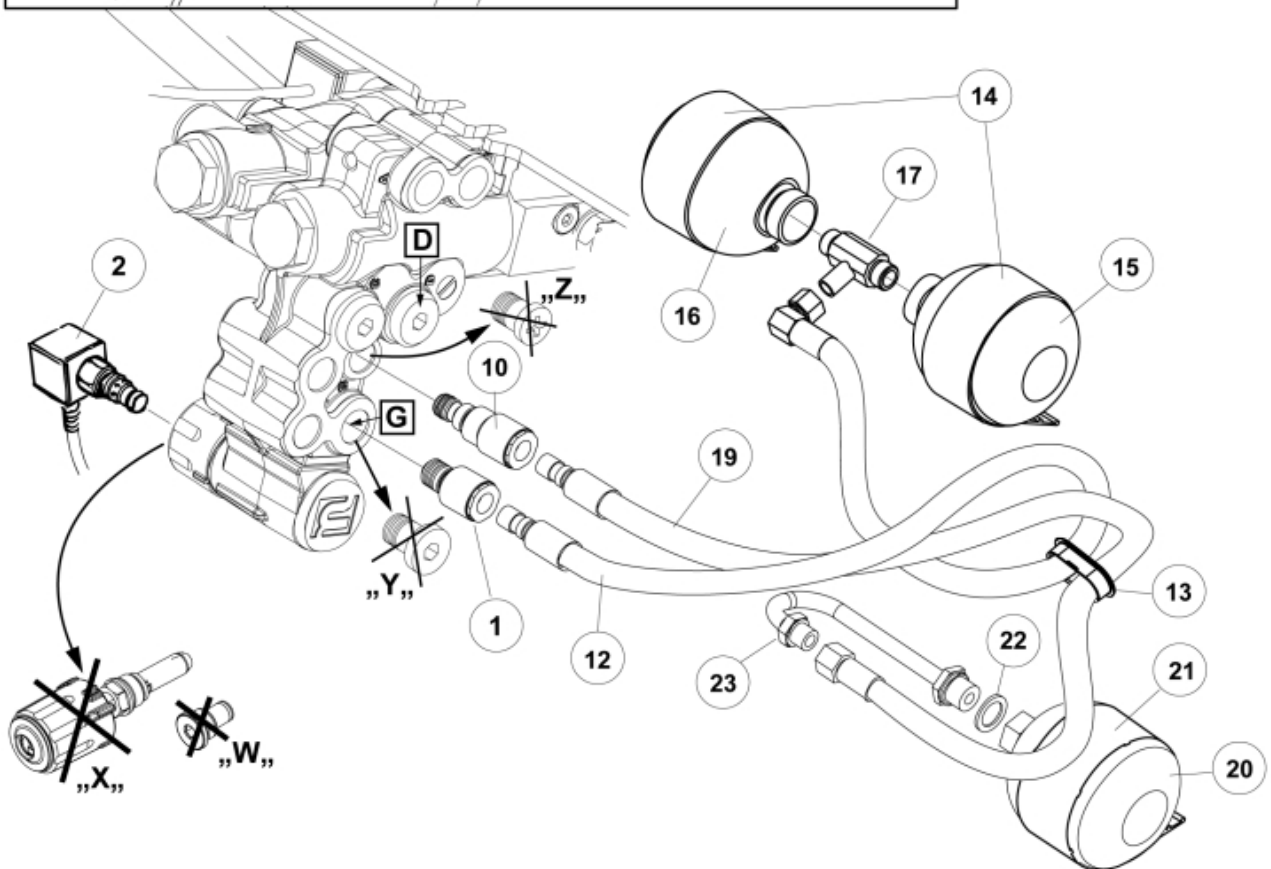

- M 5220666-1
- M 5220667-1
- M 5220670-1
- M 5220671-1
- M 5220674-1
- M 5220675-1
- M 5220678-1
- M 5220679-1

Description 2 acc + Minus
Part assemblies Suspension El. LCS
Specification Serial number from: 7332744

PartNo	Pos	Qty	Name	Specifications
5220674		1 PCS	Suspension El. LCS	7332744
9031324	1	1	Coupling	3/8"
10550264	2	1 PCS	Valve cpl.	
60062558	3	1 PCS	• Coil	
5033621	6	1	Cable tie	4.6x150
11120622	10	1 PCS	Adaptor	
9031323	11	1 PCS	SoftDrive	
9031147	12	1	• Hose	3/8" L=800mm
5215111	13	1	• Edge cover	
5215013	14	2	• Bracket	
5033773	15	1	• Accumulator	0,5L/22Bar
5034102	16	1	• Accumulator	
11120516	17	1	• T-Adapter	
9031893	18	1 PCS	SoftDrive	
9031871	19	1 PCS	• Hose	3/8" L=670mm
5034102	20	1	• Accumulator	
5215013	21	1	• Bracket	
5013853	22	1	• Dowty washer	Tredo 1/2", Part is included in kit 60007907 Hose cpl., 9032177 Hose cpl.
11120620	23	1 PCS	• Adaptor	