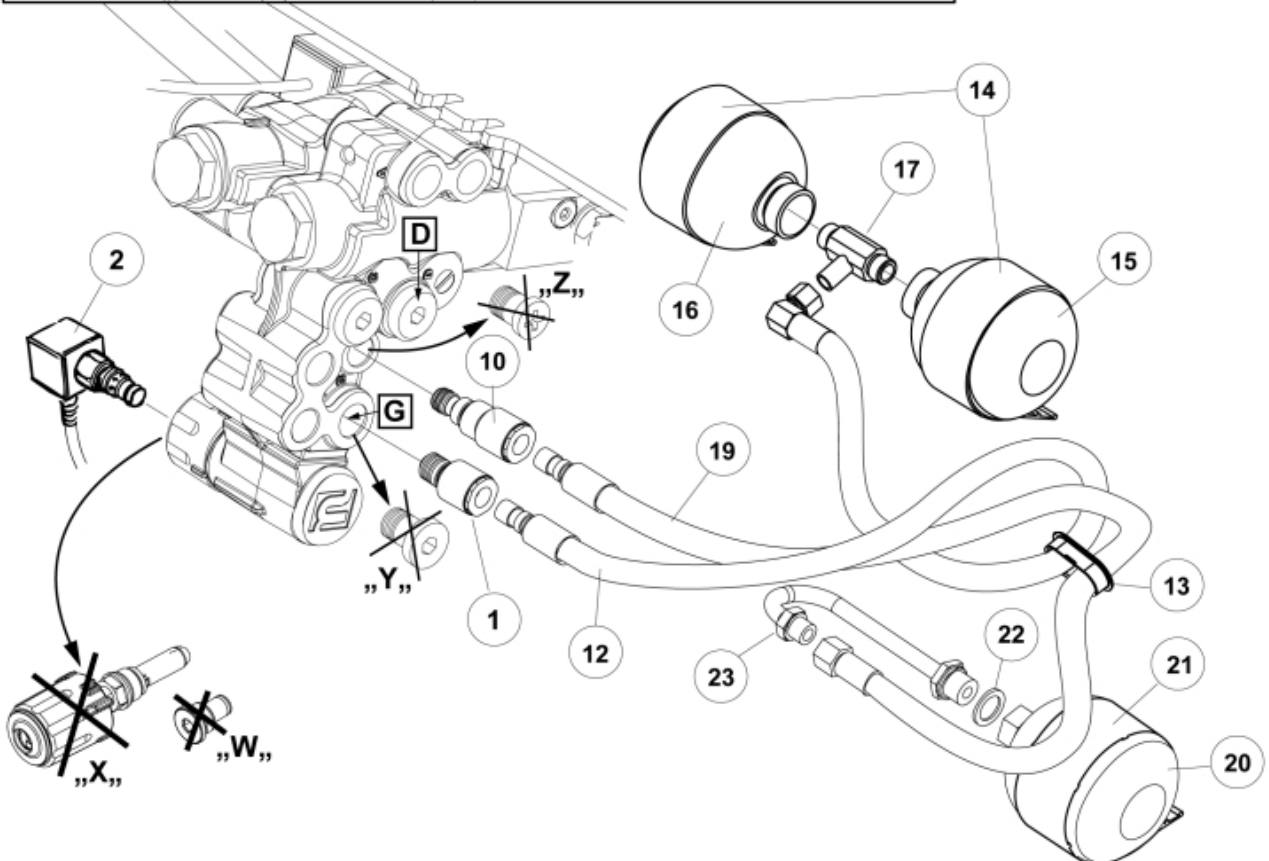

- M 5220666-1
- M 5220667-1
- M 5220670-1
- M 5220671-1
- M 5220674-1
- M 5220675-1
- M 5220678-1
- M 5220679-1

Description 2 acc + Minus
Part assemblies Suspension El. LCS
Specification Serial number from: 7332744

PartNo	Pos	Qty	Name	Specifications
5220675		1 PCS	Suspension El. LCS	7332744
9031324	1	1	Coupling	3/8"
10550264	2	1 PCS	Valve cpl.	
60062558	3	1 PCS	• Coil	
5033621	6	10	Cable tie	4.6x150
11120622	10	1 PCS	Adaptor	
9031323	11	1 PCS	SoftDrive	
9031147	12	1	• Hose	3/8" L=800mm
5215111	13	1	• Edge cover	
5215013	14	2	• Bracket	
5033773	15	1	• Accumulator	0,5L/22Bar
5034102	16	1	• Accumulator	
11120516	17	1	• T-Adapter	
9031894	18	1 PCS	SoftDrive	
9031888	19	1 PCS	• Hose	3/8" L=710mm
5034102	20	1	• Accumulator	
5215013	21	1	• Bracket	
5013853	22	1	• Dowty washer	Tredo 1/2", Part is included in kit 60007907 Hose cpl., 9032177 Hose cpl.
11120620	23	1 PCS	• Adaptor	