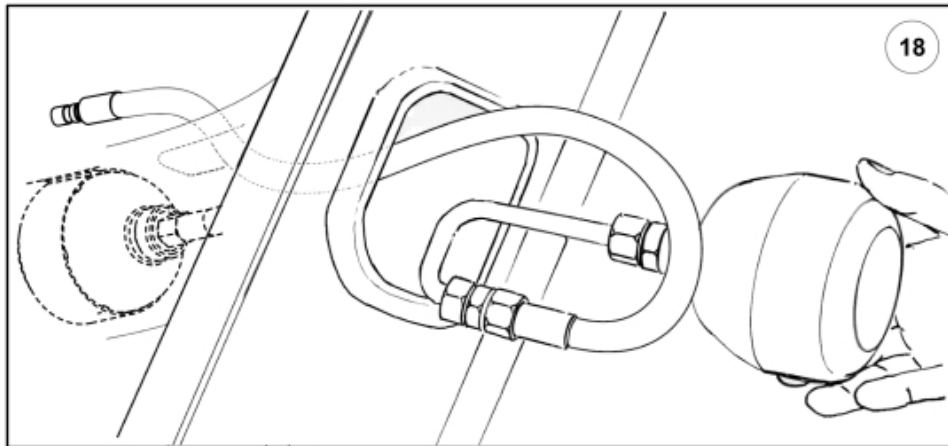

- M 5220666-1
- M 5220667-1
- M 5220670-1
- M 5220671-1
- M 5220674-1
- M 5220675-1
- M 5220678-1
- M 5220679-1

Description 2 acc + Minus
Part assemblies Suspension El. LCS
Specification Serial number from: 7332744

PartNo	Pos	Qty	Name	Specifications
5220675		1 PCS	Suspension El. LCS	7332744
9031324	1	1	Coupling	3/8"
10550264	2	1 PCS	Valve cpl.	
60062558	3	1 PCS	• Coil	
5033621	6	10	Cable tie	4.6x150
11120622	10	1 PCS	Adaptor	
9031323	11	1 PCS	SoftDrive	
9031147	12	1	• Hose	3/8" L=800mm
5215111	13	1	• Edge cover	
5215013	14	2	• Bracket	
5033773	15	1	• Accumulator	0,5L/22Bar
5034102	16	1	• Accumulator	
11120516	17	1	• T-Adapter	
9031894	18	1 PCS	SoftDrive	
9031888	19	1 PCS	• Hose	3/8" L=710mm
5034102	20	1	• Accumulator	
5215013	21	1	• Bracket	
5013853	22	1	• Dowty washer	Tredo 1/2", Part is included in kit 60007907 Hose cpl., 9032177 Hose cpl.
11120620	23	1 PCS	• Adaptor	