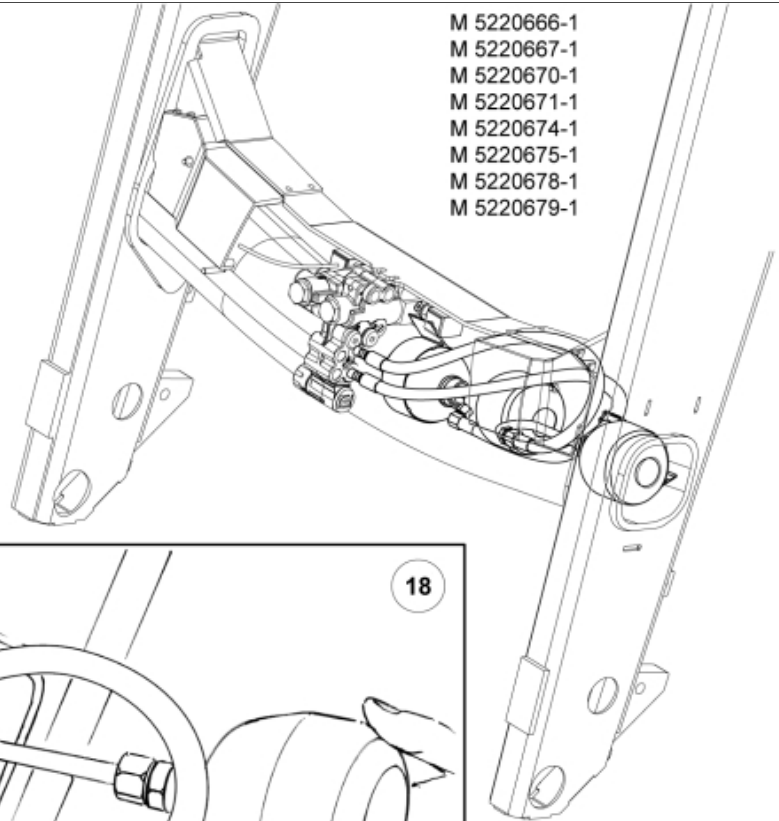

- M 5220666-1
- M 5220667-1
- M 5220670-1
- M 5220671-1
- M 5220674-1
- M 5220675-1
- M 5220678-1
- M 5220679-1

Description 2 acc + Minus
Part assemblies Suspension El. LCS
Specification Serial number from: 7332744

PartNo	Pos	Qty	Name	Specifications
5220675		1 PCS	Suspension El. LCS	7332744
9031324	1	1	Coupling	3/8"
10550264	2	1 PCS	Valve cpl.	
60062558	3	1 PCS	• Coil	
5033621	6	10	Cable tie	4.6x150
11120622	10	1 PCS	Adaptor	
9031323	11	1 PCS	SoftDrive	
9031147	12	1	• Hose	3/8" L=800mm
5215111	13	1	• Edge cover	
5215013	14	2	• Bracket	
5033773	15	1	• Accumulator	0,5L/22Bar
5034102	16	1	• Accumulator	
11120516	17	1	• T-Adapter	
9031894	18	1 PCS	SoftDrive	
9031888	19	1 PCS	• Hose	3/8" L=710mm
5034102	20	1	• Accumulator	
5215013	21	1	• Bracket	
5013853	22	1	• Dowty washer	Tredo 1/2", Part is included in kit 60007907 Hose cpl., 9032177 Hose cpl.
11120620	23	1 PCS	• Adaptor	