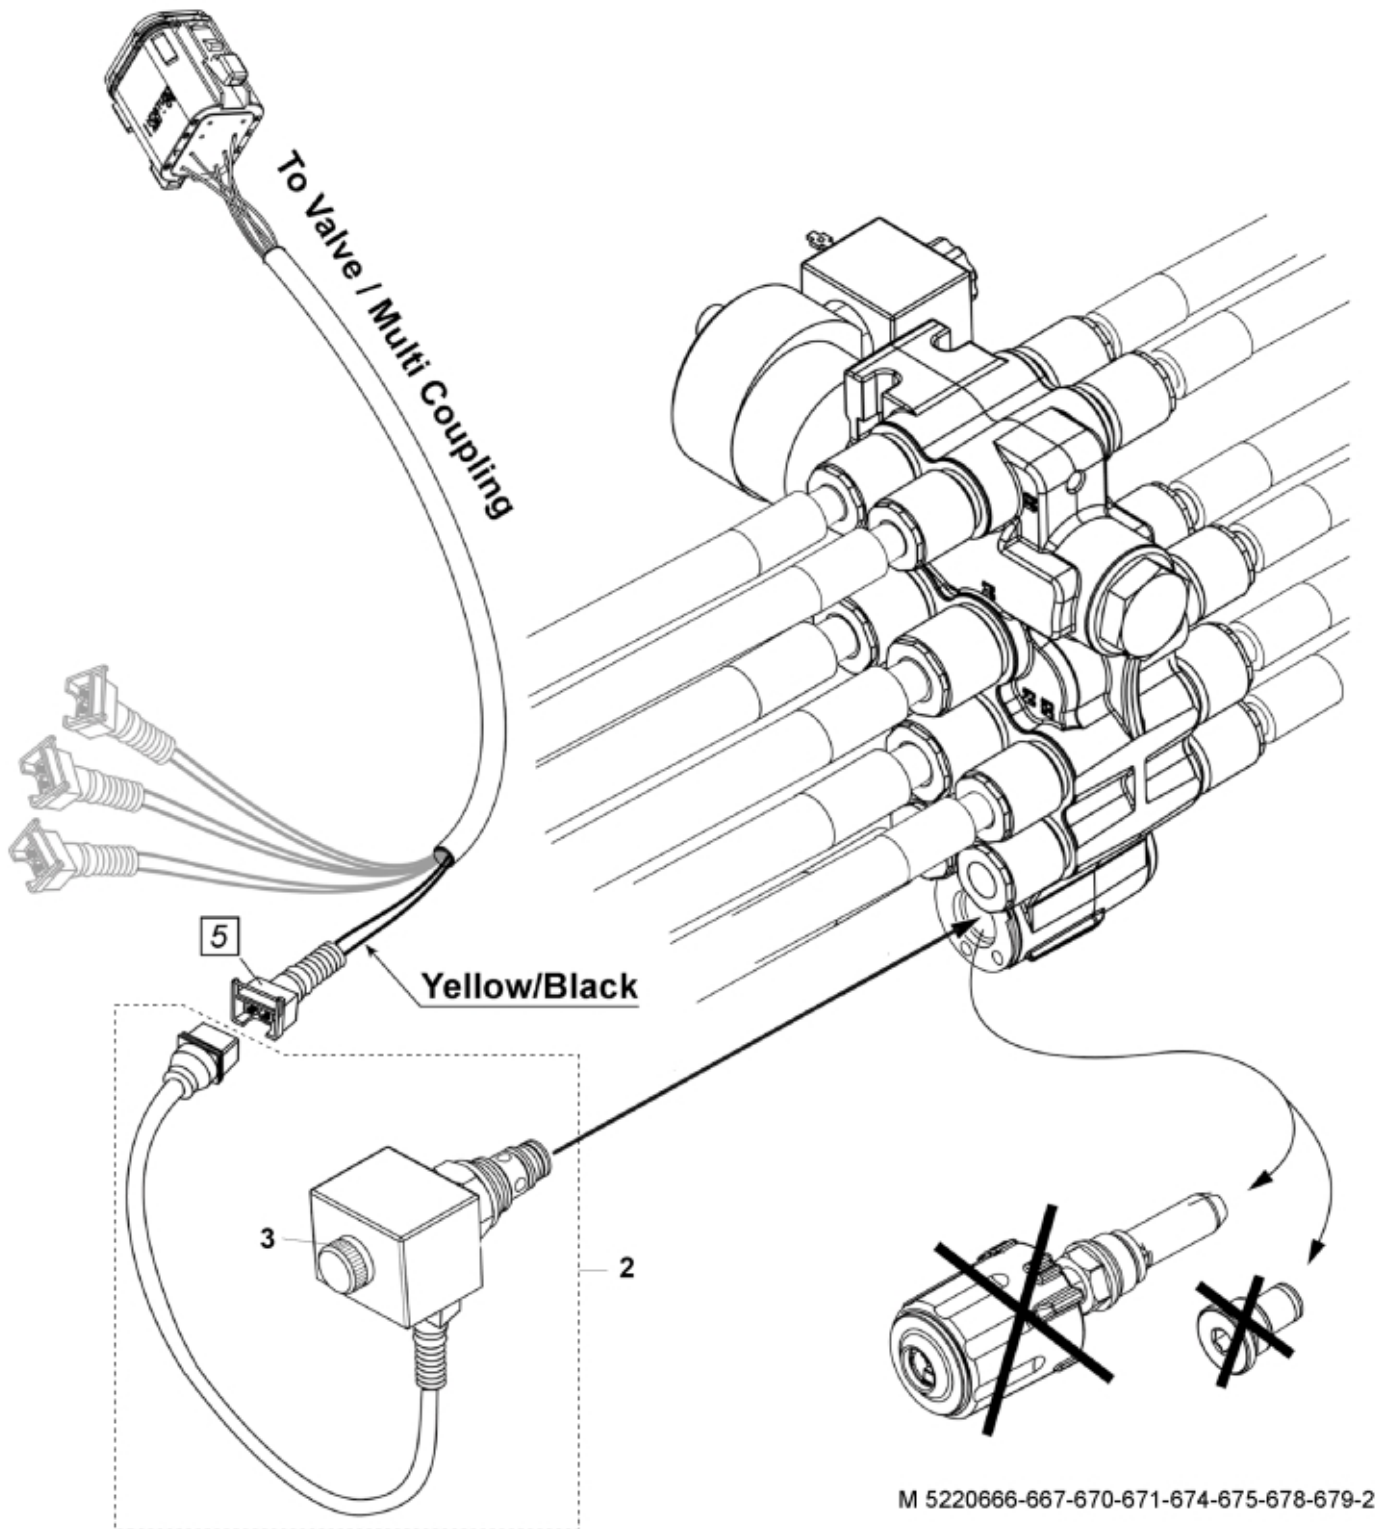

- M 5220666-1
- M 5220667-1
- M 5220670-1
- M 5220671-1
- M 5220674-1
- M 5220675-1
- M 5220678-1
- M 5220679-1

Description 2 acc + Minus
Part assemblies Suspension El. LCS
Specification Serial number from: 7332744

PartNo	Pos	Qty	Name	Specifications
5220675		1 PCS	Suspension El. LCS	7332744
9031324	1	1	Coupling	3/8"
10550264	2	1 PCS	Valve cpl.	
60062558	3	1 PCS	• Coil	
5033621	6	10	Cable tie	4.6x150
11120622	10	1 PCS	Adaptor	
9031323	11	1 PCS	SoftDrive	
9031147	12	1	• Hose	3/8" L=800mm
5215111	13	1	• Edge cover	
5215013	14	2	• Bracket	
5033773	15	1	• Accumulator	0,5L/22Bar
5034102	16	1	• Accumulator	
11120516	17	1	• T-Adapter	
9031894	18	1 PCS	SoftDrive	
9031888	19	1 PCS	• Hose	3/8" L=710mm
5034102	20	1	• Accumulator	
5215013	21	1	• Bracket	
5013853	22	1	• Dowty washer	Tredo 1/2", Part is included in kit 60007907 Hose cpl., 9032177 Hose cpl.
11120620	23	1 PCS	• Adaptor	