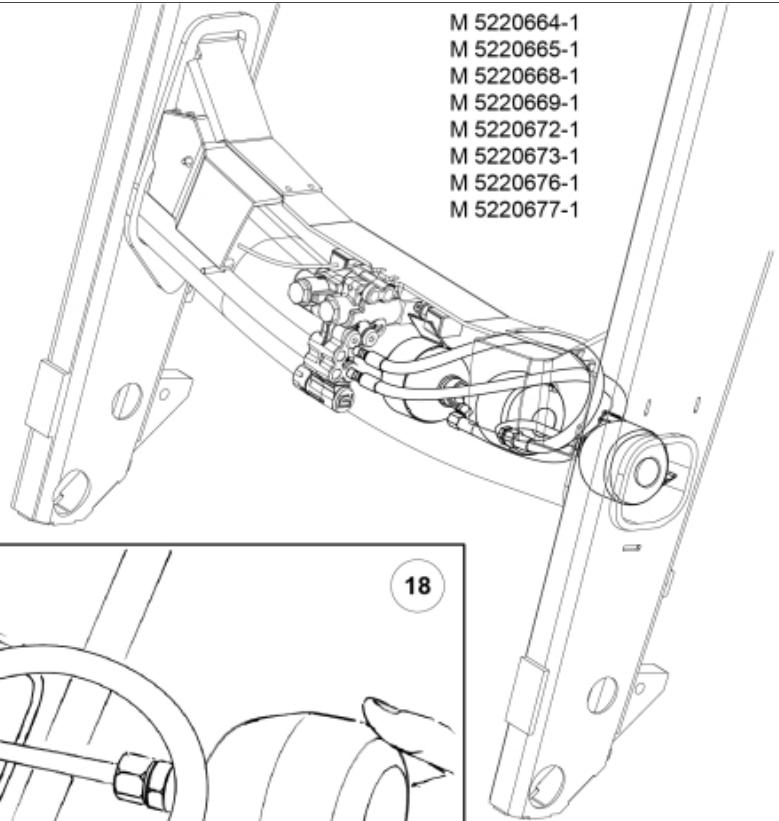

- M 5220664-1
- M 5220665-1
- M 5220668-1
- M 5220669-1
- M 5220672-1
- M 5220673-1
- M 5220676-1
- M 5220677-1

- M 5220664-2
- M 5220665-2
- M 5220668-2
- M 5220669-2
- M 5220672-2
- M 5220673-2
- M 5220676-2
- M 5220677-2

Description 2 acc + Minus
Part assemblies Suspension El.
Specification Serial number from: 7332744

PartNo	Pos	Qty	Name	Specifications
5220669		1 PCS	Suspension El.	7332744
9031324	1	1	Coupling	3/8"
5201082	3	1 PCS	Switch	
5201086	4	1	Bracket	
5103005	5	1	Frame	
5033621	6	10	Cable tie	4.6x150
10550264	7	1 PCS	Valve cpl.	
60062558	8	1 PCS	• Coil	
11120622	10	1 PCS	Adaptor	
9031320	11	1 PCS	SoftDrive	
9031147	12	1	• Hose	3/8" L=800mm
5215111	13	1	• Edge cover	
5215012	14	1	• Bracket	
5045140	15	1	• Accumulator	
5045140	16	1	• Accumulator	
11120516	17	1	• T-Adapter	
9031892	18	1 PCS	SoftDrive	for DM Loaders
9031871	19	1 PCS	• Hose	3/8" L=670mm
5034102	20	1	• Accumulator	
5215012	21	1	• Bracket	
5013853	22	1	• Dowty washer	Tredo 1/2", Part is included in kit 60007907 Hose cpl., 9032177 Hose cpl.
11120620	23	1 PCS	• Adaptor	