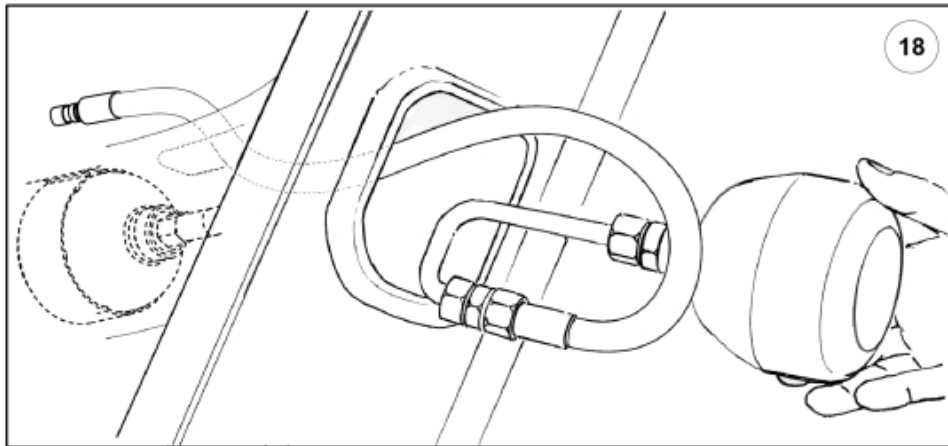

- M 5220664-1
- M 5220665-1
- M 5220668-1
- M 5220669-1
- M 5220672-1
- M 5220673-1
- M 5220676-1
- M 5220677-1

- M 5220664-2
- M 5220665-2
- M 5220668-2
- M 5220669-2
- M 5220672-2
- M 5220673-2
- M 5220676-2
- M 5220677-2

Description 2 acc + Minus
Part assemblies Suspension El.
Specification Serial number from: 7332744

PartNo	Pos	Qty	Name	Specifications
5220669		1 PCS	Suspension El.	7332744
9031324	1	1	Coupling	3/8"
5201082	3	1 PCS	Switch	
5201086	4	1	Bracket	
5103005	5	1	Frame	
5033621	6	10	Cable tie	4.6x150
10550264	7	1 PCS	Valve cpl.	
60062558	8	1 PCS	• Coil	
11120622	10	1 PCS	Adaptor	
9031320	11	1 PCS	SoftDrive	
9031147	12	1	• Hose	3/8" L=800mm
5215111	13	1	• Edge cover	
5215012	14	1	• Bracket	
5045140	15	1	• Accumulator	
5045140	16	1	• Accumulator	
11120516	17	1	• T-Adapter	
9031892	18	1 PCS	SoftDrive	for DM Loaders
9031871	19	1 PCS	• Hose	3/8" L=670mm
5034102	20	1	• Accumulator	
5215012	21	1	• Bracket	
5013853	22	1	• Dowty washer	Tredo 1/2", Part is included in kit 60007907 Hose cpl., 9032177 Hose cpl.
11120620	23	1 PCS	• Adaptor	