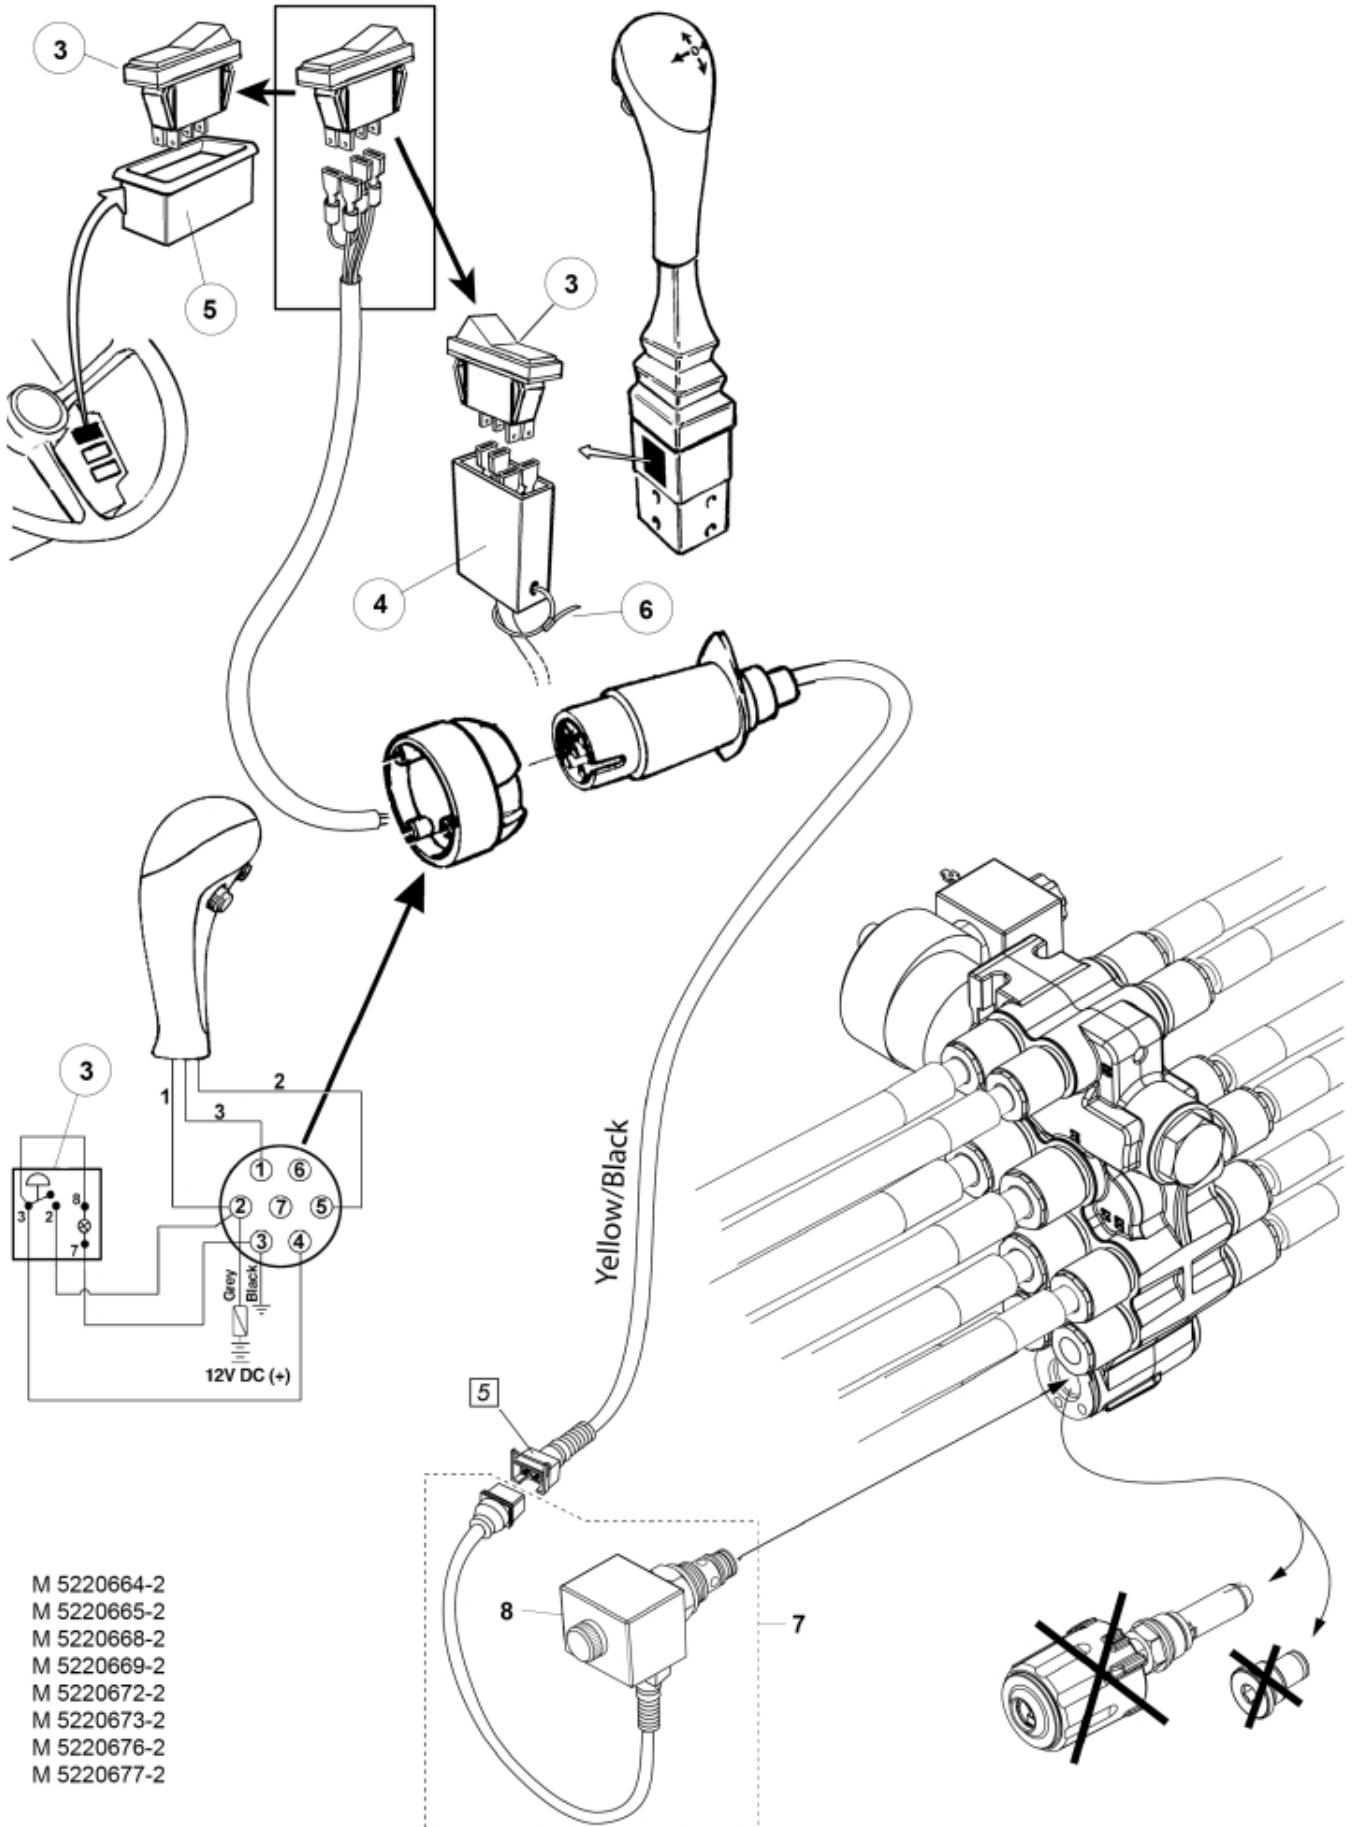

- M 5220664-1
- M 5220665-1
- M 5220668-1
- M 5220669-1
- M 5220672-1
- M 5220673-1
- M 5220676-1
- M 5220677-1

- M 5220664-2
- M 5220665-2
- M 5220668-2
- M 5220669-2
- M 5220672-2
- M 5220673-2
- M 5220676-2
- M 5220677-2

Description 2 acc + Minus
Part assemblies Suspension El.
Specification Serial number from: 7332744

PartNo	Pos	Qty	Name	Specifications
5220669		1 PCS	Suspension El.	7332744
9031324	1	1	Coupling	3/8"
5201082	3	1 PCS	Switch	
5201086	4	1	Bracket	
5103005	5	1	Frame	
5033621	6	10	Cable tie	4.6x150
10550264	7	1 PCS	Valve cpl.	
60062558	8	1 PCS	• Coil	
11120622	10	1 PCS	Adaptor	
9031320	11	1 PCS	SoftDrive	
9031147	12	1	• Hose	3/8" L=800mm
5215111	13	1	• Edge cover	
5215012	14	1	• Bracket	
5045140	15	1	• Accumulator	
5045140	16	1	• Accumulator	
11120516	17	1	• T-Adapter	
9031892	18	1 PCS	SoftDrive	for DM Loaders
9031871	19	1 PCS	• Hose	3/8" L=670mm
5034102	20	1	• Accumulator	
5215012	21	1	• Bracket	
5013853	22	1	• Dowty washer	Tredo 1/2", Part is included in kit 60007907 Hose cpl., 9032177 Hose cpl.
11120620	23	1 PCS	• Adaptor	