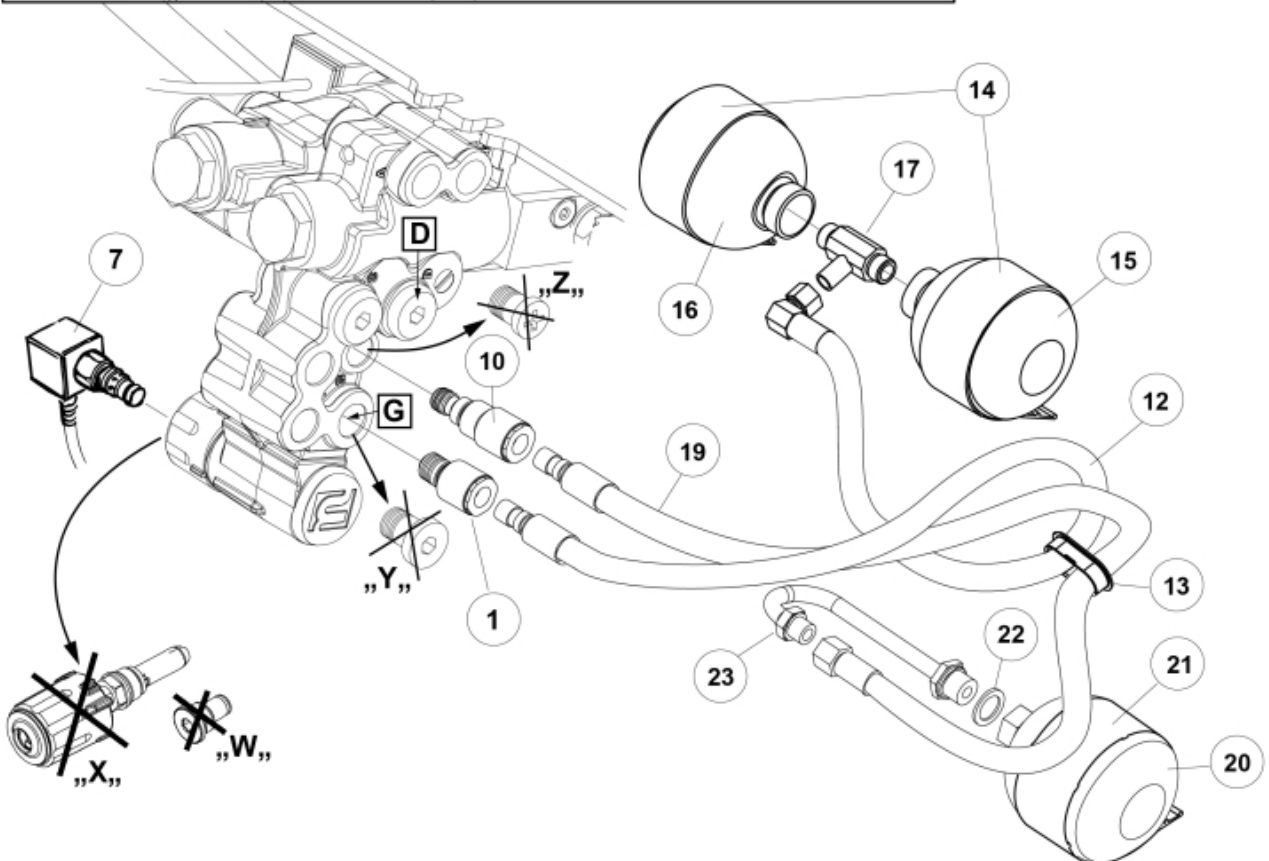

- M 5220664-1
- M 5220665-1
- M 5220668-1
- M 5220669-1
- M 5220672-1
- M 5220673-1
- M 5220676-1
- M 5220677-1

- M 5220664-2
- M 5220665-2
- M 5220668-2
- M 5220669-2
- M 5220672-2
- M 5220673-2
- M 5220676-2
- M 5220677-2

Description 2 acc + Minus
Part assemblies Suspension El.
Specification Serial number from: 7332744

PartNo	Pos	Qty	Name	Specifications
5220669		1 PCS	Suspension El.	7332744
9031324	1	1	Coupling	3/8"
5201082	3	1 PCS	Switch	
5201086	4	1	Bracket	
5103005	5	1	Frame	
5033621	6	10	Cable tie	4.6x150
10550264	7	1 PCS	Valve cpl.	
60062558	8	1 PCS	• Coil	
11120622	10	1 PCS	Adaptor	
9031320	11	1 PCS	SoftDrive	
9031147	12	1	• Hose	3/8" L=800mm
5215111	13	1	• Edge cover	
5215012	14	1	• Bracket	
5045140	15	1	• Accumulator	
5045140	16	1	• Accumulator	
11120516	17	1	• T-Adapter	
9031892	18	1 PCS	SoftDrive	for DM Loaders
9031871	19	1 PCS	• Hose	3/8" L=670mm
5034102	20	1	• Accumulator	
5215012	21	1	• Bracket	
5013853	22	1	• Dowty washer	Tredo 1/2", Part is included in kit 60007907 Hose cpl., 9032177 Hose cpl.
11120620	23	1 PCS	• Adaptor	