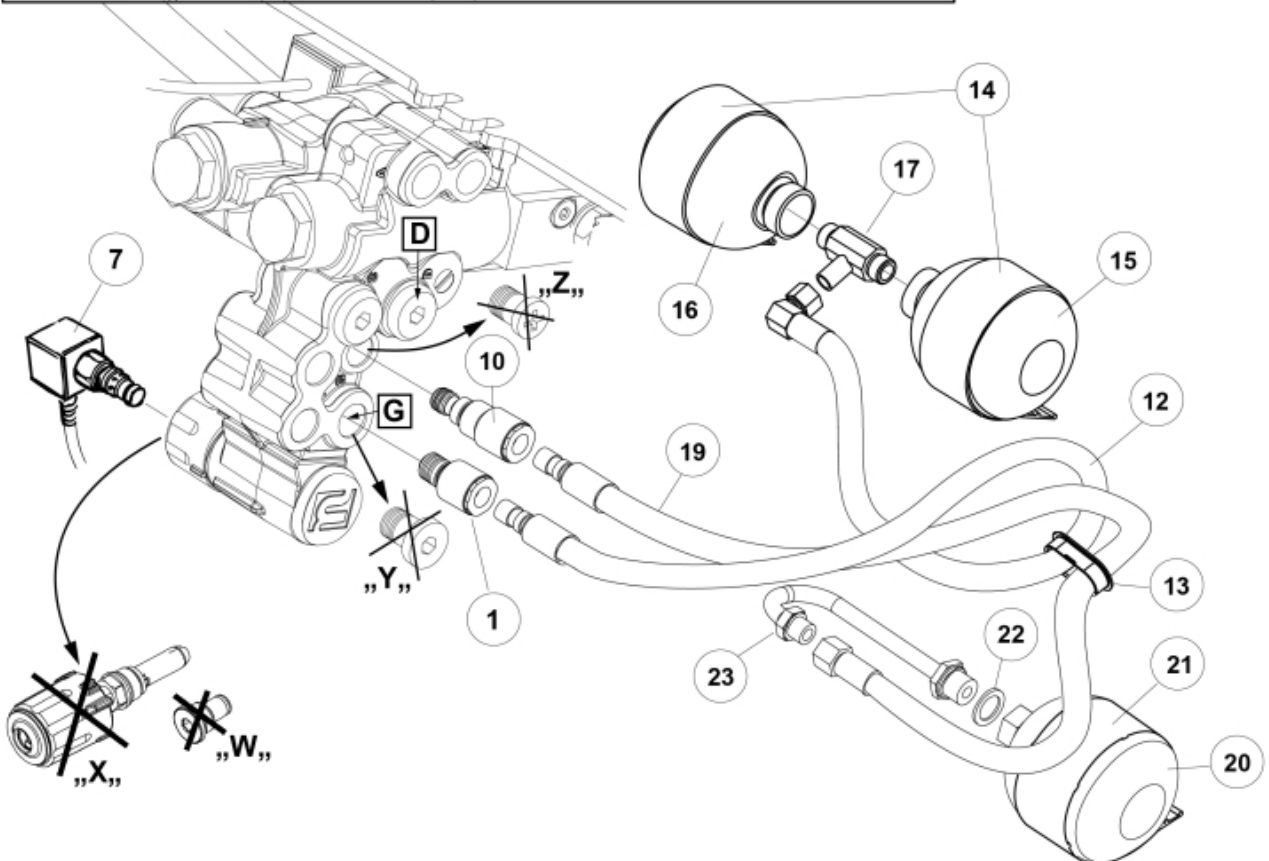

- M 5220664-1
- M 5220665-1
- M 5220668-1
- M 5220669-1
- M 5220672-1
- M 5220673-1
- M 5220676-1
- M 5220677-1

- M 5220664-2
- M 5220665-2
- M 5220668-2
- M 5220669-2
- M 5220672-2
- M 5220673-2
- M 5220676-2
- M 5220677-2

Description 2 acc + Minus
Part assemblies Suspension El.
Specification Serial number from: 7332744

PartNo	Pos	Qty	Name	Specifications
5220668		1 PCS	Suspension El.	7332744
9031324	1	1	Coupling	3/8"
5201082	3	1 PCS	Switch	
5201086	4	1	Bracket	
5103005	5	1	Frame	
5033621	6	10	Cable tie	4.6x150
10550264	7	1 PCS	Valve cpl.	
60062558	8	1 PCS	• Coil	
11120622	10	1 PCS	Adaptor	
9031320	11	11 PCS	SoftDrive	
9031147	12	1	• Hose	3/8" L=800mm
5215111	13	1	• Edge cover	
5215012	14	2	• Bracket	
5045140	15	1	• Accumulator	
5045140	16	1	• Accumulator	
11120516	17	1	• T-Adapter	
9031891	18	1 PCS	SoftDrive	
9031870	19	1 PCS	• Hose	3/8" L=580mm
5034102	20	1	• Accumulator	
5215011	21	1	• Bracket	
5013853	22	1	• Dowty washer	Tredo 1/2", Part is included in kit 60007907 Hose cpl., 9032177 Hose cpl.
11120620	23	1 PCS	• Adaptor	