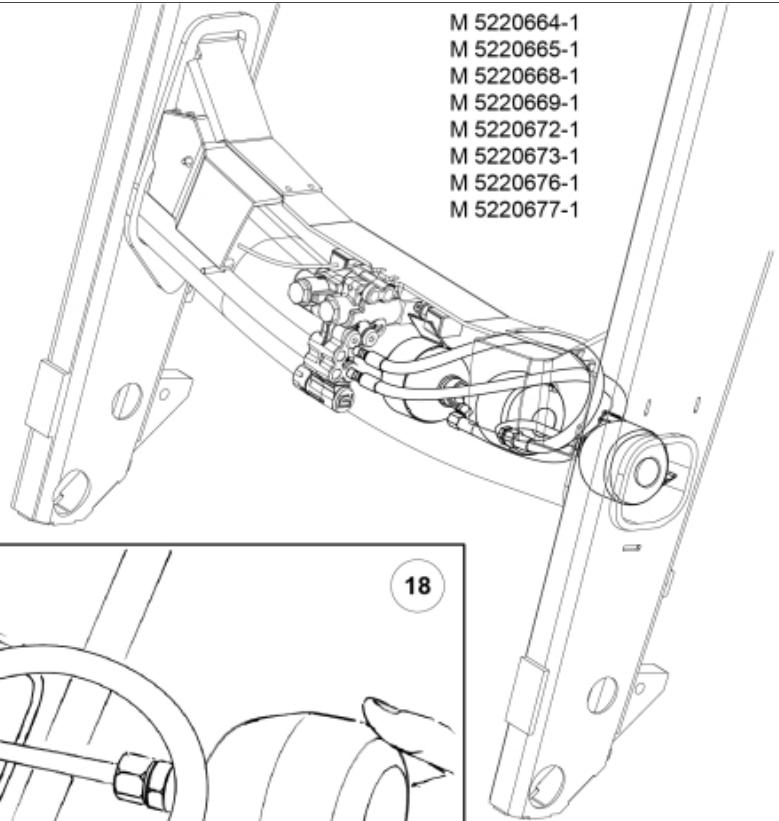

- M 5220664-1
- M 5220665-1
- M 5220668-1
- M 5220669-1
- M 5220672-1
- M 5220673-1
- M 5220676-1
- M 5220677-1

- M 5220664-2
- M 5220665-2
- M 5220668-2
- M 5220669-2
- M 5220672-2
- M 5220673-2
- M 5220676-2
- M 5220677-2

Description 2 acc + Minus
Part assemblies Suspension El.
Specification Serial number from: 7332744

PartNo	Pos	Qty	Name	Specifications
5220668		1 PCS	Suspension El.	7332744
9031324	1	1	Coupling	3/8"
5201082	3	1 PCS	Switch	
5201086	4	1	Bracket	
5103005	5	1	Frame	
5033621	6	10	Cable tie	4.6x150
10550264	7	1 PCS	Valve cpl.	
60062558	8	1 PCS	• Coil	
11120622	10	1 PCS	Adaptor	
9031320	11	11 PCS	SoftDrive	
9031147	12	1	• Hose	3/8" L=800mm
5215111	13	1	• Edge cover	
5215012	14	2	• Bracket	
5045140	15	1	• Accumulator	
5045140	16	1	• Accumulator	
11120516	17	1	• T-Adapter	
9031891	18	1 PCS	SoftDrive	
9031870	19	1 PCS	• Hose	3/8" L=580mm
5034102	20	1	• Accumulator	
5215011	21	1	• Bracket	
5013853	22	1	• Dowty washer	Tredo 1/2", Part is included in kit 60007907 Hose cpl., 9032177 Hose cpl.
11120620	23	1 PCS	• Adaptor	