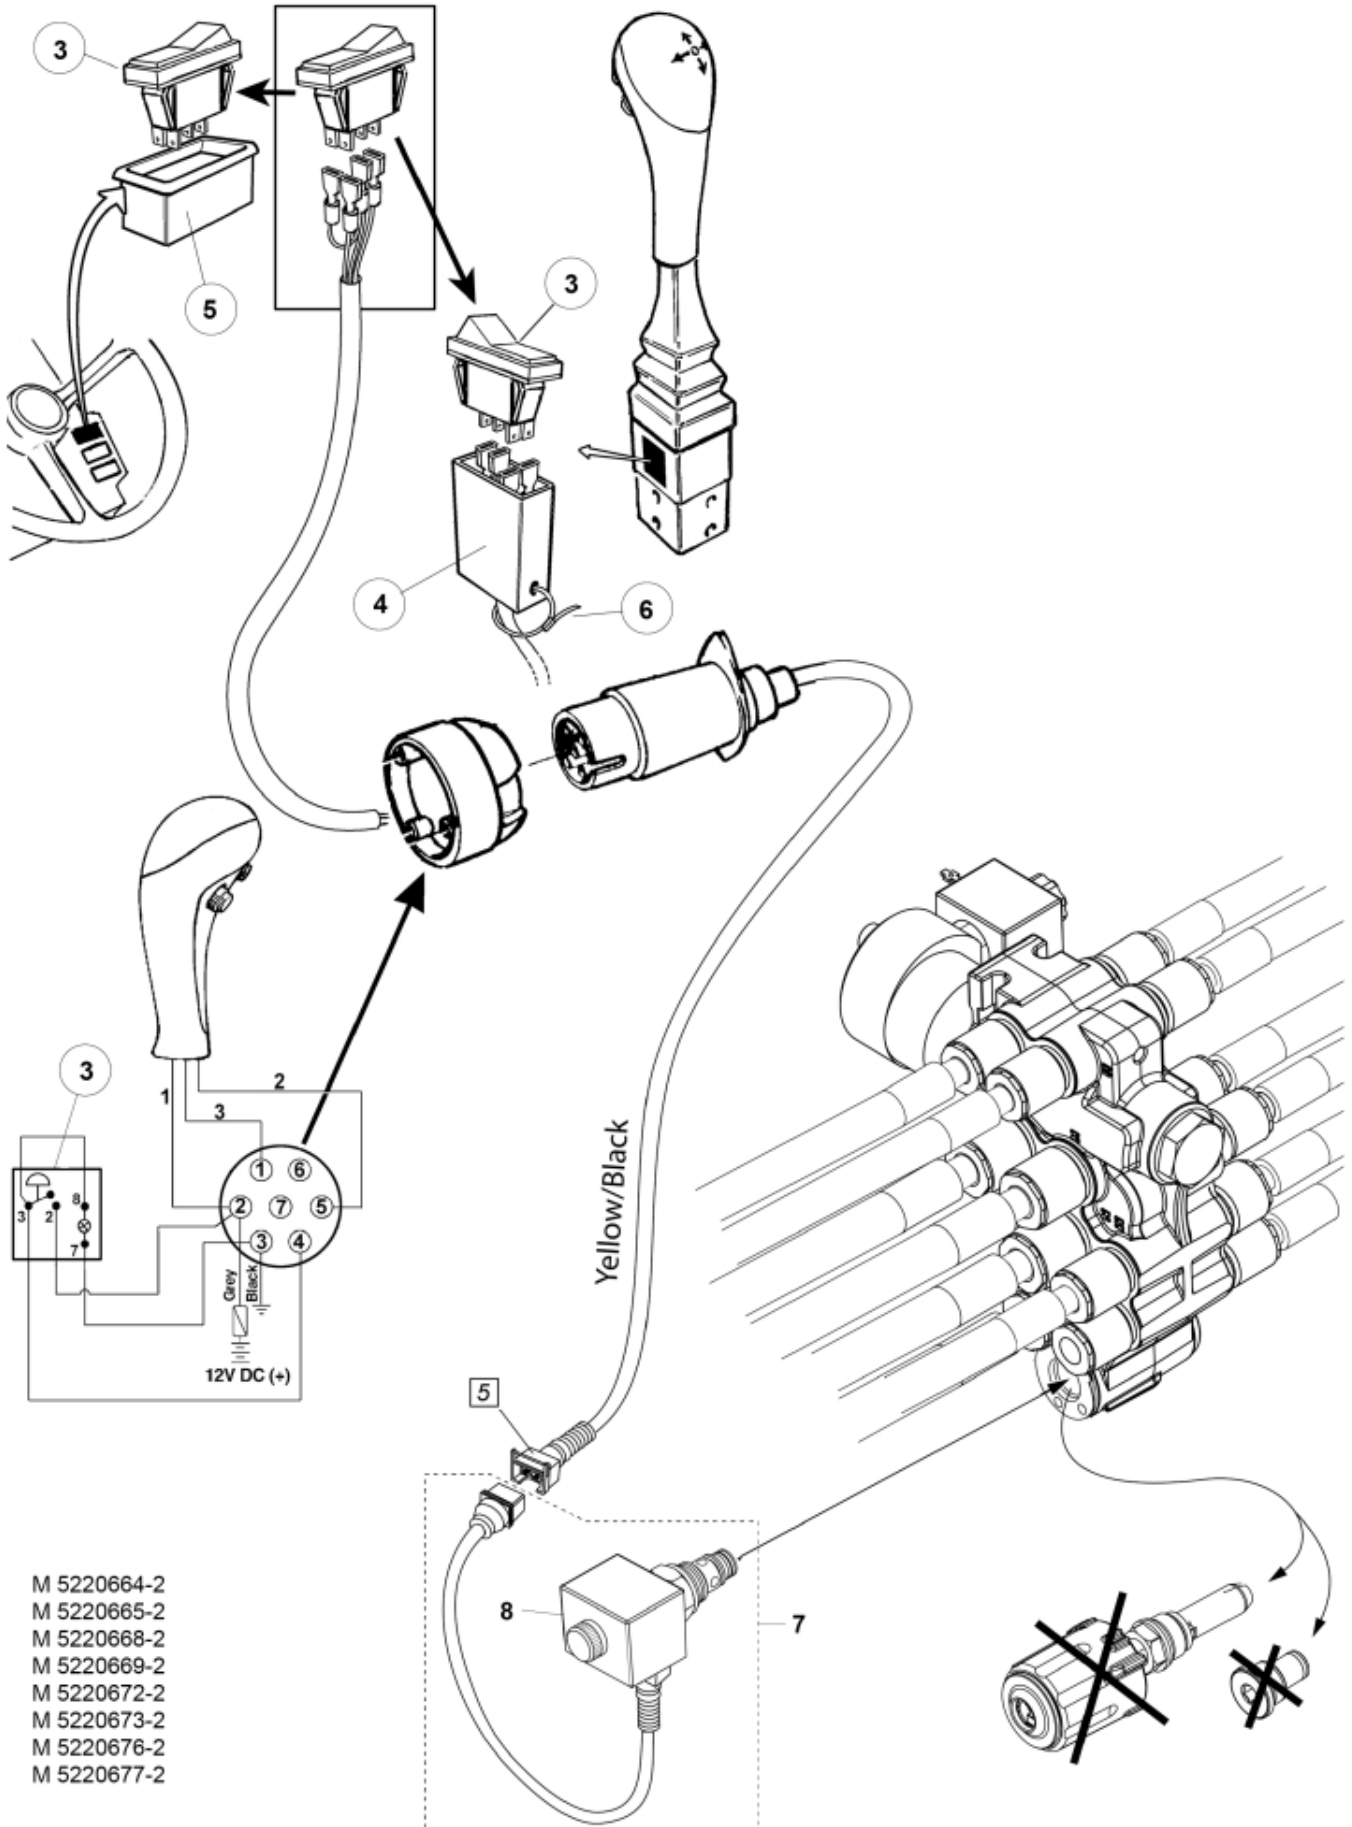

- M 5220664-1
- M 5220665-1
- M 5220668-1
- M 5220669-1
- M 5220672-1
- M 5220673-1
- M 5220676-1
- M 5220677-1

- M 5220664-2
- M 5220665-2
- M 5220668-2
- M 5220669-2
- M 5220672-2
- M 5220673-2
- M 5220676-2
- M 5220677-2

Description 2 acc + Minus
Part assemblies Suspension El.
Specification Serial number from: 7332744

PartNo	Pos	Qty	Name	Specifications
5220668		1 PCS	Suspension El.	7332744
9031324	1	1	Coupling	3/8"
5201082	3	1 PCS	Switch	
5201086	4	1	Bracket	
5103005	5	1	Frame	
5033621	6	10	Cable tie	4.6x150
10550264	7	1 PCS	Valve cpl.	
60062558	8	1 PCS	• Coil	
11120622	10	1 PCS	Adaptor	
9031320	11	11 PCS	SoftDrive	
9031147	12	1	• Hose	3/8" L=800mm
5215111	13	1	• Edge cover	
5215012	14	2	• Bracket	
5045140	15	1	• Accumulator	
5045140	16	1	• Accumulator	
11120516	17	1	• T-Adapter	
9031891	18	1 PCS	SoftDrive	
9031870	19	1 PCS	• Hose	3/8" L=580mm
5034102	20	1	• Accumulator	
5215011	21	1	• Bracket	
5013853	22	1	• Dowty washer	Tredo 1/2", Part is included in kit 60007907 Hose cpl., 9032177 Hose cpl.
11120620	23	1 PCS	• Adaptor	