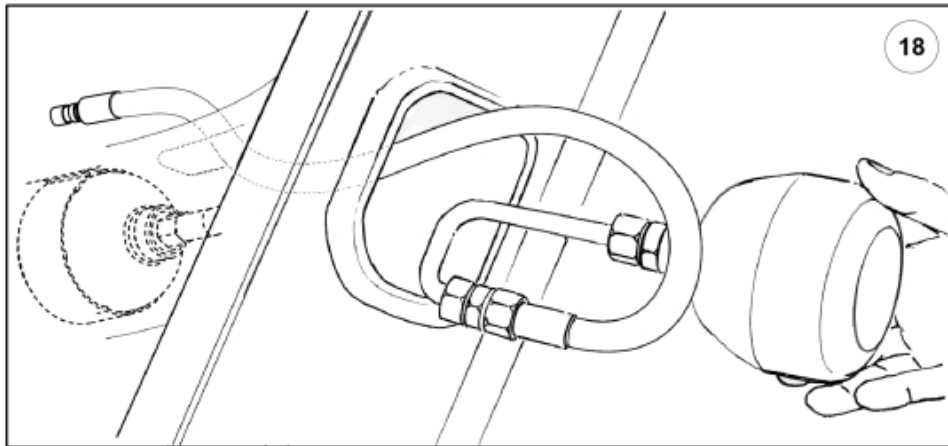

- M 5220664-1
- M 5220665-1
- M 5220668-1
- M 5220669-1
- M 5220672-1
- M 5220673-1
- M 5220676-1
- M 5220677-1

- M 5220664-2
- M 5220665-2
- M 5220668-2
- M 5220669-2
- M 5220672-2
- M 5220673-2
- M 5220676-2
- M 5220677-2

Description 2 acc + Minus
Part assemblies Suspension El.
Specification Serial number from: 7332744

PartNo	Pos	Qty	Name	Specifications
5220668		1 PCS	Suspension El.	7332744
9031324	1	1	Coupling	3/8"
5201082	3	1 PCS	Switch	
5201086	4	1	Bracket	
5103005	5	1	Frame	
5033621	6	10	Cable tie	4.6x150
10550264	7	1 PCS	Valve cpl.	
60062558	8	1 PCS	• Coil	
11120622	10	1 PCS	Adaptor	
9031320	11	11 PCS	SoftDrive	
9031147	12	1	• Hose	3/8" L=800mm
5215111	13	1	• Edge cover	
5215012	14	2	• Bracket	
5045140	15	1	• Accumulator	
5045140	16	1	• Accumulator	
11120516	17	1	• T-Adapter	
9031891	18	1 PCS	SoftDrive	
9031870	19	1 PCS	• Hose	3/8" L=580mm
5034102	20	1	• Accumulator	
5215011	21	1	• Bracket	
5013853	22	1	• Dowty washer	Tredo 1/2", Part is included in kit 60007907 Hose cpl., 9032177 Hose cpl.
11120620	23	1 PCS	• Adaptor	