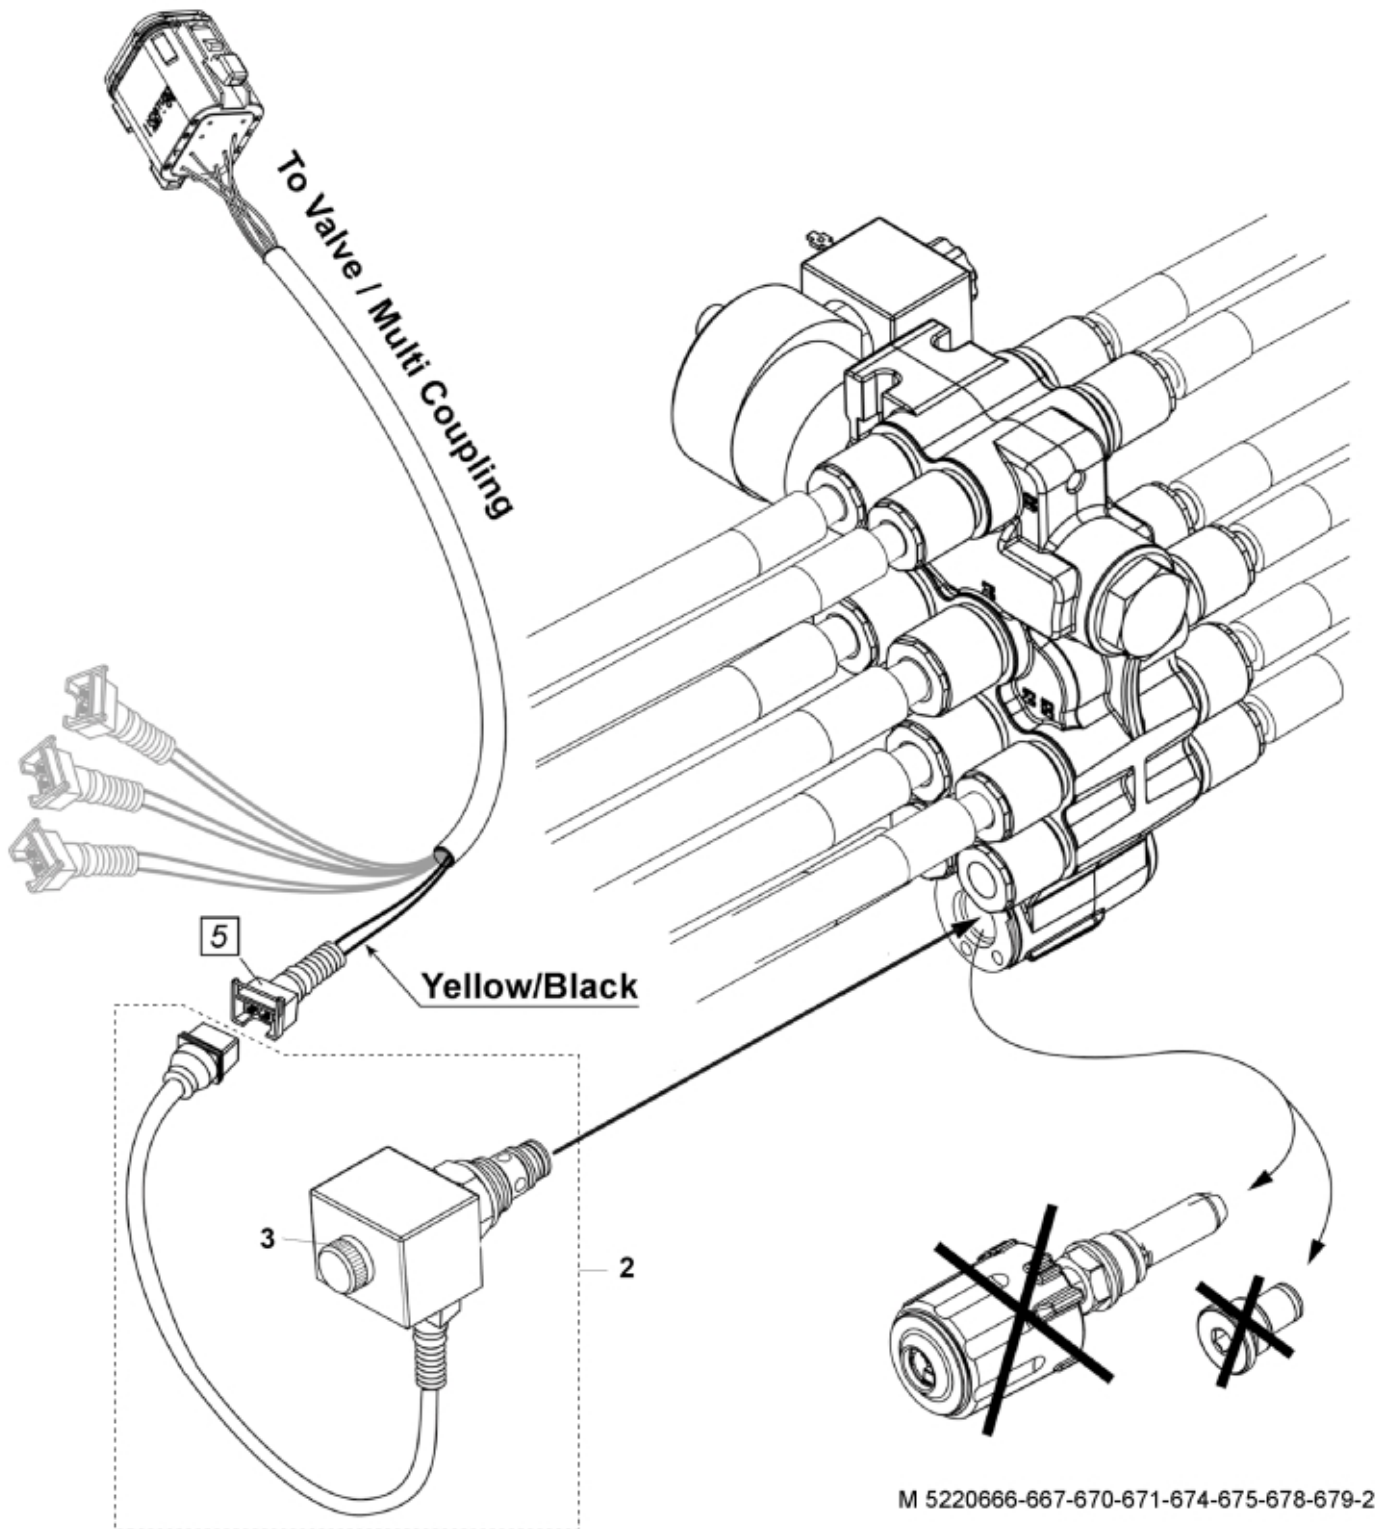

- M 5220666-1
- M 5220667-1
- M 5220670-1
- M 5220671-1
- M 5220674-1
- M 5220675-1
- M 5220678-1
- M 5220679-1

Description 2 acc + Minus
Part assemblies Suspension El. LCS
Specification Serial number from: 7332744

PartNo	Pos	Qty	Name	Specifications
5220670		1 PCS	Suspension El. LCS	7332744
9031324	1	1	Coupling	3/8"
10550264	2	1 PCS	Valve cpl.	
60062558	3	1 PCS	• Coil	
5033621	6	1	Cable tie	4.6x150
11120622	10	1 PCS	Adaptor	
9031320	11	1 PCS	SoftDrive	
9031147	12	1	• Hose	3/8" L=800mm
5215111	13	1	• Edge cover	
5215012	14	2	• Bracket	
5045140	15	1	• Accumulator	
5045140	16	1	• Accumulator	
11120516	17	1	• T-Adapter	
9031891	18	1 PCS	SoftDrive	
9031870	19	1 PCS	• Hose	3/8" L=580mm
5034102	20	1	• Accumulator	
5215011	21	1	• Bracket	
5013853	22	1	• Dowty washer	Tredo 1/2", Part is included in kit 60007907 Hose cpl., 9032177 Hose cpl.
11120620	23	1 PCS	• Adaptor	