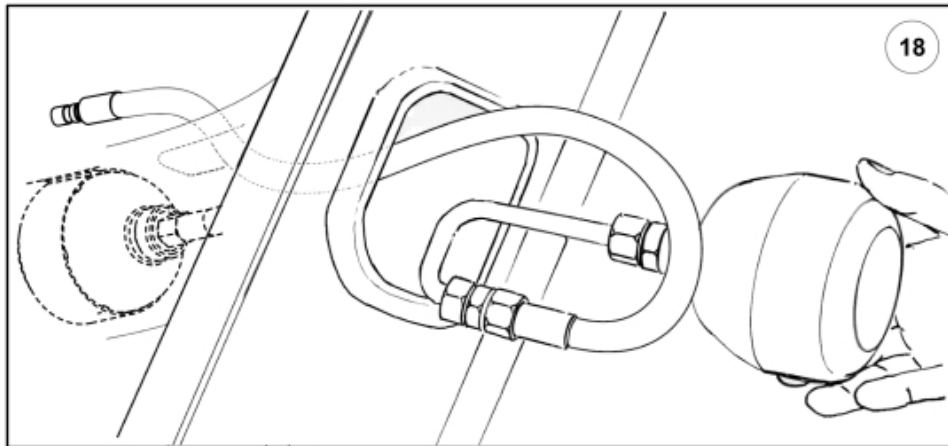

- M 5220666-1
- M 5220667-1
- M 5220670-1
- M 5220671-1
- M 5220674-1
- M 5220675-1
- M 5220678-1
- M 5220679-1

Description 2 acc + Minus
Part assemblies Suspension El. LCS
Specification Serial number from: 7332744

PartNo	Pos	Qty	Name	Specifications
5220670		1 PCS	Suspension El. LCS	7332744
9031324	1	1	Coupling	3/8"
10550264	2	1 PCS	Valve cpl.	
60062558	3	1 PCS	• Coil	
5033621	6	1	Cable tie	4.6x150
11120622	10	1 PCS	Adaptor	
9031320	11	1 PCS	SoftDrive	
9031147	12	1	• Hose	3/8" L=800mm
5215111	13	1	• Edge cover	
5215012	14	2	• Bracket	
5045140	15	1	• Accumulator	
5045140	16	1	• Accumulator	
11120516	17	1	• T-Adapter	
9031891	18	1 PCS	SoftDrive	
9031870	19	1 PCS	• Hose	3/8" L=580mm
5034102	20	1	• Accumulator	
5215011	21	1	• Bracket	
5013853	22	1	• Dowty washer	Tredo 1/2", Part is included in kit 60007907 Hose cpl., 9032177 Hose cpl.
11120620	23	1 PCS	• Adaptor	