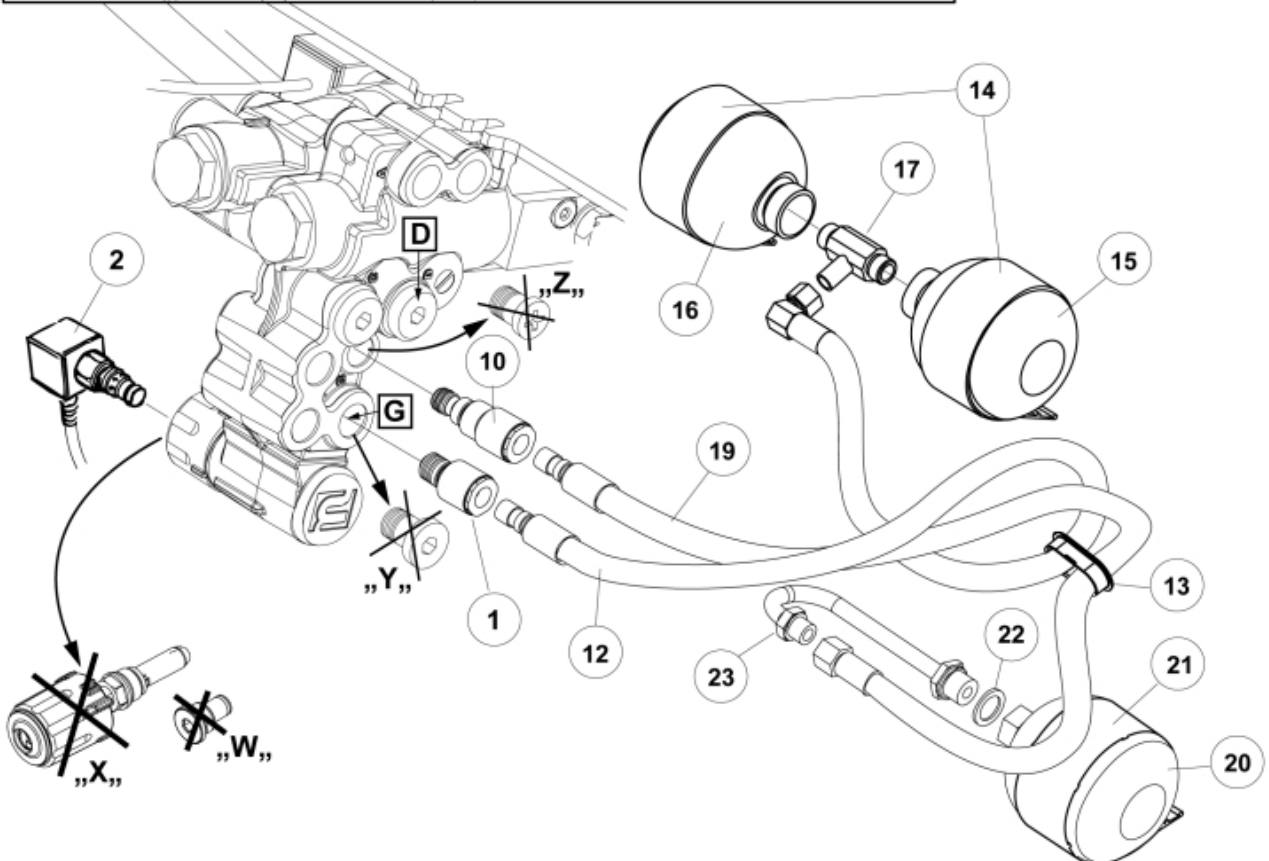

- M 5220666-1
- M 5220667-1
- M 5220670-1
- M 5220671-1
- M 5220674-1
- M 5220675-1
- M 5220678-1
- M 5220679-1

Description 2 acc + Minus
Part assemblies Suspension El. LCS
Specification Serial number from: 7332744

PartNo	Pos	Qty	Name	Specifications
5220670		1 PCS	Suspension El. LCS	7332744
9031324	1	1	Coupling	3/8"
10550264	2	1 PCS	Valve cpl.	
60062558	3	1 PCS	• Coil	
5033621	6	1	Cable tie	4.6x150
11120622	10	1 PCS	Adaptor	
9031320	11	1 PCS	SoftDrive	
9031147	12	1	• Hose	3/8" L=800mm
5215111	13	1	• Edge cover	
5215012	14	2	• Bracket	
5045140	15	1	• Accumulator	
5045140	16	1	• Accumulator	
11120516	17	1	• T-Adapter	
9031891	18	1 PCS	SoftDrive	
9031870	19	1 PCS	• Hose	3/8" L=580mm
5034102	20	1	• Accumulator	
5215011	21	1	• Bracket	
5013853	22	1	• Dowty washer	Tredo 1/2", Part is included in kit 60007907 Hose cpl., 9032177 Hose cpl.
11120620	23	1 PCS	• Adaptor	