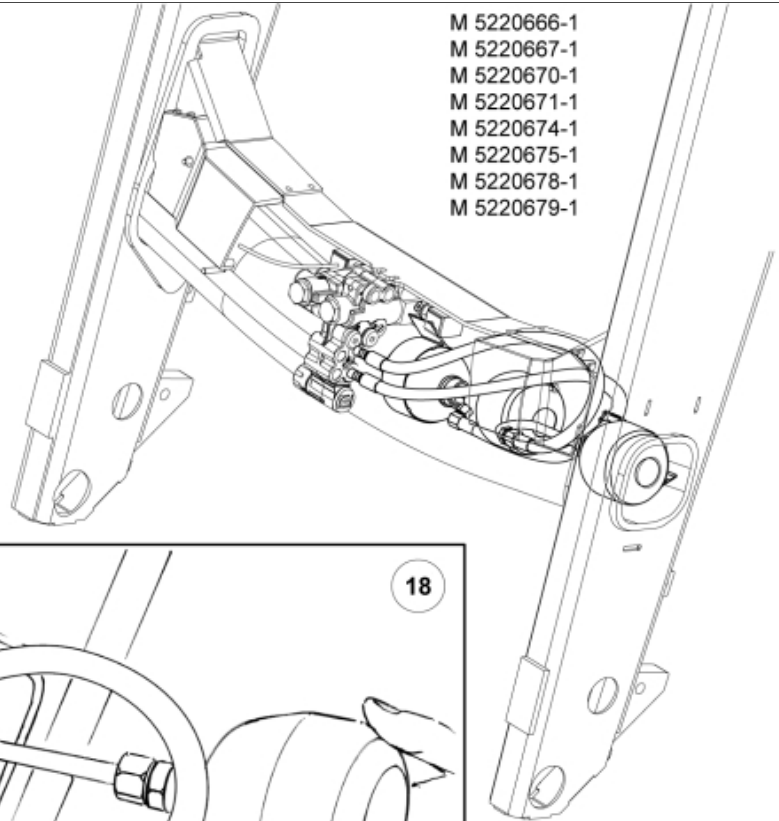

- M 5220666-1
- M 5220667-1
- M 5220670-1
- M 5220671-1
- M 5220674-1
- M 5220675-1
- M 5220678-1
- M 5220679-1

Description 2 acc + Minus
Part assemblies Suspension El. LCS
Specification Serial number from: 7332744

PartNo	Pos	Qty	Name	Specifications
5220670		1 PCS	Suspension El. LCS	7332744
9031324	1	1	Coupling	3/8"
10550264	2	1 PCS	Valve cpl.	
60062558	3	1 PCS	• Coil	
5033621	6	1	Cable tie	4.6x150
11120622	10	1 PCS	Adaptor	
9031320	11	1 PCS	SoftDrive	
9031147	12	1	• Hose	3/8" L=800mm
5215111	13	1	• Edge cover	
5215012	14	2	• Bracket	
5045140	15	1	• Accumulator	
5045140	16	1	• Accumulator	
11120516	17	1	• T-Adapter	
9031891	18	1 PCS	SoftDrive	
9031870	19	1 PCS	• Hose	3/8" L=580mm
5034102	20	1	• Accumulator	
5215011	21	1	• Bracket	
5013853	22	1	• Dowty washer	Tredo 1/2", Part is included in kit 60007907 Hose cpl., 9032177 Hose cpl.
11120620	23	1 PCS	• Adaptor	