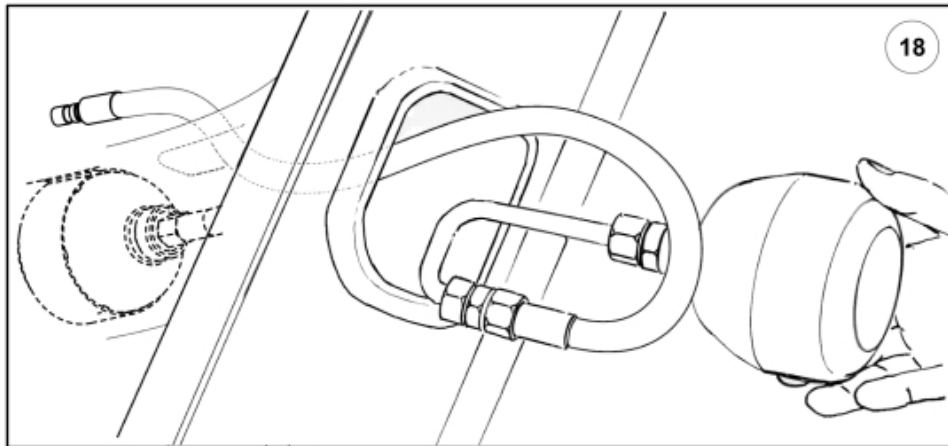

- M 5220666-1
- M 5220667-1
- M 5220670-1
- M 5220671-1
- M 5220674-1
- M 5220675-1
- M 5220678-1
- M 5220679-1

Description 2 acc + Minus
Part assemblies Suspension El. LCS
Specification Serial number from: 7332744

PartNo	Pos	Qty	Name	Specifications
5220671		1 PCS	Suspension El. LCS	7332744
9031324	1	1	Coupling	3/8"
10550264	2	1 PCS	Valve cpl.	
60062558	3	1 PCS	• Coil	
5033621	6	1	Cable tie	4.6x150
11120622	10	1 PCS	Adaptor	
9031320	11	1 PCS	SoftDrive	
9031147	12	1	• Hose	3/8" L=800mm
5215111	13	1	• Edge cover	
5215012	14	2	• Bracket	
5045140	15	1	• Accumulator	
5045140	16	1	• Accumulator	
11120516	17	1	• T-Adapter	
9031892	18	1 PCS	SoftDrive	for DM Loaders
9031871	19	1 PCS	• Hose	3/8" L=670mm
5034102	20	1	• Accumulator	
5215012	21	1	• Bracket	
5013853	22	1	• Dowty washer	Tredo 1/2", Part is included in kit 60007907 Hose cpl., 9032177 Hose cpl.
11120620	23	1 PCS	• Adaptor	