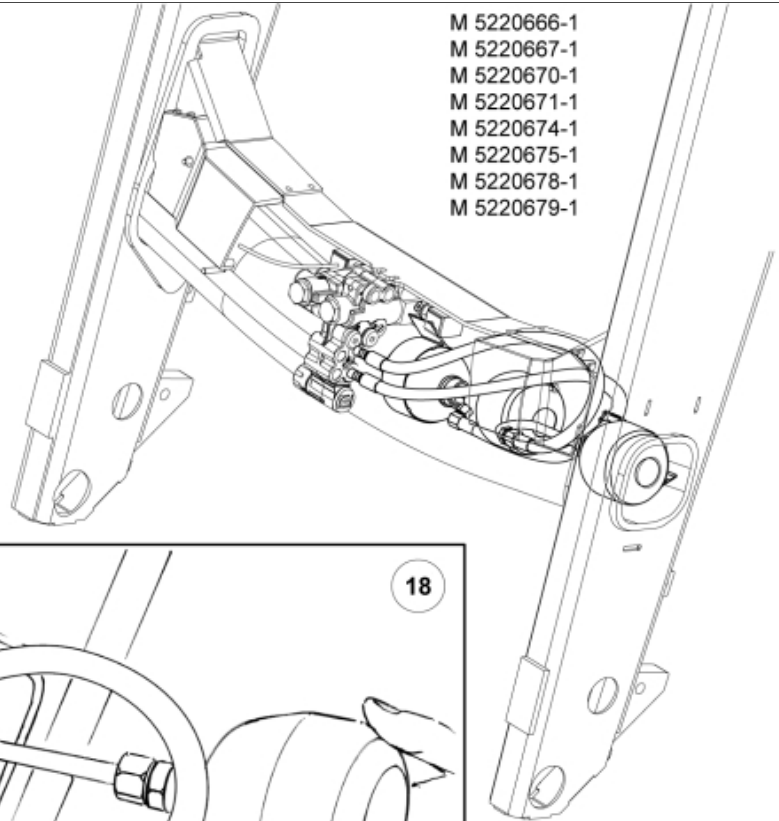

- M 5220666-1
- M 5220667-1
- M 5220670-1
- M 5220671-1
- M 5220674-1
- M 5220675-1
- M 5220678-1
- M 5220679-1

Description 2 acc + Minus
Part assemblies Suspension El. LCS
Specification Serial number from: 7332744

PartNo	Pos	Qty	Name	Specifications
5220671		1 PCS	Suspension El. LCS	7332744
9031324	1	1	Coupling	3/8"
10550264	2	1 PCS	Valve cpl.	
60062558	3	1 PCS	• Coil	
5033621	6	1	Cable tie	4.6x150
11120622	10	1 PCS	Adaptor	
9031320	11	1 PCS	SoftDrive	
9031147	12	1	• Hose	3/8" L=800mm
5215111	13	1	• Edge cover	
5215012	14	2	• Bracket	
5045140	15	1	• Accumulator	
5045140	16	1	• Accumulator	
11120516	17	1	• T-Adapter	
9031892	18	1 PCS	SoftDrive	for DM Loaders
9031871	19	1 PCS	• Hose	3/8" L=670mm
5034102	20	1	• Accumulator	
5215012	21	1	• Bracket	
5013853	22	1	• Dowty washer	Tredo 1/2", Part is included in kit 60007907 Hose cpl., 9032177 Hose cpl.
11120620	23	1 PCS	• Adaptor	