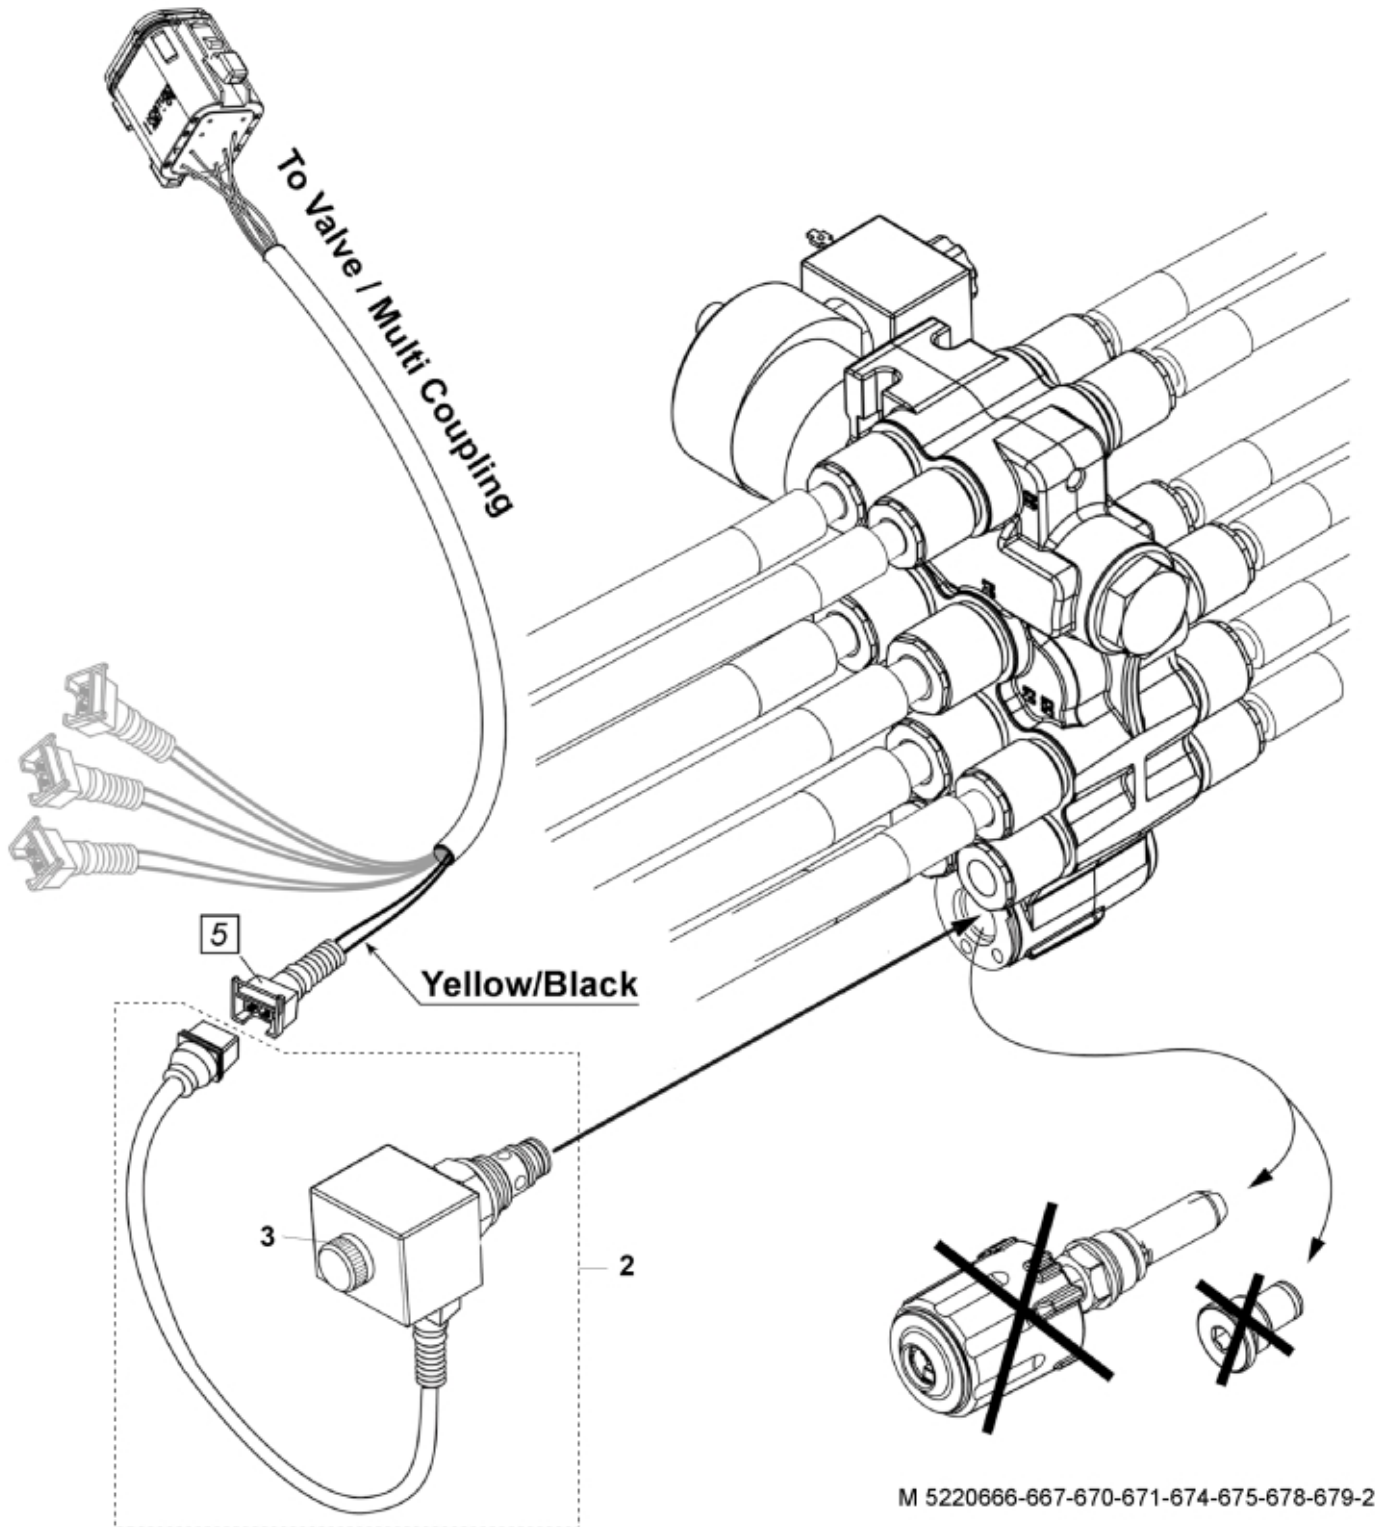

- M 5220666-1
- M 5220667-1
- M 5220670-1
- M 5220671-1
- M 5220674-1
- M 5220675-1
- M 5220678-1
- M 5220679-1

Description 2 acc + Minus
Part assemblies Suspension El. LCS
Specification Serial number from: 7332744

PartNo	Pos	Qty	Name	Specifications
5220671		1 PCS	Suspension El. LCS	7332744
9031324	1	1	Coupling	3/8"
10550264	2	1 PCS	Valve cpl.	
60062558	3	1 PCS	• Coil	
5033621	6	1	Cable tie	4.6x150
11120622	10	1 PCS	Adaptor	
9031320	11	1 PCS	SoftDrive	
9031147	12	1	• Hose	3/8" L=800mm
5215111	13	1	• Edge cover	
5215012	14	2	• Bracket	
5045140	15	1	• Accumulator	
5045140	16	1	• Accumulator	
11120516	17	1	• T-Adapter	
9031892	18	1 PCS	SoftDrive	for DM Loaders
9031871	19	1 PCS	• Hose	3/8" L=670mm
5034102	20	1	• Accumulator	
5215012	21	1	• Bracket	
5013853	22	1	• Dowty washer	Tredo 1/2", Part is included in kit 60007907 Hose cpl., 9032177 Hose cpl.
11120620	23	1 PCS	• Adaptor	