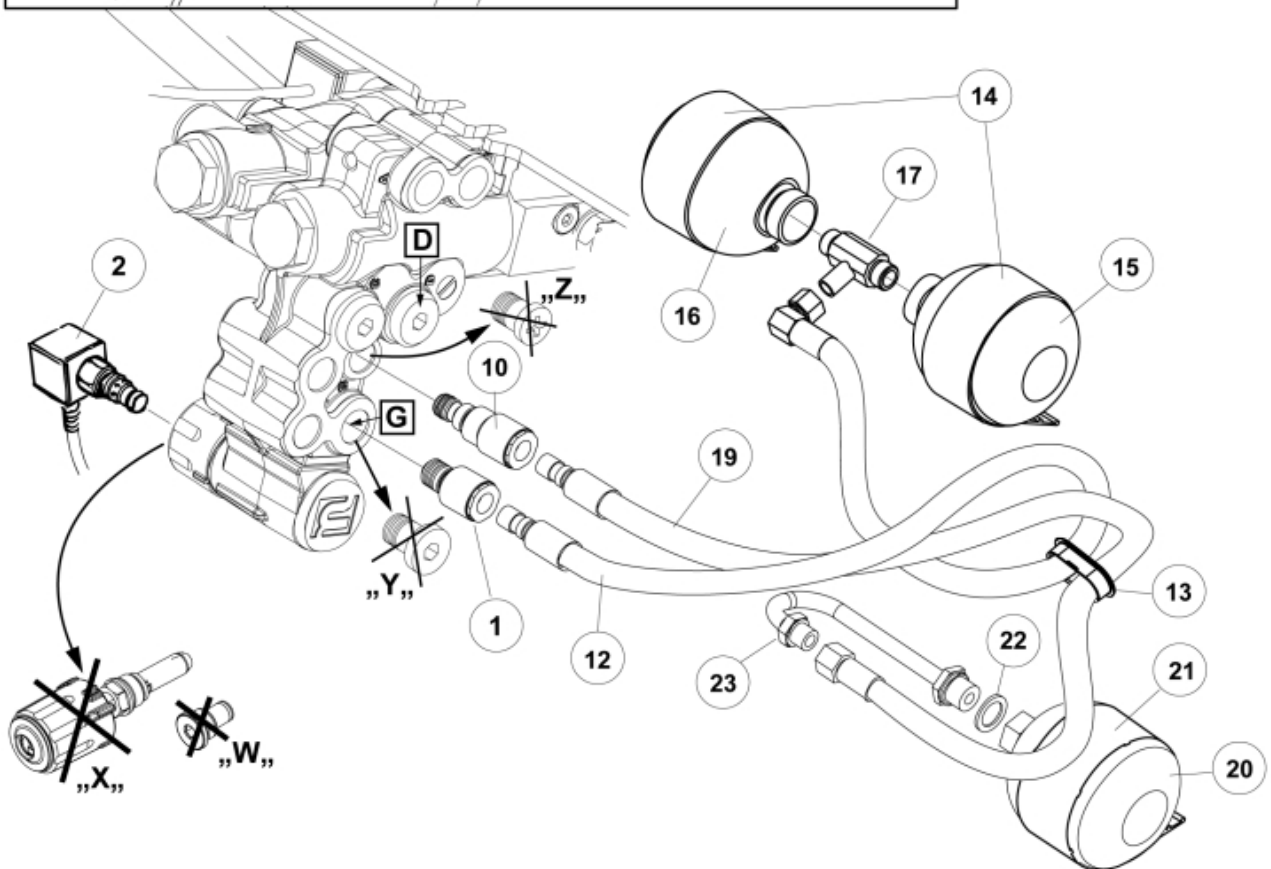

- M 5220666-1
- M 5220667-1
- M 5220670-1
- M 5220671-1
- M 5220674-1
- M 5220675-1
- M 5220678-1
- M 5220679-1

Description 2 acc + Minus
Part assemblies Suspension El. LCS
Specification Serial number from: 7332744

PartNo	Pos	Qty	Name	Specifications
5220671		1 PCS	Suspension El. LCS	7332744
9031324	1	1	Coupling	3/8"
10550264	2	1 PCS	Valve cpl.	
60062558	3	1 PCS	• Coil	
5033621	6	1	Cable tie	4.6x150
11120622	10	1 PCS	Adaptor	
9031320	11	1 PCS	SoftDrive	
9031147	12	1	• Hose	3/8" L=800mm
5215111	13	1	• Edge cover	
5215012	14	2	• Bracket	
5045140	15	1	• Accumulator	
5045140	16	1	• Accumulator	
11120516	17	1	• T-Adapter	
9031892	18	1 PCS	SoftDrive	for DM Loaders
9031871	19	1 PCS	• Hose	3/8" L=670mm
5034102	20	1	• Accumulator	
5215012	21	1	• Bracket	
5013853	22	1	• Dowty washer	Tredo 1/2", Part is included in kit 60007907 Hose cpl., 9032177 Hose cpl.
11120620	23	1 PCS	• Adaptor	