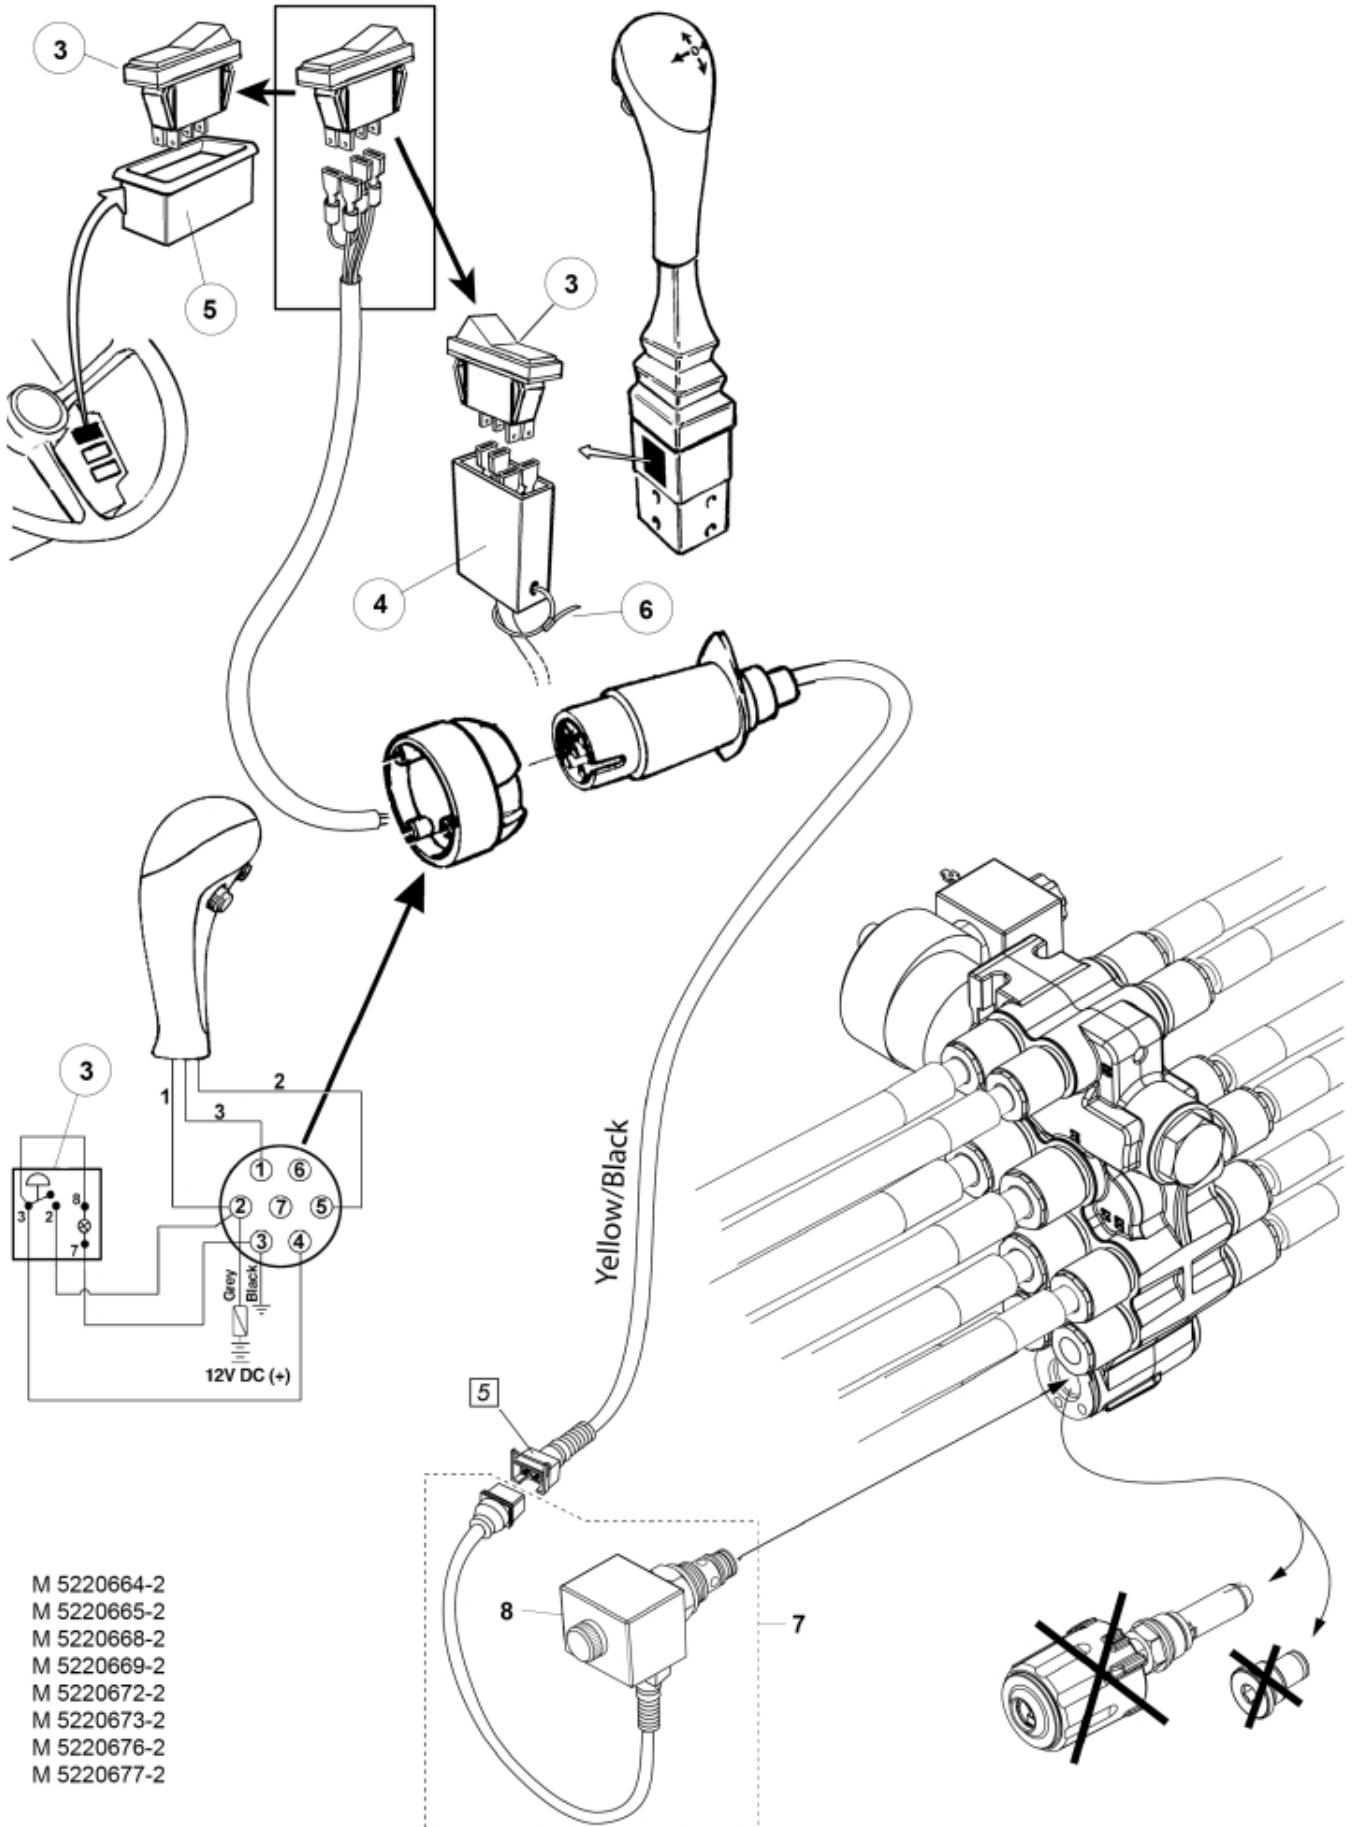

- M 5220664-1
- M 5220665-1
- M 5220668-1
- M 5220669-1
- M 5220672-1
- M 5220673-1
- M 5220676-1
- M 5220677-1

- M 5220664-2
- M 5220665-2
- M 5220668-2
- M 5220669-2
- M 5220672-2
- M 5220673-2
- M 5220676-2
- M 5220677-2

Description 2 acc + Minus
Part assemblies Suspension El.
Specification Serial number from: 7332744

PartNo	Pos	Qty	Name	Specifications
5220676		1 PCS	Suspension El.	7332744
9031324	1	1	Coupling	3/8"
5201082	3	1 PCS	Switch	
5201086	4	1	Bracket	
5103005	5	1	Frame	
5033621	6	10	Cable tie	4.6x150
10550264	7	1 PCS	Valve cpl.	
60062558	8	1 PCS	• Coil	
11120622	10	1 PCS	Adaptor	
9031323	11	1 PCS	SoftDrive	
9031147	12	1	• Hose	3/8" L=800mm
5215111	13	1	• Edge cover	
5215013	14	2	• Bracket	
5033773	15	1	• Accumulator	0,5L/22Bar
5034102	16	1	• Accumulator	
11120516	17	1	• T-Adapter	
9031893	18	1 PCS	SoftDrive	
9031871	19	1 PCS	• Hose	3/8" L=670mm
5034102	20	1	• Accumulator	
5215013	21	1	• Bracket	
5013853	22	1	• Dowty washer	Tredo 1/2", Part is included in kit 60007907 Hose cpl., 9032177 Hose cpl.
11120620	23	1 PCS	• Adaptor	