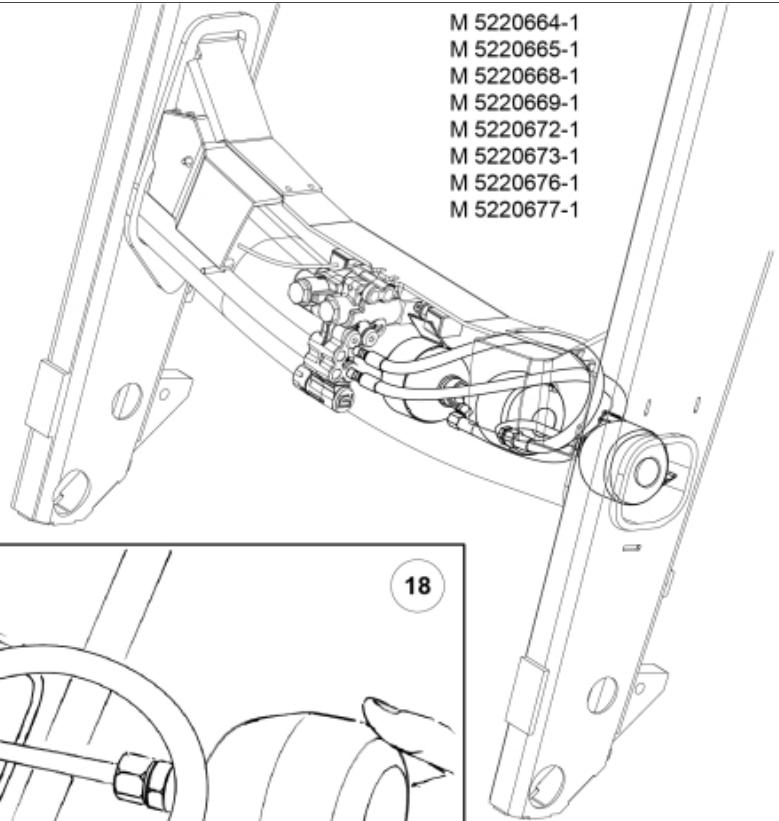

- M 5220664-1
- M 5220665-1
- M 5220668-1
- M 5220669-1
- M 5220672-1
- M 5220673-1
- M 5220676-1
- M 5220677-1

- M 5220664-2
- M 5220665-2
- M 5220668-2
- M 5220669-2
- M 5220672-2
- M 5220673-2
- M 5220676-2
- M 5220677-2

Description 2 acc + Minus
Part assemblies Suspension El.
Specification Serial number from: 7332744

PartNo	Pos	Qty	Name	Specifications
5220676		1 PCS	Suspension El.	7332744
9031324	1	1	Coupling	3/8"
5201082	3	1 PCS	Switch	
5201086	4	1	Bracket	
5103005	5	1	Frame	
5033621	6	10	Cable tie	4.6x150
10550264	7	1 PCS	Valve cpl.	
60062558	8	1 PCS	• Coil	
11120622	10	1 PCS	Adaptor	
9031323	11	1 PCS	SoftDrive	
9031147	12	1	• Hose	3/8" L=800mm
5215111	13	1	• Edge cover	
5215013	14	2	• Bracket	
5033773	15	1	• Accumulator	0,5L/22Bar
5034102	16	1	• Accumulator	
11120516	17	1	• T-Adapter	
9031893	18	1 PCS	SoftDrive	
9031871	19	1 PCS	• Hose	3/8" L=670mm
5034102	20	1	• Accumulator	
5215013	21	1	• Bracket	
5013853	22	1	• Dowty washer	Tredo 1/2", Part is included in kit 60007907 Hose cpl., 9032177 Hose cpl.
11120620	23	1 PCS	• Adaptor	