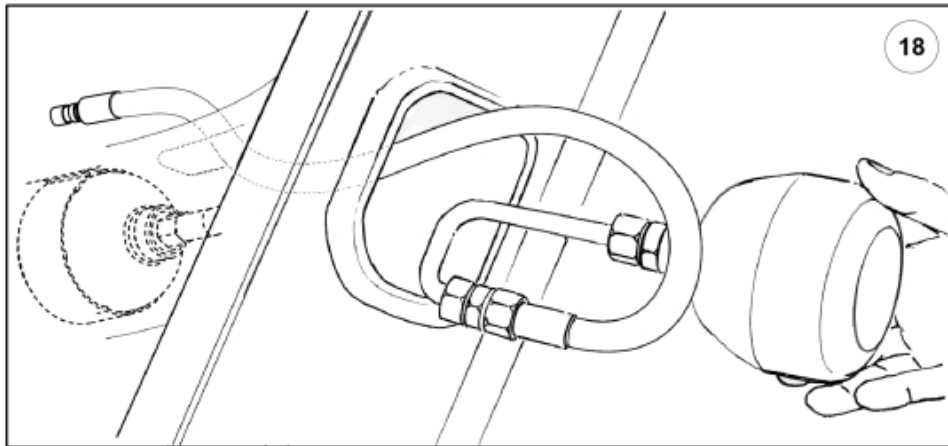

- M 5220664-1
- M 5220665-1
- M 5220668-1
- M 5220669-1
- M 5220672-1
- M 5220673-1
- M 5220676-1
- M 5220677-1

- M 5220664-2
- M 5220665-2
- M 5220668-2
- M 5220669-2
- M 5220672-2
- M 5220673-2
- M 5220676-2
- M 5220677-2

Description 2 acc + Minus
Part assemblies Suspension El.
Specification Serial number from: 7332744

PartNo	Pos	Qty	Name	Specifications
5220676		1 PCS	Suspension El.	7332744
9031324	1	1	Coupling	3/8"
5201082	3	1 PCS	Switch	
5201086	4	1	Bracket	
5103005	5	1	Frame	
5033621	6	10	Cable tie	4.6x150
10550264	7	1 PCS	Valve cpl.	
60062558	8	1 PCS	• Coil	
11120622	10	1 PCS	Adaptor	
9031323	11	1 PCS	SoftDrive	
9031147	12	1	• Hose	3/8" L=800mm
5215111	13	1	• Edge cover	
5215013	14	2	• Bracket	
5033773	15	1	• Accumulator	0,5L/22Bar
5034102	16	1	• Accumulator	
11120516	17	1	• T-Adapter	
9031893	18	1 PCS	SoftDrive	
9031871	19	1 PCS	• Hose	3/8" L=670mm
5034102	20	1	• Accumulator	
5215013	21	1	• Bracket	
5013853	22	1	• Dowty washer	Tredo 1/2", Part is included in kit 60007907 Hose cpl., 9032177 Hose cpl.
11120620	23	1 PCS	• Adaptor	