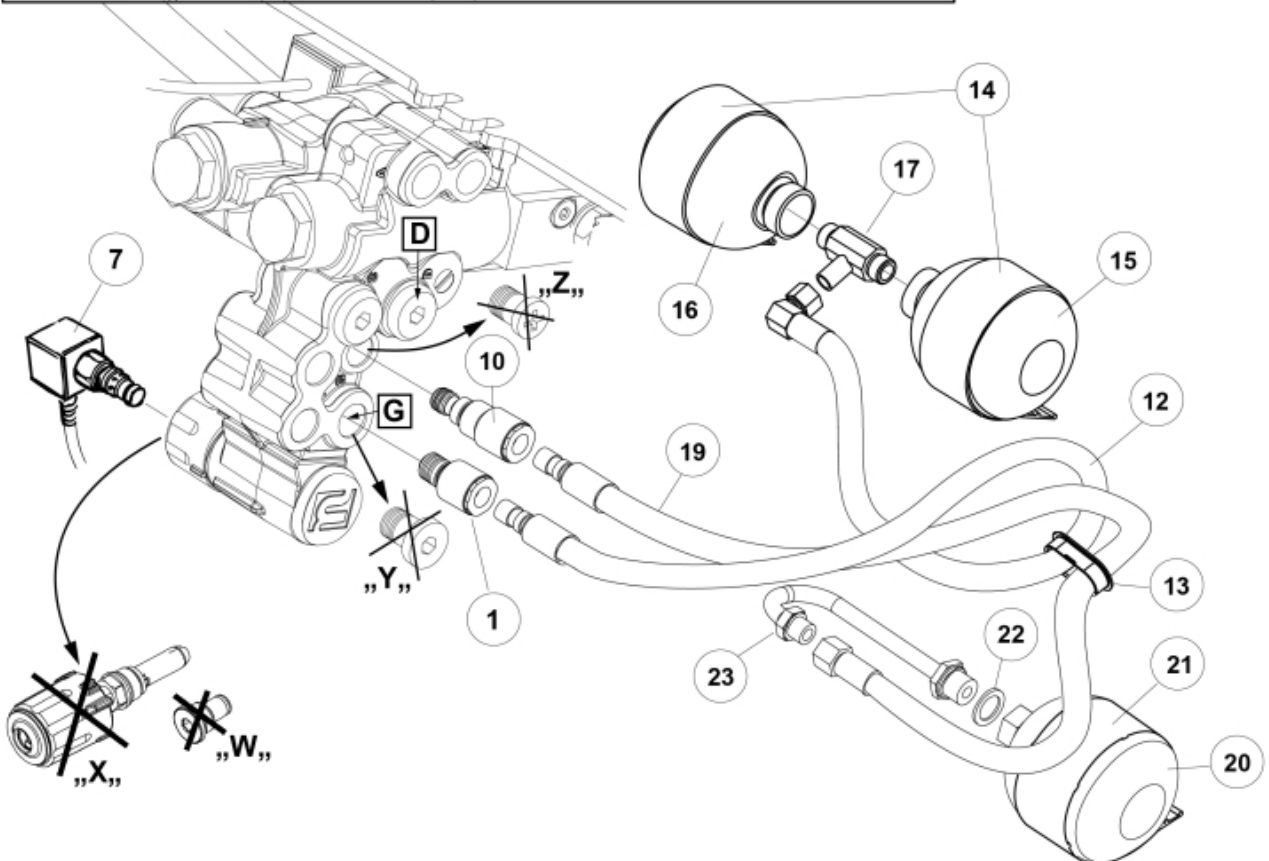

- M 5220664-1
- M 5220665-1
- M 5220668-1
- M 5220669-1
- M 5220672-1
- M 5220673-1
- M 5220676-1
- M 5220677-1

- M 5220664-2
- M 5220665-2
- M 5220668-2
- M 5220669-2
- M 5220672-2
- M 5220673-2
- M 5220676-2
- M 5220677-2

Description 2 acc + Minus
Part assemblies Suspension El.
Specification Serial number from: 7332744

PartNo	Pos	Qty	Name	Specifications
5220676		1 PCS	Suspension El.	7332744
9031324	1	1	Coupling	3/8"
5201082	3	1 PCS	Switch	
5201086	4	1	Bracket	
5103005	5	1	Frame	
5033621	6	10	Cable tie	4.6x150
10550264	7	1 PCS	Valve cpl.	
60062558	8	1 PCS	• Coil	
11120622	10	1 PCS	Adaptor	
9031323	11	1 PCS	SoftDrive	
9031147	12	1	• Hose	3/8" L=800mm
5215111	13	1	• Edge cover	
5215013	14	2	• Bracket	
5033773	15	1	• Accumulator	0,5L/22Bar
5034102	16	1	• Accumulator	
11120516	17	1	• T-Adapter	
9031893	18	1 PCS	SoftDrive	
9031871	19	1 PCS	• Hose	3/8" L=670mm
5034102	20	1	• Accumulator	
5215013	21	1	• Bracket	
5013853	22	1	• Dowty washer	Tredo 1/2", Part is included in kit 60007907 Hose cpl., 9032177 Hose cpl.
11120620	23	1 PCS	• Adaptor	