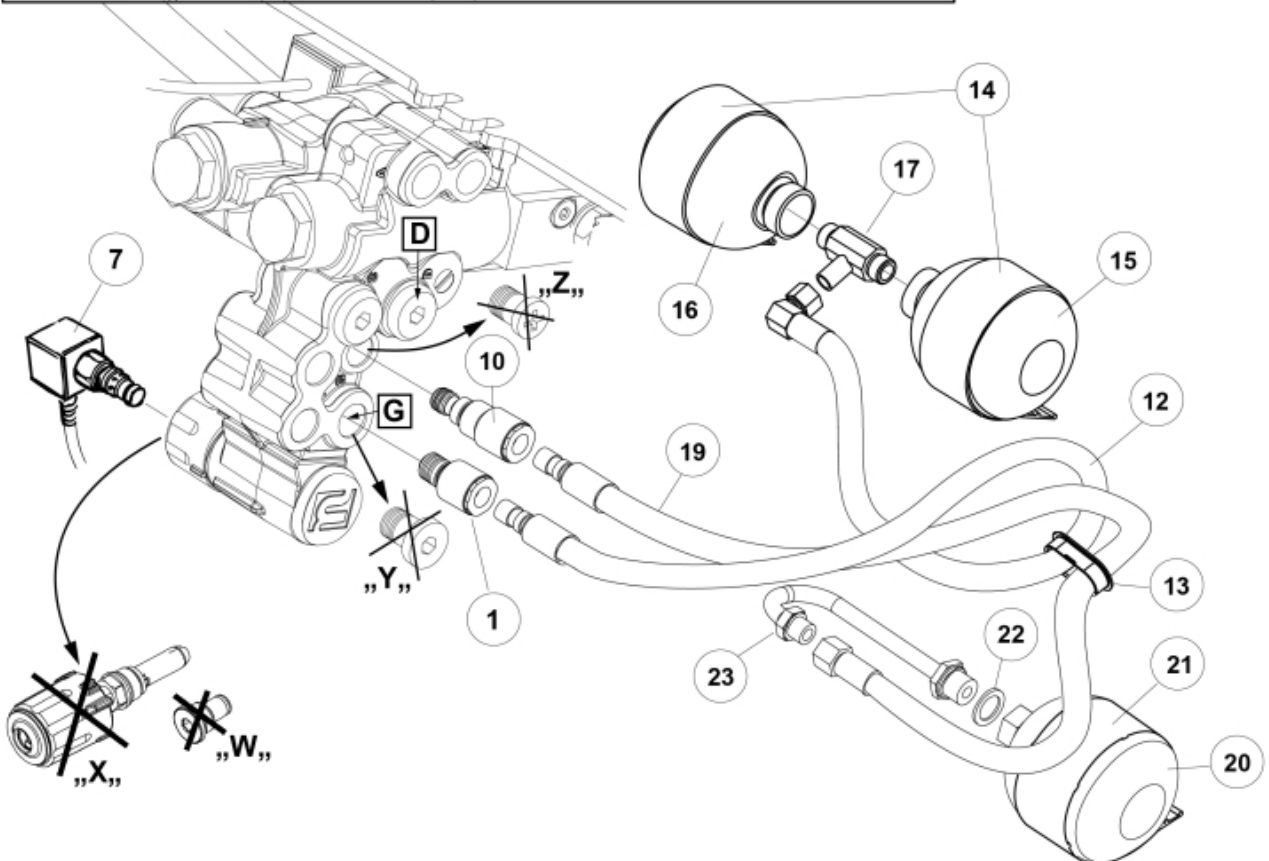

- M 5220664-1
- M 5220665-1
- M 5220668-1
- M 5220669-1
- M 5220672-1
- M 5220673-1
- M 5220676-1
- M 5220677-1

- M 5220664-2
- M 5220665-2
- M 5220668-2
- M 5220669-2
- M 5220672-2
- M 5220673-2
- M 5220676-2
- M 5220677-2

Description 2 acc + Minus
Part assemblies Suspension El.
Specification Serial number from: 7332744

| PartNo | Pos | Qty | Name | Specifications |
|----------|-----|-------|----------------|--|
| 5220677 | | 1 PCS | Suspension El. | 7332744 |
| 9031324 | 1 | 1 | Coupling | 3/8" |
| 5201082 | 3 | 1 PCS | Switch | |
| 5201086 | 4 | 1 | Bracket | |
| 5103005 | 5 | 1 | Frame | |
| 5033621 | 6 | 10 | Cable tie | 4.6x150 |
| 10550264 | 7 | 1 PCS | Valve cpl. | |
| 60062558 | 8 | 1 PCS | • Coil | |
| 11120622 | 10 | 1 PCS | Adaptor | |
| 9031321 | 11 | 1 PCS | SoftDrive | |
| 9031147 | 12 | 1 | • Hose | 3/8" L=800mm |
| 5215111 | 13 | 1 | • Edge cover | |
| 5215013 | 14 | 2 | • Bracket | |
| 5045140 | 15 | 1 | • Accumulator | |
| 5045140 | 16 | 1 | • Accumulator | |
| 11120516 | 17 | 1 | • T-Adapter | |
| 9031894 | 18 | 1 PCS | SoftDrive | |
| 9031888 | 19 | 1 PCS | • Hose | 3/8" L=710mm |
| 5034102 | 20 | 1 | • Accumulator | |
| 5215013 | 21 | 1 | • Bracket | |
| 5013853 | 22 | 1 | • Dowty washer | Tredo 1/2", Part is included in kit 60007907 Hose cpl., 9032177 Hose cpl. |
| 11120620 | 23 | 1 PCS | • Adaptor | |