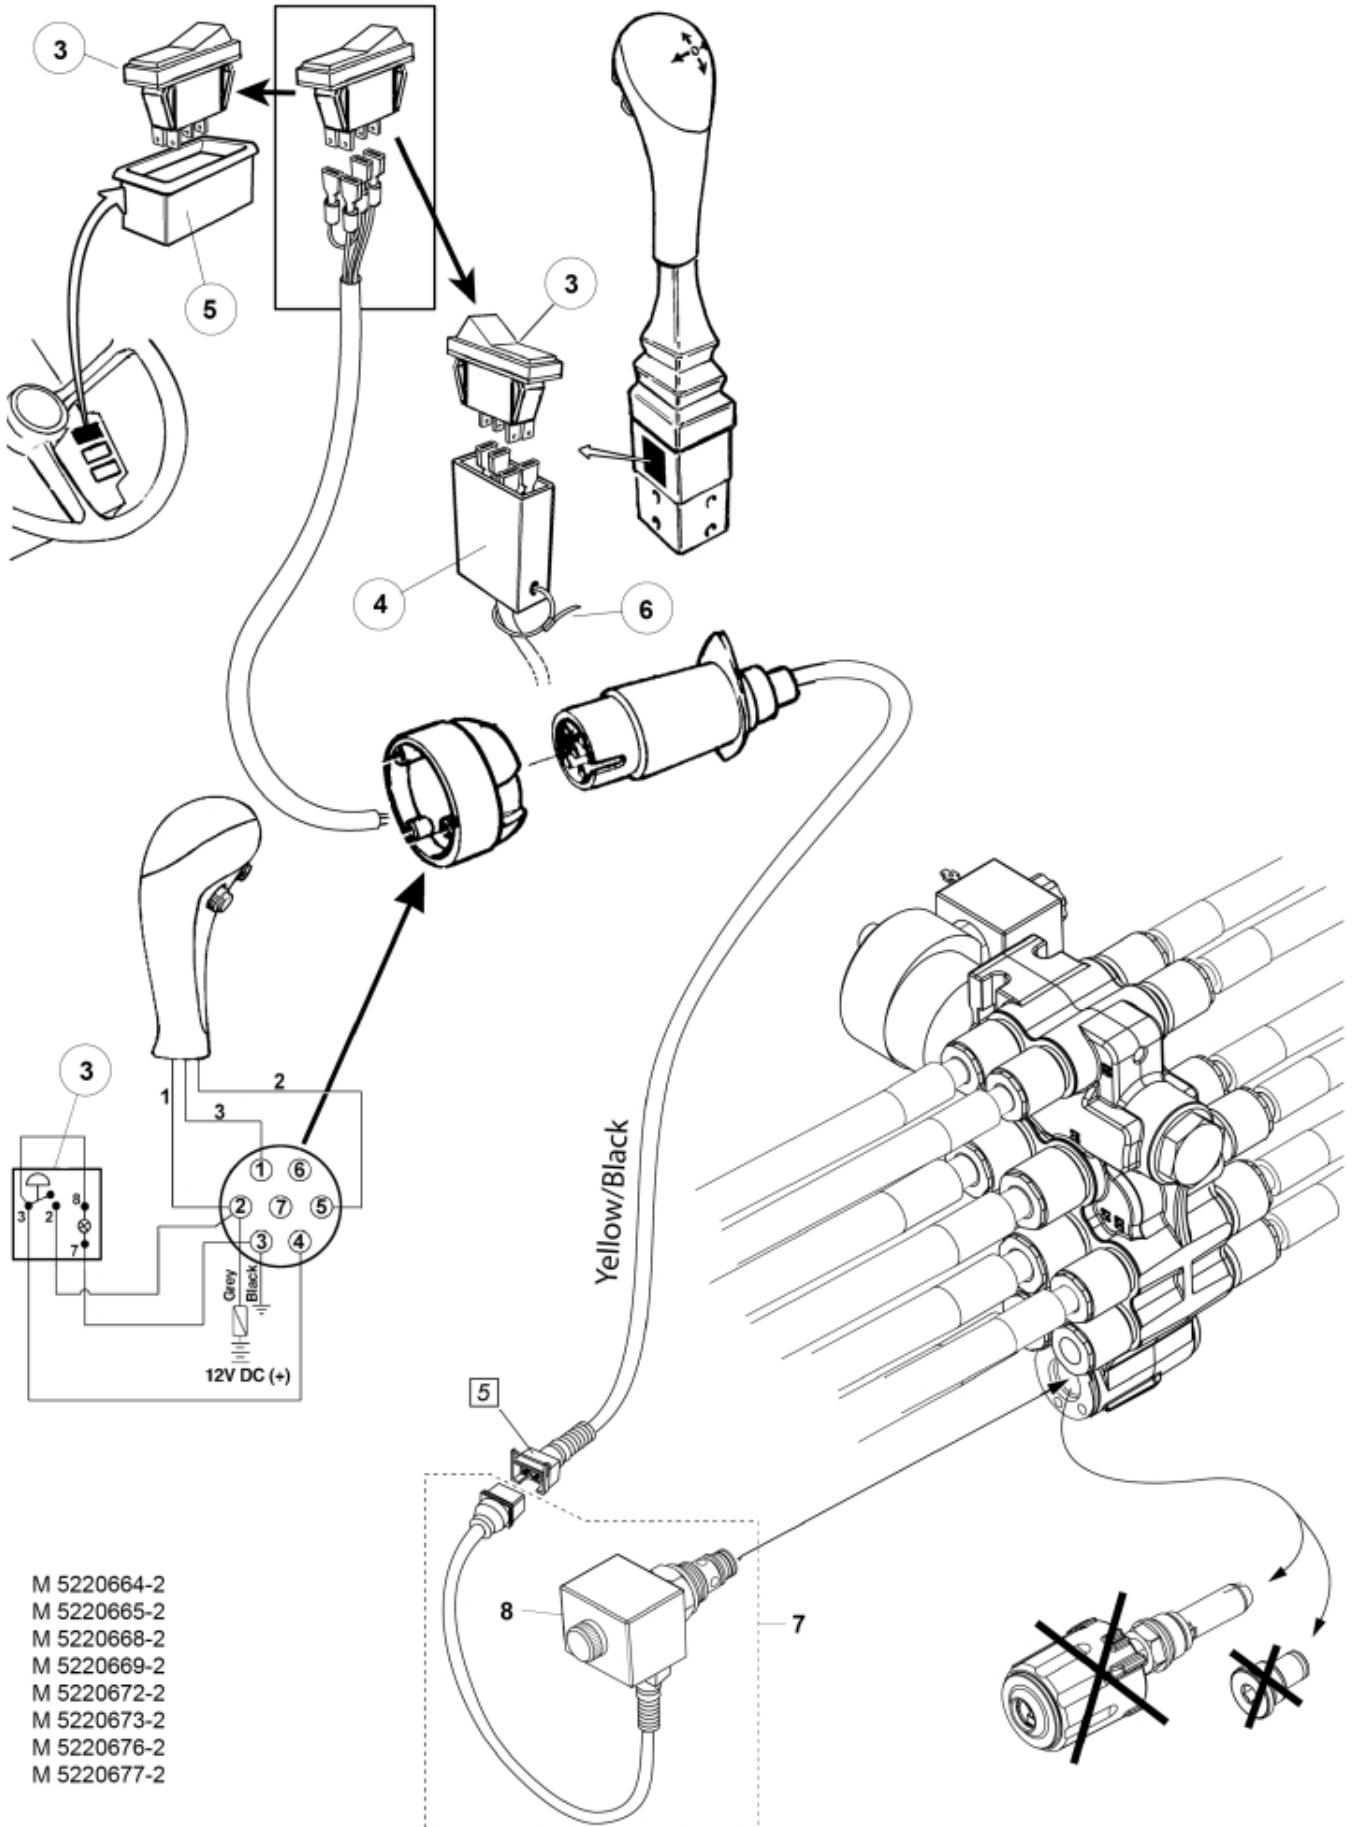

- M 5220664-1
- M 5220665-1
- M 5220668-1
- M 5220669-1
- M 5220672-1
- M 5220673-1
- M 5220676-1
- M 5220677-1

- M 5220664-2
- M 5220665-2
- M 5220668-2
- M 5220669-2
- M 5220672-2
- M 5220673-2
- M 5220676-2
- M 5220677-2

Description 2 acc + Minus
Part assemblies Suspension El.
Specification Serial number from: 7332744

| PartNo | Pos | Qty | Name | Specifications |
|----------|-----|-------|----------------|--|
| 5220677 | | 1 PCS | Suspension El. | 7332744 |
| 9031324 | 1 | 1 | Coupling | 3/8" |
| 5201082 | 3 | 1 PCS | Switch | |
| 5201086 | 4 | 1 | Bracket | |
| 5103005 | 5 | 1 | Frame | |
| 5033621 | 6 | 10 | Cable tie | 4.6x150 |
| 10550264 | 7 | 1 PCS | Valve cpl. | |
| 60062558 | 8 | 1 PCS | • Coil | |
| 11120622 | 10 | 1 PCS | Adaptor | |
| 9031321 | 11 | 1 PCS | SoftDrive | |
| 9031147 | 12 | 1 | • Hose | 3/8" L=800mm |
| 5215111 | 13 | 1 | • Edge cover | |
| 5215013 | 14 | 2 | • Bracket | |
| 5045140 | 15 | 1 | • Accumulator | |
| 5045140 | 16 | 1 | • Accumulator | |
| 11120516 | 17 | 1 | • T-Adapter | |
| 9031894 | 18 | 1 PCS | SoftDrive | |
| 9031888 | 19 | 1 PCS | • Hose | 3/8" L=710mm |
| 5034102 | 20 | 1 | • Accumulator | |
| 5215013 | 21 | 1 | • Bracket | |
| 5013853 | 22 | 1 | • Dowty washer | Tredo 1/2", Part is included in kit 60007907 Hose cpl., 9032177 Hose cpl. |
| 11120620 | 23 | 1 PCS | • Adaptor | |