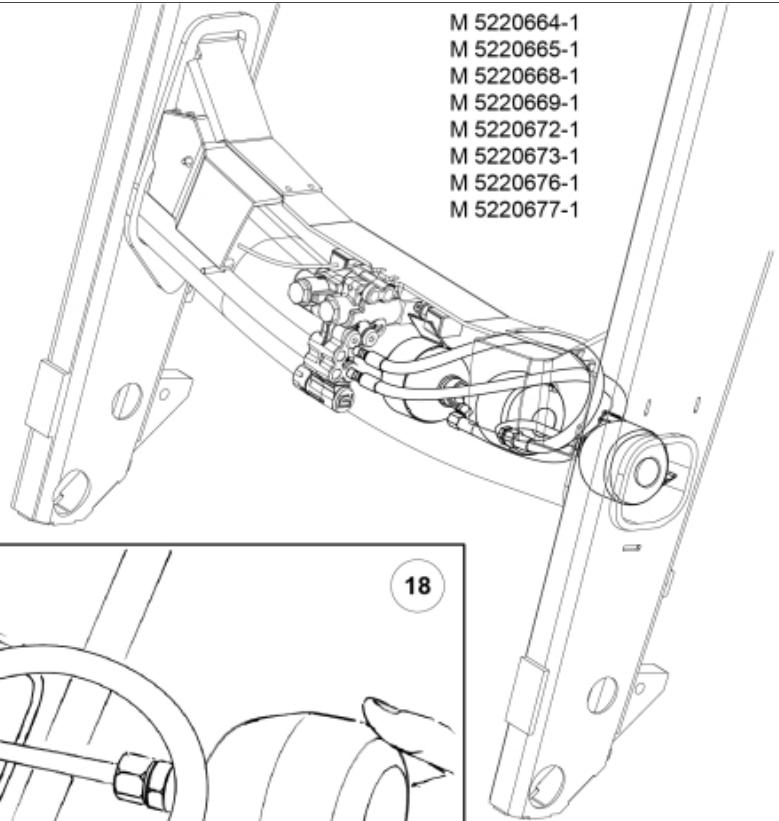

- M 5220664-1
- M 5220665-1
- M 5220668-1
- M 5220669-1
- M 5220672-1
- M 5220673-1
- M 5220676-1
- M 5220677-1

- M 5220664-2
- M 5220665-2
- M 5220668-2
- M 5220669-2
- M 5220672-2
- M 5220673-2
- M 5220676-2
- M 5220677-2

Description 2 acc + Minus
Part assemblies Suspension El.
Specification Serial number from: 7332744

| PartNo | Pos | Qty | Name | Specifications |
|----------|-----|-------|----------------|--|
| 5220677 | | 1 PCS | Suspension El. | 7332744 |
| 9031324 | 1 | 1 | Coupling | 3/8" |
| 5201082 | 3 | 1 PCS | Switch | |
| 5201086 | 4 | 1 | Bracket | |
| 5103005 | 5 | 1 | Frame | |
| 5033621 | 6 | 10 | Cable tie | 4.6x150 |
| 10550264 | 7 | 1 PCS | Valve cpl. | |
| 60062558 | 8 | 1 PCS | • Coil | |
| 11120622 | 10 | 1 PCS | Adaptor | |
| 9031321 | 11 | 1 PCS | SoftDrive | |
| 9031147 | 12 | 1 | • Hose | 3/8" L=800mm |
| 5215111 | 13 | 1 | • Edge cover | |
| 5215013 | 14 | 2 | • Bracket | |
| 5045140 | 15 | 1 | • Accumulator | |
| 5045140 | 16 | 1 | • Accumulator | |
| 11120516 | 17 | 1 | • T-Adapter | |
| 9031894 | 18 | 1 PCS | SoftDrive | |
| 9031888 | 19 | 1 PCS | • Hose | 3/8" L=710mm |
| 5034102 | 20 | 1 | • Accumulator | |
| 5215013 | 21 | 1 | • Bracket | |
| 5013853 | 22 | 1 | • Dowty washer | Tredo 1/2", Part is included in kit 60007907 Hose cpl., 9032177 Hose cpl. |
| 11120620 | 23 | 1 PCS | • Adaptor | |