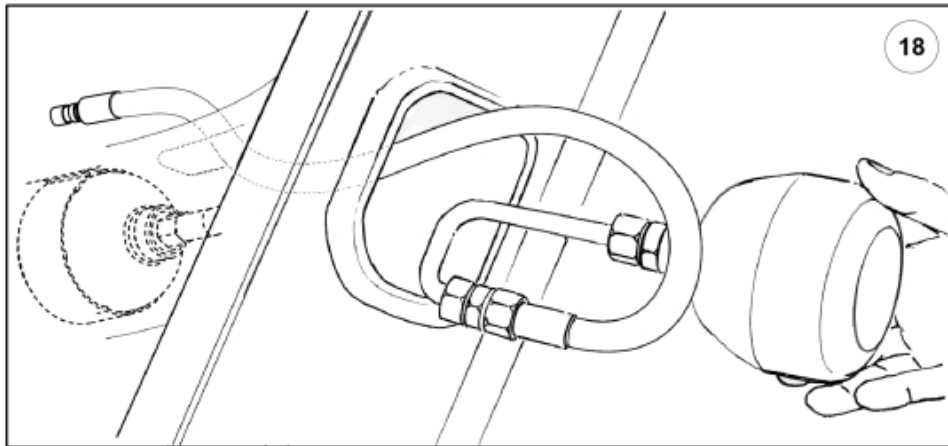

- M 5220664-1
- M 5220665-1
- M 5220668-1
- M 5220669-1
- M 5220672-1
- M 5220673-1
- M 5220676-1
- M 5220677-1

- M 5220664-2
- M 5220665-2
- M 5220668-2
- M 5220669-2
- M 5220672-2
- M 5220673-2
- M 5220676-2
- M 5220677-2

Description 2 acc + Minus
Part assemblies Suspension El.
Specification Serial number from: 7332744

| PartNo | Pos | Qty | Name | Specifications |
|----------|-----|-------|----------------|--|
| 5220677 | | 1 PCS | Suspension El. | 7332744 |
| 9031324 | 1 | 1 | Coupling | 3/8" |
| 5201082 | 3 | 1 PCS | Switch | |
| 5201086 | 4 | 1 | Bracket | |
| 5103005 | 5 | 1 | Frame | |
| 5033621 | 6 | 10 | Cable tie | 4.6x150 |
| 10550264 | 7 | 1 PCS | Valve cpl. | |
| 60062558 | 8 | 1 PCS | • Coil | |
| 11120622 | 10 | 1 PCS | Adaptor | |
| 9031321 | 11 | 1 PCS | SoftDrive | |
| 9031147 | 12 | 1 | • Hose | 3/8" L=800mm |
| 5215111 | 13 | 1 | • Edge cover | |
| 5215013 | 14 | 2 | • Bracket | |
| 5045140 | 15 | 1 | • Accumulator | |
| 5045140 | 16 | 1 | • Accumulator | |
| 11120516 | 17 | 1 | • T-Adapter | |
| 9031894 | 18 | 1 PCS | SoftDrive | |
| 9031888 | 19 | 1 PCS | • Hose | 3/8" L=710mm |
| 5034102 | 20 | 1 | • Accumulator | |
| 5215013 | 21 | 1 | • Bracket | |
| 5013853 | 22 | 1 | • Dowty washer | Tredo 1/2", Part is included in kit 60007907 Hose cpl., 9032177 Hose cpl. |
| 11120620 | 23 | 1 PCS | • Adaptor | |