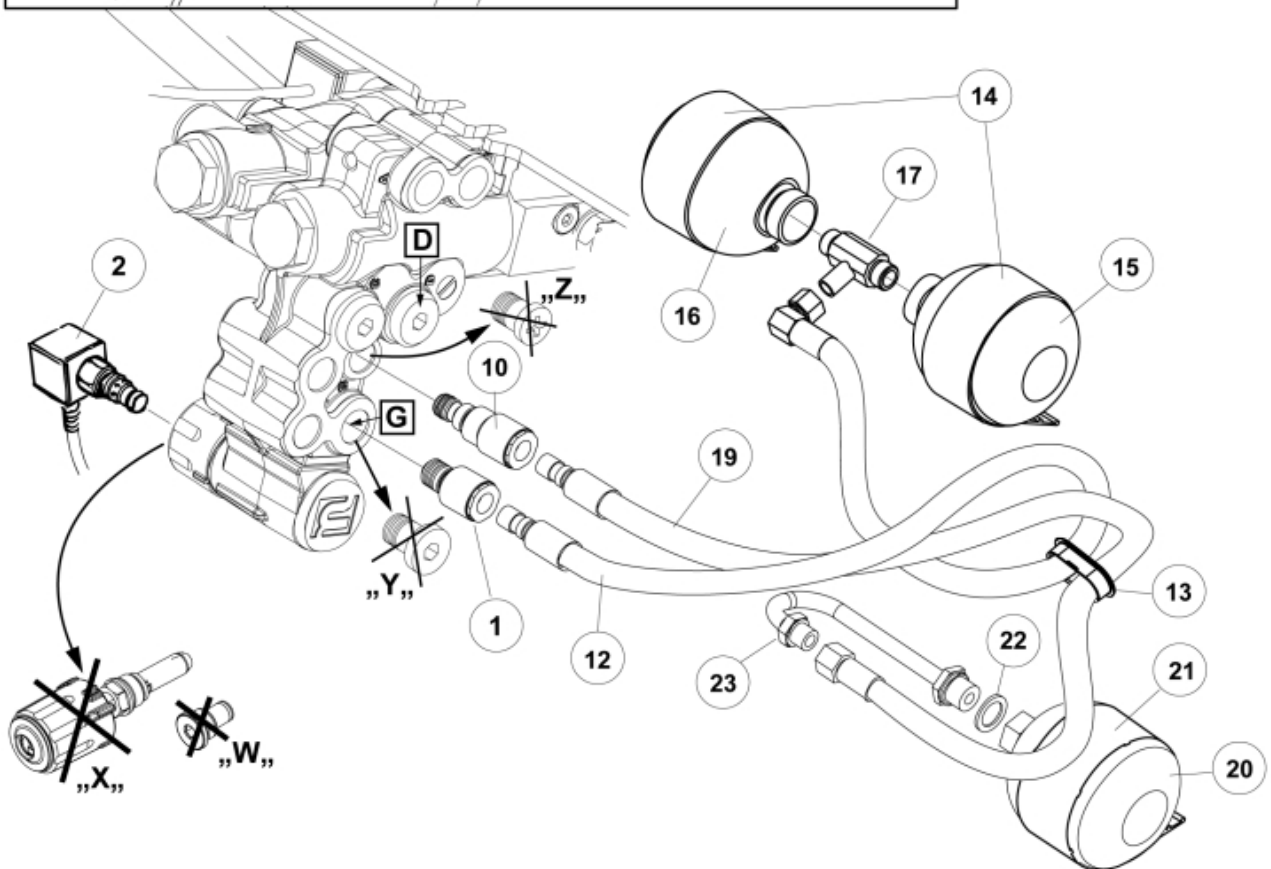

- M 5220666-1
- M 5220667-1
- M 5220670-1
- M 5220671-1
- M 5220674-1
- M 5220675-1
- M 5220678-1
- M 5220679-1

Description		2 acc + Minus		
Part assemblies		Suspension El. LCS		
Specification		Serial number from: 7332744		
PartNo	Pos	Qty	Name	Specifications
5220678		1 PCS	Suspension El. LCS	7332744
9031324	1	1	Coupling	3/8"
10550264	2	1 PCS	Valve cpl.	
60062558	3	1 PCS	• Coil	
5033621	6	10	Cable tie	4.6x150
11120622	10	1 PCS	Adaptor	
9031323	11	1 PCS	SoftDrive	
9031147	12	1	• Hose	3/8" L=800mm
5215111	13	1	• Edge cover	
5215013	14	2	• Bracket	
5033773	15	1	• Accumulator	0,5L/22Bar
5034102	16	1	• Accumulator	
11120516	17	1	• T-Adapter	
9031893	18	1 PCS	SoftDrive	
9031871	19	1 PCS	• Hose	3/8" L=670mm
5034102	20	1	• Accumulator	
5215013	21	1	• Bracket	
5013853	22	1	• Dowty washer	Tredo 1/2", Part is included in kit 60007907 Hose cpl., 9032177 Hose cpl.
11120620	23	1 PCS	• Adaptor	