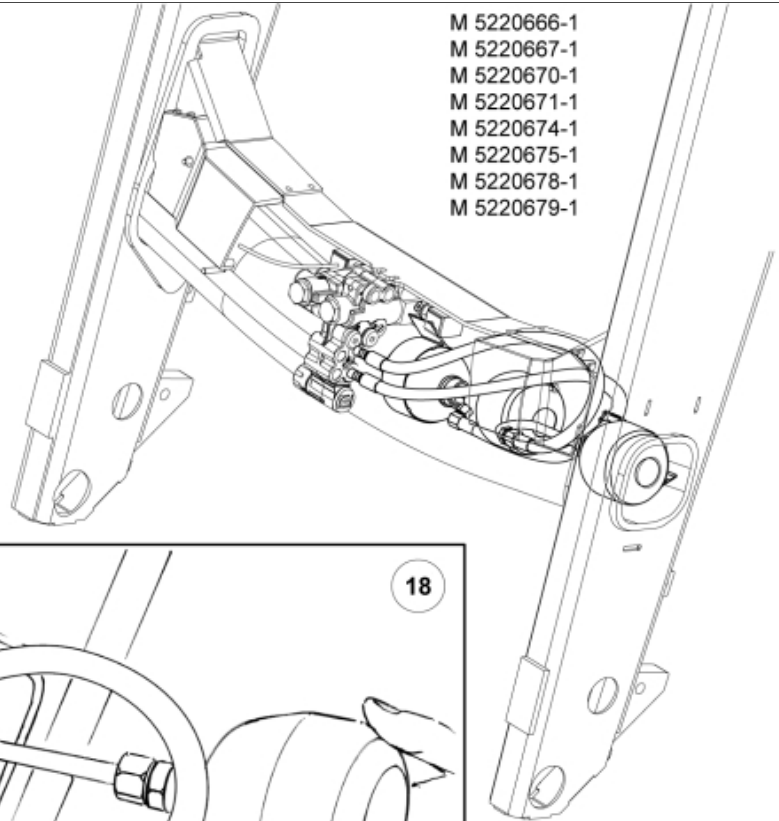

- M 5220666-1
- M 5220667-1
- M 5220670-1
- M 5220671-1
- M 5220674-1
- M 5220675-1
- M 5220678-1
- M 5220679-1

Description		2 acc + Minus		
Part assemblies		Suspension El. LCS		
Specification		Serial number from: 7332744		
PartNo	Pos	Qty	Name	Specifications
5220678		1 PCS	Suspension El. LCS	7332744
9031324	1	1	Coupling	3/8"
10550264	2	1 PCS	Valve cpl.	
60062558	3	1 PCS	• Coil	
5033621	6	10	Cable tie	4.6x150
11120622	10	1 PCS	Adaptor	
9031323	11	1 PCS	SoftDrive	
9031147	12	1	• Hose	3/8" L=800mm
5215111	13	1	• Edge cover	
5215013	14	2	• Bracket	
5033773	15	1	• Accumulator	0,5L/22Bar
5034102	16	1	• Accumulator	
11120516	17	1	• T-Adapter	
9031893	18	1 PCS	SoftDrive	
9031871	19	1 PCS	• Hose	3/8" L=670mm
5034102	20	1	• Accumulator	
5215013	21	1	• Bracket	
5013853	22	1	• Dowty washer	Tredo 1/2", Part is included in kit 60007907 Hose cpl., 9032177 Hose cpl.
11120620	23	1 PCS	• Adaptor	