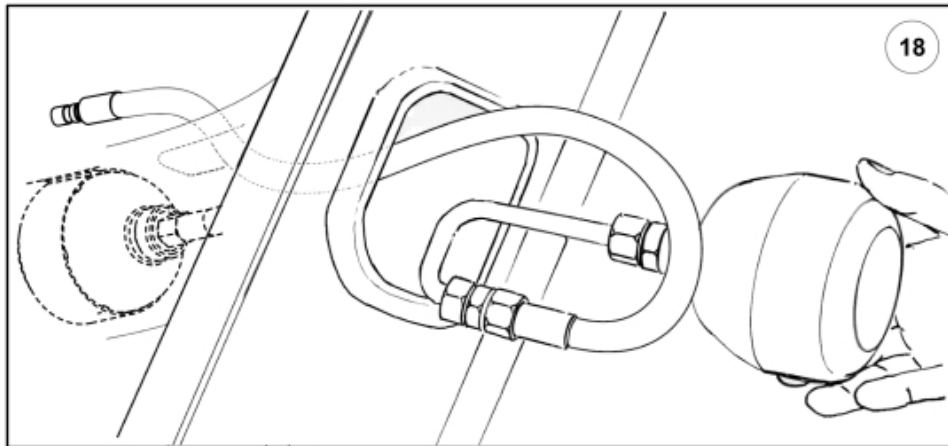

- M 5220666-1
- M 5220667-1
- M 5220670-1
- M 5220671-1
- M 5220674-1
- M 5220675-1
- M 5220678-1
- M 5220679-1

Description		2 acc + Minus		
Part assemblies		Suspension El. LCS		
Specification		Serial number from: 7332744		
PartNo	Pos	Qty	Name	Specifications
5220678		1 PCS	Suspension El. LCS	7332744
9031324	1	1	Coupling	3/8"
10550264	2	1 PCS	Valve cpl.	
60062558	3	1 PCS	• Coil	
5033621	6	10	Cable tie	4.6x150
11120622	10	1 PCS	Adaptor	
9031323	11	1 PCS	SoftDrive	
9031147	12	1	• Hose	3/8" L=800mm
5215111	13	1	• Edge cover	
5215013	14	2	• Bracket	
5033773	15	1	• Accumulator	0,5L/22Bar
5034102	16	1	• Accumulator	
11120516	17	1	• T-Adapter	
9031893	18	1 PCS	SoftDrive	
9031871	19	1 PCS	• Hose	3/8" L=670mm
5034102	20	1	• Accumulator	
5215013	21	1	• Bracket	
5013853	22	1	• Dowty washer	Tredo 1/2", Part is included in kit 60007907 Hose cpl., 9032177 Hose cpl.
11120620	23	1 PCS	• Adaptor	