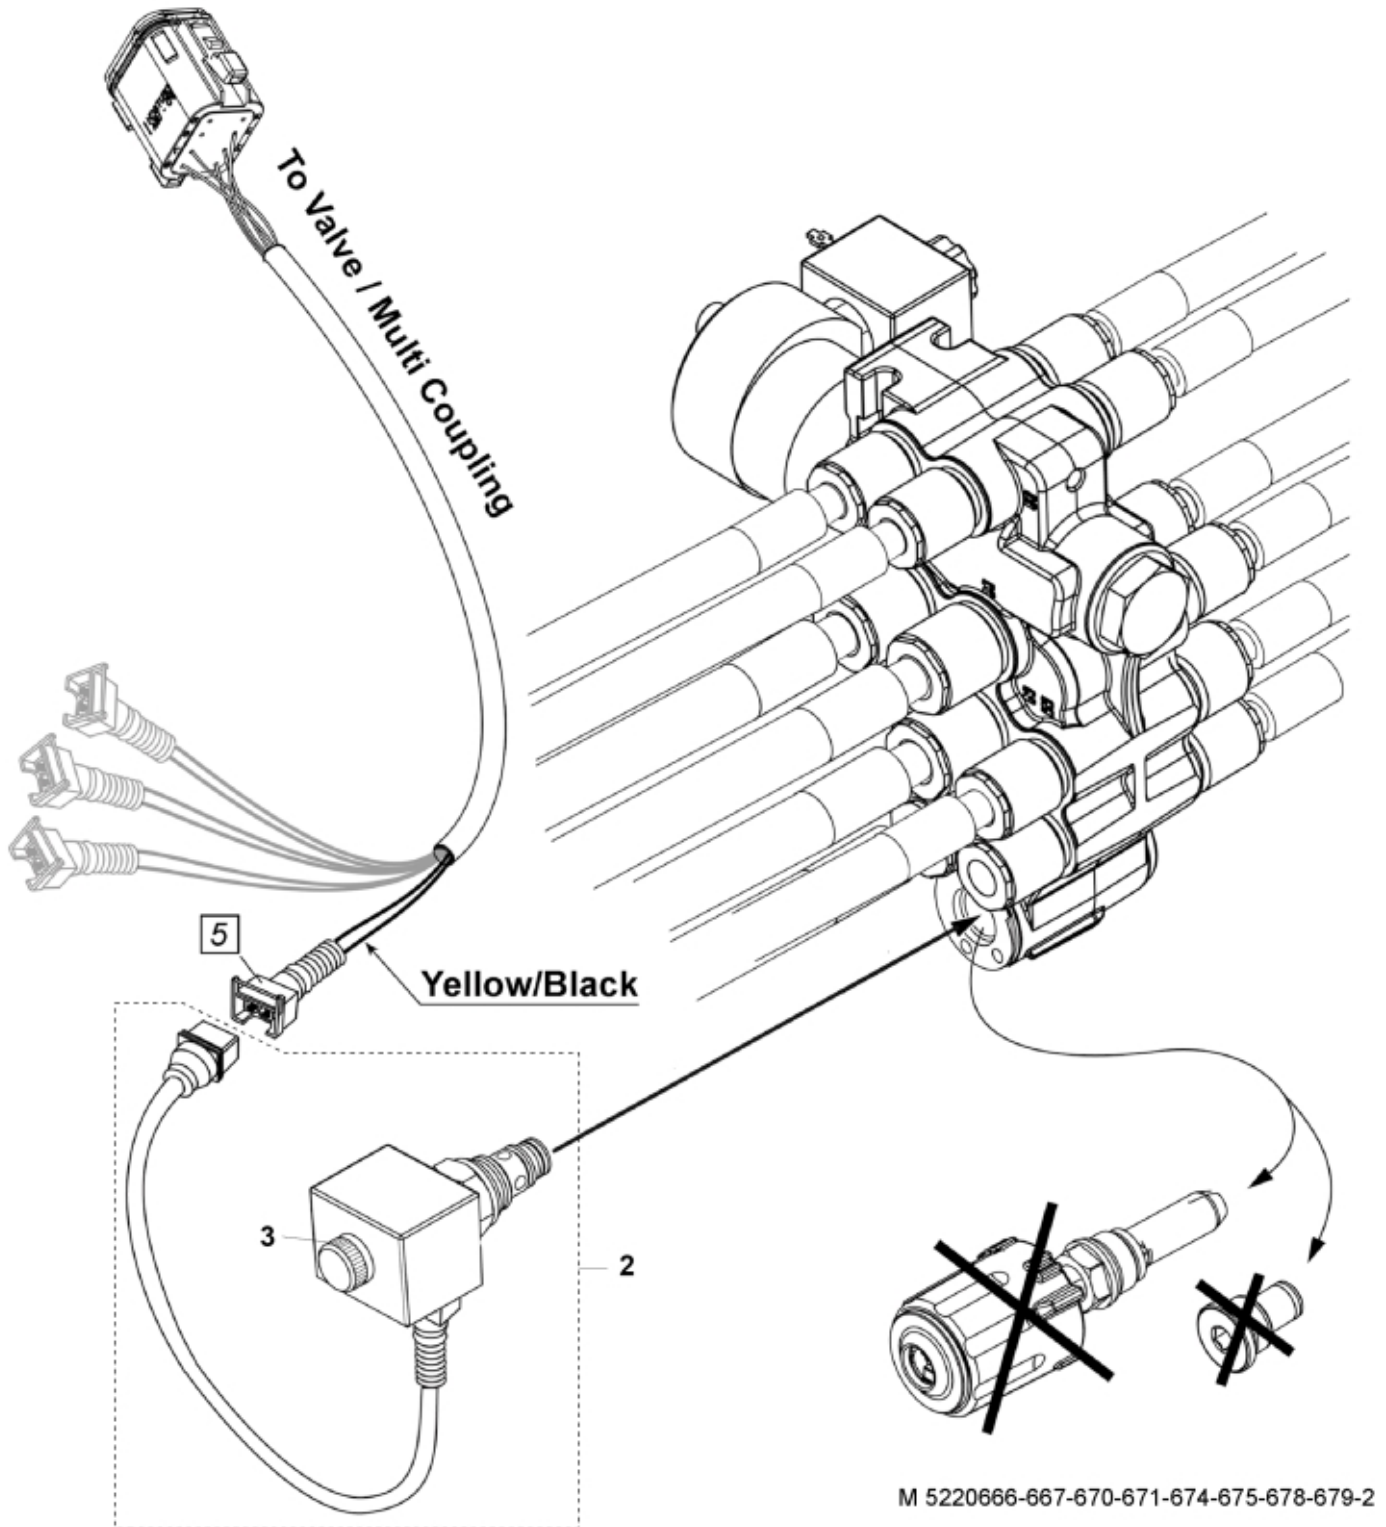

- M 5220666-1
- M 5220667-1
- M 5220670-1
- M 5220671-1
- M 5220674-1
- M 5220675-1
- M 5220678-1
- M 5220679-1

Description		2 acc + Minus		
Part assemblies		Suspension El. LCS		
Specification		Serial number from: 7332744		
PartNo	Pos	Qty	Name	Specifications
5220678		1 PCS	Suspension El. LCS	7332744
9031324	1	1	Coupling	3/8"
10550264	2	1 PCS	Valve cpl.	
60062558	3	1 PCS	• Coil	
5033621	6	10	Cable tie	4.6x150
11120622	10	1 PCS	Adaptor	
9031323	11	1 PCS	SoftDrive	
9031147	12	1	• Hose	3/8" L=800mm
5215111	13	1	• Edge cover	
5215013	14	2	• Bracket	
5033773	15	1	• Accumulator	0,5L/22Bar
5034102	16	1	• Accumulator	
11120516	17	1	• T-Adapter	
9031893	18	1 PCS	SoftDrive	
9031871	19	1 PCS	• Hose	3/8" L=670mm
5034102	20	1	• Accumulator	
5215013	21	1	• Bracket	
5013853	22	1	• Dowty washer	Tredo 1/2", Part is included in kit 60007907 Hose cpl., 9032177 Hose cpl.
11120620	23	1 PCS	• Adaptor	