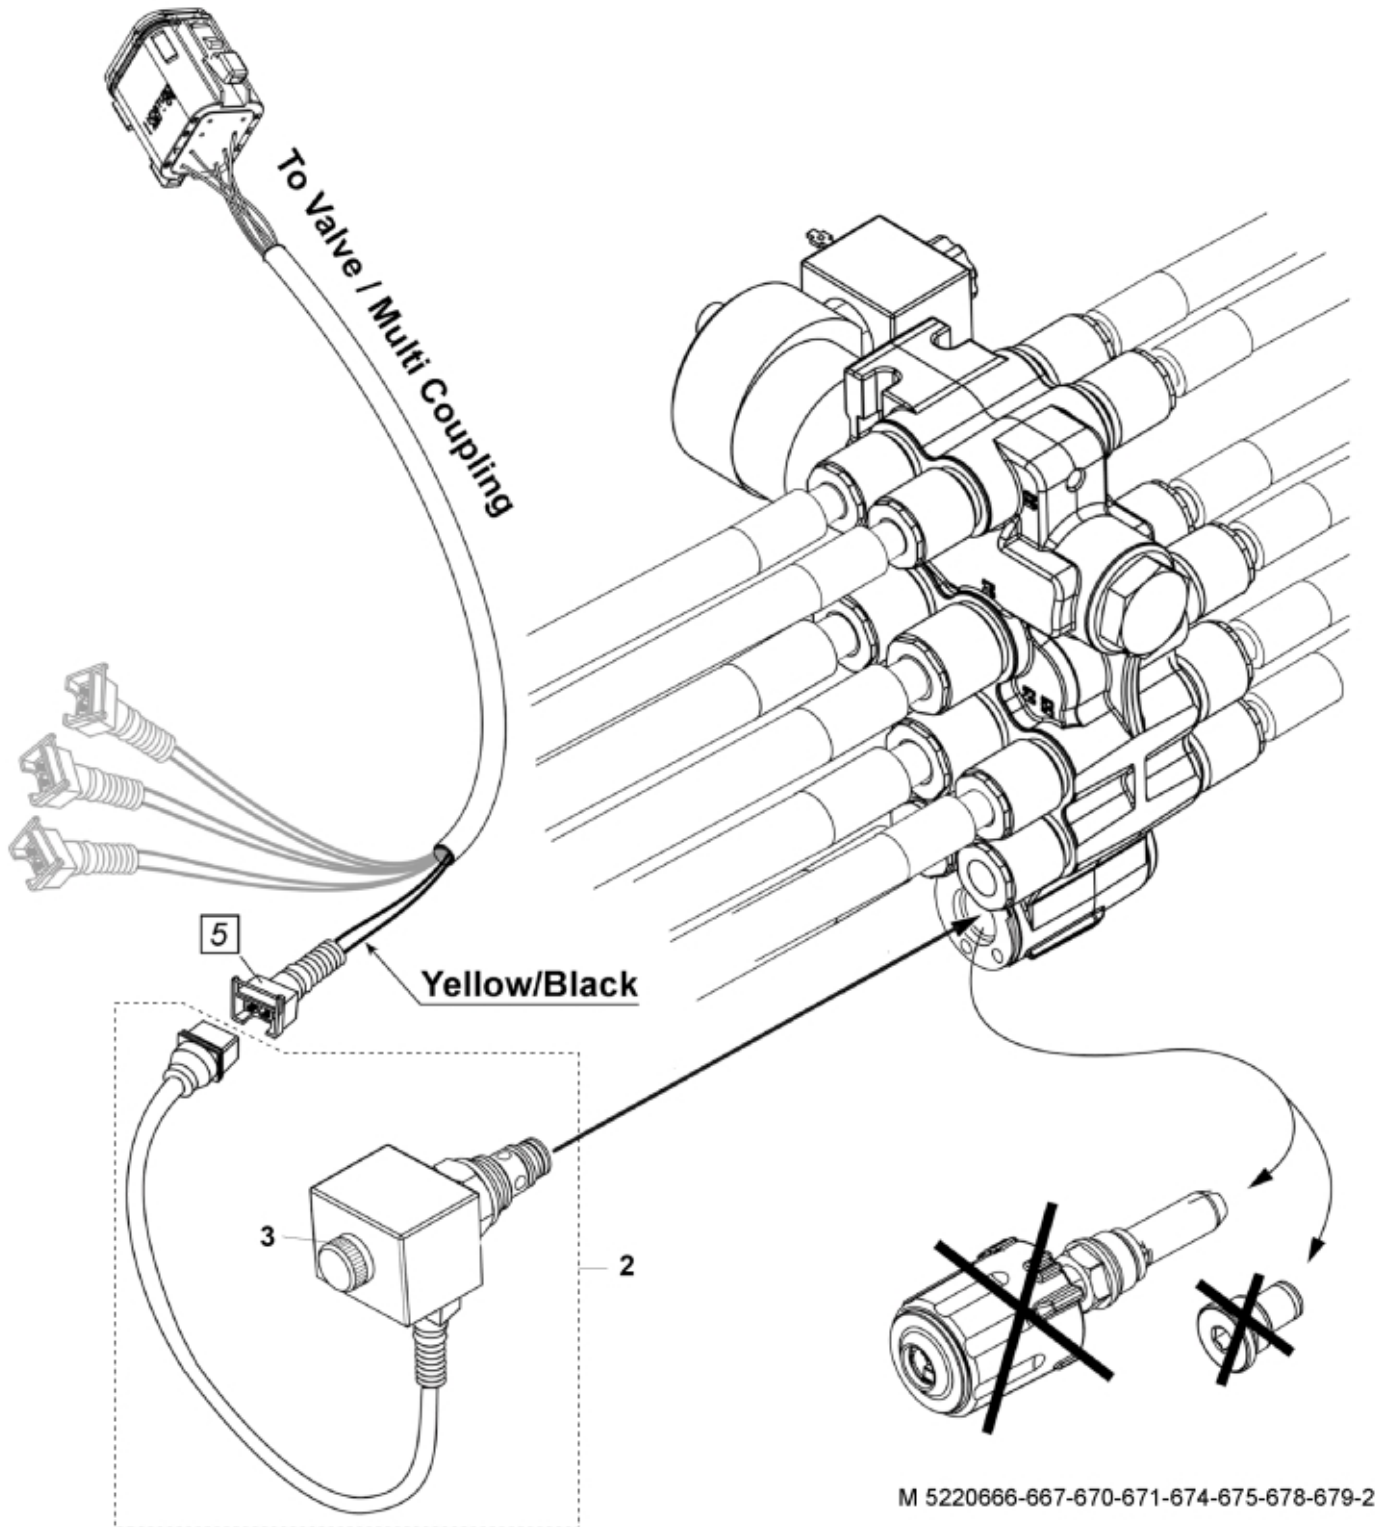

- M 5220666-1
- M 5220667-1
- M 5220670-1
- M 5220671-1
- M 5220674-1
- M 5220675-1
- M 5220678-1
- M 5220679-1

Description 2 acc + Minus
Part assemblies Suspension El. LCS
Specification Serial number from: 7332744

PartNo	Pos	Qty	Name	Specifications
5220679		1 PCS	Suspension El. LCS	7332744
9031324	1	1	Coupling	3/8"
10550264	2	1 PCS	Valve cpl.	
60062558	3	1 PCS	• Coil	
5033621	6	10	Cable tie	4.6x150
5220526	8	1 PCS	Shut off	
11120622	10	1 PCS	Adaptor	
9031321	11	1 PCS	SoftDrive	
9031147	12	1	• Hose	3/8" L=800mm
5215111	13	1	• Edge cover	
5215013	14	3	• Bracket	
5045140	15	1	• Accumulator	
5045140	16	1	• Accumulator	
11120516	17	1	• T-Adapter	
9031894	18		SoftDrive	
9031888	19	1 PCS	Hose	3/8" L=710mm
5034102	20	1	Accumulator	
5215013	21	1	Bracket	
5013853	22	1	Dowty washer	Tredo 1/2", Part is included in kit 60007907 Hose cpl., 9032177 Hose cpl.
11120620	23	1 PCS	Adaptor	
5034102	24	1	Accumulator	
5033773	25	1	Accumulator	0,5L/22Bar