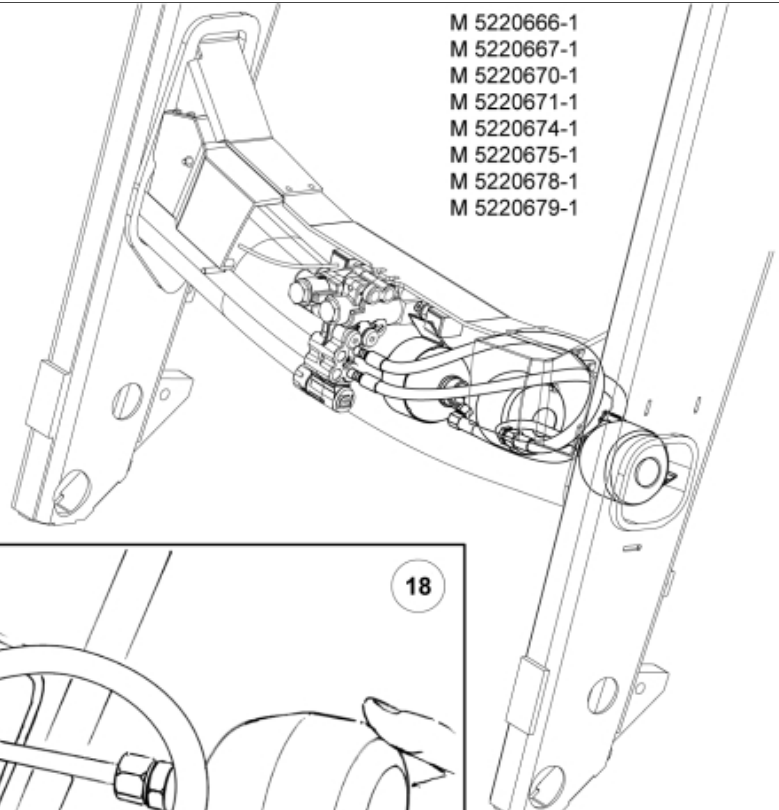

- M 5220666-1
- M 5220667-1
- M 5220670-1
- M 5220671-1
- M 5220674-1
- M 5220675-1
- M 5220678-1
- M 5220679-1

Description 2 acc + Minus
Part assemblies Suspension El. LCS
Specification Serial number from: 7332744

PartNo	Pos	Qty	Name	Specifications
5220679		1 PCS	Suspension El. LCS	7332744
9031324	1	1	Coupling	3/8"
10550264	2	1 PCS	Valve cpl.	
60062558	3	1 PCS	• Coil	
5033621	6	10	Cable tie	4.6x150
5220526	8	1 PCS	Shut off	
11120622	10	1 PCS	Adaptor	
9031321	11	1 PCS	SoftDrive	
9031147	12	1	• Hose	3/8" L=800mm
5215111	13	1	• Edge cover	
5215013	14	3	• Bracket	
5045140	15	1	• Accumulator	
5045140	16	1	• Accumulator	
11120516	17	1	• T-Adapter	
9031894	18		SoftDrive	
9031888	19	1 PCS	Hose	3/8" L=710mm
5034102	20	1	Accumulator	
5215013	21	1	Bracket	
5013853	22	1	Dowty washer	Tredo 1/2", Part is included in kit 60007907 Hose cpl., 9032177 Hose cpl.
11120620	23	1 PCS	Adaptor	
5034102	24	1	Accumulator	
5033773	25	1	Accumulator	0,5L/22Bar