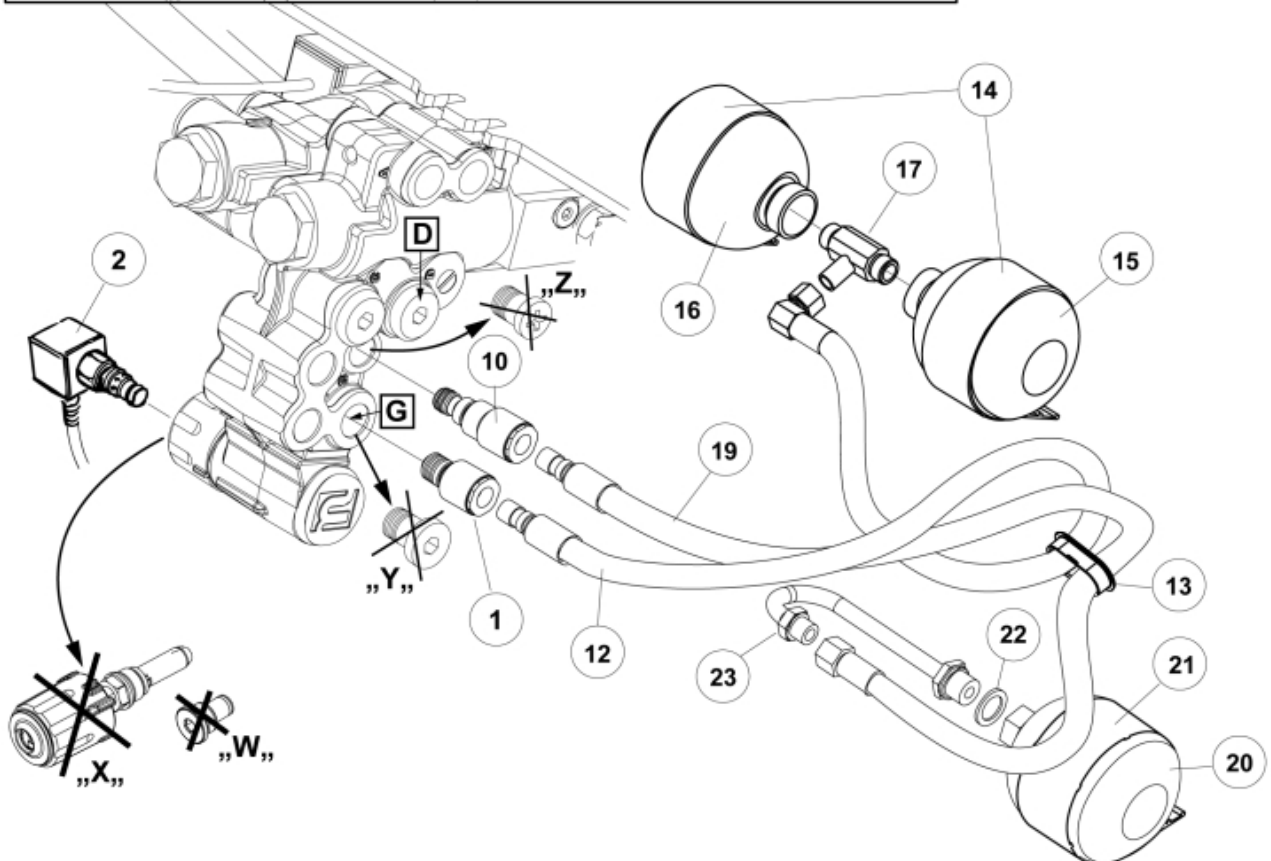

- M 5220666-1
- M 5220667-1
- M 5220670-1
- M 5220671-1
- M 5220674-1
- M 5220675-1
- M 5220678-1
- M 5220679-1

Description 2 acc + Minus
Part assemblies Suspension El. LCS
Specification Serial number from: 7332744

PartNo	Pos	Qty	Name	Specifications
5220679		1 PCS	Suspension El. LCS	7332744
9031324	1	1	Coupling	3/8"
10550264	2	1 PCS	Valve cpl.	
60062558	3	1 PCS	• Coil	
5033621	6	10	Cable tie	4.6x150
5220526	8	1 PCS	Shut off	
11120622	10	1 PCS	Adaptor	
9031321	11	1 PCS	SoftDrive	
9031147	12	1	• Hose	3/8" L=800mm
5215111	13	1	• Edge cover	
5215013	14	3	• Bracket	
5045140	15	1	• Accumulator	
5045140	16	1	• Accumulator	
11120516	17	1	• T-Adapter	
9031894	18		SoftDrive	
9031888	19	1 PCS	Hose	3/8" L=710mm
5034102	20	1	Accumulator	
5215013	21	1	Bracket	
5013853	22	1	Dowty washer	Tredo 1/2", Part is included in kit 60007907 Hose cpl., 9032177 Hose cpl.
11120620	23	1 PCS	Adaptor	
5034102	24	1	Accumulator	
5033773	25	1	Accumulator	0,5L/22Bar