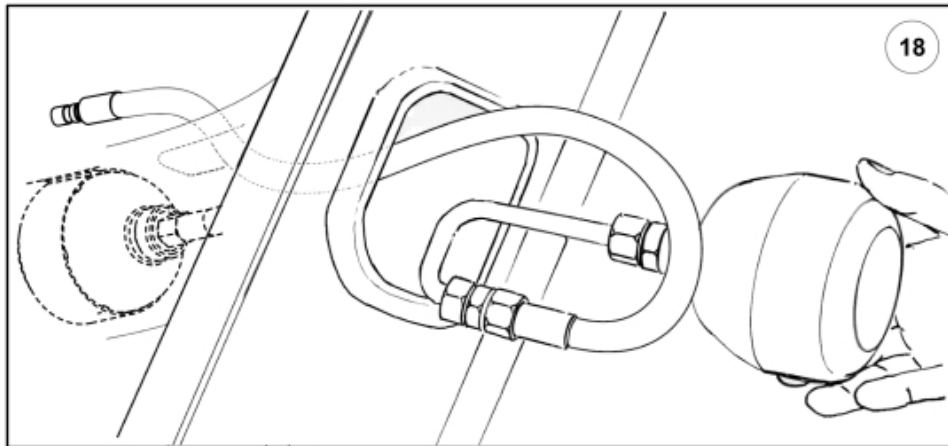

- M 5220666-1
- M 5220667-1
- M 5220670-1
- M 5220671-1
- M 5220674-1
- M 5220675-1
- M 5220678-1
- M 5220679-1

Description 2 acc + Minus
Part assemblies Suspension El. LCS
Specification Serial number from: 7332744

PartNo	Pos	Qty	Name	Specifications
5220679		1 PCS	Suspension El. LCS	7332744
9031324	1	1	Coupling	3/8"
10550264	2	1 PCS	Valve cpl.	
60062558	3	1 PCS	• Coil	
5033621	6	10	Cable tie	4.6x150
5220526	8	1 PCS	Shut off	
11120622	10	1 PCS	Adaptor	
9031321	11	1 PCS	SoftDrive	
9031147	12	1	• Hose	3/8" L=800mm
5215111	13	1	• Edge cover	
5215013	14	3	• Bracket	
5045140	15	1	• Accumulator	
5045140	16	1	• Accumulator	
11120516	17	1	• T-Adapter	
9031894	18		SoftDrive	
9031888	19	1 PCS	Hose	3/8" L=710mm
5034102	20	1	Accumulator	
5215013	21	1	Bracket	
5013853	22	1	Dowty washer	Tredo 1/2", Part is included in kit 60007907 Hose cpl., 9032177 Hose cpl.
11120620	23	1 PCS	Adaptor	
5034102	24	1	Accumulator	
5033773	25	1	Accumulator	0,5L/22Bar