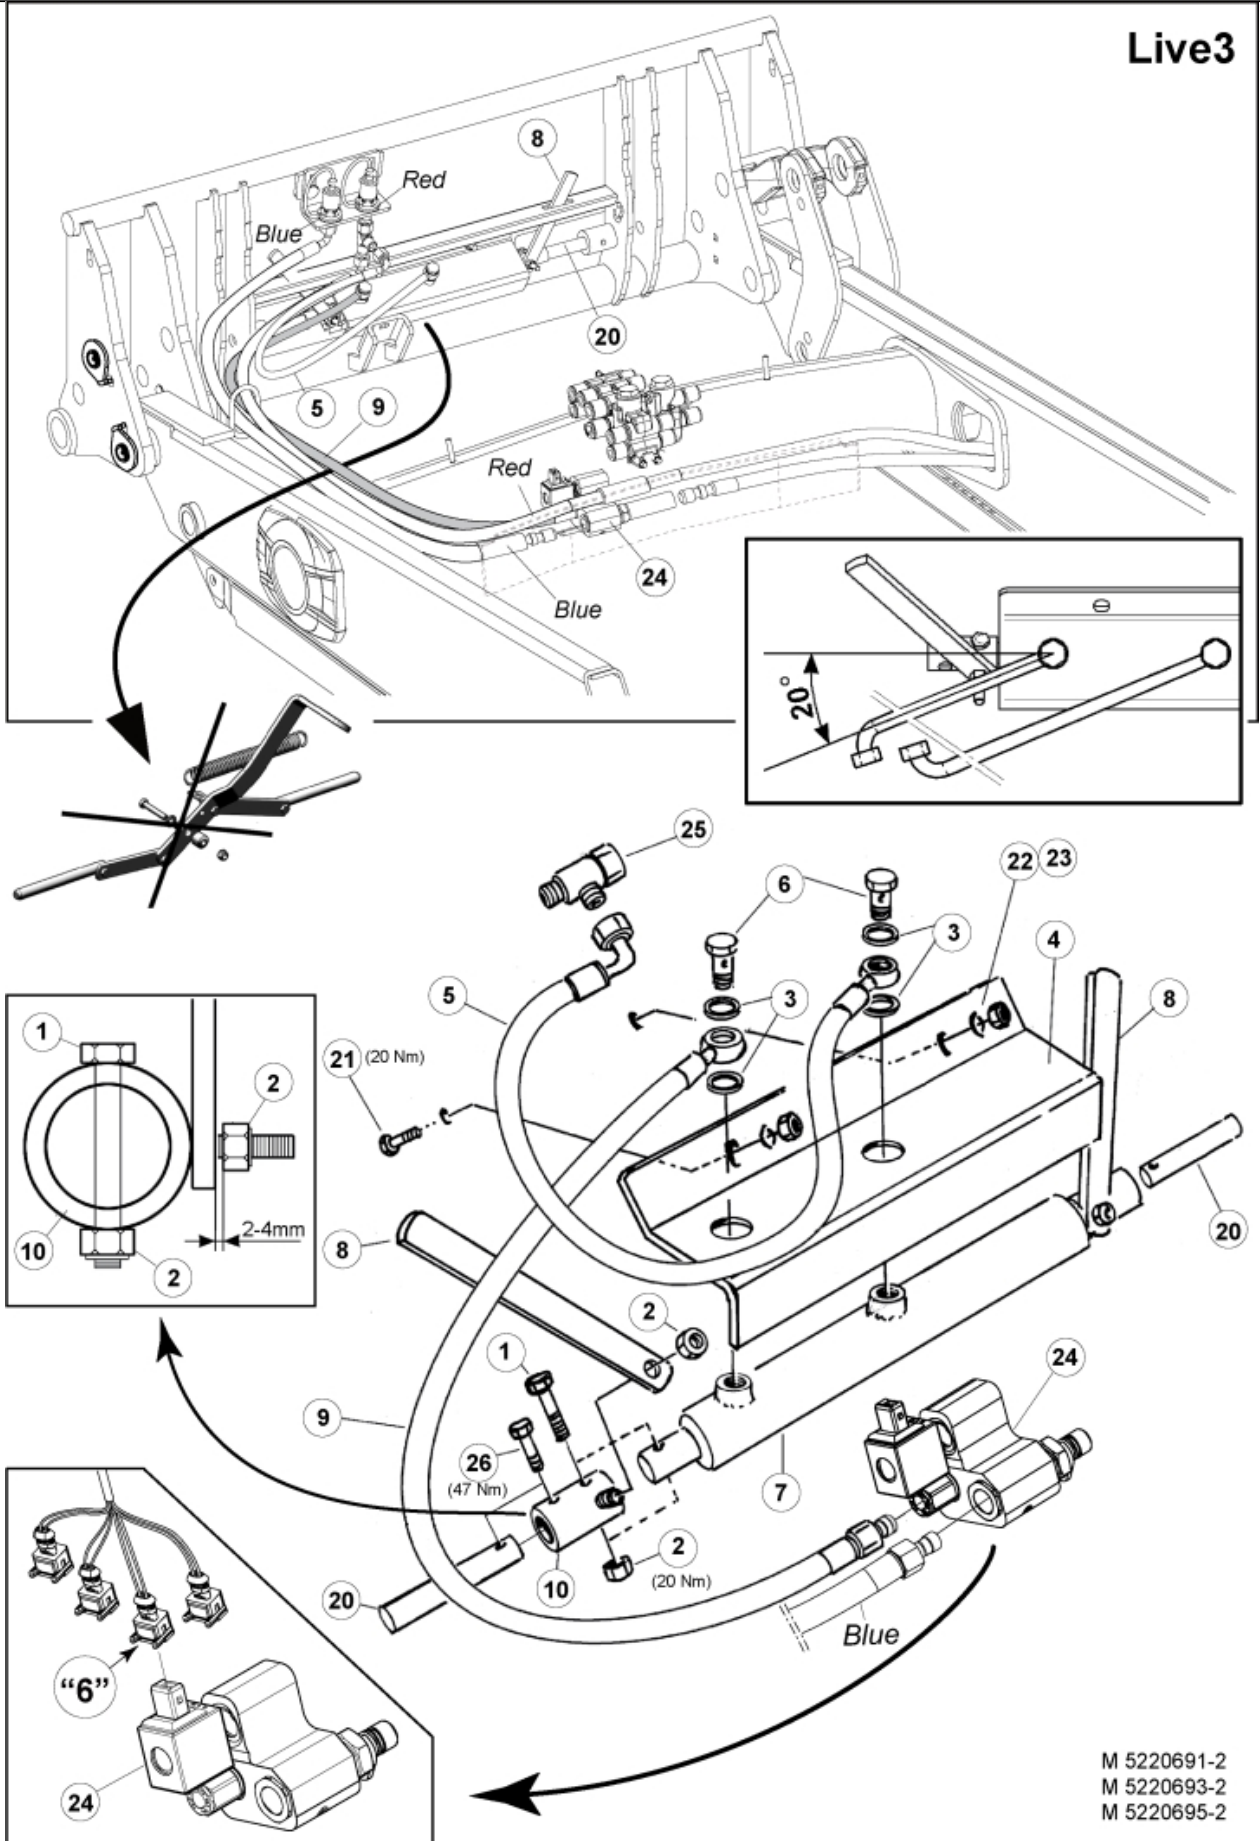

## Live3

| Part assemblies |     | Implement lock    |                     |                            |
|-----------------|-----|-------------------|---------------------|----------------------------|
| Specification   |     | Specification: DS |                     |                            |
| PartNo          | Pos | Qty               | Name                | Specifications             |
| 5220691         |     | 1 PCS             | Implement lock      | DS                         |
| 5219051         |     | 1 PCS             | Implement lock      |                            |
| 5002055         | 1   | 2                 | •• Screw            | M6S M8x40                  |
| 5011553         | 2   | 4                 | •• Nut              | M6M M8 Loc-king            |
| 5013856         | 3   | 4                 | •• Dowty washer     | Tredo 1/4"                 |
| 5219048         | 4   | 1                 | •• Protection plate |                            |
| 60000143        | 5   | 1 PCS             | •• Hose             | 1/4" L=550mm (9031170)     |
| 1120166         | 6   | 2                 | •• Banjo fitting    | R1/4"                      |
| 12713210        | 7   | 1                 | •• Cylinder         | Ø25/16 L=370-590 Lock cyl. |
| 60005579        |     | 1                 | ••• Seal kit        | Implement lock. cyl.       |
| 5219049         | 8   | 2                 | •• Indicator        |                            |
| 60000196        | 9   | 1 PCS             | •• Hose             | 1/4" L=1000mm (9031481)    |
| 5219246         | 10  | 2 PCS             | •• Sleeve           |                            |
| 5219044         | 20  | 2                 | • Pin               | D=20mm                     |
| 5002077         | 21  | 2                 | • Screw             | M6S 10x30                  |
| 5011554         | 22  | 2                 | • Nut               | Loc-King M10               |
| 5013110         | 23  | 2                 | • Washer            | BRB 10.5x22x2              |
| 10550455        | 24  | 1 PCS             | • Valve             |                            |
| 5027454         | 25  | 1                 | • L-coupling        |                            |
| 5002971         | 26  | 2                 | • Screw             | M6S 10x30 Drilock          |
| 5033992         |     | 1                 | Safety switch cpl.  | Replaces 5033991           |