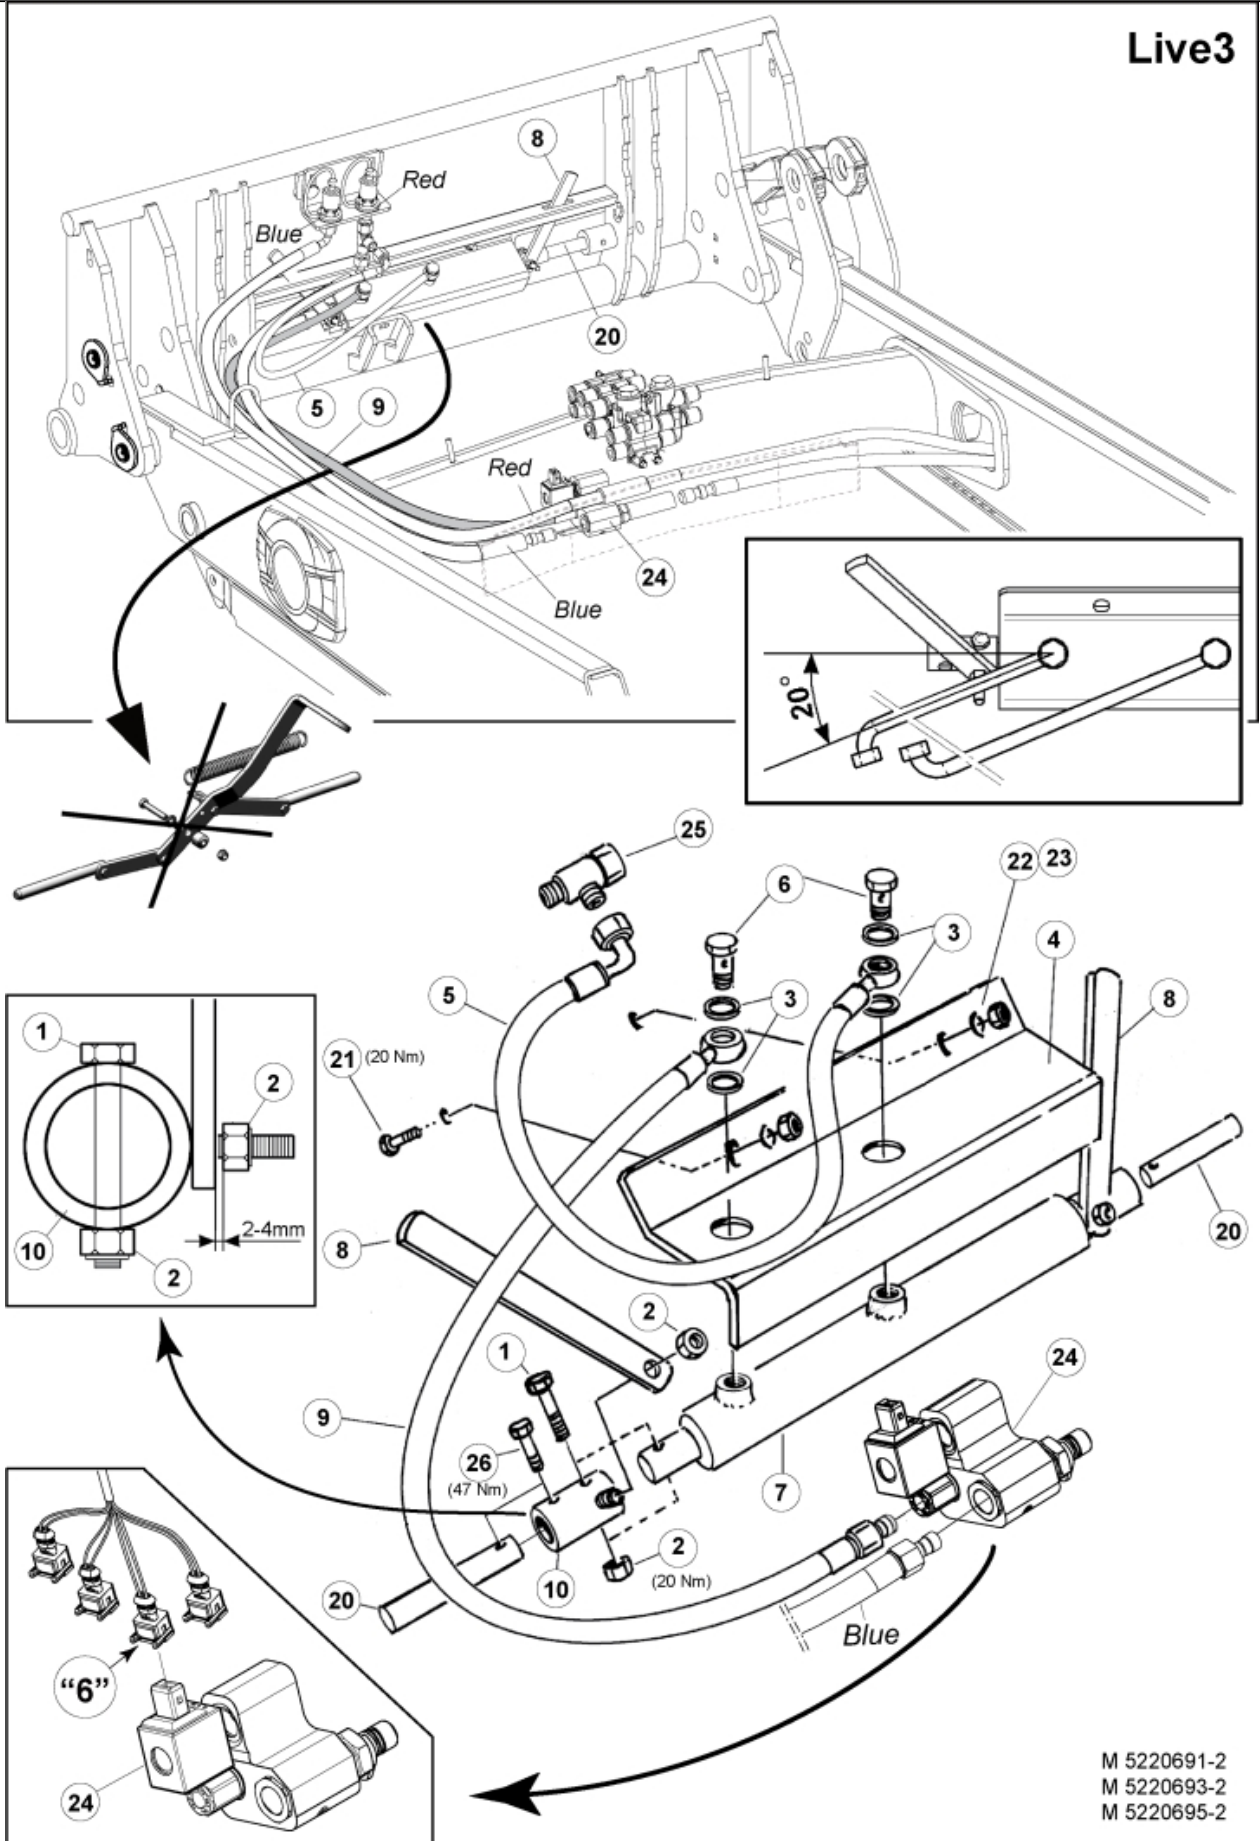

M 5220691
M 5220693
M 5220695

Live3

Part assemblies Implement lock LCS
Specification Specification: DM
Serial number from: 7332744

PartNo	Pos	Qty	Name	Specifications
5220693		1 PCS	Implement lock LCS	DM, 7332744
5219046		1	Locking kit	
5002055	1	2	•• Screw	M6S M8x40
5011553	2	4	•• Nut	M6M M8 Loc-king
5013856	3	4	•• Dowty washer	Tredo 1/4"
5219048	4	1	•• Protection plate	
60000143	5	1 PCS	•• Hose	1/4" L=550mm (9031170)
1120166	6	2	•• Banjo fitting	R1/4"
12713210	7	1	•• Cylinder	Ø25/16 L=370-590 Lock cyl.
60005579		1	••• Seal kit	Implement lock. cyl.
5219049	8	2	•• Indicator	
60000135	9	1 PCS	•• Hose	1/4" L=1100mm (9031482)
5219246	10	2 PCS	•• Sleeve	
5219044	20	2	Pin	D=20mm
5002077	21	2	Screw	M6S 10x30
5011554	22	2	Nut	Loc-King M10
5013110	23	2	Washer	BRB 10.5x22x2
10550455	24	1 PCS	Valve	
5027454	25	1	L-coupling	
5002971	26	2	Screw	M6S 10x30 Drilock
5033992		1	Safety switch cpl.	Replaces 5033991