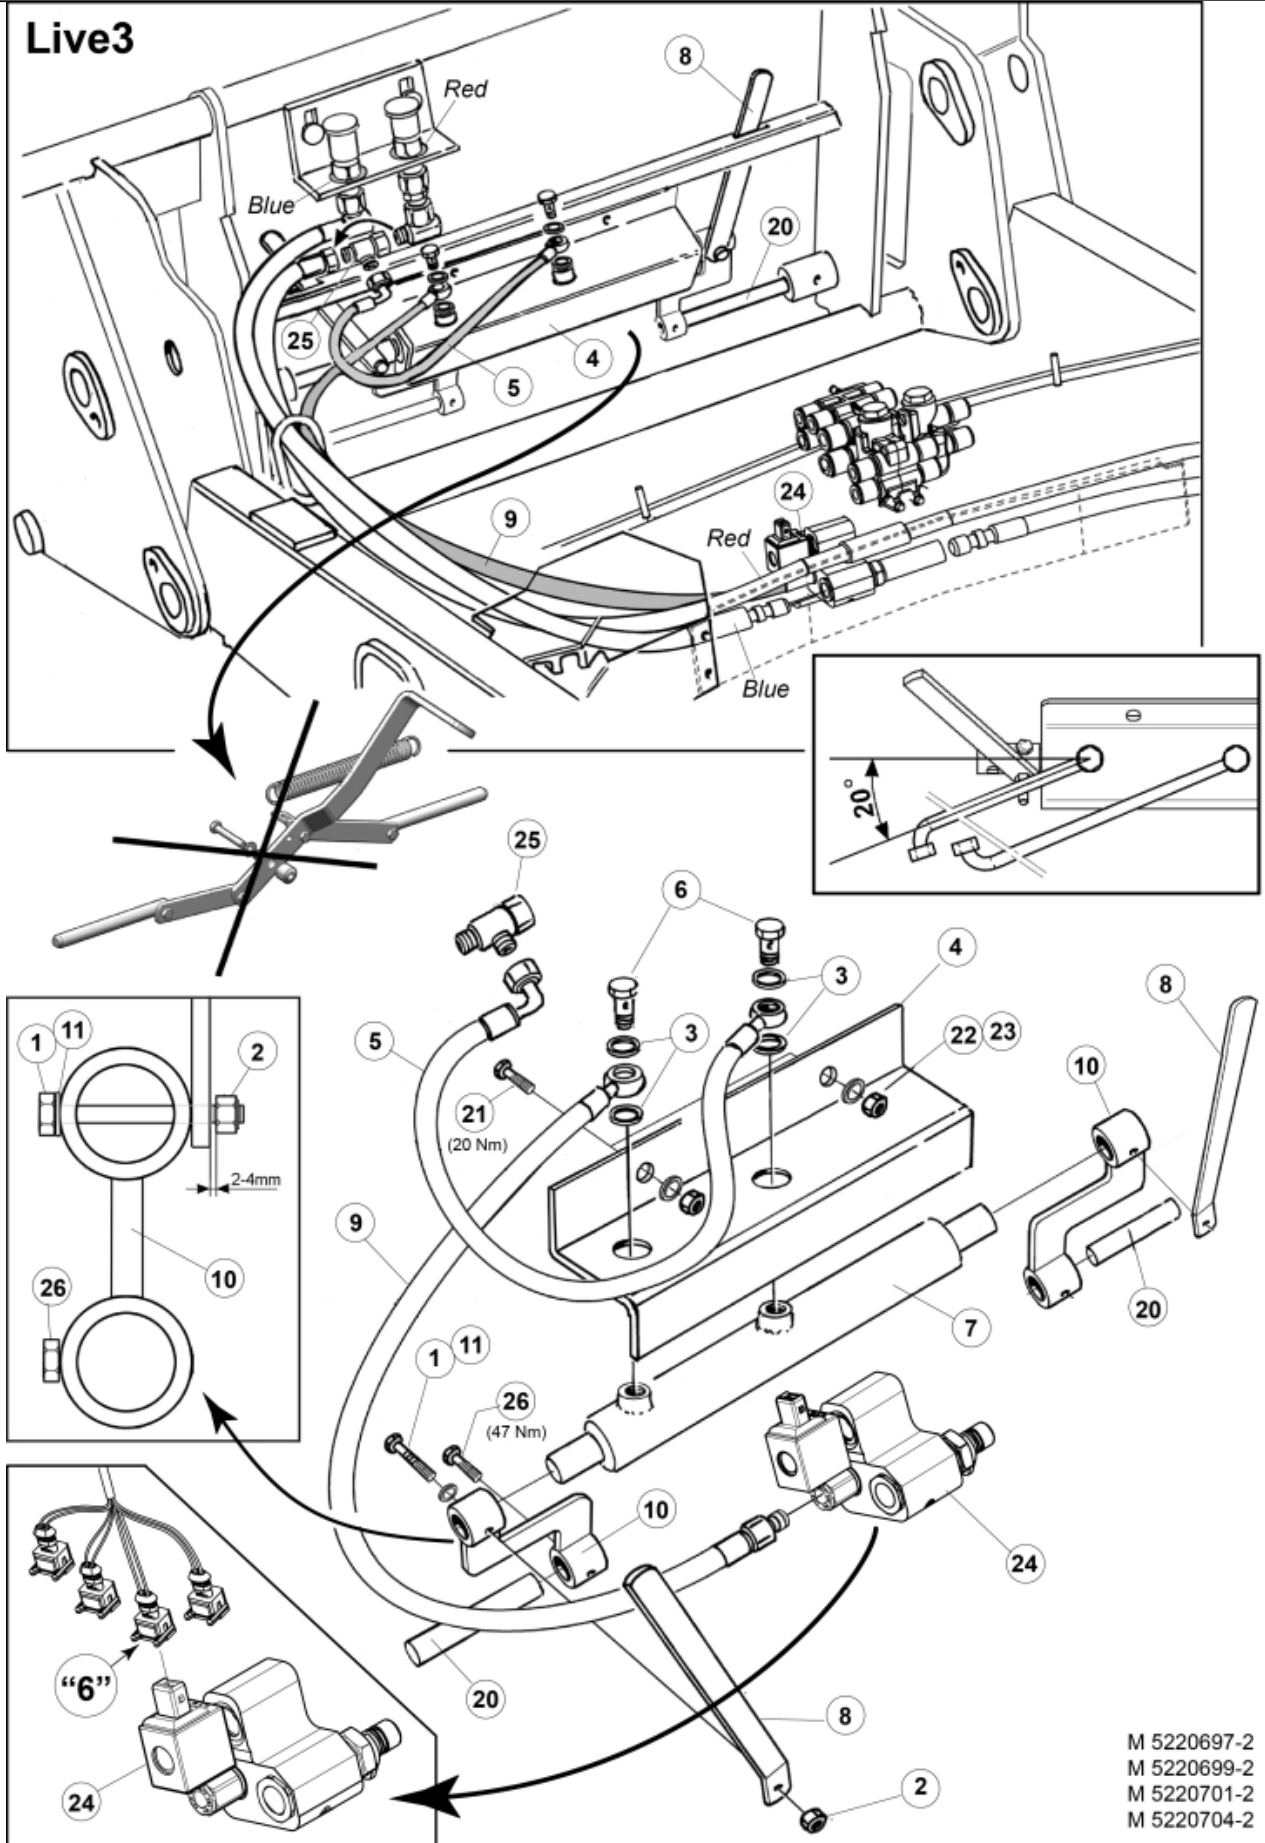

M 5220697
M 5220699
M 5220701
M 5220704

| Part assemblies | | Implement lock LCS | | |
|------------------------|------------|-----------------------------|---------------------|----------------------------|
| Specification | | Serial number from: 7332744 | | |
| PartNo | Pos | Qty | Name | Specifications |
| 5220704 | | 1 PCS | Implement lock LCS | 7332744 |
| 5219345 | | 1 | Locking kit | 3+8 DM |
| 5002056 | 1 | 2 | •• Screw | M6S 8 x 50 |
| 5011553 | 2 | 4 | •• Nut | M6M M8 Loc-king |
| 5013856 | 3 | 4 | •• Dowty washer | Tredo 1/4" |
| 5219343 | 4 | 1 | •• Protection plate | |
| 60000143 | 5 | 1 PCS | •• Hose | 1/4" L=550mm (9031170) |
| 1120166 | 6 | 2 | •• Banjo fitting | R1/4" |
| 12713910-1 | 7 | 1 | •• Cylinder | Ø25/16 L=430-680 Lock cyl. |
| 5219154 | 8 | 2 | •• Indicator | |
| 60000135 | 9 | 1 PCS | •• Hose | 1/4" L=1100mm (9031482) |
| 5219145 | 10 | 2 | •• Adaptor | |
| 5013101 | 11 | 2 | •• Washer | BRB 8,4 x 16 |
| 5219330 | 20 | 2 | Pin | D=20mm |
| 5002077 | 21 | 2 | Screw | M6S 10x30 |
| 5011554 | 22 | 2 | Nut | Loc-King M10 |
| 5013110 | 23 | 2 | Washer | BRB 10.5x22x2 |
| 10550455 | 24 | 1 PCS | Valve | |
| 5027454 | 25 | 1 | L-coupling | |
| 5002971 | 26 | 2 | Screw | M6S 10x30 Drilock |
| 5033992 | | 1 | Safety switch cpl. | Replaces 5033991 |