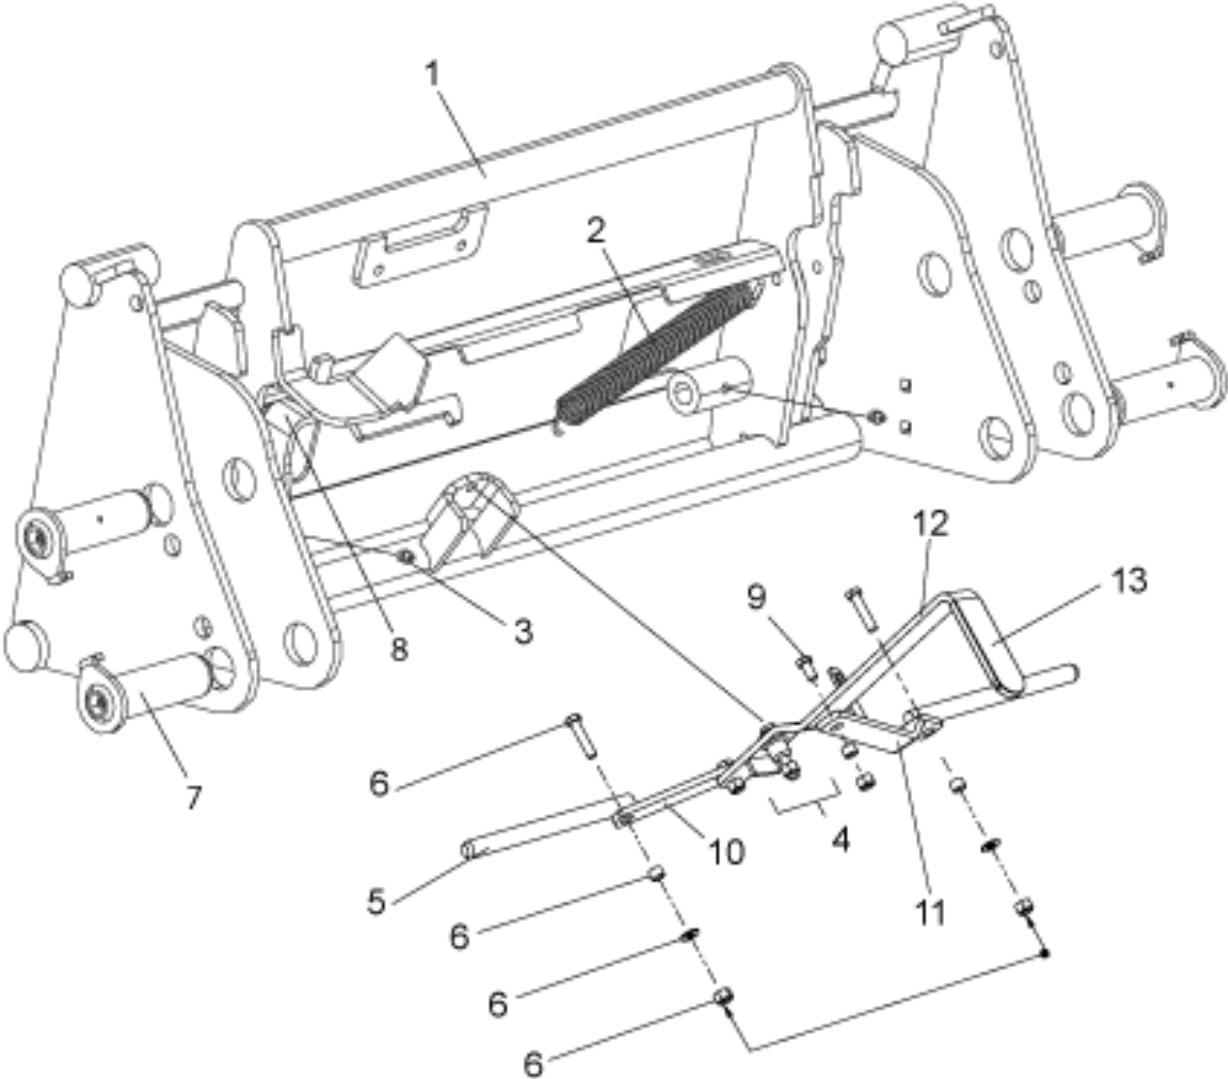

3 = ALÖ Std.
8 = EURO

r5229832_old

Description Tool carrier
Part assemblies Euro/Alo Type 3
Specification Specification: Grey
Serial number to: 723698

PartNo	Pos	Qty	Name	Specifications
5229832-7		1 PCS	Euro/Alo Type 3	723699
5229835-7	1	1 PCS	Tool carrier	Grey
1101035	2	1	Spring	
5023005	3	2	Greaser	M 10 x 1
4500366	4	1 PCS	Turning Centre Kit	
4500865	5	2	Pin kit	Includes 4500867
4500867	6	2	• Screw kit	Included in Pin kit
60021067	7	1	Pin kit	Replaces 9020071
4500328	8	1	Click-on	
5002077	9	2	Screw	M6S 10x30
5220345	10	1 PCS	Shaft	
5220343	11	1 PCS	Shaft	
5220342	12	1 PCS	Lever	
5022144	13	1	Cover	