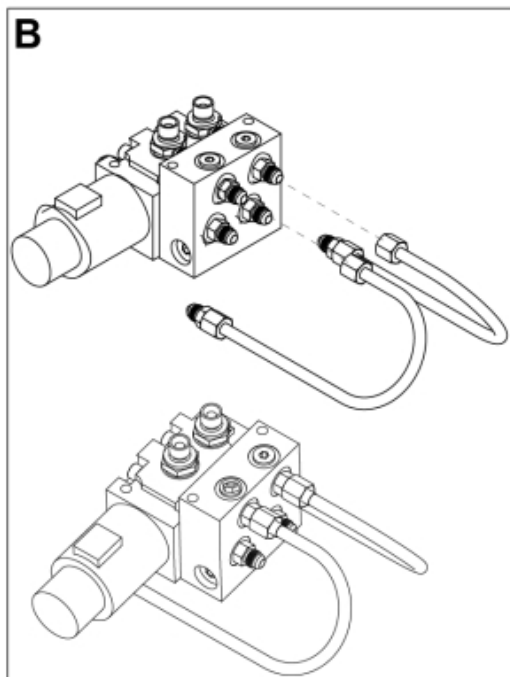

M10550442_443-1

Part assemblies 3rd service - Wire NSL

PartNo	Pos	Qty	Name	Specifications
10550442			3rd service - Wire NSL	
5002978	1	2	Screw	M6S 8x129
5011553	2	1	Nut	M6M M8 Loc-king
5013101	3	1	Washer	BRB 8,4 x 16
5028109	4	2	Adaptor	JIC 9/16"
5028151	5	2	Adaptor	3/4" ORB - 3/8 BSP
5221381	6	2 PCS	Tube	
5221387	7	1	Control valve	
5004054	C	4	• Screw	MC6S M8x80
5004056	C2	4	• Screw	M8x65
5039034	D	2	• O-ring	
5021082	8	1	Boot	1 switch
5024365	9	1	• Switch	A 294813
5024366	10	1	• Boot	A 294814
313476	13	1	Electr. Cable	
5004914	14	3	Screw	M5x40
5013112	15	6	Washer	5,3x10x1,5
5102039	16	1	Rubber boot	For caravan connector
5024378	17	1	Connector, female	7-Pole
5011051	18	3	Nut	M6M 5
5201142	19	1	Connector Support	
5024205	20	1	Cable	
5102152	21	1	Cable	L=4400mm
5024376	22	1	Connector	
5024379	23	1	Connector	
1103117	28	2	Hose	3/8"
5221946	29	1 PCS	Bracket	
5022157	30	1	Washer, red	
5022159	31	1	Washer, blue	
5044940	32	2	Coupling	ISO-A 1/2" Male - G3/8
5044129	33	2	Dust Cover	1/2" Male
5002077	34	3	Screw	M6S 10x30
5013102	35	4	Washer	BRB 10 x 18 x 2
5011554	36	2	Nut	Loc-King M10
5221954	37	1 PCS	Protection plate	
5013101	38	4	Washer	BRB 8,4 x 16
10550406	39	1 PCS	Diverter valve cpl.	