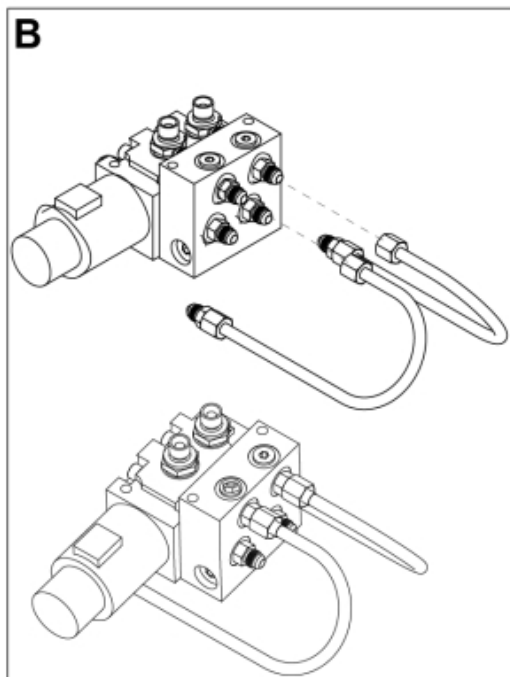

M10550442_443-1

M10550442_443-2

Part assemblies 3rd service - Wire NSL

| PartNo | Pos | Qty | Name | Specifications |
|----------|-----|-------|------------------------|------------------------|
| 10550442 | | | 3rd service - Wire NSL | |
| 5002978 | 1 | 2 | Screw | M6S 8x129 |
| 5011553 | 2 | 1 | Nut | M6M M8 Loc-king |
| 5013101 | 3 | 1 | Washer | BRB 8,4 x 16 |
| 5028109 | 4 | 2 | Adaptor | JIC 9/16" |
| 5028151 | 5 | 2 | Adaptor | 3/4" ORB - 3/8 BSP |
| 5221381 | 6 | 2 PCS | Tube | |
| 5221387 | 7 | 1 | Control valve | |
| 5004054 | C | 4 | • Screw | MC6S M8x80 |
| 5004056 | C2 | 4 | • Screw | M8x65 |
| 5039034 | D | 2 | • O-ring | |
| 5021082 | 8 | 1 | Boot | 1 switch |
| 5024365 | 9 | 1 | • Switch | A 294813 |
| 5024366 | 10 | 1 | • Boot | A 294814 |
| 313476 | 13 | 1 | Electr. Cable | |
| 5004914 | 14 | 3 | Screw | M5x40 |
| 5013112 | 15 | 6 | Washer | 5,3x10x1,5 |
| 5102039 | 16 | 1 | Rubber boot | For caravan connector |
| 5024378 | 17 | 1 | Connector, female | 7-Pole |
| 5011051 | 18 | 3 | Nut | M6M 5 |
| 5201142 | 19 | 1 | Connector Support | |
| 5024205 | 20 | 1 | Cable | |
| 5102152 | 21 | 1 | Cable | L=4400mm |
| 5024376 | 22 | 1 | Connector | |
| 5024379 | 23 | 1 | Connector | |
| 1103117 | 28 | 2 | Hose | 3/8" |
| 5221946 | 29 | 1 PCS | Bracket | |
| 5022157 | 30 | 1 | Washer, red | |
| 5022159 | 31 | 1 | Washer, blue | |
| 5044940 | 32 | 2 | Coupling | ISO-A 1/2" Male - G3/8 |
| 5044129 | 33 | 2 | Dust Cover | 1/2" Male |
| 5002077 | 34 | 3 | Screw | M6S 10x30 |
| 5013102 | 35 | 4 | Washer | BRB 10 x 18 x 2 |
| 5011554 | 36 | 2 | Nut | Loc-King M10 |
| 5221954 | 37 | 1 PCS | Protection plate | |
| 5013101 | 38 | 4 | Washer | BRB 8,4 x 16 |
| 10550406 | 39 | 1 PCS | Diverter valve cpl. | |