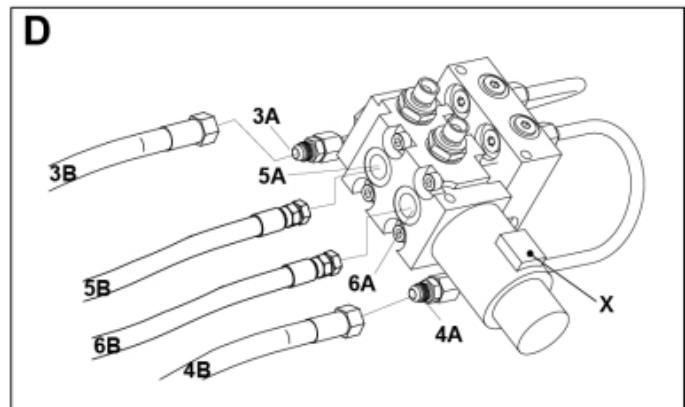

M10550442_443-1

Part assemblies 3rd service - Wire NSL

PartNo	Pos	Qty	Name	Specifications
10550442			3rd service - Wire NSL	
5002978	1	2	Screw	M6S 8x129
5011553	2	1	Nut	M6M M8 Loc-king
5013101	3	1	Washer	BRB 8,4 x 16
5028109	4	2	Adaptor	JIC 9/16"
5028151	5	2	Adaptor	3/4" ORB - 3/8 BSP
5221381	6	2 PCS	Tube	
5221387	7	1	Control valve	
5004054	C	4	• Screw	MC6S M8x80
5004056	C2	4	• Screw	M8x65
5039034	D	2	• O-ring	
5021082	8	1	Boot	1 switch
5024365	9	1	• Switch	A 294813
5024366	10	1	• Boot	A 294814
313476	13	1	Electr. Cable	
5004914	14	3	Screw	M5x40
5013112	15	6	Washer	5,3x10x1,5
5102039	16	1	Rubber boot	For caravan connector
5024378	17	1	Connector, female	7-Pole
5011051	18	3	Nut	M6M 5
5201142	19	1	Connector Support	
5024205	20	1	Cable	
5102152	21	1	Cable	L=4400mm
5024376	22	1	Connector	
5024379	23	1	Connector	
1103117	28	2	Hose	3/8"
5221946	29	1 PCS	Bracket	
5022157	30	1	Washer, red	
5022159	31	1	Washer, blue	
5044940	32	2	Coupling	ISO-A 1/2" Male - G3/8
5044129	33	2	Dust Cover	1/2" Male
5002077	34	3	Screw	M6S 10x30
5013102	35	4	Washer	BRB 10 x 18 x 2
5011554	36	2	Nut	Loc-King M10
5221954	37	1 PCS	Protection plate	
5013101	38	4	Washer	BRB 8,4 x 16
10550406	39	1 PCS	Diverter valve cpl.	