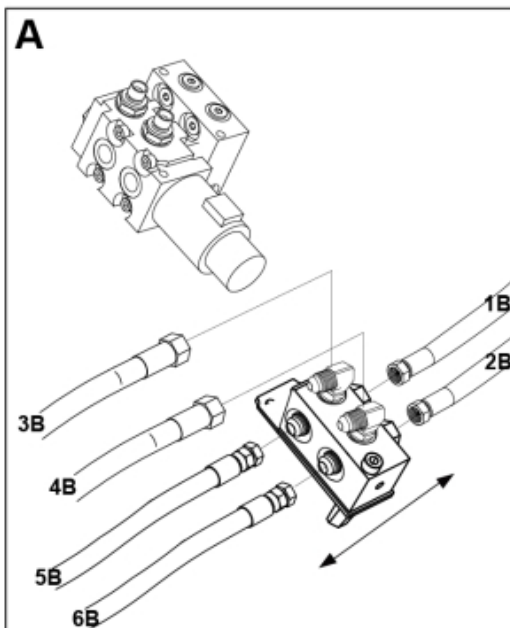

M10550442_443-1

Part assemblies 3rd service - Wire NSL

PartNo	Pos	Qty	Name	Specifications
10550442			3rd service - Wire NSL	
5002978	1	2	Screw	M6S 8x129
5011553	2	1	Nut	M6M M8 Loc-king
5013101	3	1	Washer	BRB 8,4 x 16
5028109	4	2	Adaptor	JIC 9/16"
5028151	5	2	Adaptor	3/4" ORB - 3/8 BSP
5221381	6	2 PCS	Tube	
5221387	7	1	Control valve	
5004054	C	4	• Screw	MC6S M8x80
5004056	C2	4	• Screw	M8x65
5039034	D	2	• O-ring	
5021082	8	1	Boot	1 switch
5024365	9	1	• Switch	A 294813
5024366	10	1	• Boot	A 294814
313476	13	1	Electr. Cable	
5004914	14	3	Screw	M5x40
5013112	15	6	Washer	5,3x10x1,5
5102039	16	1	Rubber boot	For caravan connector
5024378	17	1	Connector, female	7-Pole
5011051	18	3	Nut	M6M 5
5201142	19	1	Connector Support	
5024205	20	1	Cable	
5102152	21	1	Cable	L=4400mm
5024376	22	1	Connector	
5024379	23	1	Connector	
1103117	28	2	Hose	3/8"
5221946	29	1 PCS	Bracket	
5022157	30	1	Washer, red	
5022159	31	1	Washer, blue	
5044940	32	2	Coupling	ISO-A 1/2" Male - G3/8
5044129	33	2	Dust Cover	1/2" Male
5002077	34	3	Screw	M6S 10x30
5013102	35	4	Washer	BRB 10 x 18 x 2
5011554	36	2	Nut	Loc-King M10
5221954	37	1 PCS	Protection plate	
5013101	38	4	Washer	BRB 8,4 x 16
10550406	39	1 PCS	Diverter valve cpl.	