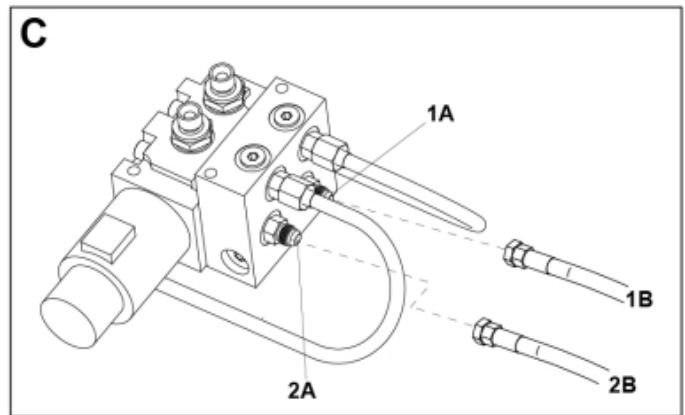

M10550442_443-1

M10550442_443-2

Part assemblies 3rd service - Wire NSL

| PartNo | Pos | Qty | Name | Specifications |
|----------|-----|-------|------------------------|------------------------|
| 10550442 | | | 3rd service - Wire NSL | |
| 5002978 | 1 | 2 | Screw | M6S 8x129 |
| 5011553 | 2 | 1 | Nut | M6M M8 Loc-king |
| 5013101 | 3 | 1 | Washer | BRB 8,4 x 16 |
| 5028109 | 4 | 2 | Adaptor | JIC 9/16" |
| 5028151 | 5 | 2 | Adaptor | 3/4" ORB - 3/8 BSP |
| 5221381 | 6 | 2 PCS | Tube | |
| 5221387 | 7 | 1 | Control valve | |
| 5004054 | C | 4 | • Screw | MC6S M8x80 |
| 5004056 | C2 | 4 | • Screw | M8x65 |
| 5039034 | D | 2 | • O-ring | |
| 5021082 | 8 | 1 | Boot | 1 switch |
| 5024365 | 9 | 1 | • Switch | A 294813 |
| 5024366 | 10 | 1 | • Boot | A 294814 |
| 313476 | 13 | 1 | Electr. Cable | |
| 5004914 | 14 | 3 | Screw | M5x40 |
| 5013112 | 15 | 6 | Washer | 5,3x10x1,5 |
| 5102039 | 16 | 1 | Rubber boot | For caravan connector |
| 5024378 | 17 | 1 | Connector, female | 7-Pole |
| 5011051 | 18 | 3 | Nut | M6M 5 |
| 5201142 | 19 | 1 | Connector Support | |
| 5024205 | 20 | 1 | Cable | |
| 5102152 | 21 | 1 | Cable | L=4400mm |
| 5024376 | 22 | 1 | Connector | |
| 5024379 | 23 | 1 | Connector | |
| 1103117 | 28 | 2 | Hose | 3/8" |
| 5221946 | 29 | 1 PCS | Bracket | |
| 5022157 | 30 | 1 | Washer, red | |
| 5022159 | 31 | 1 | Washer, blue | |
| 5044940 | 32 | 2 | Coupling | ISO-A 1/2" Male - G3/8 |
| 5044129 | 33 | 2 | Dust Cover | 1/2" Male |
| 5002077 | 34 | 3 | Screw | M6S 10x30 |
| 5013102 | 35 | 4 | Washer | BRB 10 x 18 x 2 |
| 5011554 | 36 | 2 | Nut | Loc-King M10 |
| 5221954 | 37 | 1 PCS | Protection plate | |
| 5013101 | 38 | 4 | Washer | BRB 8,4 x 16 |
| 10550406 | 39 | 1 PCS | Diverter valve cpl. | |