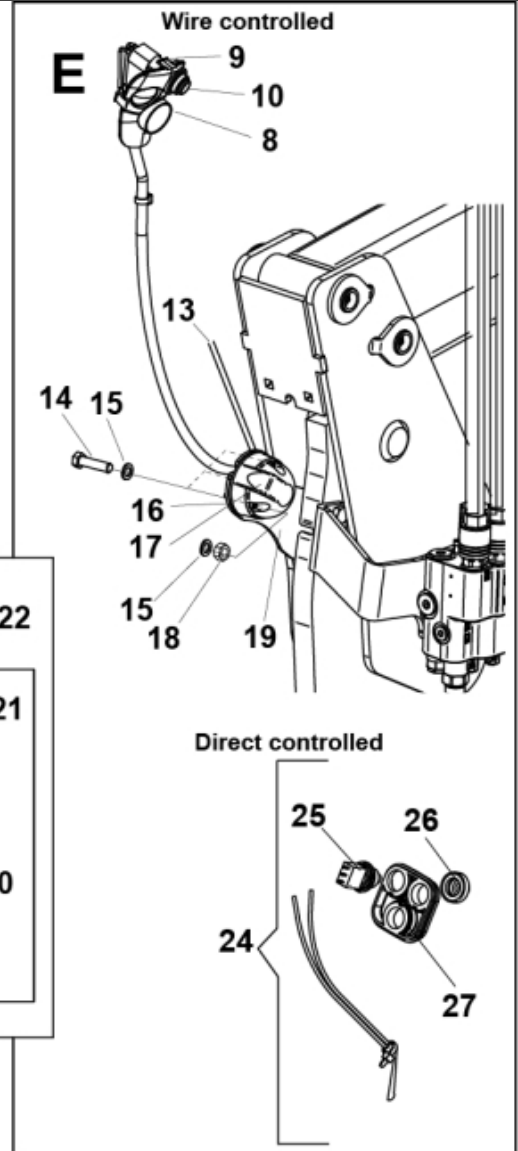

M10550442_443-1

M10550442_443-2

Part assemblies 3rd service - Wire NSL

| PartNo | Pos | Qty | Name | Specifications |
|----------|-----|-------|------------------------|------------------------|
| 10550442 | | | 3rd service - Wire NSL | |
| 5002978 | 1 | 2 | Screw | M6S 8x129 |
| 5011553 | 2 | 1 | Nut | M6M M8 Loc-king |
| 5013101 | 3 | 1 | Washer | BRB 8,4 x 16 |
| 5028109 | 4 | 2 | Adaptor | JIC 9/16" |
| 5028151 | 5 | 2 | Adaptor | 3/4" ORB - 3/8 BSP |
| 5221381 | 6 | 2 PCS | Tube | |
| 5221387 | 7 | 1 | Control valve | |
| 5004054 | C | 4 | • Screw | MC6S M8x80 |
| 5004056 | C2 | 4 | • Screw | M8x65 |
| 5039034 | D | 2 | • O-ring | |
| 5021082 | 8 | 1 | Boot | 1 switch |
| 5024365 | 9 | 1 | • Switch | A 294813 |
| 5024366 | 10 | 1 | • Boot | A 294814 |
| 313476 | 13 | 1 | Electr. Cable | |
| 5004914 | 14 | 3 | Screw | M5x40 |
| 5013112 | 15 | 6 | Washer | 5,3x10x1,5 |
| 5102039 | 16 | 1 | Rubber boot | For caravan connector |
| 5024378 | 17 | 1 | Connector, female | 7-Pole |
| 5011051 | 18 | 3 | Nut | M6M 5 |
| 5201142 | 19 | 1 | Connector Support | |
| 5024205 | 20 | 1 | Cable | |
| 5102152 | 21 | 1 | Cable | L=4400mm |
| 5024376 | 22 | 1 | Connector | |
| 5024379 | 23 | 1 | Connector | |
| 1103117 | 28 | 2 | Hose | 3/8" |
| 5221946 | 29 | 1 PCS | Bracket | |
| 5022157 | 30 | 1 | Washer, red | |
| 5022159 | 31 | 1 | Washer, blue | |
| 5044940 | 32 | 2 | Coupling | ISO-A 1/2" Male - G3/8 |
| 5044129 | 33 | 2 | Dust Cover | 1/2" Male |
| 5002077 | 34 | 3 | Screw | M6S 10x30 |
| 5013102 | 35 | 4 | Washer | BRB 10 x 18 x 2 |
| 5011554 | 36 | 2 | Nut | Loc-King M10 |
| 5221954 | 37 | 1 PCS | Protection plate | |
| 5013101 | 38 | 4 | Washer | BRB 8,4 x 16 |
| 10550406 | 39 | 1 PCS | Diverter valve cpl. | |