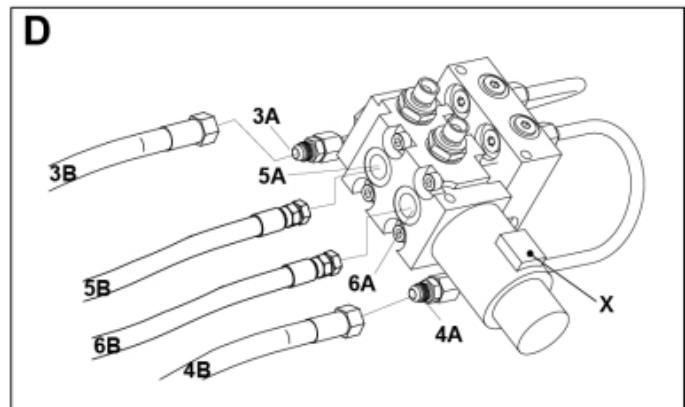

M10550442_443-1

M10550442_443-2

Part assemblies 3rd service - Wire NSL

| PartNo | Pos | Qty | Name | Specifications |
|----------|-----|-------|------------------------|------------------------|
| 10550442 | | | 3rd service - Wire NSL | |
| 5002978 | 1 | 2 | Screw | M6S 8x129 |
| 5011553 | 2 | 1 | Nut | M6M M8 Loc-king |
| 5013101 | 3 | 1 | Washer | BRB 8,4 x 16 |
| 5028109 | 4 | 2 | Adaptor | JIC 9/16" |
| 5028151 | 5 | 2 | Adaptor | 3/4" ORB - 3/8 BSP |
| 5221381 | 6 | 2 PCS | Tube | |
| 5221387 | 7 | 1 | Control valve | |
| 5004054 | C | 4 | • Screw | MC6S M8x80 |
| 5004056 | C2 | 4 | • Screw | M8x65 |
| 5039034 | D | 2 | • O-ring | |
| 5021082 | 8 | 1 | Boot | 1 switch |
| 5024365 | 9 | 1 | • Switch | A 294813 |
| 5024366 | 10 | 1 | • Boot | A 294814 |
| 313476 | 13 | 1 | Electr. Cable | |
| 5004914 | 14 | 3 | Screw | M5x40 |
| 5013112 | 15 | 6 | Washer | 5,3x10x1,5 |
| 5102039 | 16 | 1 | Rubber boot | For caravan connector |
| 5024378 | 17 | 1 | Connector, female | 7-Pole |
| 5011051 | 18 | 3 | Nut | M6M 5 |
| 5201142 | 19 | 1 | Connector Support | |
| 5024205 | 20 | 1 | Cable | |
| 5102152 | 21 | 1 | Cable | L=4400mm |
| 5024376 | 22 | 1 | Connector | |
| 5024379 | 23 | 1 | Connector | |
| 1103117 | 28 | 2 | Hose | 3/8" |
| 5221946 | 29 | 1 PCS | Bracket | |
| 5022157 | 30 | 1 | Washer, red | |
| 5022159 | 31 | 1 | Washer, blue | |
| 5044940 | 32 | 2 | Coupling | ISO-A 1/2" Male - G3/8 |
| 5044129 | 33 | 2 | Dust Cover | 1/2" Male |
| 5002077 | 34 | 3 | Screw | M6S 10x30 |
| 5013102 | 35 | 4 | Washer | BRB 10 x 18 x 2 |
| 5011554 | 36 | 2 | Nut | Loc-King M10 |
| 5221954 | 37 | 1 PCS | Protection plate | |
| 5013101 | 38 | 4 | Washer | BRB 8,4 x 16 |
| 10550406 | 39 | 1 PCS | Diverter valve cpl. | |