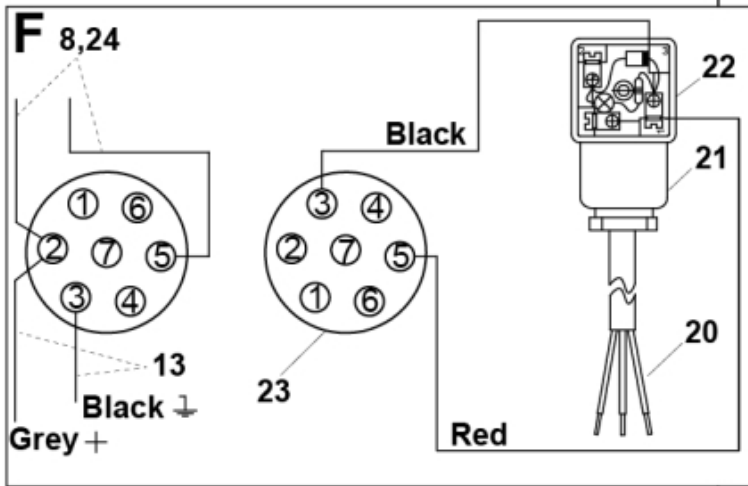

M10550442_443-1

M10550442_443-2

Part assemblies 3rd service - Wire NSL

| PartNo | Pos | Qty | Name | Specifications |
|----------|-----|-------|------------------------|------------------------|
| 10550442 | | | 3rd service - Wire NSL | |
| 5002978 | 1 | 2 | Screw | M6S 8x129 |
| 5011553 | 2 | 1 | Nut | M6M M8 Loc-king |
| 5013101 | 3 | 1 | Washer | BRB 8,4 x 16 |
| 5028109 | 4 | 2 | Adaptor | JIC 9/16" |
| 5028151 | 5 | 2 | Adaptor | 3/4" ORB - 3/8 BSP |
| 5221381 | 6 | 2 PCS | Tube | |
| 5221387 | 7 | 1 | Control valve | |
| 5004054 | C | 4 | • Screw | MC6S M8x80 |
| 5004056 | C2 | 4 | • Screw | M8x65 |
| 5039034 | D | 2 | • O-ring | |
| 5021082 | 8 | 1 | Boot | 1 switch |
| 5024365 | 9 | 1 | • Switch | A 294813 |
| 5024366 | 10 | 1 | • Boot | A 294814 |
| 313476 | 13 | 1 | Electr. Cable | |
| 5004914 | 14 | 3 | Screw | M5x40 |
| 5013112 | 15 | 6 | Washer | 5,3x10x1,5 |
| 5102039 | 16 | 1 | Rubber boot | For caravan connector |
| 5024378 | 17 | 1 | Connector, female | 7-Pole |
| 5011051 | 18 | 3 | Nut | M6M 5 |
| 5201142 | 19 | 1 | Connector Support | |
| 5024205 | 20 | 1 | Cable | |
| 5102152 | 21 | 1 | Cable | L=4400mm |
| 5024376 | 22 | 1 | Connector | |
| 5024379 | 23 | 1 | Connector | |
| 1103117 | 28 | 2 | Hose | 3/8" |
| 5221946 | 29 | 1 PCS | Bracket | |
| 5022157 | 30 | 1 | Washer, red | |
| 5022159 | 31 | 1 | Washer, blue | |
| 5044940 | 32 | 2 | Coupling | ISO-A 1/2" Male - G3/8 |
| 5044129 | 33 | 2 | Dust Cover | 1/2" Male |
| 5002077 | 34 | 3 | Screw | M6S 10x30 |
| 5013102 | 35 | 4 | Washer | BRB 10 x 18 x 2 |
| 5011554 | 36 | 2 | Nut | Loc-King M10 |
| 5221954 | 37 | 1 PCS | Protection plate | |
| 5013101 | 38 | 4 | Washer | BRB 8,4 x 16 |
| 10550406 | 39 | 1 PCS | Diverter valve cpl. | |