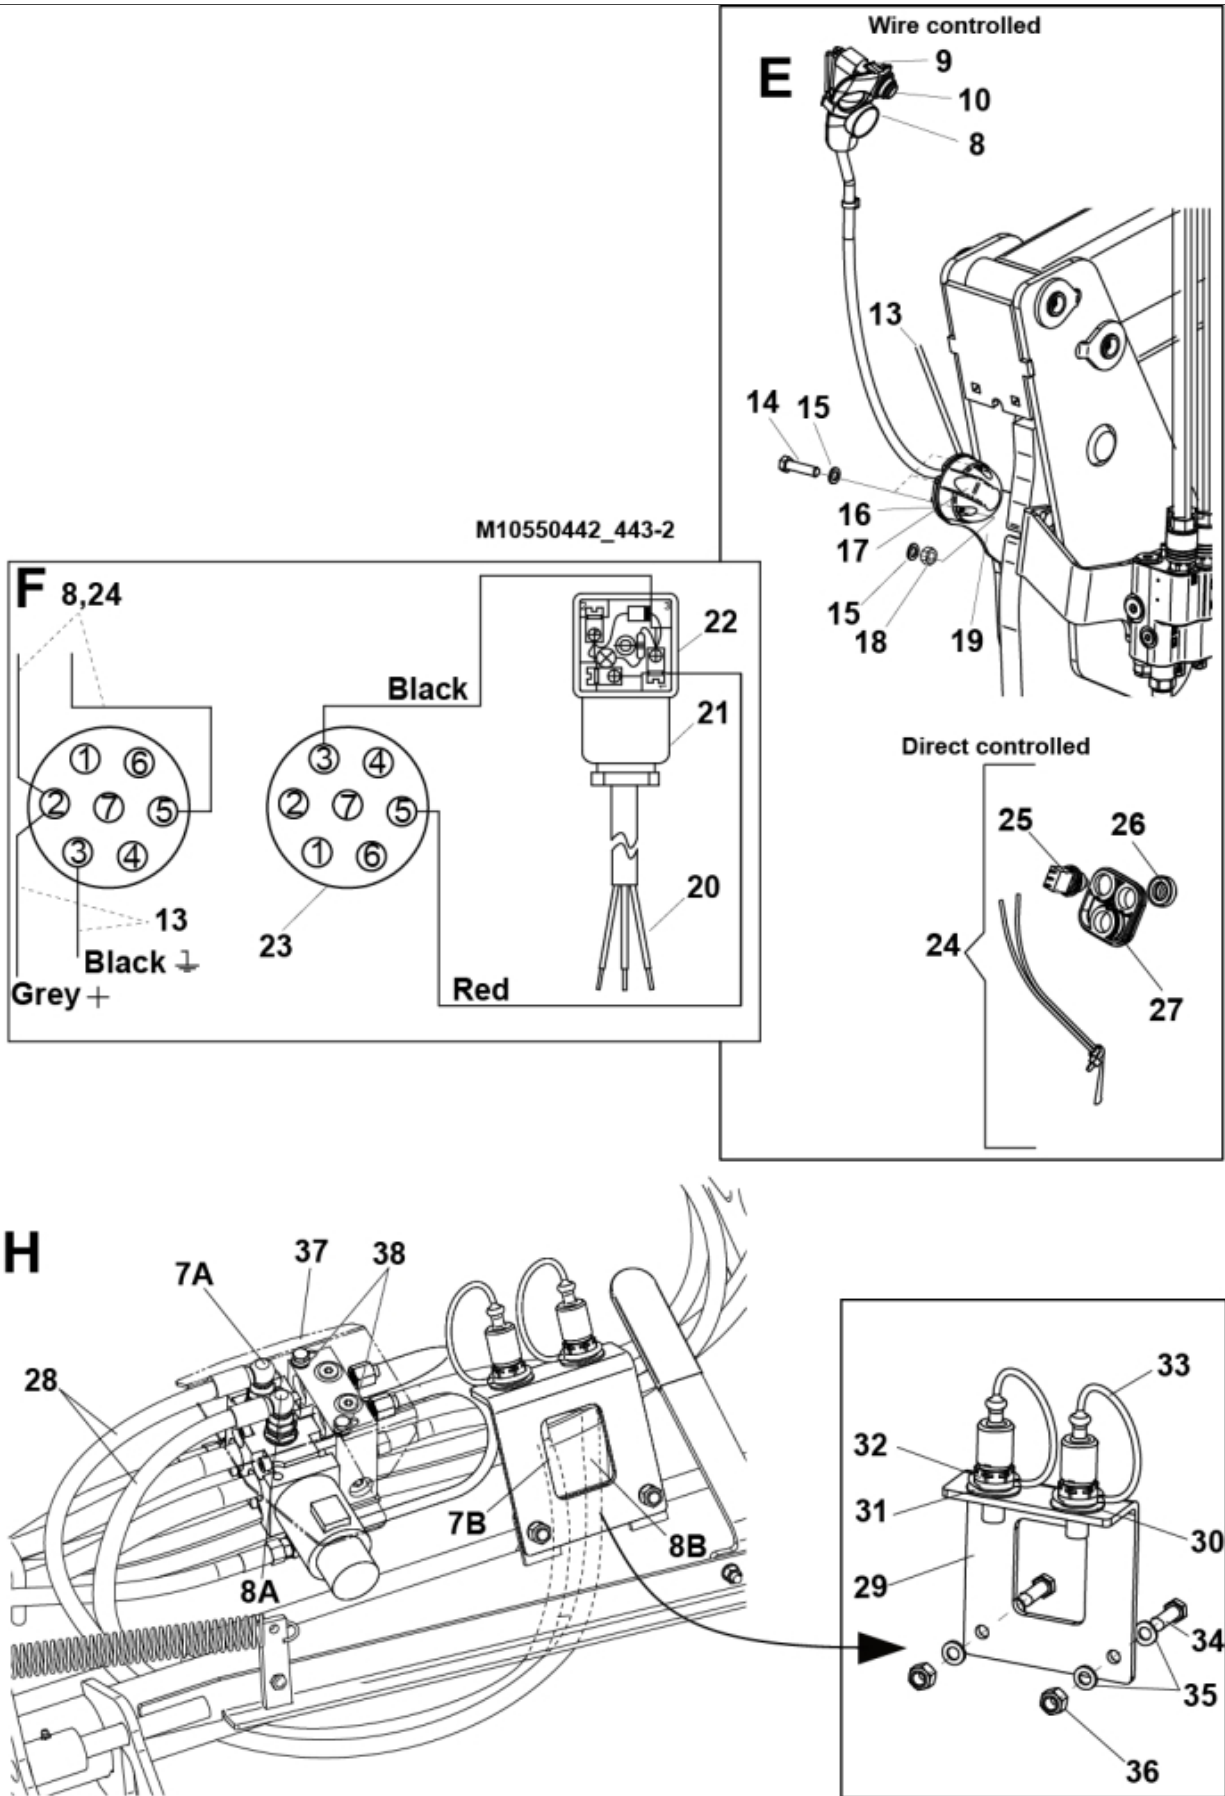

M10550442_443-1

Part assemblies 3rd service - Wire NSL

PartNo	Pos	Qty	Name	Specifications
10550442			3rd service - Wire NSL	
5002978	1	2	Screw	M6S 8x129
5011553	2	1	Nut	M6M M8 Loc-king
5013101	3	1	Washer	BRB 8,4 x 16
5028109	4	2	Adaptor	JIC 9/16"
5028151	5	2	Adaptor	3/4" ORB - 3/8 BSP
5221381	6	2 PCS	Tube	
5221387	7	1	Control valve	
5004054	C	4	• Screw	MC6S M8x80
5004056	C2	4	• Screw	M8x65
5039034	D	2	• O-ring	
5021082	8	1	Boot	1 switch
5024365	9	1	• Switch	A 294813
5024366	10	1	• Boot	A 294814
313476	13	1	Electr. Cable	
5004914	14	3	Screw	M5x40
5013112	15	6	Washer	5,3x10x1,5
5102039	16	1	Rubber boot	For caravan connector
5024378	17	1	Connector, female	7-Pole
5011051	18	3	Nut	M6M 5
5201142	19	1	Connector Support	
5024205	20	1	Cable	
5102152	21	1	Cable	L=4400mm
5024376	22	1	Connector	
5024379	23	1	Connector	
1103117	28	2	Hose	3/8"
5221946	29	1 PCS	Bracket	
5022157	30	1	Washer, red	
5022159	31	1	Washer, blue	
5044940	32	2	Coupling	ISO-A 1/2" Male - G3/8
5044129	33	2	Dust Cover	1/2" Male
5002077	34	3	Screw	M6S 10x30
5013102	35	4	Washer	BRB 10 x 18 x 2
5011554	36	2	Nut	Loc-King M10
5221954	37	1 PCS	Protection plate	
5013101	38	4	Washer	BRB 8,4 x 16
10550406	39	1 PCS	Diverter valve cpl.	