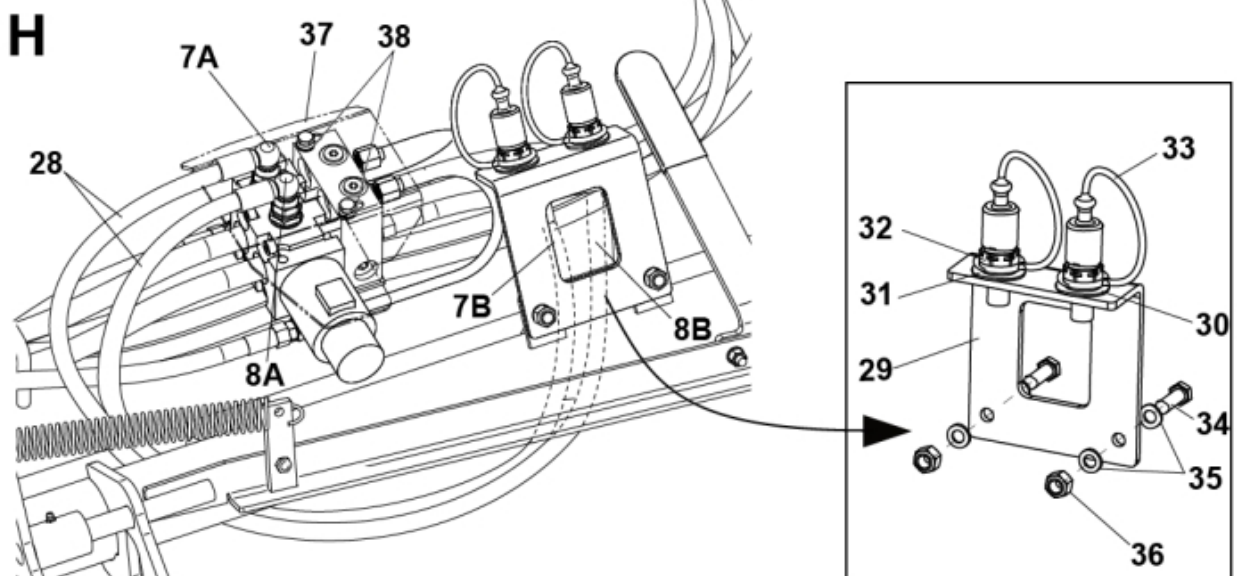

M10550442_443-1

M10550442_443-2

Part assemblies 3rd service - Wire NSL

| PartNo | Pos | Qty | Name | Specifications |
|----------|-----|-------|------------------------|------------------------|
| 10550442 | | | 3rd service - Wire NSL | |
| 5002978 | 1 | 2 | Screw | M6S 8x129 |
| 5011553 | 2 | 1 | Nut | M6M M8 Loc-king |
| 5013101 | 3 | 1 | Washer | BRB 8,4 x 16 |
| 5028109 | 4 | 2 | Adaptor | JIC 9/16" |
| 5028151 | 5 | 2 | Adaptor | 3/4" ORB - 3/8 BSP |
| 5221381 | 6 | 2 PCS | Tube | |
| 5221387 | 7 | 1 | Control valve | |
| 5004054 | C | 4 | • Screw | MC6S M8x80 |
| 5004056 | C2 | 4 | • Screw | M8x65 |
| 5039034 | D | 2 | • O-ring | |
| 5021082 | 8 | 1 | Boot | 1 switch |
| 5024365 | 9 | 1 | • Switch | A 294813 |
| 5024366 | 10 | 1 | • Boot | A 294814 |
| 313476 | 13 | 1 | Electr. Cable | |
| 5004914 | 14 | 3 | Screw | M5x40 |
| 5013112 | 15 | 6 | Washer | 5,3x10x1,5 |
| 5102039 | 16 | 1 | Rubber boot | For caravan connector |
| 5024378 | 17 | 1 | Connector, female | 7-Pole |
| 5011051 | 18 | 3 | Nut | M6M 5 |
| 5201142 | 19 | 1 | Connector Support | |
| 5024205 | 20 | 1 | Cable | |
| 5102152 | 21 | 1 | Cable | L=4400mm |
| 5024376 | 22 | 1 | Connector | |
| 5024379 | 23 | 1 | Connector | |
| 1103117 | 28 | 2 | Hose | 3/8" |
| 5221946 | 29 | 1 PCS | Bracket | |
| 5022157 | 30 | 1 | Washer, red | |
| 5022159 | 31 | 1 | Washer, blue | |
| 5044940 | 32 | 2 | Coupling | ISO-A 1/2" Male - G3/8 |
| 5044129 | 33 | 2 | Dust Cover | 1/2" Male |
| 5002077 | 34 | 3 | Screw | M6S 10x30 |
| 5013102 | 35 | 4 | Washer | BRB 10 x 18 x 2 |
| 5011554 | 36 | 2 | Nut | Loc-King M10 |
| 5221954 | 37 | 1 PCS | Protection plate | |
| 5013101 | 38 | 4 | Washer | BRB 8,4 x 16 |
| 10550406 | 39 | 1 PCS | Diverter valve cpl. | |