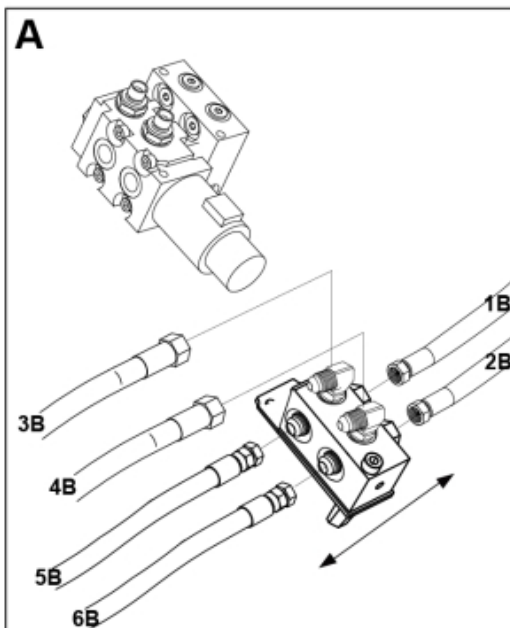

M10550442_443-1

M10550442_443-2

Part assemblies 3rd service - Wire NSL

| PartNo | Pos | Qty | Name | Specifications |
|----------|-----|-------|------------------------|------------------------|
| 10550442 | | | 3rd service - Wire NSL | |
| 5002978 | 1 | 2 | Screw | M6S 8x129 |
| 5011553 | 2 | 1 | Nut | M6M M8 Loc-king |
| 5013101 | 3 | 1 | Washer | BRB 8,4 x 16 |
| 5028109 | 4 | 2 | Adaptor | JIC 9/16" |
| 5028151 | 5 | 2 | Adaptor | 3/4" ORB - 3/8 BSP |
| 5221381 | 6 | 2 PCS | Tube | |
| 5221387 | 7 | 1 | Control valve | |
| 5004054 | C | 4 | • Screw | MC6S M8x80 |
| 5004056 | C2 | 4 | • Screw | M8x65 |
| 5039034 | D | 2 | • O-ring | |
| 5021082 | 8 | 1 | Boot | 1 switch |
| 5024365 | 9 | 1 | • Switch | A 294813 |
| 5024366 | 10 | 1 | • Boot | A 294814 |
| 313476 | 13 | 1 | Electr. Cable | |
| 5004914 | 14 | 3 | Screw | M5x40 |
| 5013112 | 15 | 6 | Washer | 5,3x10x1,5 |
| 5102039 | 16 | 1 | Rubber boot | For caravan connector |
| 5024378 | 17 | 1 | Connector, female | 7-Pole |
| 5011051 | 18 | 3 | Nut | M6M 5 |
| 5201142 | 19 | 1 | Connector Support | |
| 5024205 | 20 | 1 | Cable | |
| 5102152 | 21 | 1 | Cable | L=4400mm |
| 5024376 | 22 | 1 | Connector | |
| 5024379 | 23 | 1 | Connector | |
| 1103117 | 28 | 2 | Hose | 3/8" |
| 5221946 | 29 | 1 PCS | Bracket | |
| 5022157 | 30 | 1 | Washer, red | |
| 5022159 | 31 | 1 | Washer, blue | |
| 5044940 | 32 | 2 | Coupling | ISO-A 1/2" Male - G3/8 |
| 5044129 | 33 | 2 | Dust Cover | 1/2" Male |
| 5002077 | 34 | 3 | Screw | M6S 10x30 |
| 5013102 | 35 | 4 | Washer | BRB 10 x 18 x 2 |
| 5011554 | 36 | 2 | Nut | Loc-King M10 |
| 5221954 | 37 | 1 PCS | Protection plate | |
| 5013101 | 38 | 4 | Washer | BRB 8,4 x 16 |
| 10550406 | 39 | 1 PCS | Diverter valve cpl. | |