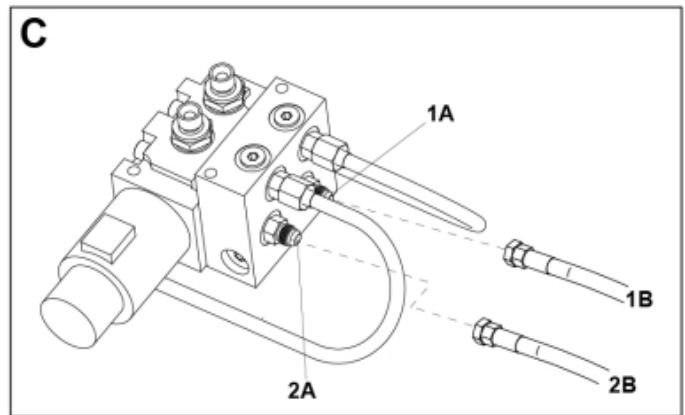

M10550442_443-1

Part assemblies 3rd service - Wire NSL

PartNo	Pos	Qty	Name	Specifications
10550442			3rd service - Wire NSL	
5002978	1	2	Screw	M6S 8x129
5011553	2	1	Nut	M6M M8 Loc-king
5013101	3	1	Washer	BRB 8,4 x 16
5028109	4	2	Adaptor	JIC 9/16"
5028151	5	2	Adaptor	3/4" ORB - 3/8 BSP
5221381	6	2 PCS	Tube	
5221387	7	1	Control valve	
5004054	C	4	• Screw	MC6S M8x80
5004056	C2	4	• Screw	M8x65
5039034	D	2	• O-ring	
5021082	8	1	Boot	1 switch
5024365	9	1	• Switch	A 294813
5024366	10	1	• Boot	A 294814
313476	13	1	Electr. Cable	
5004914	14	3	Screw	M5x40
5013112	15	6	Washer	5,3x10x1,5
5102039	16	1	Rubber boot	For caravan connector
5024378	17	1	Connector, female	7-Pole
5011051	18	3	Nut	M6M 5
5201142	19	1	Connector Support	
5024205	20	1	Cable	
5102152	21	1	Cable	L=4400mm
5024376	22	1	Connector	
5024379	23	1	Connector	
1103117	28	2	Hose	3/8"
5221946	29	1 PCS	Bracket	
5022157	30	1	Washer, red	
5022159	31	1	Washer, blue	
5044940	32	2	Coupling	ISO-A 1/2" Male - G3/8
5044129	33	2	Dust Cover	1/2" Male
5002077	34	3	Screw	M6S 10x30
5013102	35	4	Washer	BRB 10 x 18 x 2
5011554	36	2	Nut	Loc-King M10
5221954	37	1 PCS	Protection plate	
5013101	38	4	Washer	BRB 8,4 x 16
10550406	39	1 PCS	Diverter valve cpl.	