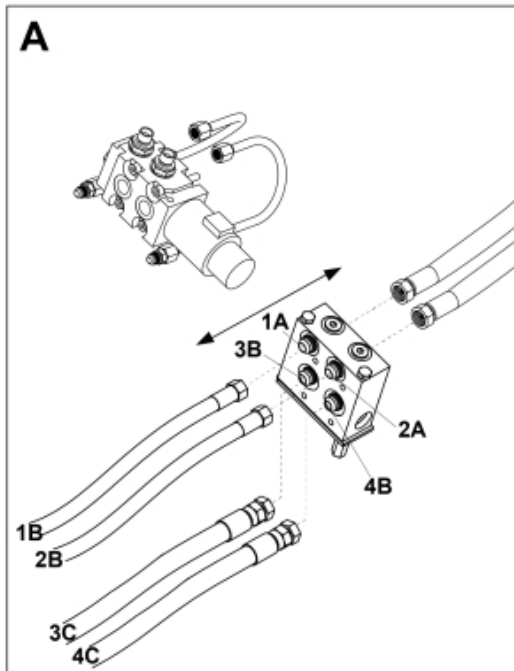

M10550440_441-2

M10550440_441-1

Part assemblies 3rd service - Wire MSL

PartNo	Pos	Qty	Name	Specifications
10550440			3rd service - Wire MSL	
10550444		1	Control valve	
5221303		1	• Oil pipe kit	
5028109	1	2	•• Adaptor	JIC 9/16"
5222581	2	2	•• Oil pipe	
5028262	3	2	• Adaptor	
5221387	4	1	• Control valve	
5004054	Y	4	•• Screw	MC6S M8x80
5004056	Y2	4	•• Screw	M8x65
5039034	Z	2	•• O-ring	
5021082	8	1	Boot	1 switch
5024366	9	1	• Boot	A 294814
5024365	10	1	• Switch	A 294813
313497		1	Electric mounting kit	
313476	13	1	• Electr. Cable	
5004903	14	3	• Screw	MC6S 5x50 (8.8 fz)
5013112	15	6	• Washer	5,3x10x1,5
5102039	16	1	• Rubber boot	For caravan connector
5024378	17	1	• Connector, female	7-Pole
5011051	18	3	• Nut	M6M 5
5201142	19	1	• Connector Support	
5103017		1	• Cable terminal	
5033621		5	• Cable tie	4.6x150
5102152	20	1	Cable	L=4400mm
5024205	21	1	Cable	
5024376	22	1	Connector	
5024379	23	1	Connector	
1103117	28	2	Hose	3/8"
5221949		1 PCS	Bracket	
5221946	29	1 PCS	• Bracket	
5022157	30	1	• Washer, red	
5022159	31	1	• Washer, blue	
5044940	32	2	• Coupling	ISO-A 1/2" Male - G3/8
5044129	33	2	• Dust Cover	1/2" Male
5002077	34	2	Screw	M6S 10x30
5013102	35	4	Washer	BRB 10 x 18 x 2
5011554	36	2	Nut	Loc-King M10
5221954	37	1 PCS	Protection plate	
5013101	38	4	Washer	BRB 8,4 x 16
5221975		1	Hose cover	