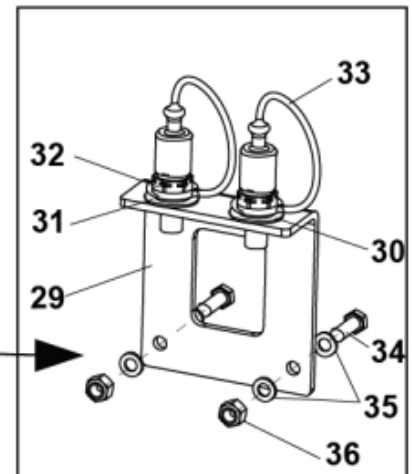

M10550440_441-2

M10550440_441-1

Part assemblies 3rd service - Wire MSL

PartNo	Pos	Qty	Name	Specifications
10550440			3rd service - Wire MSL	
10550444		1	Control valve	
5221303		1	• Oil pipe kit	
5028109	1	2	•• Adaptor	JIC 9/16"
5222581	2	2	•• Oil pipe	
5028262	3	2	• Adaptor	
5221387	4	1	• Control valve	
5004054	Y	4	•• Screw	MC6S M8x80
5004056	Y2	4	•• Screw	M8x65
5039034	Z	2	•• O-ring	
5021082	8	1	Boot	1 switch
5024366	9	1	• Boot	A 294814
5024365	10	1	• Switch	A 294813
313497		1	Electric mounting kit	
313476	13	1	• Electr. Cable	
5004903	14	3	• Screw	MC6S 5x50 (8.8 fz)
5013112	15	6	• Washer	5,3x10x1,5
5102039	16	1	• Rubber boot	For caravan connector
5024378	17	1	• Connector, female	7-Pole
5011051	18	3	• Nut	M6M 5
5201142	19	1	• Connector Support	
5103017		1	• Cable terminal	
5033621		5	• Cable tie	4.6x150
5102152	20	1	Cable	L=4400mm
5024205	21	1	Cable	
5024376	22	1	Connector	
5024379	23	1	Connector	
1103117	28	2	Hose	3/8"
5221949		1 PCS	Bracket	
5221946	29	1 PCS	• Bracket	
5022157	30	1	• Washer, red	
5022159	31	1	• Washer, blue	
5044940	32	2	• Coupling	ISO-A 1/2" Male - G3/8
5044129	33	2	• Dust Cover	1/2" Male
5002077	34	2	Screw	M6S 10x30
5013102	35	4	Washer	BRB 10 x 18 x 2
5011554	36	2	Nut	Loc-King M10
5221954	37	1 PCS	Protection plate	
5013101	38	4	Washer	BRB 8,4 x 16
5221975		1	Hose cover	