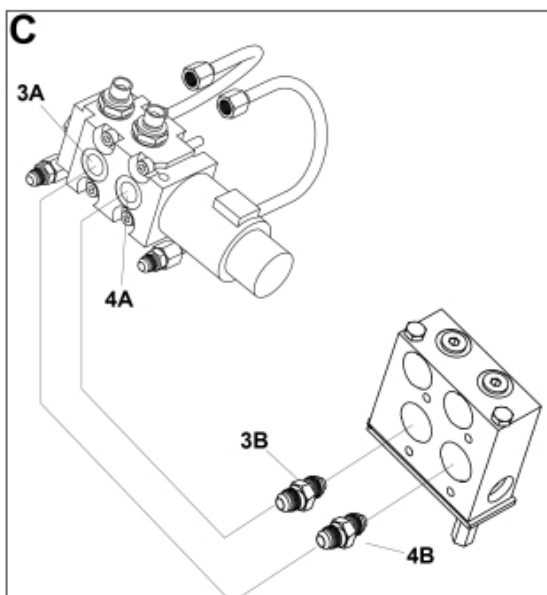

M10550440_441-2

M10550440_441-1

Part assemblies 3rd service - Wire MSL

PartNo	Pos	Qty	Name	Specifications
10550440			3rd service - Wire MSL	
10550444		1	Control valve	
5221303		1	• Oil pipe kit	
5028109	1	2	•• Adaptor	JIC 9/16"
5222581	2	2	•• Oil pipe	
5028262	3	2	• Adaptor	
5221387	4	1	• Control valve	
5004054	Y	4	•• Screw	MC6S M8x80
5004056	Y2	4	•• Screw	M8x65
5039034	Z	2	•• O-ring	
5021082	8	1	Boot	1 switch
5024366	9	1	• Boot	A 294814
5024365	10	1	• Switch	A 294813
313497		1	Electric mounting kit	
313476	13	1	• Electr. Cable	
5004903	14	3	• Screw	MC6S 5x50 (8.8 fz)
5013112	15	6	• Washer	5,3x10x1,5
5102039	16	1	• Rubber boot	For caravan connector
5024378	17	1	• Connector, female	7-Pole
5011051	18	3	• Nut	M6M 5
5201142	19	1	• Connector Support	
5103017		1	• Cable terminal	
5033621		5	• Cable tie	4.6x150
5102152	20	1	Cable	L=4400mm
5024205	21	1	Cable	
5024376	22	1	Connector	
5024379	23	1	Connector	
1103117	28	2	Hose	3/8"
5221949		1 PCS	Bracket	
5221946	29	1 PCS	• Bracket	
5022157	30	1	• Washer, red	
5022159	31	1	• Washer, blue	
5044940	32	2	• Coupling	ISO-A 1/2" Male - G3/8
5044129	33	2	• Dust Cover	1/2" Male
5002077	34	2	Screw	M6S 10x30
5013102	35	4	Washer	BRB 10 x 18 x 2
5011554	36	2	Nut	Loc-King M10
5221954	37	1 PCS	Protection plate	
5013101	38	4	Washer	BRB 8,4 x 16
5221975		1	Hose cover	