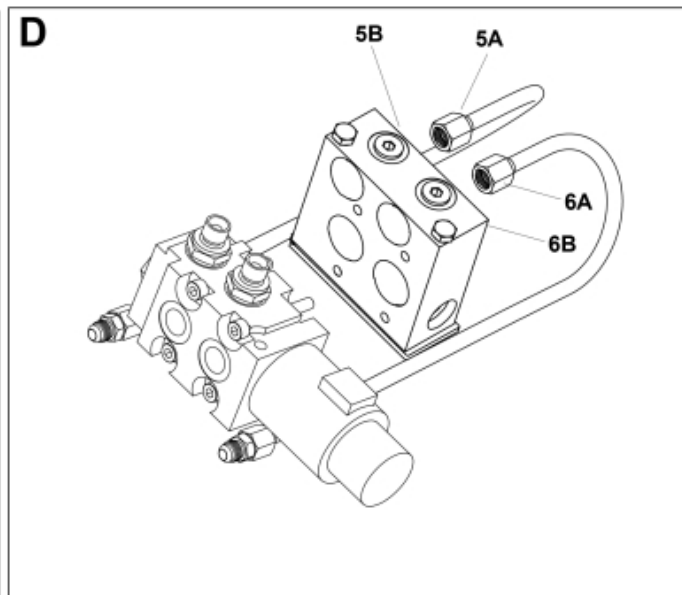

M10550440_441-2

M10550440_441-1

Part assemblies 3rd service - Wire MSL

PartNo	Pos	Qty	Name	Specifications
10550440			3rd service - Wire MSL	
10550444		1	Control valve	
5221303		1	• Oil pipe kit	
5028109	1	2	•• Adaptor	JIC 9/16"
5222581	2	2	•• Oil pipe	
5028262	3	2	• Adaptor	
5221387	4	1	• Control valve	
5004054	Y	4	•• Screw	MC6S M8x80
5004056	Y2	4	•• Screw	M8x65
5039034	Z	2	•• O-ring	
5021082	8	1	Boot	1 switch
5024366	9	1	• Boot	A 294814
5024365	10	1	• Switch	A 294813
313497		1	Electric mounting kit	
313476	13	1	• Electr. Cable	
5004903	14	3	• Screw	MC6S 5x50 (8.8 fz)
5013112	15	6	• Washer	5,3x10x1,5
5102039	16	1	• Rubber boot	For caravan connector
5024378	17	1	• Connector, female	7-Pole
5011051	18	3	• Nut	M6M 5
5201142	19	1	• Connector Support	
5103017		1	• Cable terminal	
5033621		5	• Cable tie	4.6x150
5102152	20	1	Cable	L=4400mm
5024205	21	1	Cable	
5024376	22	1	Connector	
5024379	23	1	Connector	
1103117	28	2	Hose	3/8"
5221949		1 PCS	Bracket	
5221946	29	1 PCS	• Bracket	
5022157	30	1	• Washer, red	
5022159	31	1	• Washer, blue	
5044940	32	2	• Coupling	ISO-A 1/2" Male - G3/8
5044129	33	2	• Dust Cover	1/2" Male
5002077	34	2	Screw	M6S 10x30
5013102	35	4	Washer	BRB 10 x 18 x 2
5011554	36	2	Nut	Loc-King M10
5221954	37	1 PCS	Protection plate	
5013101	38	4	Washer	BRB 8,4 x 16
5221975		1	Hose cover	