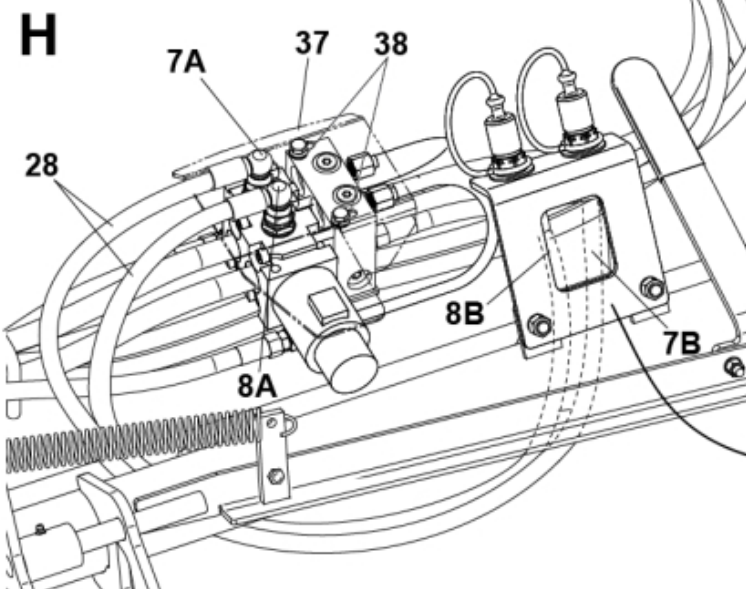

M10550440_441-2

M10550440_441-1

Part assemblies 3rd service - Wire MSL

PartNo	Pos	Qty	Name	Specifications
10550440			3rd service - Wire MSL	
10550444		1	Control valve	
5221303		1	• Oil pipe kit	
5028109	1	2	•• Adaptor	JIC 9/16"
5222581	2	2	•• Oil pipe	
5028262	3	2	• Adaptor	
5221387	4	1	• Control valve	
5004054	Y	4	•• Screw	MC6S M8x80
5004056	Y2	4	•• Screw	M8x65
5039034	Z	2	•• O-ring	
5021082	8	1	Boot	1 switch
5024366	9	1	• Boot	A 294814
5024365	10	1	• Switch	A 294813
313497		1	Electric mounting kit	
313476	13	1	• Electr. Cable	
5004903	14	3	• Screw	MC6S 5x50 (8.8 fz)
5013112	15	6	• Washer	5,3x10x1,5
5102039	16	1	• Rubber boot	For caravan connector
5024378	17	1	• Connector, female	7-Pole
5011051	18	3	• Nut	M6M 5
5201142	19	1	• Connector Support	
5103017		1	• Cable terminal	
5033621		5	• Cable tie	4.6x150
5102152	20	1	Cable	L=4400mm
5024205	21	1	Cable	
5024376	22	1	Connector	
5024379	23	1	Connector	
1103117	28	2	Hose	3/8"
5221949		1 PCS	Bracket	
5221946	29	1 PCS	• Bracket	
5022157	30	1	• Washer, red	
5022159	31	1	• Washer, blue	
5044940	32	2	• Coupling	ISO-A 1/2" Male - G3/8
5044129	33	2	• Dust Cover	1/2" Male
5002077	34	2	Screw	M6S 10x30
5013102	35	4	Washer	BRB 10 x 18 x 2
5011554	36	2	Nut	Loc-King M10
5221954	37	1 PCS	Protection plate	
5013101	38	4	Washer	BRB 8,4 x 16
5221975		1	Hose cover	