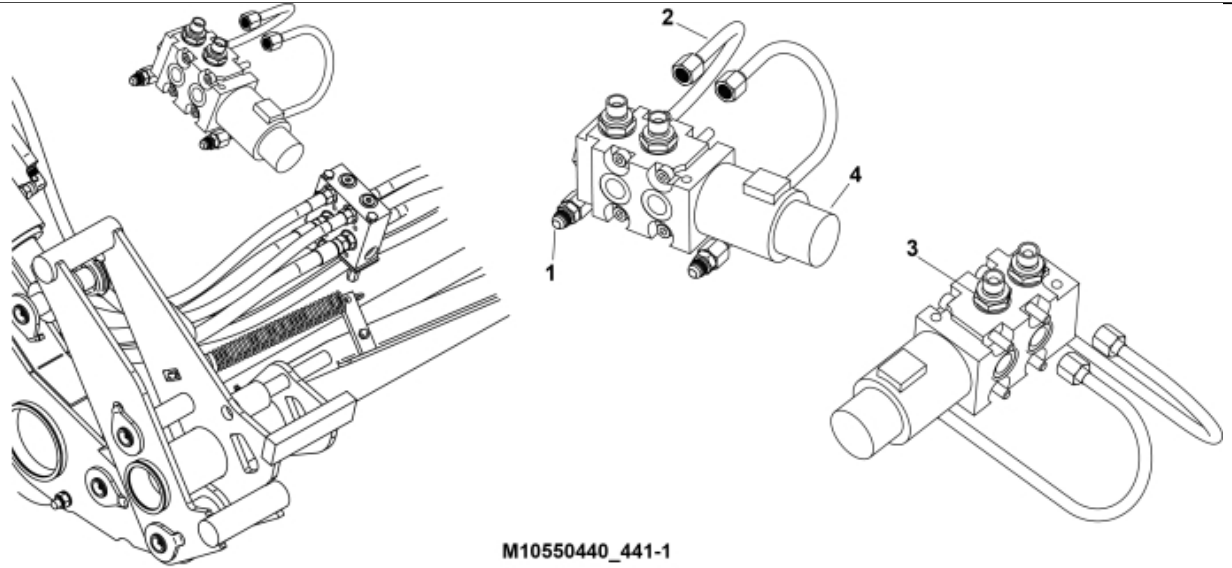

M10550440_441-2

M10550440_441-1

Part assemblies 3rd service - Wire MSL

PartNo	Pos	Qty	Name	Specifications
10550440			3rd service - Wire MSL	
10550444		1	Control valve	
5221303		1	• Oil pipe kit	
5028109	1	2	•• Adaptor	JIC 9/16"
5222581	2	2	•• Oil pipe	
5028262	3	2	• Adaptor	
5221387	4	1	• Control valve	
5004054	Y	4	•• Screw	MC6S M8x80
5004056	Y2	4	•• Screw	M8x65
5039034	Z	2	•• O-ring	
5021082	8	1	Boot	1 switch
5024366	9	1	• Boot	A 294814
5024365	10	1	• Switch	A 294813
313497		1	Electric mounting kit	
313476	13	1	• Electr. Cable	
5004903	14	3	• Screw	MC6S 5x50 (8.8 fz)
5013112	15	6	• Washer	5,3x10x1,5
5102039	16	1	• Rubber boot	For caravan connector
5024378	17	1	• Connector, female	7-Pole
5011051	18	3	• Nut	M6M 5
5201142	19	1	• Connector Support	
5103017		1	• Cable terminal	
5033621		5	• Cable tie	4.6x150
5102152	20	1	Cable	L=4400mm
5024205	21	1	Cable	
5024376	22	1	Connector	
5024379	23	1	Connector	
1103117	28	2	Hose	3/8"
5221949		1 PCS	Bracket	
5221946	29	1 PCS	• Bracket	
5022157	30	1	• Washer, red	
5022159	31	1	• Washer, blue	
5044940	32	2	• Coupling	ISO-A 1/2" Male - G3/8
5044129	33	2	• Dust Cover	1/2" Male
5002077	34	2	Screw	M6S 10x30
5013102	35	4	Washer	BRB 10 x 18 x 2
5011554	36	2	Nut	Loc-King M10
5221954	37	1 PCS	Protection plate	
5013101	38	4	Washer	BRB 8,4 x 16
5221975		1	Hose cover	