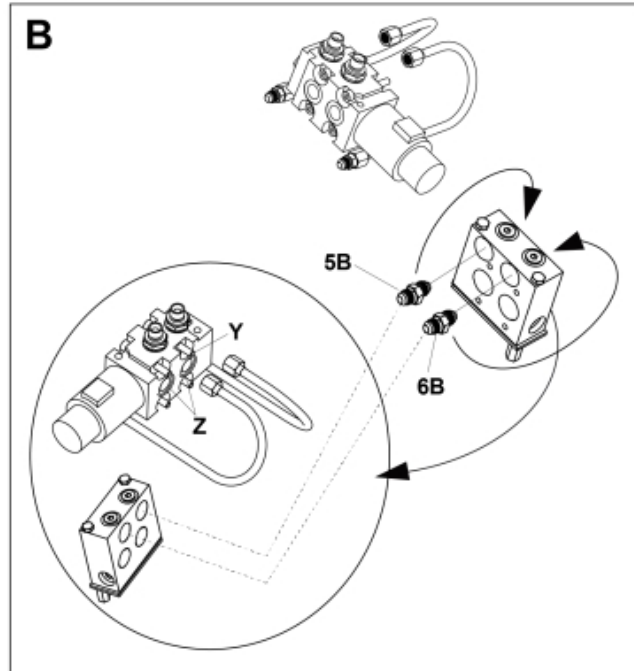

M10550440_441-2

M10550440_441-1

Part assemblies 3rd service - Wire MSL

PartNo	Pos	Qty	Name	Specifications
10550440			3rd service - Wire MSL	
10550444		1	Control valve	
5221303		1	• Oil pipe kit	
5028109	1	2	•• Adaptor	JIC 9/16"
5222581	2	2	•• Oil pipe	
5028262	3	2	• Adaptor	
5221387	4	1	• Control valve	
5004054	Y	4	•• Screw	MC6S M8x80
5004056	Y2	4	•• Screw	M8x65
5039034	Z	2	•• O-ring	
5021082	8	1	Boot	1 switch
5024366	9	1	• Boot	A 294814
5024365	10	1	• Switch	A 294813
313497		1	Electric mounting kit	
313476	13	1	• Electr. Cable	
5004903	14	3	• Screw	MC6S 5x50 (8.8 fz)
5013112	15	6	• Washer	5,3x10x1,5
5102039	16	1	• Rubber boot	For caravan connector
5024378	17	1	• Connector, female	7-Pole
5011051	18	3	• Nut	M6M 5
5201142	19	1	• Connector Support	
5103017		1	• Cable terminal	
5033621		5	• Cable tie	4.6x150
5102152	20	1	Cable	L=4400mm
5024205	21	1	Cable	
5024376	22	1	Connector	
5024379	23	1	Connector	
1103117	28	2	Hose	3/8"
5221949		1 PCS	Bracket	
5221946	29	1 PCS	• Bracket	
5022157	30	1	• Washer, red	
5022159	31	1	• Washer, blue	
5044940	32	2	• Coupling	ISO-A 1/2" Male - G3/8
5044129	33	2	• Dust Cover	1/2" Male
5002077	34	2	Screw	M6S 10x30
5013102	35	4	Washer	BRB 10 x 18 x 2
5011554	36	2	Nut	Loc-King M10
5221954	37	1 PCS	Protection plate	
5013101	38	4	Washer	BRB 8,4 x 16
5221975		1	Hose cover	