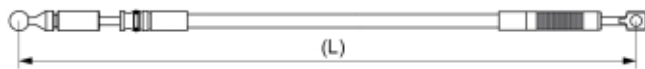

E

Valves:
Nordhydraulic; RML202

F

Valves:
QCS QM,
RML202
(LCS)

(mm)

D+E+F = Quicke and Trima

Part assemblies Quicke Control Cables

PartNo	Pos	Qty	Name	Specifications
A				
5020302	A		Control cable	L=800mm
5020304	A		Control cable	L=1200mm
B				
521087	B		Cable	L=1500mm
521088	B		Cable	L=2000mm
C				
5020312	C		Control cable	L=500mm
5020316	C		Control cable	L=700mm
5020320	C		Control cable	L=1000mm
5020313	C		Control cable	L=1200mm
5020321	C		Control cable	L=1450mm N/A
5020311	C		Control cable	L=1600mm
5020317	C		Control cable	L=2000mm
5020314	C		Control cable	L=2400mm
5020318	C		Control cable	L=3150mm
5020319	C		Control cable	L=3350mm
D				
5021130	D		Cable	L=800mm
5021132	D		Cable	L=1000mm
5020940	D		Control cable	L=1200mm (5020351)
5020941	D		Control cable	L=1400mm (5020352)
5020942	D		Control cable	L=1600mm (5020353)
5020943	D		Control cable	L=1800mm (5020354)
5020944	D		Control cable	L=2000mm (5020355)
5020945	D		Control cable	L=2200mm (5020356)
5020946	D		Control cable	L=2400mm (5020357)
5020947	D		Control cable	L=2600mm (5020358)
5020948	D		Control cable	L=2800mm (5020359)
5020949	D		Control cable	L=3000mm (5020360)
5020950	D		Control cable	L=3200mm (5020361)
E				
5021026	E		Control cable LCS	L=1200mm
5021027	E		Control cable LCS	L=1400mm
5021028	E		Control cable LCS	L=1600mm
59035180	E		Control cable LCS	L=1800mm
5021030	E		Control cable LCS	L=2000mm
59035220	E		Control cable LCS	L=2200mm
59035240	E		Control cable LCS	L=2400mm
59035260	E		Control cable	L=2600mm
5021034	E		Control cable LCS	L=2800mm
59035300	E		Control cable LCS	L=3000mm
5021036	E		Control cable LCS	L=3200mm
F				
59030312	F		Control cable	L=1200mm (Type F)
59030314	F		Control cable	L=1400mm (Type F)
59030316	F		Control cable	L=1600mm (Type F)
59030318	F		Control cable	L=1800mm (Type F)