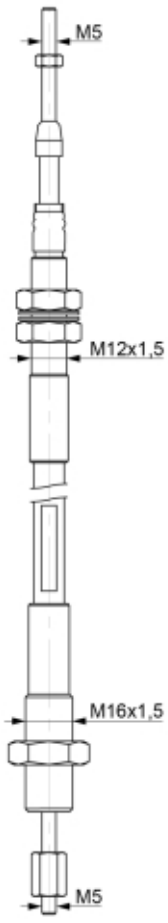

Valves:
KONTAK; HF, U10/18

D