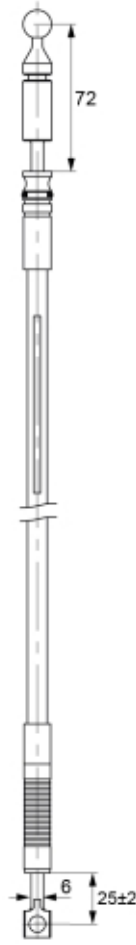

Valves:
Walvoil SDM8/2,
SDM143/2, DL8M8/2,
DL8M142/2
Parker (Commercial Hyd);
Km-81, Km-82, Km-85,
Km-86
Nordhydraulic; RMT,
RMC 202

E