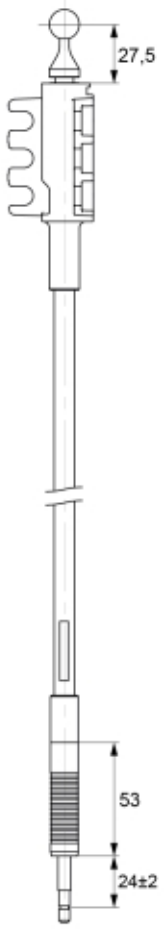

E

Valves:
Nordhydraulic; RML202

F

Valves:
QCS QM,
RML202
(LCS)

(mm)

D+E+F = Quicke and Trima

Part assemblies Quicke Control Cables

PartNo	Pos	Qty	Name	Specifications
A				
5020302	A		Control cable	L=800mm
5020304	A		Control cable	L=1200mm
B				
521087	B		Cable	L=1500mm
521088	B		Cable	L=2000mm
C				
5020312	C		Control cable	L=500mm
5020316	C		Control cable	L=700mm
5020320	C		Control cable	L=1000mm
5020313	C		Control cable	L=1200mm
5020321	C		Control cable	L=1450mm N/A
5020311	C		Control cable	L=1600mm
5020317	C		Control cable	L=2000mm
5020314	C		Control cable	L=2400mm
5020318	C		Control cable	L=3150mm
5020319	C		Control cable	L=3350mm
D				
5021130	D		Cable	L=800mm
5021132	D		Cable	L=1000mm
5020940	D		Control cable	L=1200mm (5020351)
5020941	D		Control cable	L=1400mm (5020352)
5020942	D		Control cable	L=1600mm (5020353)
5020943	D		Control cable	L=1800mm (5020354)
5020944	D		Control cable	L=2000mm (5020355)
5020945	D		Control cable	L=2200mm (5020356)
5020946	D		Control cable	L=2400mm (5020357)
5020947	D		Control cable	L=2600mm (5020358)
5020948	D		Control cable	L=2800mm (5020359)
5020949	D		Control cable	L=3000mm (5020360)
5020950	D		Control cable	L=3200mm (5020361)
E				
5021026	E		Control cable LCS	L=1200mm
5021027	E		Control cable LCS	L=1400mm
5021028	E		Control cable LCS	L=1600mm
59035180	E		Control cable LCS	L=1800mm
5021030	E		Control cable LCS	L=2000mm
59035220	E		Control cable LCS	L=2200mm
59035240	E		Control cable LCS	L=2400mm
59035260	E		Control cable	L=2600mm
5021034	E		Control cable LCS	L=2800mm
59035300	E		Control cable LCS	L=3000mm
5021036	E		Control cable LCS	L=3200mm
F				
59030312	F		Control cable	L=1200mm (Type F)
59030314	F		Control cable	L=1400mm (Type F)
59030316	F		Control cable	L=1600mm (Type F)
59030318	F		Control cable	L=1800mm (Type F)