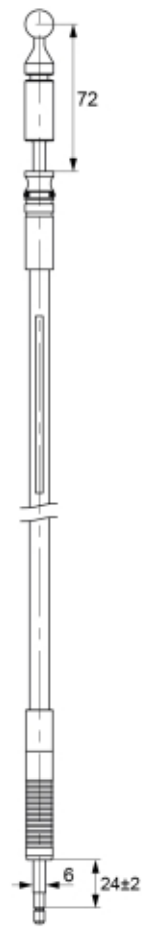

E

Valves:
Nordhydraulic; RML202

F

Valves:
QCS QM,
RML202
(LCS)

(mm)

D+E+F = Quicke and Trima

Part assemblies Quicke Control Cables

PartNo	Pos	Qty	Name	Specifications
A				
5020302	A		Control cable	L=800mm
5020304	A		Control cable	L=1200mm
B				
521087	B		Cable	L=1500mm
521088	B		Cable	L=2000mm
C				
5020312	C		Control cable	L=500mm
5020316	C		Control cable	L=700mm
5020320	C		Control cable	L=1000mm
5020313	C		Control cable	L=1200mm
5020321	C		Control cable	L=1450mm N/A
5020311	C		Control cable	L=1600mm
5020317	C		Control cable	L=2000mm
5020314	C		Control cable	L=2400mm
5020318	C		Control cable	L=3150mm
5020319	C		Control cable	L=3350mm
D				
5021130	D		Cable	L=800mm
5021132	D		Cable	L=1000mm
5020940	D		Control cable	L=1200mm (5020351)
5020941	D		Control cable	L=1400mm (5020352)
5020942	D		Control cable	L=1600mm (5020353)
5020943	D		Control cable	L=1800mm (5020354)
5020944	D		Control cable	L=2000mm (5020355)
5020945	D		Control cable	L=2200mm (5020356)
5020946	D		Control cable	L=2400mm (5020357)
5020947	D		Control cable	L=2600mm (5020358)
5020948	D		Control cable	L=2800mm (5020359)
5020949	D		Control cable	L=3000mm (5020360)
5020950	D		Control cable	L=3200mm (5020361)
E				
5021026	E		Control cable LCS	L=1200mm
5021027	E		Control cable LCS	L=1400mm
5021028	E		Control cable LCS	L=1600mm
59035180	E		Control cable LCS	L=1800mm
5021030	E		Control cable LCS	L=2000mm
59035220	E		Control cable LCS	L=2200mm
59035240	E		Control cable LCS	L=2400mm
59035260	E		Control cable	L=2600mm
5021034	E		Control cable LCS	L=2800mm
59035300	E		Control cable LCS	L=3000mm
5021036	E		Control cable LCS	L=3200mm
F				
59030312	F		Control cable	L=1200mm (Type F)
59030314	F		Control cable	L=1400mm (Type F)
59030316	F		Control cable	L=1600mm (Type F)
59030318	F		Control cable	L=1800mm (Type F)