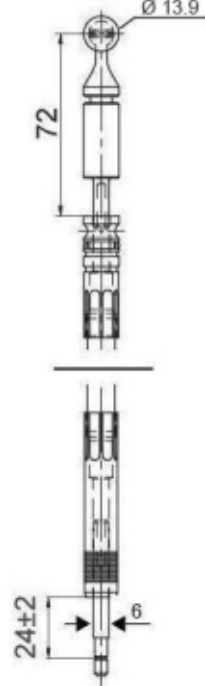

(Units: mm)

A

Valves:
Cessna

B

Valves:
Nordhydraulic; RM 200, RMT 90
Walvoil

C

Valves:
Walvoil; SDM8/2, SDM143/2
DLSM 8/2, DLSM 142/2
Nordhydraulic; RMT, RMC 202

LCS

D

Valves:
Nordhydraulic; RML202

C+D = Quicke and Trima

Part assemblies Trima Control Cables

PartNo	Pos	Qty	Name	Specifications
A				
20729802	A		Cable	L=600mm, 729802
20729806	A		Cable	L=650mm N/A
20729801	A		Cable	L=700mm, 729801
20729803	A		Cable	L=750mm N/A
20729800	A		Cable	L=800mm, 729800
20729804	A		Cable	L=1000mm, 729804
20729812	A		Cable	L=1100mm, 729812
20729805	A		Cable	L=1200mm, 729805
20729813	A		Cable	L=1400mm, 729813
20729807	A		Cable	L=1600mm, 729807
20729808	A		Cable	L=1800mm, 729808
20729809	A		Cable	L=2000mm, 729809
20729810	A		Cable	L=2200mm, 729810
20729811	A		Cable	L=2400mm, 729811
B				
20729820	B		Cable	L=1200mm, 729820
20729821	B		Cable	L=1400mm, 729821
20729822	B		Cable	L=1600mm, 729822
20729823	B		Cable	L=1800mm, 729823
20729824	B		Cable	L=2000mm, 729824
20729825	B		Cable	L=2200mm, 729825
20729826	B		Cable	L=2400mm, 729826
20729827	B		Cable	L=2600mm, 729827
20729828	B		Cable	L=2800mm, 729828
C				
5021130	C		Cable	L=800mm
5021132	C		Cable	L=1000mm
5020940	C		Control cable	L=1200mm (5020351)
5020941	C		Control cable	L=1400mm (5020352)
5020942	C		Control cable	L=1600mm (5020353)
5020943	C		Control cable	L=1800mm (5020354)
5020944	C		Control cable	L=2000mm (5020355)
5020945	C		Control cable	L=2200mm (5020356)
5020946	C		Control cable	L=2400mm (5020357)
5020947	C		Control cable	L=2600mm (5020358)
5020948	C		Control cable	L=2800mm (5020359)
5020949	C		Control cable	L=3000mm (5020360)
5020950	C		Control cable	L=3200mm (5020361)
D				
5021026	D		Control cable LCS	L=1200mm
5021027	D		Control cable LCS	L=1400mm
5021028	D		Control cable LCS	L=1600mm
59035180	D		Control cable LCS	L=1800mm
5021030	D		Control cable LCS	L=2000mm
59035220	D		Control cable LCS	L=2200mm
59035240	D		Control cable LCS	L=2400mm
59035260	D		Control cable	L=2600mm