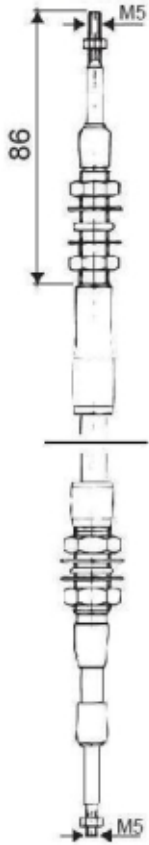

(Units: mm)

A

Valves:
Cessna

B

Valves:
Nordhydraulic; RM 200, RMT 90
Walvoil

C

Valves:
Walvoil; SDM8/2, SDM143/2
DLSM 8/2, DLSM 142/2
Nordhydraulic; RMT, RMC 202

LCS

D

Valves:
Nordhydraulic; RML202

C+D = Quicke and Trima

Part assemblies Trima Control Cables

PartNo	Pos	Qty	Name	Specifications
A				
20729802	A		Cable	L=600mm, 729802
20729806	A		Cable	L=650mm N/A
20729801	A		Cable	L=700mm, 729801
20729803	A		Cable	L=750mm N/A
20729800	A		Cable	L=800mm, 729800
20729804	A		Cable	L=1000mm, 729804
20729812	A		Cable	L=1100mm, 729812
20729805	A		Cable	L=1200mm, 729805
20729813	A		Cable	L=1400mm, 729813
20729807	A		Cable	L=1600mm, 729807
20729808	A		Cable	L=1800mm, 729808
20729809	A		Cable	L=2000mm, 729809
20729810	A		Cable	L=2200mm, 729810
20729811	A		Cable	L=2400mm, 729811
B				
20729820	B		Cable	L=1200mm, 729820
20729821	B		Cable	L=1400mm, 729821
20729822	B		Cable	L=1600mm, 729822
20729823	B		Cable	L=1800mm, 729823
20729824	B		Cable	L=2000mm, 729824
20729825	B		Cable	L=2200mm, 729825
20729826	B		Cable	L=2400mm, 729826
20729827	B		Cable	L=2600mm, 729827
20729828	B		Cable	L=2800mm, 729828
C				
5021130	C		Cable	L=800mm
5021132	C		Cable	L=1000mm
5020940	C		Control cable	L=1200mm (5020351)
5020941	C		Control cable	L=1400mm (5020352)
5020942	C		Control cable	L=1600mm (5020353)
5020943	C		Control cable	L=1800mm (5020354)
5020944	C		Control cable	L=2000mm (5020355)
5020945	C		Control cable	L=2200mm (5020356)
5020946	C		Control cable	L=2400mm (5020357)
5020947	C		Control cable	L=2600mm (5020358)
5020948	C		Control cable	L=2800mm (5020359)
5020949	C		Control cable	L=3000mm (5020360)
5020950	C		Control cable	L=3200mm (5020361)
D				
5021026	D		Control cable LCS	L=1200mm
5021027	D		Control cable LCS	L=1400mm
5021028	D		Control cable LCS	L=1600mm
59035180	D		Control cable LCS	L=1800mm
5021030	D		Control cable LCS	L=2000mm
59035220	D		Control cable LCS	L=2200mm
59035240	D		Control cable LCS	L=2400mm
59035260	D		Control cable	L=2600mm