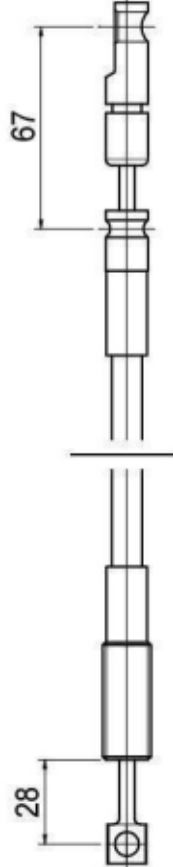

(Units: mm)

A

Valves:
Cessna

B

Valves:
Nordhydraulic; RM 200, RMT 90
Walvoil

C

Valves:
Walvoil; SDM8/2, SDM143/2
DLSM 8/2, DLSM 142/2
Nordhydraulic; RMT, RMC 202

LCS

D

Valves:
Nordhydraulic; RML202

C+D = Quicke and Trima

Part assemblies Trima Control Cables

PartNo	Pos	Qty	Name	Specifications
A				
20729802	A		Cable	L=600mm, 729802
20729806	A		Cable	L=650mm N/A
20729801	A		Cable	L=700mm, 729801
20729803	A		Cable	L=750mm N/A
20729800	A		Cable	L=800mm, 729800
20729804	A		Cable	L=1000mm, 729804
20729812	A		Cable	L=1100mm, 729812
20729805	A		Cable	L=1200mm, 729805
20729813	A		Cable	L=1400mm, 729813
20729807	A		Cable	L=1600mm, 729807
20729808	A		Cable	L=1800mm, 729808
20729809	A		Cable	L=2000mm, 729809
20729810	A		Cable	L=2200mm, 729810
20729811	A		Cable	L=2400mm, 729811
B				
20729820	B		Cable	L=1200mm, 729820
20729821	B		Cable	L=1400mm, 729821
20729822	B		Cable	L=1600mm, 729822
20729823	B		Cable	L=1800mm, 729823
20729824	B		Cable	L=2000mm, 729824
20729825	B		Cable	L=2200mm, 729825
20729826	B		Cable	L=2400mm, 729826
20729827	B		Cable	L=2600mm, 729827
20729828	B		Cable	L=2800mm, 729828
C				
5021130	C		Cable	L=800mm
5021132	C		Cable	L=1000mm
5020940	C		Control cable	L=1200mm (5020351)
5020941	C		Control cable	L=1400mm (5020352)
5020942	C		Control cable	L=1600mm (5020353)
5020943	C		Control cable	L=1800mm (5020354)
5020944	C		Control cable	L=2000mm (5020355)
5020945	C		Control cable	L=2200mm (5020356)
5020946	C		Control cable	L=2400mm (5020357)
5020947	C		Control cable	L=2600mm (5020358)
5020948	C		Control cable	L=2800mm (5020359)
5020949	C		Control cable	L=3000mm (5020360)
5020950	C		Control cable	L=3200mm (5020361)
D				
5021026	D		Control cable LCS	L=1200mm
5021027	D		Control cable LCS	L=1400mm
5021028	D		Control cable LCS	L=1600mm
59035180	D		Control cable LCS	L=1800mm
5021030	D		Control cable LCS	L=2000mm
59035220	D		Control cable LCS	L=2200mm
59035240	D		Control cable LCS	L=2400mm
59035260	D		Control cable	L=2600mm