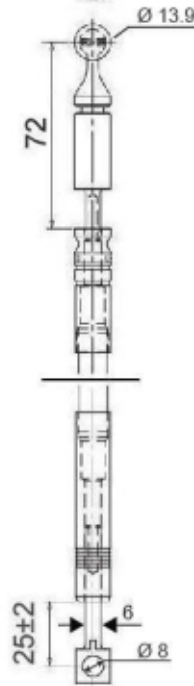

(Units: mm)

A

Valves:
Cessna

B

Valves:
Nordhydraulic; RM 200, RMT 90
Walvoil

C

Valves:
Walvoil; SDM8/2, SDM143/2
DLSM 8/2, DLSM 142/2
Nordhydraulic; RMT, RMC 202

LCS

D

Valves:
Nordhydraulic; RML202

C+D = Quicke and Trima

Part assemblies Trima Control Cables

PartNo	Pos	Qty	Name	Specifications
A				
20729802	A		Cable	L=600mm, 729802
20729806	A		Cable	L=650mm N/A
20729801	A		Cable	L=700mm, 729801
20729803	A		Cable	L=750mm N/A
20729800	A		Cable	L=800mm, 729800
20729804	A		Cable	L=1000mm, 729804
20729812	A		Cable	L=1100mm, 729812
20729805	A		Cable	L=1200mm, 729805
20729813	A		Cable	L=1400mm, 729813
20729807	A		Cable	L=1600mm, 729807
20729808	A		Cable	L=1800mm, 729808
20729809	A		Cable	L=2000mm, 729809
20729810	A		Cable	L=2200mm, 729810
20729811	A		Cable	L=2400mm, 729811
B				
20729820	B		Cable	L=1200mm, 729820
20729821	B		Cable	L=1400mm, 729821
20729822	B		Cable	L=1600mm, 729822
20729823	B		Cable	L=1800mm, 729823
20729824	B		Cable	L=2000mm, 729824
20729825	B		Cable	L=2200mm, 729825
20729826	B		Cable	L=2400mm, 729826
20729827	B		Cable	L=2600mm, 729827
20729828	B		Cable	L=2800mm, 729828
C				
5021130	C		Cable	L=800mm
5021132	C		Cable	L=1000mm
5020940	C		Control cable	L=1200mm (5020351)
5020941	C		Control cable	L=1400mm (5020352)
5020942	C		Control cable	L=1600mm (5020353)
5020943	C		Control cable	L=1800mm (5020354)
5020944	C		Control cable	L=2000mm (5020355)
5020945	C		Control cable	L=2200mm (5020356)
5020946	C		Control cable	L=2400mm (5020357)
5020947	C		Control cable	L=2600mm (5020358)
5020948	C		Control cable	L=2800mm (5020359)
5020949	C		Control cable	L=3000mm (5020360)
5020950	C		Control cable	L=3200mm (5020361)
D				
5021026	D		Control cable LCS	L=1200mm
5021027	D		Control cable LCS	L=1400mm
5021028	D		Control cable LCS	L=1600mm
59035180	D		Control cable LCS	L=1800mm
5021030	D		Control cable LCS	L=2000mm
59035220	D		Control cable LCS	L=2200mm
59035240	D		Control cable LCS	L=2400mm
59035260	D		Control cable	L=2600mm