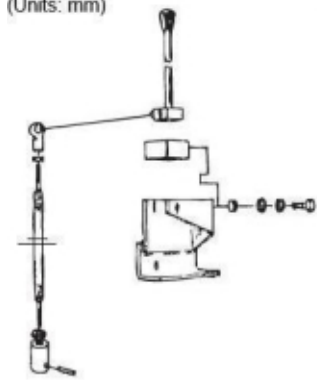

(Units: mm)