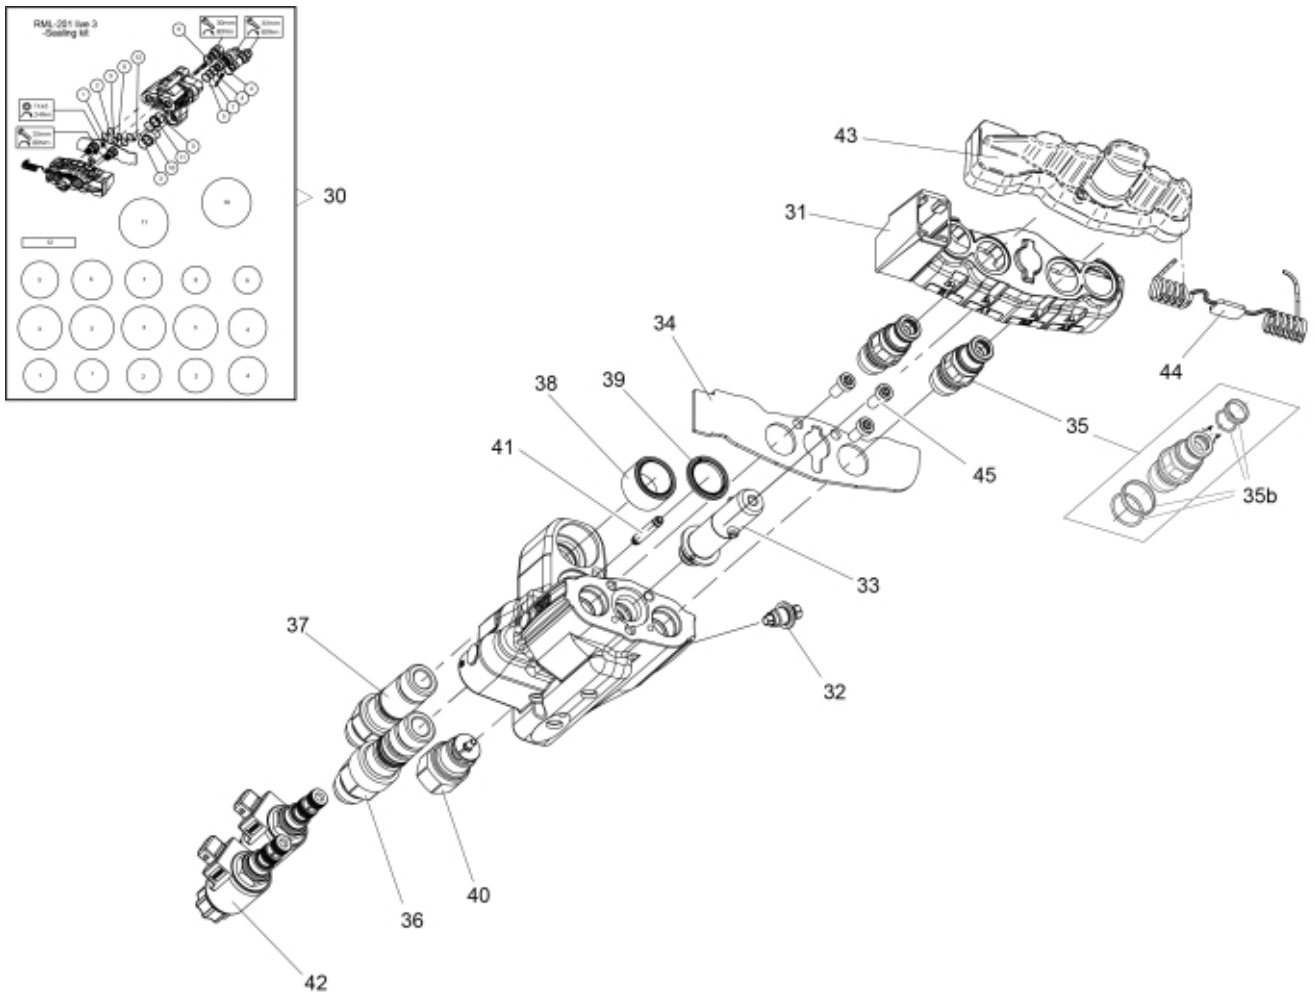

29

Electro

r10570165

r10570171

**Description** 225 bar  
**Part assemblies** Valve STM Professional Live3 LS

PartNo	Pos	Qty	Name	Specifications
10570166		1 PCS	Valve STM Professional Live3 LS	
4501260	1	1	Seal kit	LCS Electric, Part is included in kit 10570154 Valve STM Professional Live3 OC
5102119	2	1	Cable M.	
5102121	3	1	Cable DC	Part is included in kit 10570154 Valve STM Professional Live3 OC
60001960	4	1	Masterunit LCS L3	Replaces 5101068, Part is included in kit 10570154 Valve STM Professional Live3 OC
10570138	5	1	• Cover	Part is included in kit 10570154 Valve STM Professional Live3 OC
5101096	6	1	• Cap	Part is included in kit 10570154 Valve STM Professional Live3 OC
5028088	7	1	Adapter cpl.	Part is included in kit 10570154 Valve STM Professional Live3 OC
10570092	8	4	Solenoid	Part is included in kit 10570154 Valve STM Professional Live3 OC
10570187	9	1	Cap RH	(10570084), Part is included in kit 10570154 Valve STM Professional Live3 OC
10570186	10	1	Cap LH	Replaces 10570083, Part is included in kit 10570154 Valve STM Professional Live3 OC
5034232	11	1	Cover	Replaces 5033905
10570094	12	1	• Cable tie	
10570096	13	1	Cap w. marking	Part is included in kit 10570154 Valve STM Professional Live3 OC, Part is included in kit 10570154 Valve STM Professional Live3 OC
10570180	14	1	Servo top	Replaces 10570085, Part is included in kit 10570154 Valve STM Professional Live3 OC
10570068	15	1	Pressure relief valve	Part is included in kit 10570154 Valve STM Professional Live3 OC
10570071	16	2	Check valve cpl.	Part is included in kit 10570154 Valve STM Professional Live3 OC
10570086	17	2	Spool control	Part is included in kit 10570154 Valve STM Professional Live3 OC
10570069	18	2	Check valve cpl.	Part is included in kit 10570154 Valve STM Professional Live3 OC
10570181	19	1	Spool LS cpl.	(10570073)
10570072	20	1	Pressure relief valve	Part is included in kit 10570154 Valve STM Professional Live3 OC
10570078	21	1	Adapter Multi coupling	
4500294	22	4	Coupling (M)	Replaces 5044956/60017561
4501264	22b	1	• Seal kit	1 seal kit/coupling required
10570088	23	1	Cover plate	
5028092	24	1	Adaptor	BSP3/4"- JIC9/16
5102120	29	1	Cable cpl.	
5040064	30	1	Seal kit	
10570096	31	1	Cap w. marking	Part is included in kit 10570154 Valve STM Professional Live3 OC, Part is included in kit 10570154 Valve STM Professional Live3 OC
10570070	32	1 PCS	Check valve cpl.	
10570078	33	1	Adapter Multi coupling	
10570090	34	1 PCS	Cover plate Single 2	
4500294	35	2	Coupling (M)	Replaces 5044956/60017561
4501264	35b	1	Seal kit	1 seal kit/coupling required