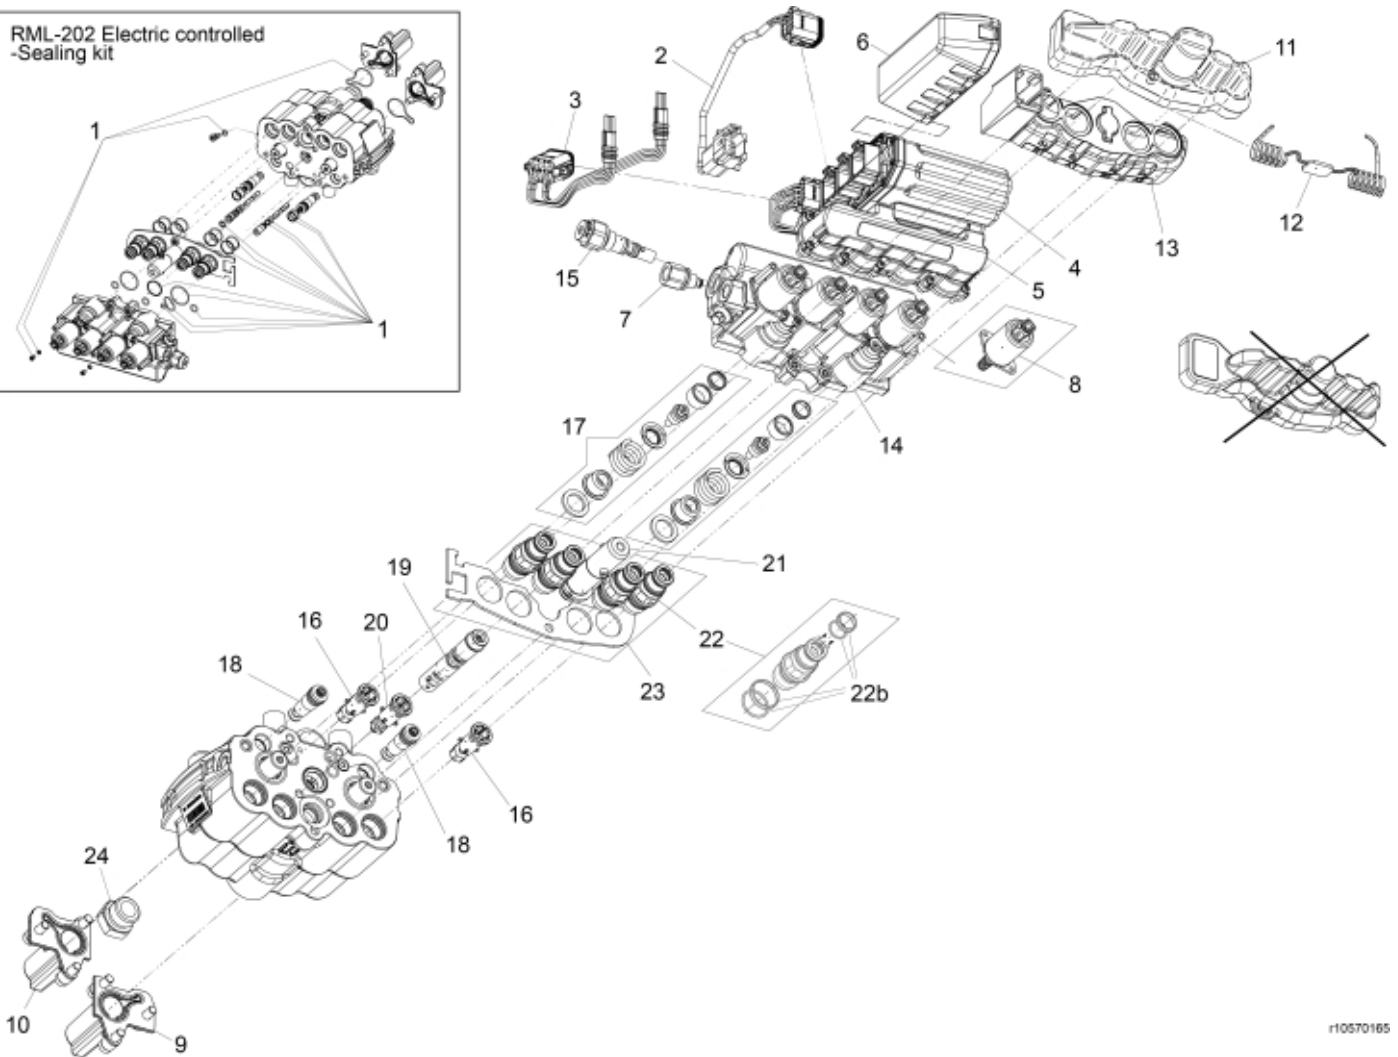

29

Electro

r10570165

r10570171

**Description** 225 bar  
**Part assemblies** Valve STM Professional Live3 LS

PartNo	Pos	Qty	Name	Specifications
10570166		1 PCS	Valve STM Professional Live3 LS	
4501260	1	1	Seal kit	LCS Electric, Part is included in kit 10570154 Valve STM Professional Live3 OC
5102119	2	1	Cable M.	
5102121	3	1	Cable DC	Part is included in kit 10570154 Valve STM Professional Live3 OC
60001960	4	1	Masterunit LCS L3	Replaces 5101068, Part is included in kit 10570154 Valve STM Professional Live3 OC
10570138	5	1	• Cover	Part is included in kit 10570154 Valve STM Professional Live3 OC
5101096	6	1	• Cap	Part is included in kit 10570154 Valve STM Professional Live3 OC
5028088	7	1	Adapter cpl.	Part is included in kit 10570154 Valve STM Professional Live3 OC
10570092	8	4	Solenoid	Part is included in kit 10570154 Valve STM Professional Live3 OC
10570187	9	1	Cap RH	(10570084), Part is included in kit 10570154 Valve STM Professional Live3 OC
10570186	10	1	Cap LH	Replaces 10570083, Part is included in kit 10570154 Valve STM Professional Live3 OC
5034232	11	1	Cover	Replaces 5033905
10570094	12	1	• Cable tie	
10570096	13	1	Cap w. marking	Part is included in kit 10570154 Valve STM Professional Live3 OC, Part is included in kit 10570154 Valve STM Professional Live3 OC
10570180	14	1	Servo top	Replaces 10570085, Part is included in kit 10570154 Valve STM Professional Live3 OC
10570068	15	1	Pressure relief valve	Part is included in kit 10570154 Valve STM Professional Live3 OC
10570071	16	2	Check valve cpl.	Part is included in kit 10570154 Valve STM Professional Live3 OC
10570086	17	2	Spool control	Part is included in kit 10570154 Valve STM Professional Live3 OC
10570069	18	2	Check valve cpl.	Part is included in kit 10570154 Valve STM Professional Live3 OC
10570181	19	1	Spool LS cpl.	(10570073)
10570072	20	1	Pressure relief valve	Part is included in kit 10570154 Valve STM Professional Live3 OC
10570078	21	1	Adapter Multi coupling	
4500294	22	4	Coupling (M)	Replaces 5044956/60017561
4501264	22b	1	• Seal kit	1 seal kit/coupling required
10570088	23	1	Cover plate	
5028092	24	1	Adaptor	BSP3/4"- JIC9/16
5102120	29	1	Cable cpl.	
5040064	30	1	Seal kit	
10570096	31	1	Cap w. marking	Part is included in kit 10570154 Valve STM Professional Live3 OC, Part is included in kit 10570154 Valve STM Professional Live3 OC
10570070	32	1 PCS	Check valve cpl.	
10570078	33	1	Adapter Multi coupling	
10570090	34	1 PCS	Cover plate Single 2	
4500294	35	2	Coupling (M)	Replaces 5044956/60017561
4501264	35b	1	Seal kit	1 seal kit/coupling required