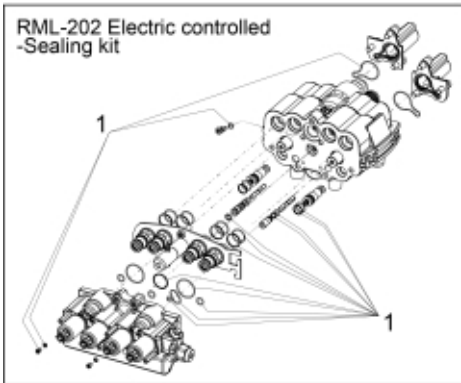

29

Electro

r10570165

r10570171

**Description** 225 bar  
**Part assemblies** Valve STM Professional Live3 LS

PartNo	Pos	Qty	Name	Specifications
10570166		1 PCS	Valve STM Professional Live3 LS	
4501260	1	1	Seal kit	LCS Electric, Part is included in kit 10570154 Valve STM Professional Live3 OC
5102119	2	1	Cable M.	
5102121	3	1	Cable DC	Part is included in kit 10570154 Valve STM Professional Live3 OC
60001960	4	1	Masterunit LCS L3	Replaces 5101068, Part is included in kit 10570154 Valve STM Professional Live3 OC
10570138	5	1	• Cover	Part is included in kit 10570154 Valve STM Professional Live3 OC
5101096	6	1	• Cap	Part is included in kit 10570154 Valve STM Professional Live3 OC
5028088	7	1	Adapter cpl.	Part is included in kit 10570154 Valve STM Professional Live3 OC
10570092	8	4	Solenoid	Part is included in kit 10570154 Valve STM Professional Live3 OC
10570187	9	1	Cap RH	(10570084), Part is included in kit 10570154 Valve STM Professional Live3 OC
10570186	10	1	Cap LH	Replaces 10570083, Part is included in kit 10570154 Valve STM Professional Live3 OC
5034232	11	1	Cover	Replaces 5033905
10570094	12	1	• Cable tie	
10570096	13	1	Cap w. marking	Part is included in kit 10570154 Valve STM Professional Live3 OC, Part is included in kit 10570154 Valve STM Professional Live3 OC
10570180	14	1	Servo top	Replaces 10570085, Part is included in kit 10570154 Valve STM Professional Live3 OC
10570068	15	1	Pressure relief valve	Part is included in kit 10570154 Valve STM Professional Live3 OC
10570071	16	2	Check valve cpl.	Part is included in kit 10570154 Valve STM Professional Live3 OC
10570086	17	2	Spool control	Part is included in kit 10570154 Valve STM Professional Live3 OC
10570069	18	2	Check valve cpl.	Part is included in kit 10570154 Valve STM Professional Live3 OC
10570181	19	1	Spool LS cpl.	(10570073)
10570072	20	1	Pressure relief valve	Part is included in kit 10570154 Valve STM Professional Live3 OC
10570078	21	1	Adapter Multi coupling	
4500294	22	4	Coupling (M)	Replaces 5044956/60017561
4501264	22b	1	• Seal kit	1 seal kit/coupling required
10570088	23	1	Cover plate	
5028092	24	1	Adaptor	BSP3/4"- JIC9/16
5102120	29	1	Cable cpl.	
5040064	30	1	Seal kit	
10570096	31	1	Cap w. marking	Part is included in kit 10570154 Valve STM Professional Live3 OC, Part is included in kit 10570154 Valve STM Professional Live3 OC
10570070	32	1 PCS	Check valve cpl.	
10570078	33	1	Adapter Multi coupling	
10570090	34	1 PCS	Cover plate Single 2	
4500294	35	2	Coupling (M)	Replaces 5044956/60017561
4501264	35b	1	Seal kit	1 seal kit/coupling required