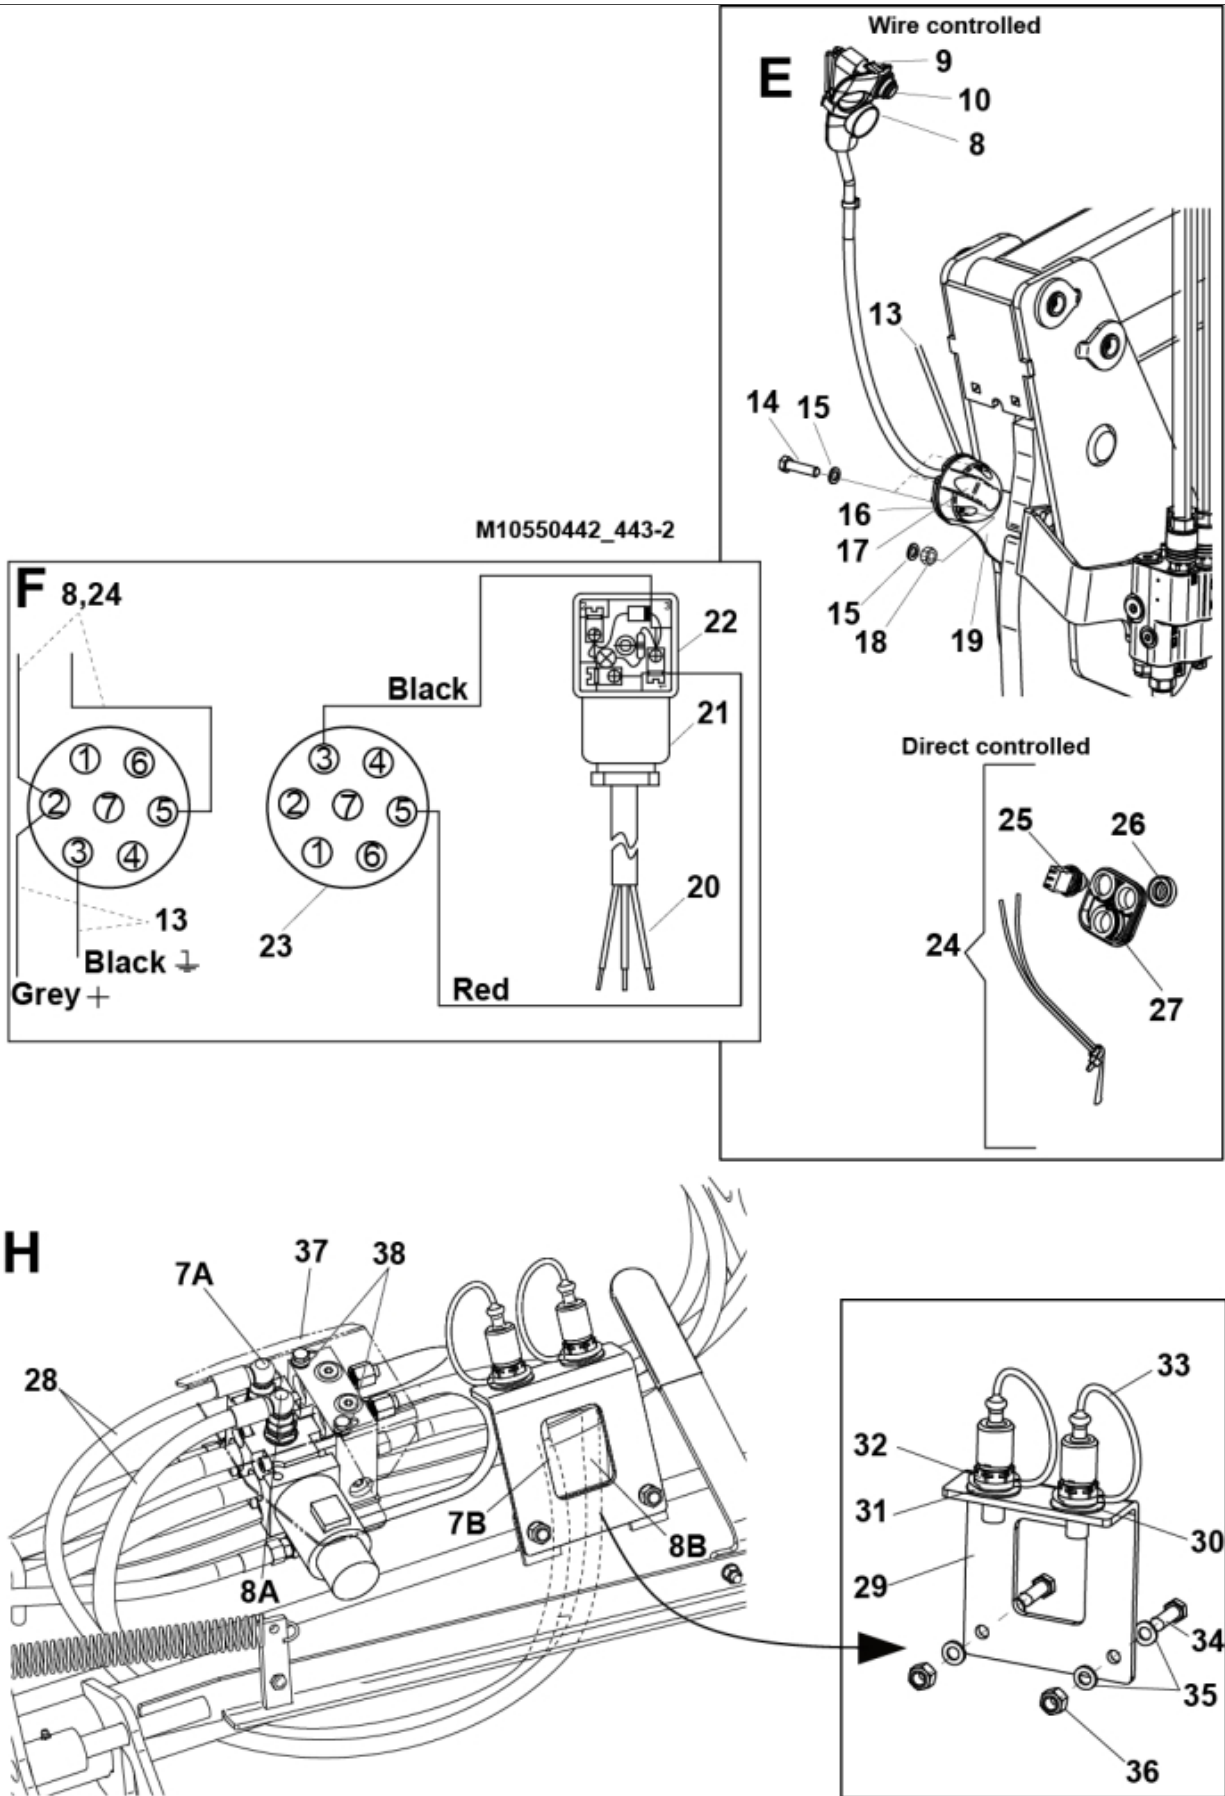

M10550442_443-1

Part assemblies 3rd service - Direct NSL

PartNo	Pos	Qty	Name	Specifications
10550443			3rd service - Direct NSL	
5002978	1	2	Screw	M6S 8x129
5011553	2	1	Nut	M6M M8 Loc-king
5013101	3	1	Washer	BRB 8,4 x 16
5028109	4	2	Adaptor	JIC 9/16"
5028151	5	2	Adaptor	3/4" ORB - 3/8 BSP
5221381	6	2 PCS	Tube	
5221387	7	1	Control valve	
5004054	C	4	• Screw	MC6S M8x80
5004056	C2	4	• Screw	M8x65
5039034	D	2	• O-ring	
313476	13	1	Electr. Cable	
5004914	14	3	Screw	M5x40
5013112	15	6	Washer	5,3x10x1,5
5102039	16	1	Rubber boot	For caravan connector
5024378	17	1	Connector, female	7-Pole
5011051	18	3	Nut	M6M 5
5201142	19	1	Connector Support	
5024205	20	1	Cable	
5102152	21	1	Cable	L=4400mm
5024376	22	1	Connector	
5024379	23	1	Connector	
5021084	24	1 PCS	Boot	1 switch
5021095	25	1 PCS	• Switch	
5021096	26	1 PCS	• Gaitor	
5021094	27	1 PCS	• Boot	0 switches
1103117	28	2	Hose	3/8"
5221946	29	1 PCS	Bracket	
5022157	30	1	Washer, red	
5022159	31	1	Washer, blue	
5044940	32	2	Coupling	ISO-A 1/2" Male - G3/8
5044129	33	2	Dust Cover	1/2" Male
5002077	34	3	Screw	M6S 10x30
5013102	35	4	Washer	BRB 10 x 18 x 2
5011554	36	2	Nut	Loc-King M10
5221954	37	1 PCS	Protection plate	
5013101	38	4	Washer	BRB 8,4 x 16
10550406	39	1 PCS	Diverter valve cpl.	