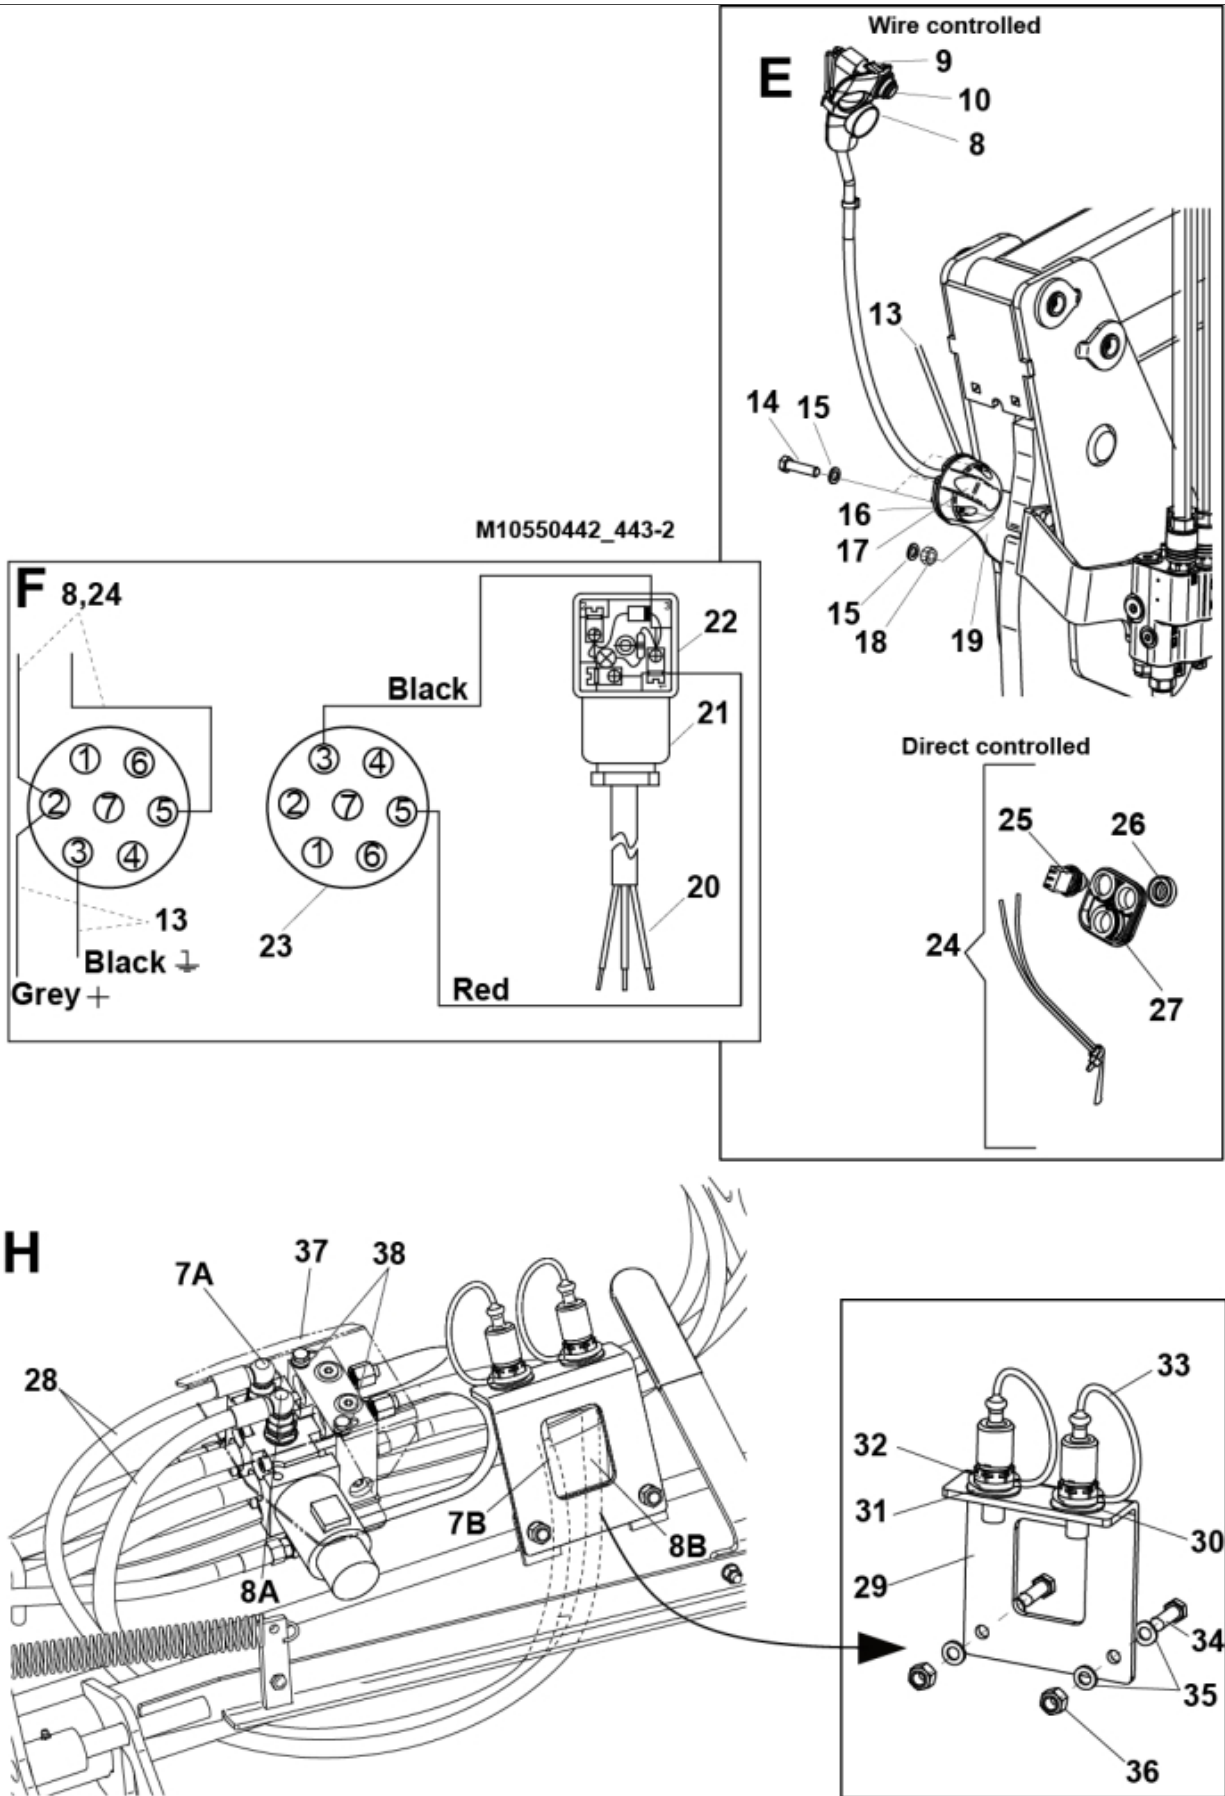

M10550442\_443-1

**Part assemblies**      3rd service - Direct NSL

PartNo	Pos	Qty	Name	Specifications
10550443			3rd service - Direct NSL	
5002978	1	2	Screw	M6S 8x129
5011553	2	1	Nut	M6M M8 Loc-king
5013101	3	1	Washer	BRB 8,4 x 16
5028109	4	2	Adaptor	JIC 9/16"
5028151	5	2	Adaptor	3/4" ORB - 3/8 BSP
5221381	6	2 PCS	Tube	
5221387	7	1	Control valve	
5004054	C	4	• Screw	MC6S M8x80
5004056	C2	4	• Screw	M8x65
5039034	D	2	• O-ring	
313476	13	1	Electr. Cable	
5004914	14	3	Screw	M5x40
5013112	15	6	Washer	5,3x10x1,5
5102039	16	1	Rubber boot	For caravan connector
5024378	17	1	Connector, female	7-Pole
5011051	18	3	Nut	M6M 5
5201142	19	1	Connector Support	
5024205	20	1	Cable	
5102152	21	1	Cable	L=4400mm
5024376	22	1	Connector	
5024379	23	1	Connector	
5021084	24	1 PCS	Boot	1 switch
5021095	25	1 PCS	• Switch	
5021096	26	1 PCS	• Gaitor	
5021094	27	1 PCS	• Boot	0 switches
1103117	28	2	Hose	3/8"
5221946	29	1 PCS	Bracket	
5022157	30	1	Washer, red	
5022159	31	1	Washer, blue	
5044940	32	2	Coupling	ISO-A 1/2" Male - G3/8
5044129	33	2	Dust Cover	1/2" Male
5002077	34	3	Screw	M6S 10x30
5013102	35	4	Washer	BRB 10 x 18 x 2
5011554	36	2	Nut	Loc-King M10
5221954	37	1 PCS	Protection plate	
5013101	38	4	Washer	BRB 8,4 x 16
10550406	39	1 PCS	Diverter valve cpl.	