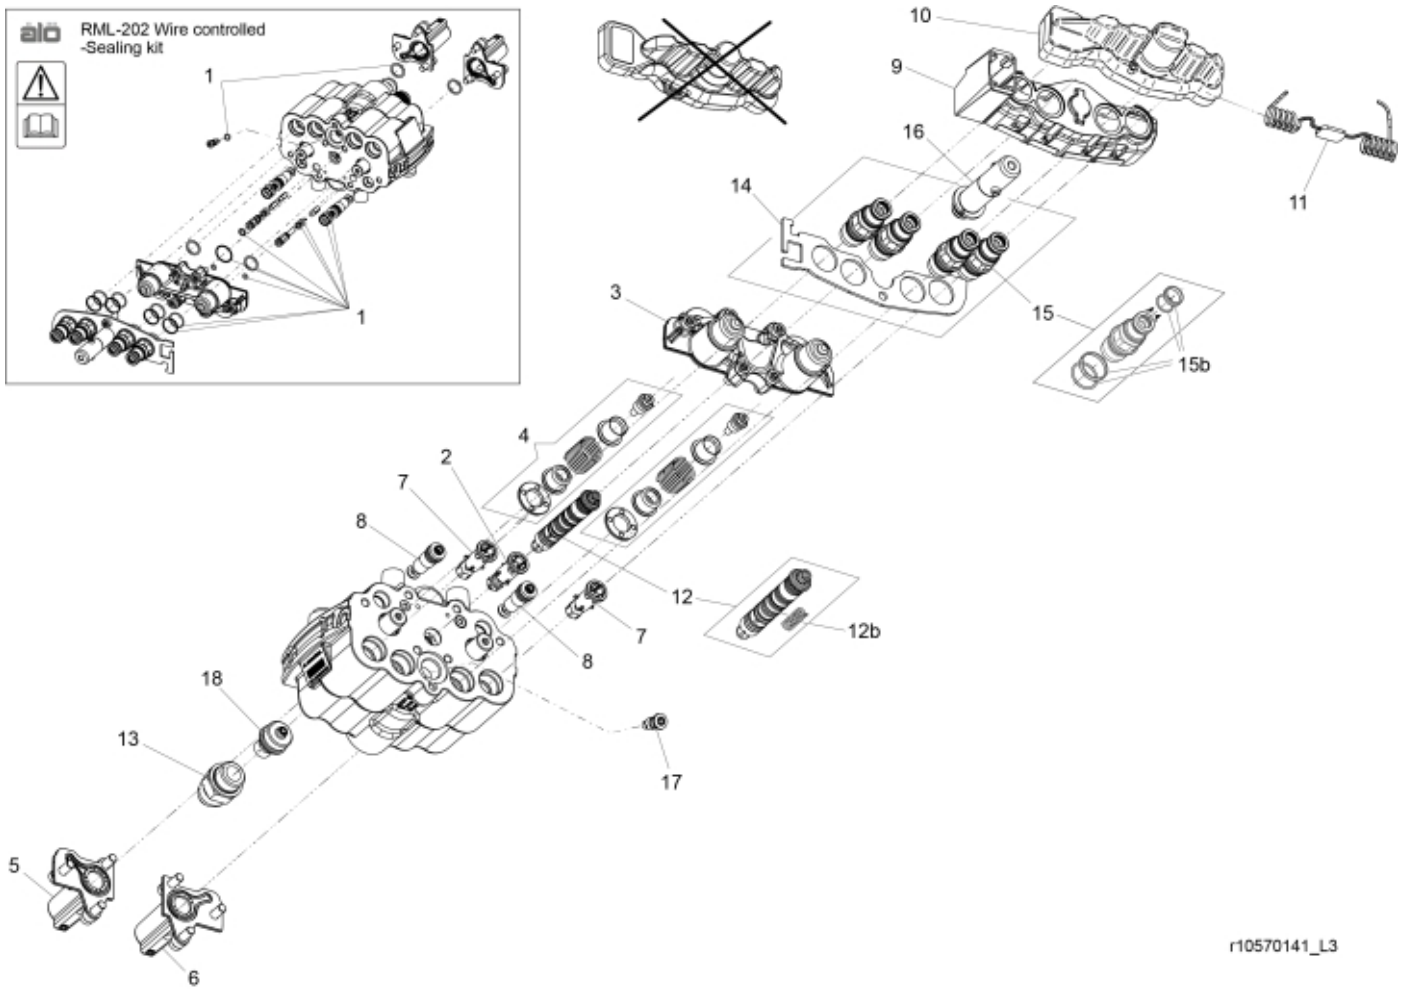

Ergo+Live3

r10570141_L3

r10570170 Ergo.

Part assemblies Valve STM Ergo Live3 OC 225Bar

PartNo	Pos	Qty	Name	Specifications
10570145		1	Valve STM Ergo Live3 OC 225Bar	
4501263	1	1	Seal kit	ErgoDrive LCS
10570072	2	1	Pressure relief valve	Part is included in kit 10570154 Valve STM Professional Live3 OC
60008696	3	1 PCS	Top cap	(10570080)
10570079	4	2 PCS	Spool control	
10570082	5	1 PCS	Cap LH	
10570081	6	1 PCS	Cap RH	
10570071	7	2	Check valve cpl.	Part is included in kit 10570154 Valve STM Professional Live3 OC
10570069	8	2	Check valve cpl.	Part is included in kit 10570154 Valve STM Professional Live3 OC
10570096	9	1	Cap w. marking	Part is included in kit 10570154 Valve STM Professional Live3 OC, Part is included in kit 10570154 Valve STM Professional Live3 OC
5034232	10	1	Cover	Replaces 5033905
10570094	11	1	• Cable tie	
10570097	12	1 PCS	Shunt OC cpl.	Part is included in kit 10570154 Valve STM Professional Live3 OC
4501272	12b	1	• Spring	
5028086	13	1	Adapter cpl.	Part is included in kit 10570154 Valve STM Professional Live3 OC
10570088	14	1	Cover plate	
4500294	15	4	Coupling (M)	Replaces 5044956/60017561
4501264	15b	1	• Seal kit	1 seal kit/coupling required
10570078	16	1	Adapter Multi coupling	
10570135	17	1 PCS	Check valve	Part is included in kit 10570154 Valve STM Professional Live3 OC
10570188	18	1 PCS	Cartridge	Replaces 10570102, Part is included in kit 10570154 Valve STM Professional Live3 OC
5102115	29	1	Cable cpl. Live3	
5040064	30	1	Seal kit	
10570096	31	1	Cap w. marking	Part is included in kit 10570154 Valve STM Professional Live3 OC, Part is included in kit 10570154 Valve STM Professional Live3 OC
10570070	32	1 PCS	Check valve cpl.	
10570078	33	1	Adapter Multi coupling	
10570090	34	1 PCS	Cover plate Single 2	
4500294	35	2	Coupling (M)	Replaces 5044956/60017561
4501264	35b	1	• Seal kit	1 seal kit/coupling required
5028090	36	1 PCS	Adapter with sealing	
5028089	37	1 PCS	Adapter with sealing	
5040066	38	1 PCS	Sealing sleeve cpl.	
5040065	39	1 PCS	Sealing sleeve cpl.	
10570074	40	1 PCS	Spool control unit cpl.	
10570075	41	1 PCS	Connecting pipe cpl.	
10570093	42	2	Solenoid	
5034232	43	1	Cover	Replaces 5033905
10570094	44	1	• Cable tie	