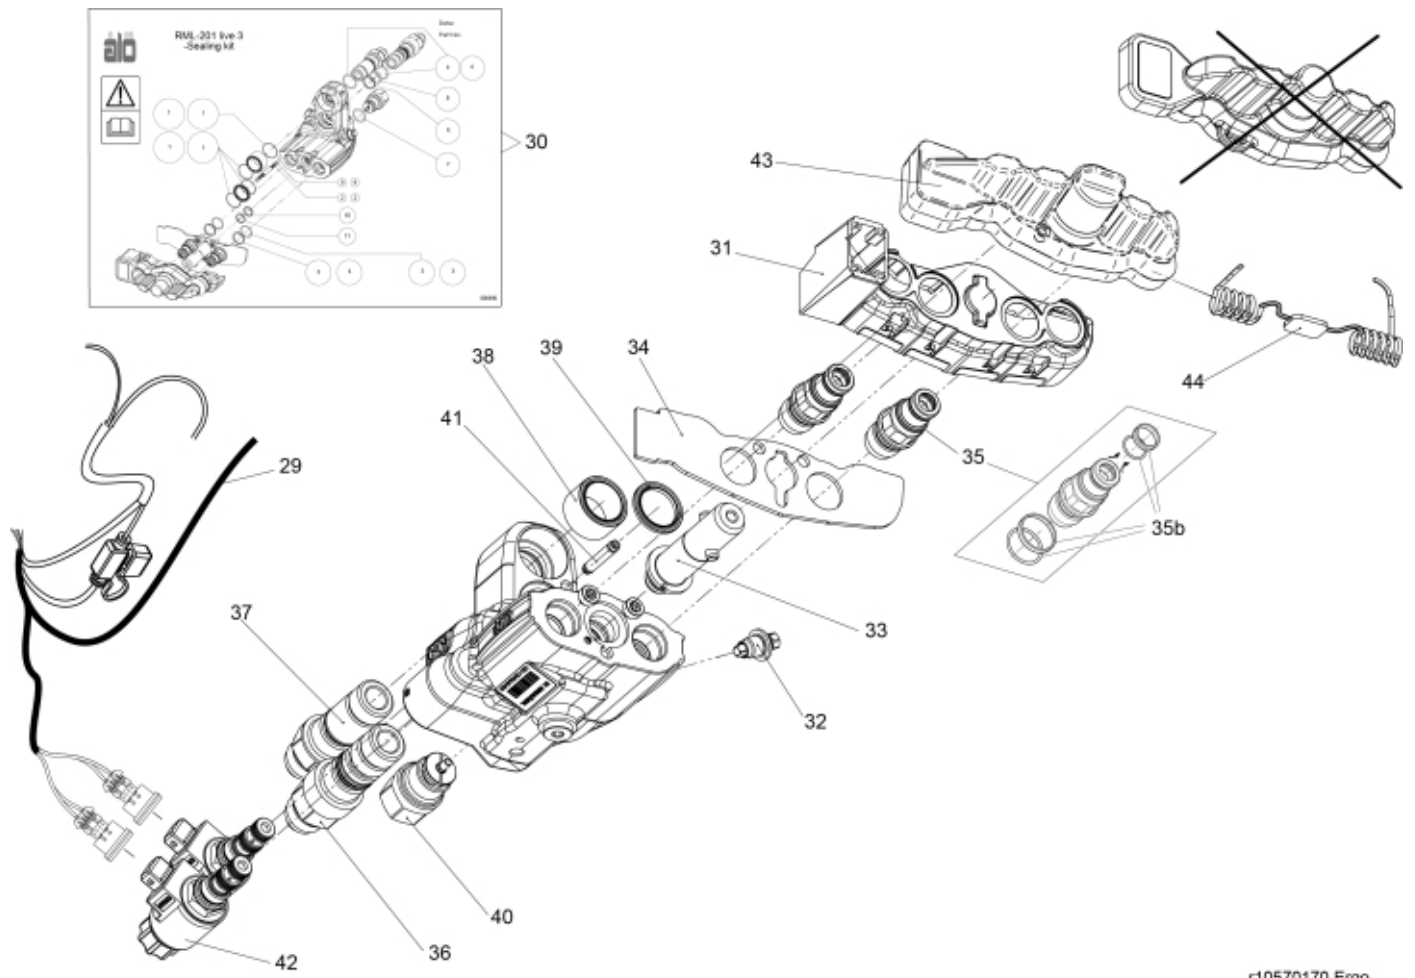

Ergo+Live3

r10570141_L3

r10570170 Ergo.

Part assemblies Valve STM Ergo Live3 OC 225Bar

PartNo	Pos	Qty	Name	Specifications
10570145		1	Valve STM Ergo Live3 OC 225Bar	
4501263	1	1	Seal kit	ErgoDrive LCS
10570072	2	1	Pressure relief valve	Part is included in kit 10570154 Valve STM Professional Live3 OC
60008696	3	1 PCS	Top cap	(10570080)
10570079	4	2 PCS	Spool control	
10570082	5	1 PCS	Cap LH	
10570081	6	1 PCS	Cap RH	
10570071	7	2	Check valve cpl.	Part is included in kit 10570154 Valve STM Professional Live3 OC
10570069	8	2	Check valve cpl.	Part is included in kit 10570154 Valve STM Professional Live3 OC
10570096	9	1	Cap w. marking	Part is included in kit 10570154 Valve STM Professional Live3 OC, Part is included in kit 10570154 Valve STM Professional Live3 OC
5034232	10	1	Cover	Replaces 5033905
10570094	11	1	• Cable tie	
10570097	12	1 PCS	Shunt OC cpl.	Part is included in kit 10570154 Valve STM Professional Live3 OC
4501272	12b	1	• Spring	
5028086	13	1	Adapter cpl.	Part is included in kit 10570154 Valve STM Professional Live3 OC
10570088	14	1	Cover plate	
4500294	15	4	Coupling (M)	Replaces 5044956/60017561
4501264	15b	1	• Seal kit	1 seal kit/coupling required
10570078	16	1	Adapter Multi coupling	
10570135	17	1 PCS	Check valve	Part is included in kit 10570154 Valve STM Professional Live3 OC
10570188	18	1 PCS	Cartridge	Replaces 10570102, Part is included in kit 10570154 Valve STM Professional Live3 OC
5102115	29	1	Cable cpl. Live3	
5040064	30	1	Seal kit	
10570096	31	1	Cap w. marking	Part is included in kit 10570154 Valve STM Professional Live3 OC, Part is included in kit 10570154 Valve STM Professional Live3 OC
10570070	32	1 PCS	Check valve cpl.	
10570078	33	1	Adapter Multi coupling	
10570090	34	1 PCS	Cover plate Single 2	
4500294	35	2	Coupling (M)	Replaces 5044956/60017561
4501264	35b	1	• Seal kit	1 seal kit/coupling required
5028090	36	1 PCS	Adapter with sealing	
5028089	37	1 PCS	Adapter with sealing	
5040066	38	1 PCS	Sealing sleeve cpl.	
5040065	39	1 PCS	Sealing sleeve cpl.	
10570074	40	1 PCS	Spool control unit cpl.	
10570075	41	1 PCS	Connecting pipe cpl.	
10570093	42	2	Solenoid	
5034232	43	1	Cover	Replaces 5033905
10570094	44	1	• Cable tie	