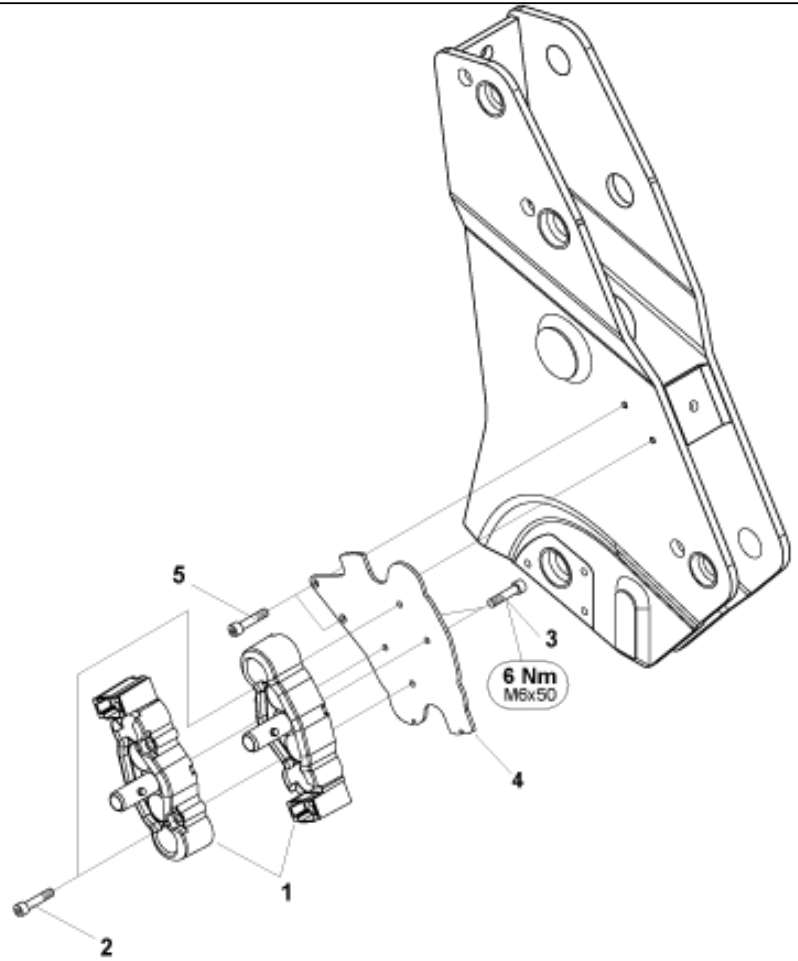

ERGODRIVE

ERGODRIVE
ELECTRODRIVE

ERGODRIVE
ELECTRODRIVE

M 9031983_996-3 rev.1

Part assemblies Hose support LCS Live3

PartNo	Pos	Qty	Name	Specifications
5034234	1	4	Parking support kit	Replaces 5034233, 5033972
5004944	2	4 PCS	• Screw	MC6S M8x45
5004947	3	4	• Screw	MC6S M6x50
5034236	4	1 PCS	Bracket	Replaces 5033902
5004061	5	2	Screw	MC6S M8x20