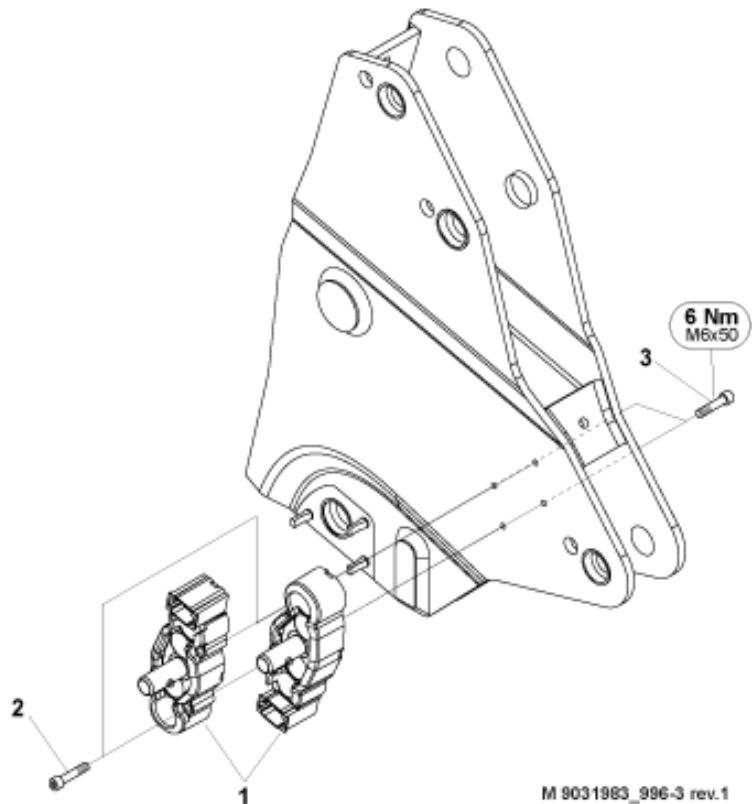

ERGODRIVE

ERGODRIVE
ELECTRODRIVE

ERGODRIVE
ELECTRODRIVE

M 9031983_996-3 rev.1

Part assemblies Hose support LCS Live3

PartNo	Pos	Qty	Name	Specifications
5034234	1	4	Parking support kit	Replaces 5034233, 5033972
5004944	2	4 PCS	• Screw	MC6S M8x45
5004947	3	4	• Screw	MC6S M6x50
5034236	4	1 PCS	Bracket	Replaces 5033902
5004061	5	2	Screw	MC6S M8x20