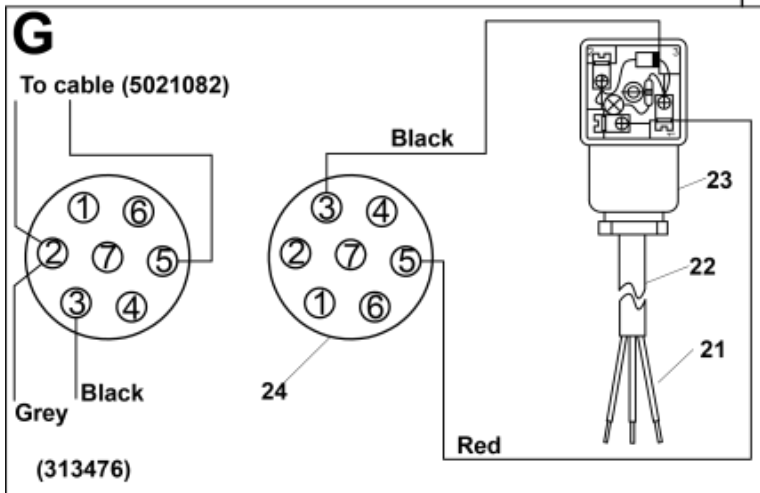

M10550452\_453-1

M10550452\_453-2

<b>Part assemblies</b>		3rd service - Direct		
<b>Specification</b>		: 31/01/2016 00:00:00		
<b>PartNo</b>	<b>Pos</b>	<b>Qty</b>	<b>Name</b>	<b>Specifications</b>
10550453			3rd service - Direct	31/01/2016 00:00:00
10550449		1 PCS	Control valve	
5028118	1	4	• Adapter short cpl.	9/16" UNF JIC
5028119	2	2	• Adaptor	JIC 9/16 UNF 3/4
5028121	3	3	• Plug	UNF 9/16
5028151	4	2	• Adaptor	3/4" ORB - 3/8 BSP
5221387	5	1	Control valve	
5004054	6	4	• Screw	MC6S M8x80
5004056	6b	4	• Screw	M8x65
5039034	7	2	• O-ring	
10550439	8	1 PCS	Valve block	
5024205	21	1	Cable	
5102152	22	1	Cable	L=4400mm
5024376	23	1	Connector	
5024379	24	1	Connector	
5021084	25	1 PCS	Boot	1 switch
5021095	26	1 PCS	• Switch	
5021096	27	1 PCS	• Gaitor	
5021094	28	1 PCS	• Boot	0 switches
5221949		1 PCS	Bracket	
5221946	29	1 PCS	Bracket	
5022157	30	1	Washer, red	
5022159	31	1	Washer, blue	
5044940	32	2	Coupling	ISO-A 1/2" Male - G3/8
5044129	33	2	Dust Cover	1/2" Male
5002077	34	2	Screw	M6S 10x30
5013102	35	4	Washer	BRB 10 x 18 x 2
5011554	36	2	Nut	Loc-King M10
5004058	37	2 PCS	Screw	MC6S M8x100
5013101	38	2	Washer	BRB 8,4 x 16
5221954	39	1 PCS	Protection plate	
1103117	40	2	Hose	3/8"
9031913	41	1 PCS	Hose	3/8 1370 4
5028118	42	1	Adapter short cpl.	9/16" UNF JIC