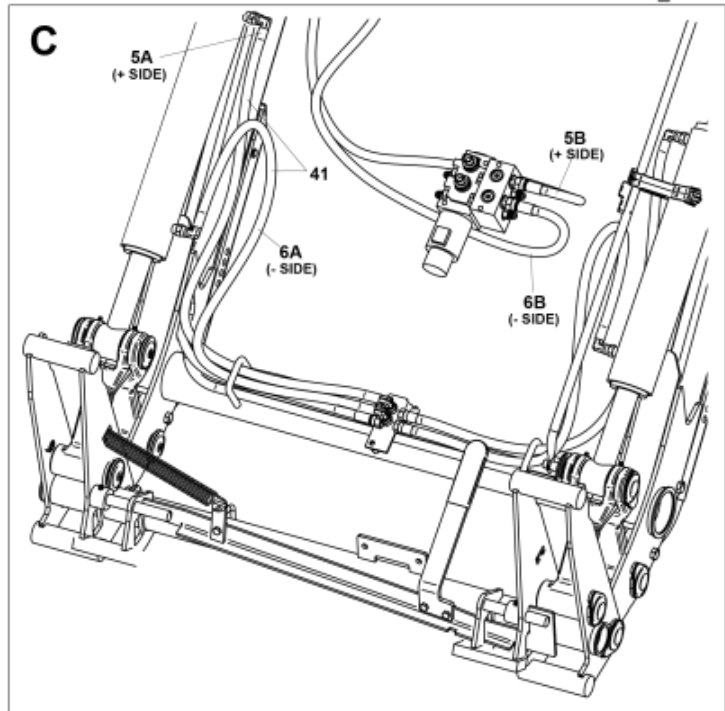

M10550452\_453-1

M10550452\_453-2

<b>Part assemblies</b>		3rd service - Direct		
<b>Specification</b>		: 31/01/2016 00:00:00		
<b>PartNo</b>	<b>Pos</b>	<b>Qty</b>	<b>Name</b>	<b>Specifications</b>
10550453			3rd service - Direct	31/01/2016 00:00:00
10550449		1 PCS	Control valve	
5028118	1	4	• Adapter short cpl.	9/16" UNF JIC
5028119	2	2	• Adaptor	JIC 9/16 UNF 3/4
5028121	3	3	• Plug	UNF 9/16
5028151	4	2	• Adaptor	3/4" ORB - 3/8 BSP
5221387	5	1	Control valve	
5004054	6	4	• Screw	MC6S M8x80
5004056	6b	4	• Screw	M8x65
5039034	7	2	• O-ring	
10550439	8	1 PCS	Valve block	
5024205	21	1	Cable	
5102152	22	1	Cable	L=4400mm
5024376	23	1	Connector	
5024379	24	1	Connector	
5021084	25	1 PCS	Boot	1 switch
5021095	26	1 PCS	• Switch	
5021096	27	1 PCS	• Gaitor	
5021094	28	1 PCS	• Boot	0 switches
5221949		1 PCS	Bracket	
5221946	29	1 PCS	Bracket	
5022157	30	1	Washer, red	
5022159	31	1	Washer, blue	
5044940	32	2	Coupling	ISO-A 1/2" Male - G3/8
5044129	33	2	Dust Cover	1/2" Male
5002077	34	2	Screw	M6S 10x30
5013102	35	4	Washer	BRB 10 x 18 x 2
5011554	36	2	Nut	Loc-King M10
5004058	37	2 PCS	Screw	MC6S M8x100
5013101	38	2	Washer	BRB 8,4 x 16
5221954	39	1 PCS	Protection plate	
1103117	40	2	Hose	3/8"
9031913	41	1 PCS	Hose	3/8 1370 4
5028118	42	1	Adapter short cpl.	9/16" UNF JIC