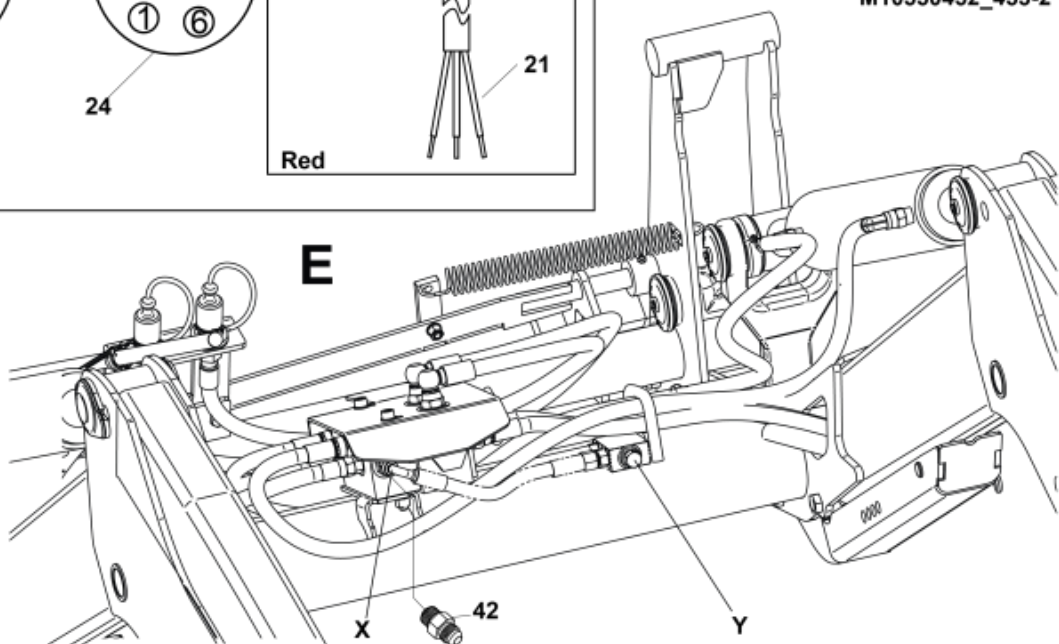

M10550452\_453-1

M10550452\_453-2

<b>Part assemblies</b>		3rd service - Direct		
<b>Specification</b>		: 31/01/2016 00:00:00		
<b>PartNo</b>	<b>Pos</b>	<b>Qty</b>	<b>Name</b>	<b>Specifications</b>
10550453			3rd service - Direct	31/01/2016 00:00:00
10550449		1 PCS	Control valve	
5028118	1	4	• Adapter short cpl.	9/16" UNF JIC
5028119	2	2	• Adaptor	JIC 9/16 UNF 3/4
5028121	3	3	• Plug	UNF 9/16
5028151	4	2	• Adaptor	3/4" ORB - 3/8 BSP
5221387	5	1	Control valve	
5004054	6	4	• Screw	MC6S M8x80
5004056	6b	4	• Screw	M8x65
5039034	7	2	• O-ring	
10550439	8	1 PCS	Valve block	
5024205	21	1	Cable	
5102152	22	1	Cable	L=4400mm
5024376	23	1	Connector	
5024379	24	1	Connector	
5021084	25	1 PCS	Boot	1 switch
5021095	26	1 PCS	• Switch	
5021096	27	1 PCS	• Gaitor	
5021094	28	1 PCS	• Boot	0 switches
5221949		1 PCS	Bracket	
5221946	29	1 PCS	Bracket	
5022157	30	1	Washer, red	
5022159	31	1	Washer, blue	
5044940	32	2	Coupling	ISO-A 1/2" Male - G3/8
5044129	33	2	Dust Cover	1/2" Male
5002077	34	2	Screw	M6S 10x30
5013102	35	4	Washer	BRB 10 x 18 x 2
5011554	36	2	Nut	Loc-King M10
5004058	37	2 PCS	Screw	MC6S M8x100
5013101	38	2	Washer	BRB 8,4 x 16
5221954	39	1 PCS	Protection plate	
1103117	40	2	Hose	3/8"
9031913	41	1 PCS	Hose	3/8 1370 4
5028118	42	1	Adapter short cpl.	9/16" UNF JIC