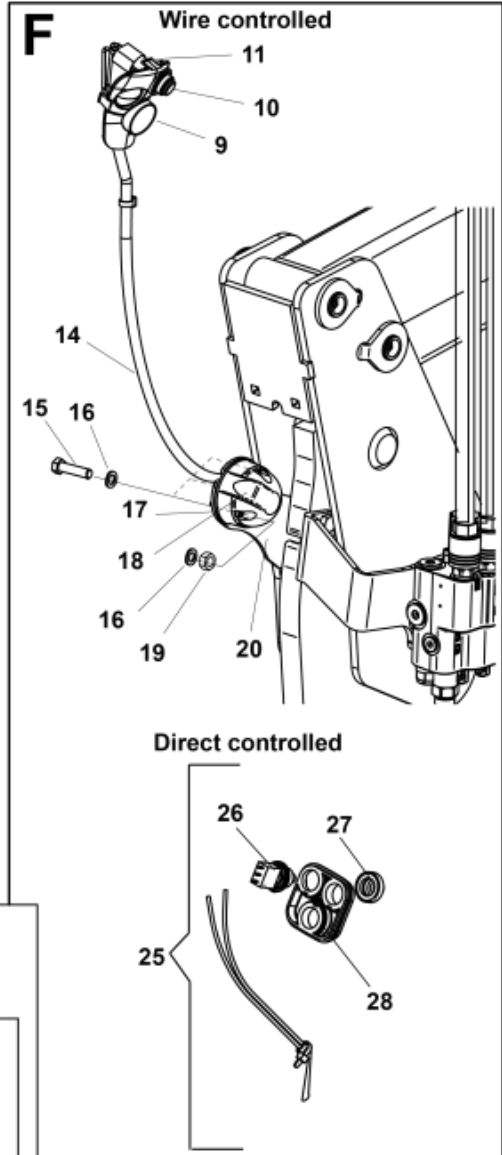

M10550452\_453-1

M10550452\_453-2

<b>Part assemblies</b>		3rd service - Direct		
<b>Specification</b>		: 31/01/2016 00:00:00		
<b>PartNo</b>	<b>Pos</b>	<b>Qty</b>	<b>Name</b>	<b>Specifications</b>
10550453			3rd service - Direct	31/01/2016 00:00:00
10550449		1 PCS	Control valve	
5028118	1	4	• Adapter short cpl.	9/16" UNF JIC
5028119	2	2	• Adaptor	JIC 9/16 UNF 3/4
5028121	3	3	• Plug	UNF 9/16
5028151	4	2	• Adaptor	3/4" ORB - 3/8 BSP
5221387	5	1	Control valve	
5004054	6	4	• Screw	MC6S M8x80
5004056	6b	4	• Screw	M8x65
5039034	7	2	• O-ring	
10550439	8	1 PCS	Valve block	
5024205	21	1	Cable	
5102152	22	1	Cable	L=4400mm
5024376	23	1	Connector	
5024379	24	1	Connector	
5021084	25	1 PCS	Boot	1 switch
5021095	26	1 PCS	• Switch	
5021096	27	1 PCS	• Gaitor	
5021094	28	1 PCS	• Boot	0 switches
5221949		1 PCS	Bracket	
5221946	29	1 PCS	Bracket	
5022157	30	1	Washer, red	
5022159	31	1	Washer, blue	
5044940	32	2	Coupling	ISO-A 1/2" Male - G3/8
5044129	33	2	Dust Cover	1/2" Male
5002077	34	2	Screw	M6S 10x30
5013102	35	4	Washer	BRB 10 x 18 x 2
5011554	36	2	Nut	Loc-King M10
5004058	37	2 PCS	Screw	MC6S M8x100
5013101	38	2	Washer	BRB 8,4 x 16
5221954	39	1 PCS	Protection plate	
1103117	40	2	Hose	3/8"
9031913	41	1 PCS	Hose	3/8 1370 4
5028118	42	1	Adapter short cpl.	9/16" UNF JIC