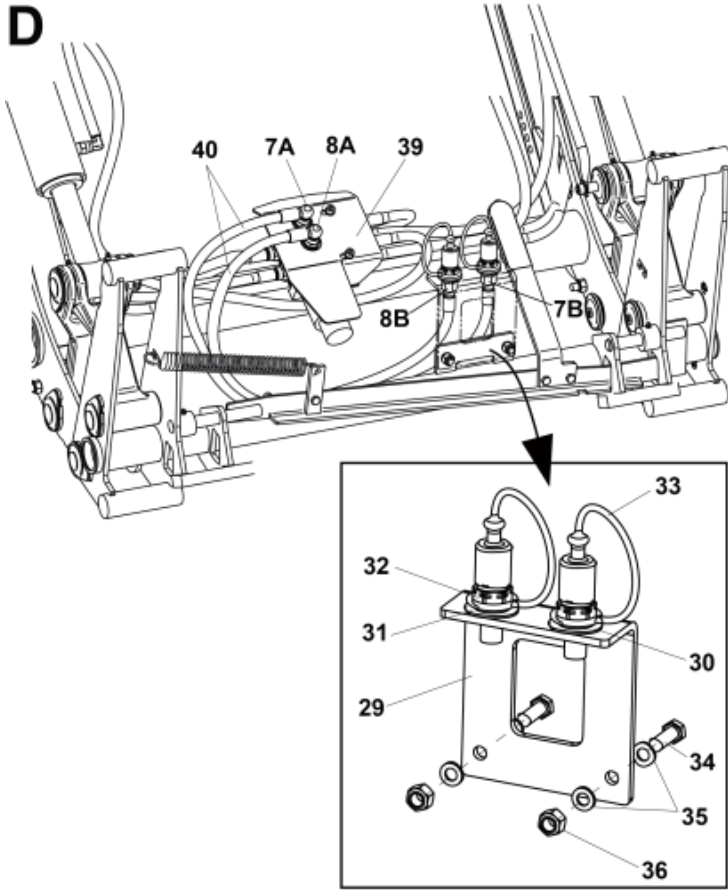

M10550452\_453-1

M10550452\_453-2

<b>Part assemblies</b>		3rd service - Direct		
<b>Specification</b>		: 31/01/2016 00:00:00		
<b>PartNo</b>	<b>Pos</b>	<b>Qty</b>	<b>Name</b>	<b>Specifications</b>
10550453			3rd service - Direct	31/01/2016 00:00:00
10550449		1 PCS	Control valve	
5028118	1	4	• Adapter short cpl.	9/16" UNF JIC
5028119	2	2	• Adaptor	JIC 9/16 UNF 3/4
5028121	3	3	• Plug	UNF 9/16
5028151	4	2	• Adaptor	3/4" ORB - 3/8 BSP
5221387	5	1	Control valve	
5004054	6	4	• Screw	MC6S M8x80
5004056	6b	4	• Screw	M8x65
5039034	7	2	• O-ring	
10550439	8	1 PCS	Valve block	
5024205	21	1	Cable	
5102152	22	1	Cable	L=4400mm
5024376	23	1	Connector	
5024379	24	1	Connector	
5021084	25	1 PCS	Boot	1 switch
5021095	26	1 PCS	• Switch	
5021096	27	1 PCS	• Gaitor	
5021094	28	1 PCS	• Boot	0 switches
5221949		1 PCS	Bracket	
5221946	29	1 PCS	Bracket	
5022157	30	1	Washer, red	
5022159	31	1	Washer, blue	
5044940	32	2	Coupling	ISO-A 1/2" Male - G3/8
5044129	33	2	Dust Cover	1/2" Male
5002077	34	2	Screw	M6S 10x30
5013102	35	4	Washer	BRB 10 x 18 x 2
5011554	36	2	Nut	Loc-King M10
5004058	37	2 PCS	Screw	MC6S M8x100
5013101	38	2	Washer	BRB 8,4 x 16
5221954	39	1 PCS	Protection plate	
1103117	40	2	Hose	3/8"
9031913	41	1 PCS	Hose	3/8 1370 4
5028118	42	1	Adapter short cpl.	9/16" UNF JIC