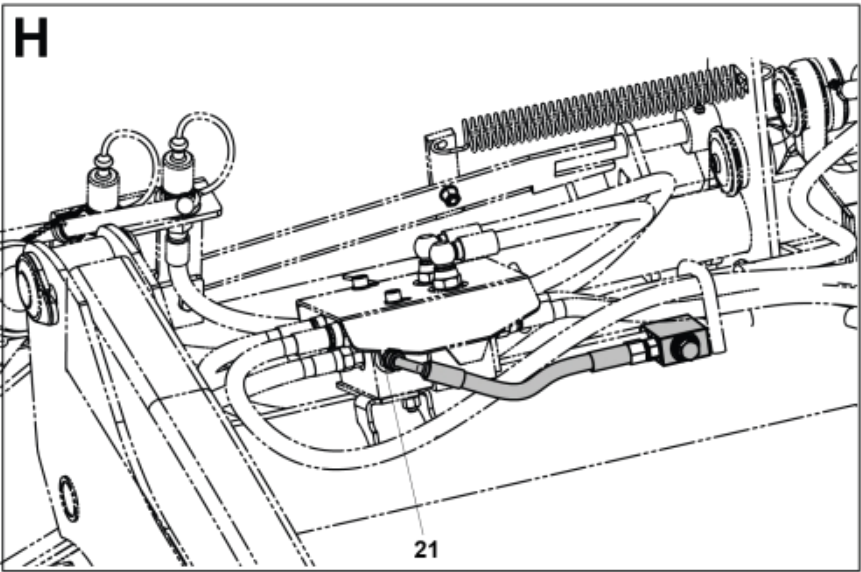

M5221797_798-1

M5221797_798-2

Part assemblies Parallel rod kit

PartNo	Pos	Qty	Name	Specifications
5221798			Parallel rod kit	
5002277	1	4 PCS	Screw	M6S_ M16 x 150 (8.8)
5004917	2	6	Screw	
5006002	3	4	Screw	MVBF 10x30
5011554	4	4	Nut	Loc-King M10
5011557	5	4	Nut	Loc-King M16
5013105	6	8	Washer	BRB 17 x 30 x 3 300HV
5013110	7	4	Washer	BRB 10.5x22x2
5215121-1	8	6	Plastic cover	Glossy Black
5215131	9	6	Locking cover	
5221888	10	4 PCS	Bracket	
5221934	11	2	Parallel rod	
5221939	12	2	Link	
5221940	13	2	Link	
5221952	14	2 PCS	Protection plate	
60018046	15	10	Pivot Pin	D=30, L=127mm
10550451		1 PCS	Pressure relief valve	
5034123	16	1 PCS	• Valve	180 bar
5028163	17	1 PCS	• Adaptor	
9032008	18	1 PCS	• Hose	1/4"
5028118	19	4	• Adapter short cpl.	9/16" UNF JIC
10550450	20	1 PCS	• Valve block	
5028118	21	1	• Adapter short cpl.	9/16" UNF JIC
11136096		1	Warning decal	
11136099		1 PCS	Warning decal	