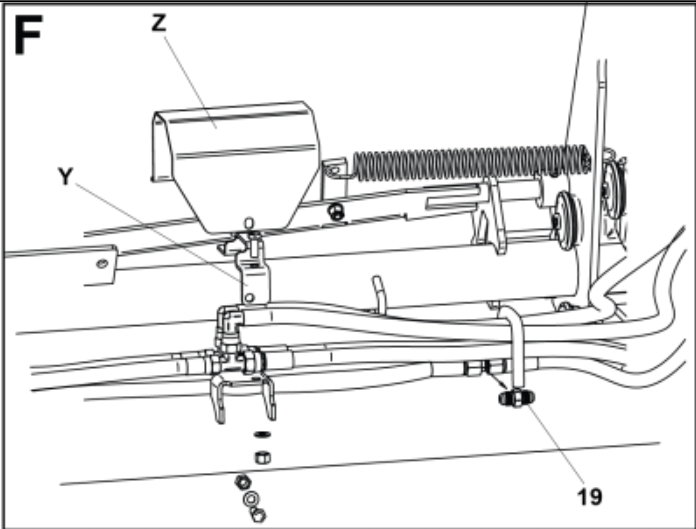

M5221797_798-1

M5221797_798-2

Part assemblies Parallel rod kit

PartNo	Pos	Qty	Name	Specifications
5221798			Parallel rod kit	
5002277	1	4 PCS	Screw	M6S_ M16 x 150 (8.8)
5004917	2	6	Screw	
5006002	3	4	Screw	MVBF 10x30
5011554	4	4	Nut	Loc-King M10
5011557	5	4	Nut	Loc-King M16
5013105	6	8	Washer	BRB 17 x 30 x 3 300HV
5013110	7	4	Washer	BRB 10.5x22x2
5215121-1	8	6	Plastic cover	Glossy Black
5215131	9	6	Locking cover	
5221888	10	4 PCS	Bracket	
5221934	11	2	Parallel rod	
5221939	12	2	Link	
5221940	13	2	Link	
5221952	14	2 PCS	Protection plate	
60018046	15	10	Pivot Pin	D=30, L=127mm
10550451		1 PCS	Pressure relief valve	
5034123	16	1 PCS	• Valve	180 bar
5028163	17	1 PCS	• Adaptor	
9032008	18	1 PCS	• Hose	1/4"
5028118	19	4	• Adapter short cpl.	9/16" UNF JIC
10550450	20	1 PCS	• Valve block	
5028118	21	1	• Adapter short cpl.	9/16" UNF JIC
11136096		1	Warning decal	
11136099		1 PCS	Warning decal	