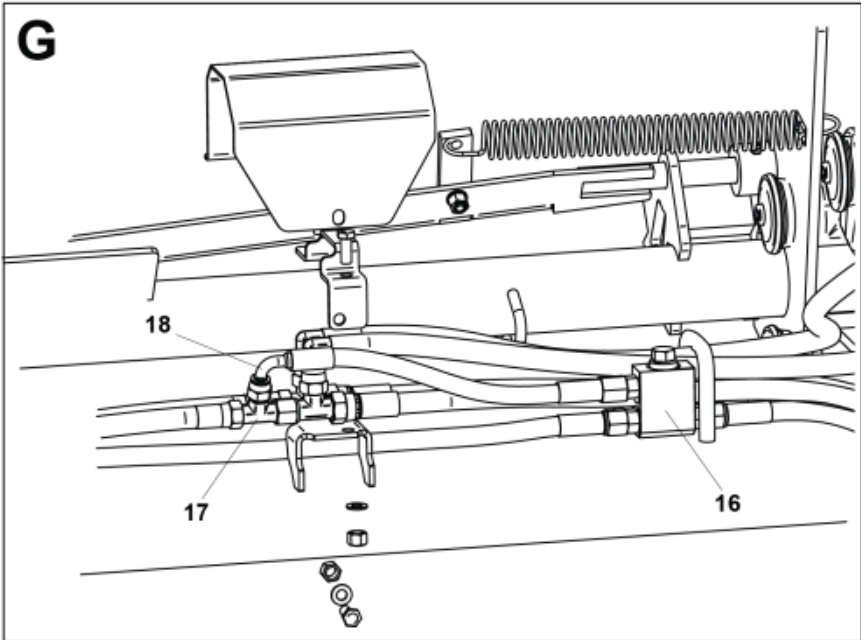

M5221797_798-1

M5221797_798-2

Part assemblies Parallel rod kit

PartNo	Pos	Qty	Name	Specifications
5221798			Parallel rod kit	
5002277	1	4 PCS	Screw	M6S_ M16 x 150 (8.8)
5004917	2	6	Screw	
5006002	3	4	Screw	MVBF 10x30
5011554	4	4	Nut	Loc-King M10
5011557	5	4	Nut	Loc-King M16
5013105	6	8	Washer	BRB 17 x 30 x 3 300HV
5013110	7	4	Washer	BRB 10.5x22x2
5215121-1	8	6	Plastic cover	Glossy Black
5215131	9	6	Locking cover	
5221888	10	4 PCS	Bracket	
5221934	11	2	Parallel rod	
5221939	12	2	Link	
5221940	13	2	Link	
5221952	14	2 PCS	Protection plate	
60018046	15	10	Pivot Pin	D=30, L=127mm
10550451		1 PCS	Pressure relief valve	
5034123	16	1 PCS	• Valve	180 bar
5028163	17	1 PCS	• Adaptor	
9032008	18	1 PCS	• Hose	1/4"
5028118	19	4	• Adapter short cpl.	9/16" UNF JIC
10550450	20	1 PCS	• Valve block	
5028118	21	1	• Adapter short cpl.	9/16" UNF JIC
11136096		1	Warning decal	
11136099		1 PCS	Warning decal	