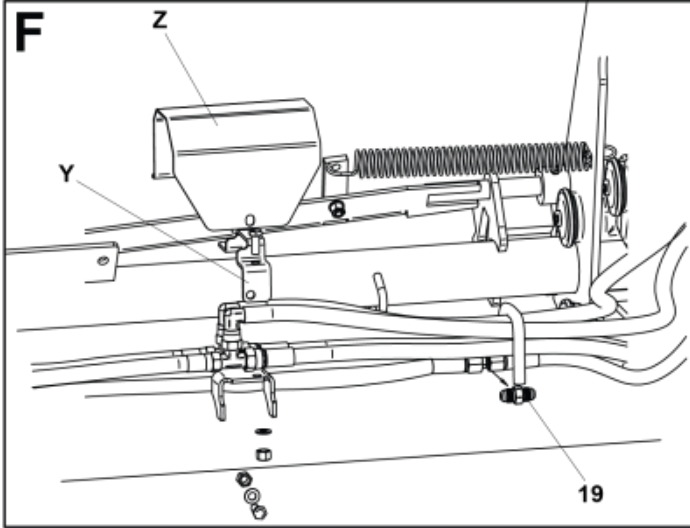

M5221797_798-1

M5221797_798-2

Part assemblies Parallel rod kit

PartNo	Pos	Qty	Name	Specifications
5221798			Parallel rod kit	
5002277	1	4 PCS	Screw	M6S_ M16 x 150 (8.8)
5004917	2	6	Screw	
5006002	3	4	Screw	MVBF 10x30
5011554	4	4	Nut	Loc-King M10
5011557	5	4	Nut	Loc-King M16
5013105	6	8	Washer	BRB 17 x 30 x 3 300HV
5013110	7	4	Washer	BRB 10.5x22x2
5215121-1	8	6	Plastic cover	Glossy Black
5215131	9	6	Locking cover	
5221888	10	4 PCS	Bracket	
5221934	11	2	Parallel rod	
5221939	12	2	Link	
5221940	13	2	Link	
5221952	14	2 PCS	Protection plate	
60018046	15	10	Pivot Pin	D=30, L=127mm
10550451		1 PCS	Pressure relief valve	
5034123	16	1 PCS	• Valve	180 bar
5028163	17	1 PCS	• Adaptor	
9032008	18	1 PCS	• Hose	1/4"
5028118	19	4	• Adapter short cpl.	9/16" UNF JIC
10550450	20	1 PCS	• Valve block	
5028118	21	1	• Adapter short cpl.	9/16" UNF JIC
11136096		1	Warning decal	
11136099		1 PCS	Warning decal	