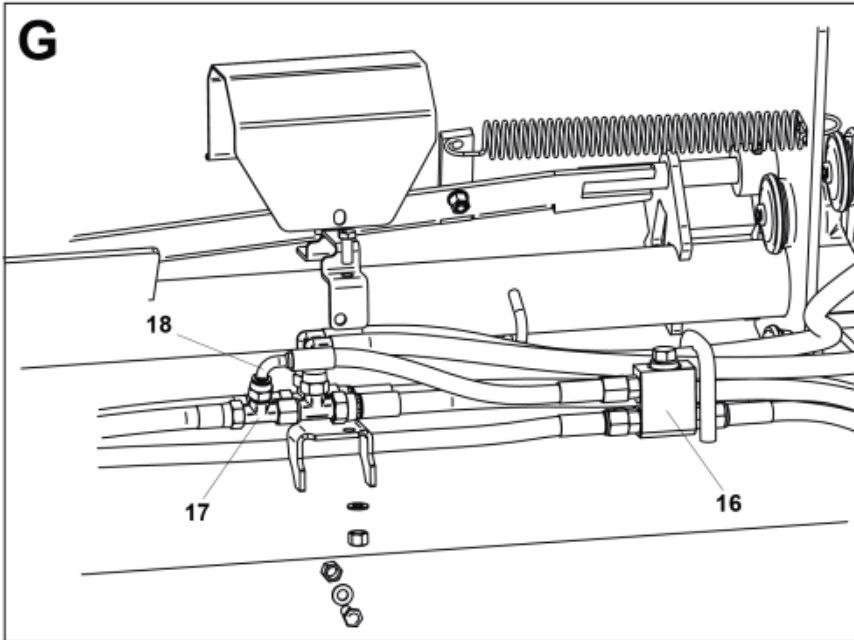

M5221797_798-1

M5221797_798-2

Part assemblies Parallel rod kit

PartNo	Pos	Qty	Name	Specifications
5221798			Parallel rod kit	
5002277	1	4 PCS	Screw	M6S_ M16 x 150 (8.8)
5004917	2	6	Screw	
5006002	3	4	Screw	MVBF 10x30
5011554	4	4	Nut	Loc-King M10
5011557	5	4	Nut	Loc-King M16
5013105	6	8	Washer	BRB 17 x 30 x 3 300HV
5013110	7	4	Washer	BRB 10.5x22x2
5215121-1	8	6	Plastic cover	Glossy Black
5215131	9	6	Locking cover	
5221888	10	4 PCS	Bracket	
5221934	11	2	Parallel rod	
5221939	12	2	Link	
5221940	13	2	Link	
5221952	14	2 PCS	Protection plate	
60018046	15	10	Pivot Pin	D=30, L=127mm
10550451		1 PCS	Pressure relief valve	
5034123	16	1 PCS	• Valve	180 bar
5028163	17	1 PCS	• Adaptor	
9032008	18	1 PCS	• Hose	1/4"
5028118	19	4	• Adapter short cpl.	9/16" UNF JIC
10550450	20	1 PCS	• Valve block	
5028118	21	1	• Adapter short cpl.	9/16" UNF JIC
11136096		1	Warning decal	
11136099		1 PCS	Warning decal	