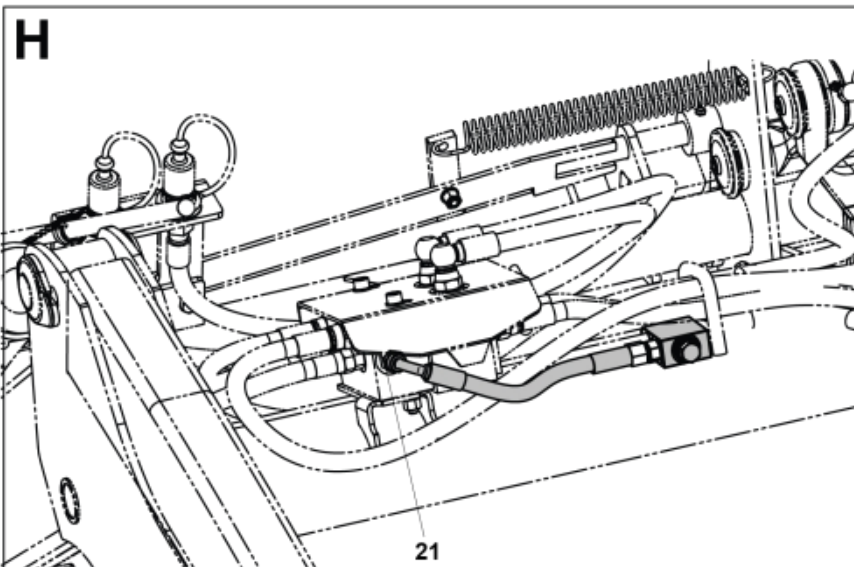

M5221797_798-1

M5221797_798-2

Part assemblies Parallel rod kit

PartNo	Pos	Qty	Name	Specifications
5221798			Parallel rod kit	
5002277	1	4 PCS	Screw	M6S_ M16 x 150 (8.8)
5004917	2	6	Screw	
5006002	3	4	Screw	MVBF 10x30
5011554	4	4	Nut	Loc-King M10
5011557	5	4	Nut	Loc-King M16
5013105	6	8	Washer	BRB 17 x 30 x 3 300HV
5013110	7	4	Washer	BRB 10.5x22x2
5215121-1	8	6	Plastic cover	Glossy Black
5215131	9	6	Locking cover	
5221888	10	4 PCS	Bracket	
5221934	11	2	Parallel rod	
5221939	12	2	Link	
5221940	13	2	Link	
5221952	14	2 PCS	Protection plate	
60018046	15	10	Pivot Pin	D=30, L=127mm
10550451		1 PCS	Pressure relief valve	
5034123	16	1 PCS	• Valve	180 bar
5028163	17	1 PCS	• Adaptor	
9032008	18	1 PCS	• Hose	1/4"
5028118	19	4	• Adapter short cpl.	9/16" UNF JIC
10550450	20	1 PCS	• Valve block	
5028118	21	1	• Adapter short cpl.	9/16" UNF JIC
11136096		1	Warning decal	
11136099		1 PCS	Warning decal	