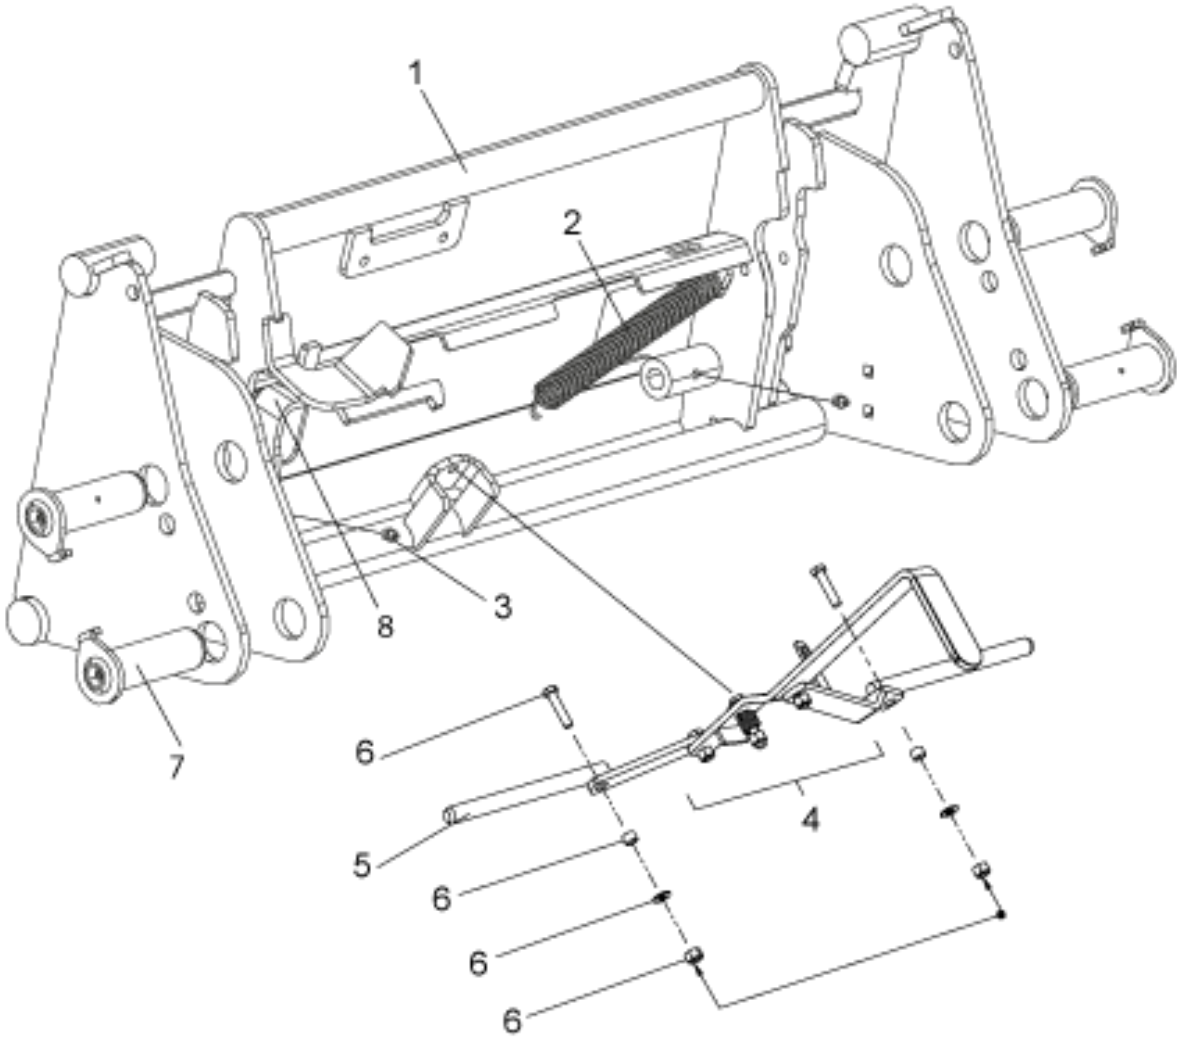

3 = ALÖ Std.
8 = EURO

r5229832

Description Tool carrier
Part assemblies Euro/Alo Type 3
Specification Specification: Glossy Black

PartNo	Pos	Qty	Name	Specifications
5229832-1		1	Euro/Alo Type 3	Glossy Black
5229835-1	1	1	Tool carrier	Glossy Black
1101035	2	1	Spring	
5023005	3	2	Greaser	M 10 x 1
5220341	4	1	Lever kit	
4500865	5	2	Pin kit	Includes 4500867
4500867	6	2	• Screw kit	Included in Pin kit
60021067	7	1	Pin kit	Replaces 9020071
4500328	8	1	Click-on	