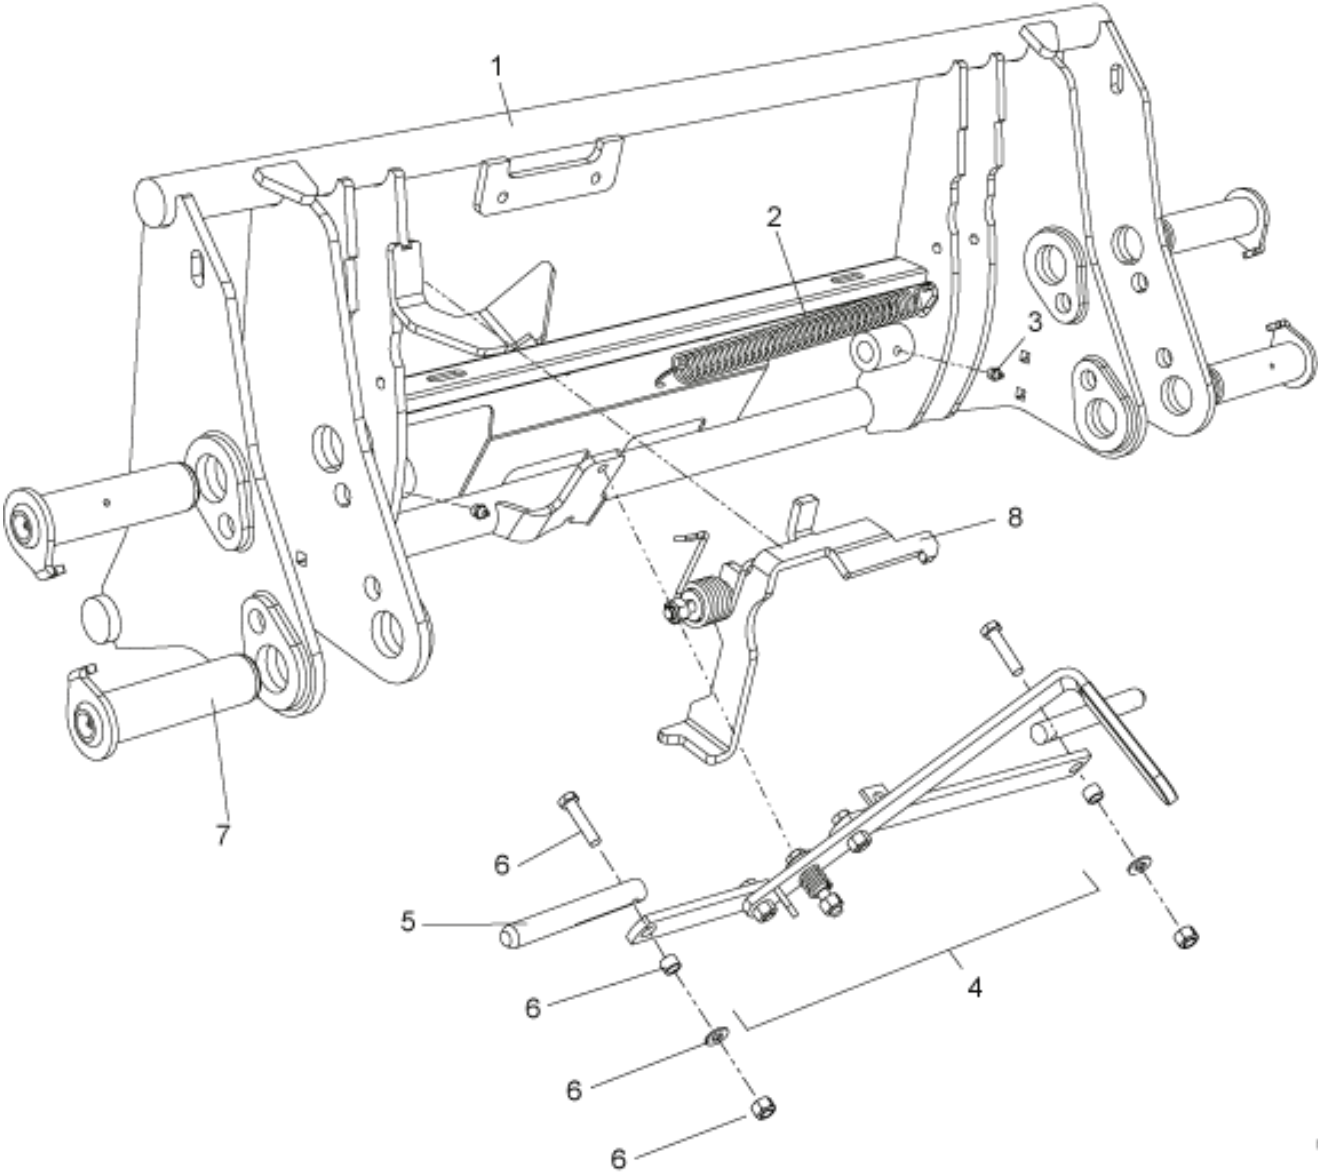

8 = EURO

r5220322

Description Tool carrier
Part assemblies Euro
Specification Specification: Tool carrier

PartNo	Pos	Qty	Name	Specifications
5220322-11		1	Euro	Tool carrier
5220287-11	1	1	Tool carrier	New Holland Blue
1101035	2	1	Spring	
5023005	3	2	Greaser	M 10 x 1
5220265	4	1	Lever kit	
4500859	5	2	Pin kit	Kit includes 1x Pin and 1x Screw kit
4500867	6	2	• Screw kit	Included in Pin kit
60021068	7	1 PCS	Pin kit	Replaces 9020072
4500321	8	1	Click-on	