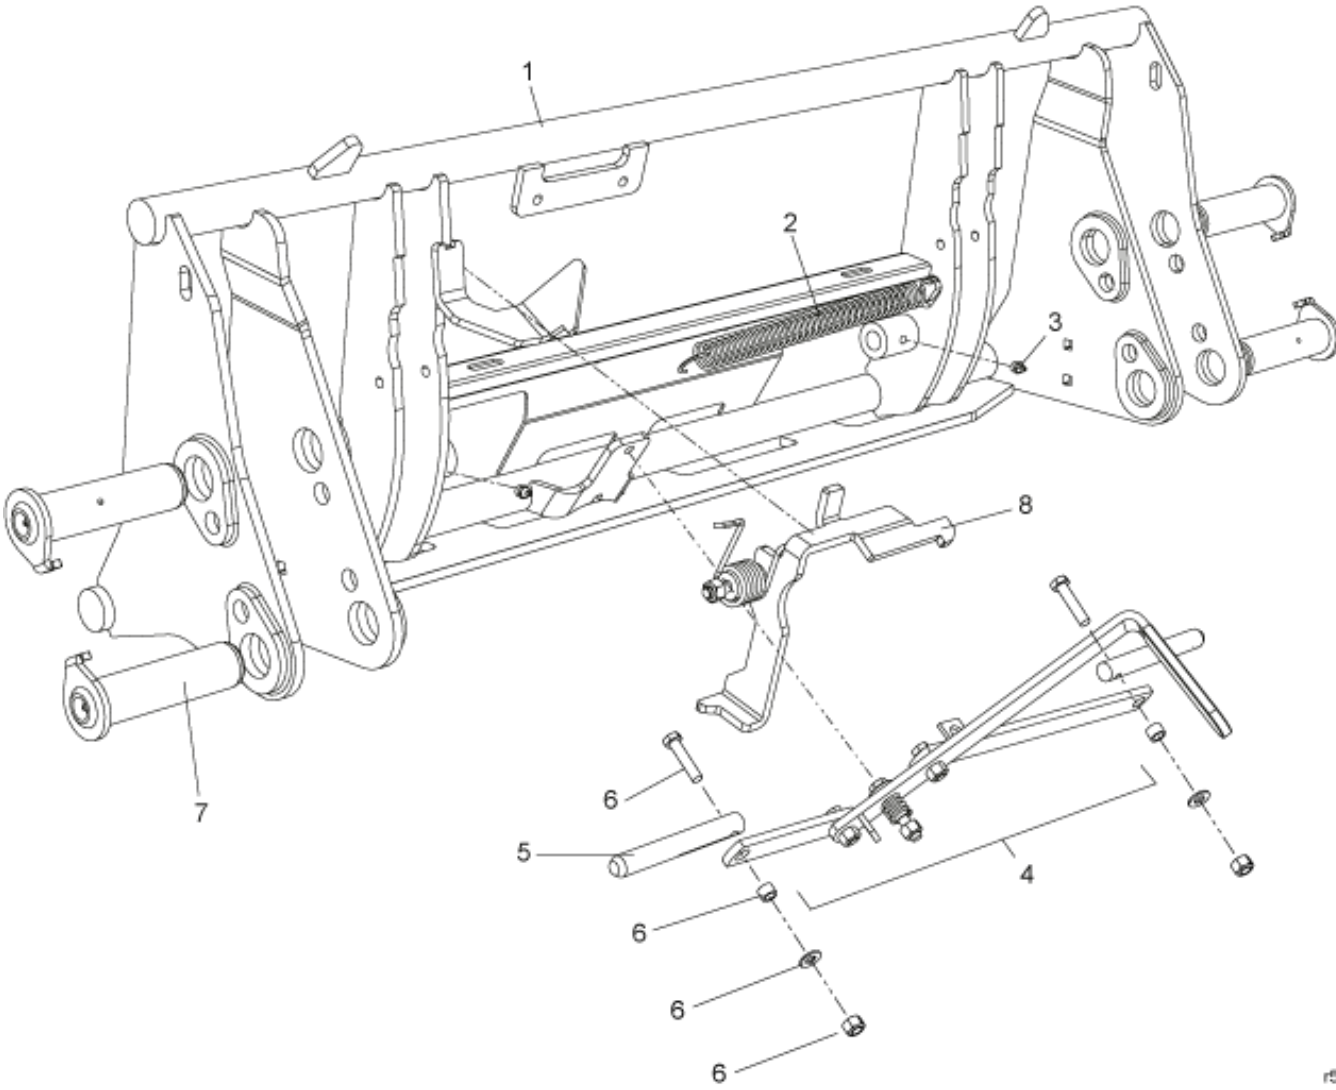

8 = EURO

r5220332

---

**Description** Tool carrier  
**Part assemblies** Euro DL  
**Specification** Specification: New Holland Blue

---

<b>PartNo</b>	<b>Pos</b>	<b>Qty</b>	<b>Name</b>	<b>Specifications</b>
5220332-11		1	Euro DL	New Holland Blue
5220288-11	1	1	Tool carrier	New Holland Blue
1101035	2	1	Spring	
5023005	3	2	Greaser	M 10 x 1
5220265	4	1	Lever kit	
4500859	5	2	Pin kit	Kit includes 1x Pin and 1x Screw kit
4500867	6	2	• Screw kit	Included in Pin kit
60021068	7	1 PCS	Pin kit	Replaces 9020072
4500321	8	1	Click-on	