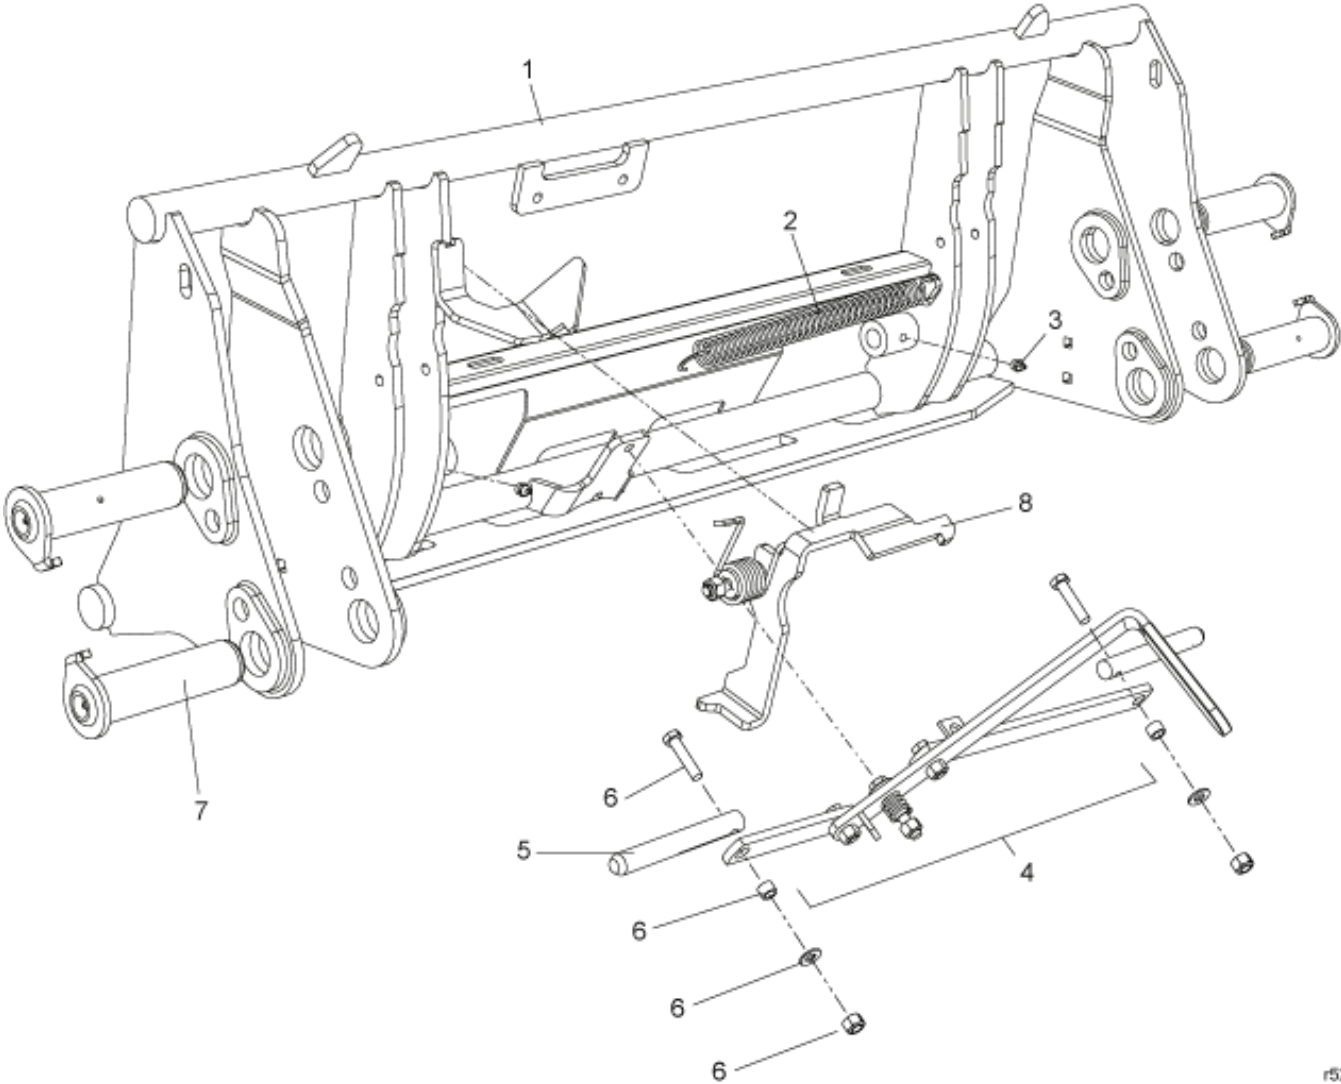

8 = EURO

r5220332

Description Tool carrier
Part assemblies Euro DL
Specification Specification: New Holland Blue

PartNo	Pos	Qty	Name	Specifications
5220332-11		1	Euro DL	New Holland Blue
5220288-11	1	1	Tool carrier	New Holland Blue
1101035	2	1	Spring	
5023005	3	2	Greaser	M 10 x 1
5220265	4	1	Lever kit	
4500859	5	2	Pin kit	Kit includes 1x Pin and 1x Screw kit
4500867	6	2	• Screw kit	Included in Pin kit
60021068	7	1 PCS	Pin kit	Replaces 9020072
4500321	8	1	Click-on	