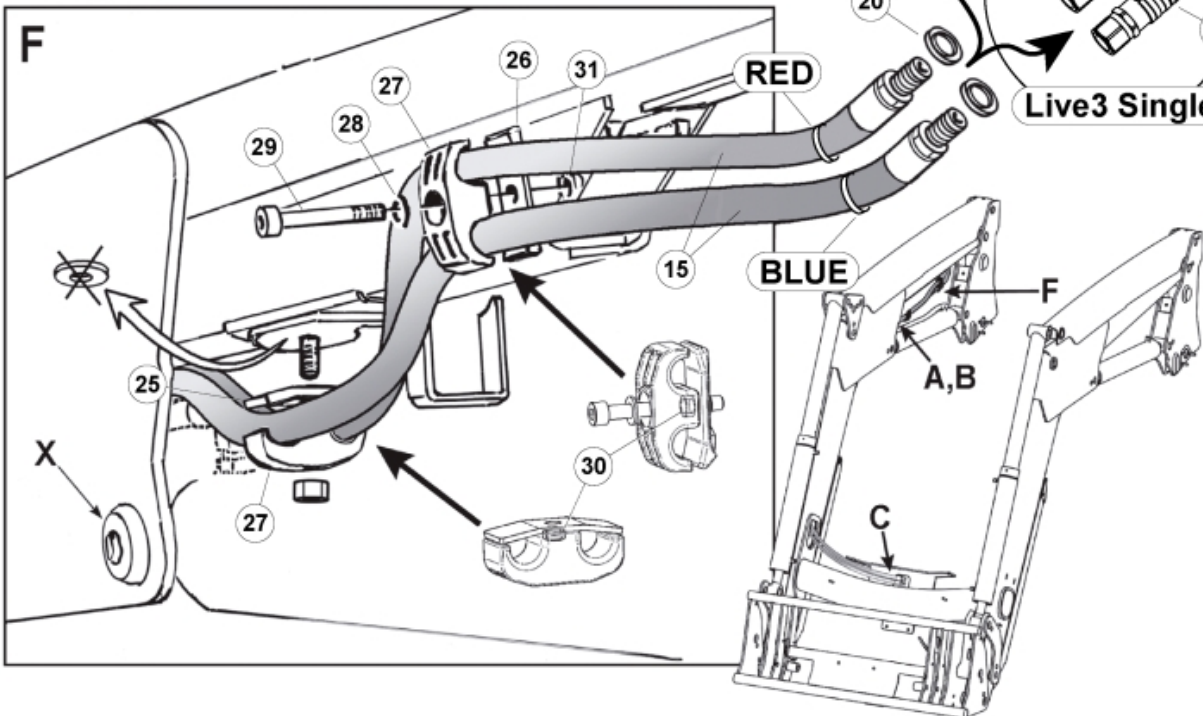

- M 9031983-1
- M 9031984-1
- M 9031985-1
- M 9031986-1
- M 9031987-1
- M 9031988-1
- M 9031989-1
- M 9031990-1
- M 9031994-1
- M 9031996-1
- M 9032370-1
- M 9032365-1

Description		CNH OEM		
Part assemblies		Live3 LCS hose kit		
Specification		Specification: 835TL - L745		
PartNo	Pos	Qty	Name	Specifications
9031984F		1 PCS	Live3 LCS hose kit	835TL - L745
9031327		1 PCS	Hose kit Selecto3	
5219183	1	1	Hose guide	
5011554	2	4	• Nut	Loc-King M10
5006002	3	4	• Screw	MVBF 10x30
5215066	4	1 PCS	• Hose guide	
5006007	5	1 PCS	• Screw	M6SF-TT M8x16
9031516		1 PCS	Hose kit Selecto3	
5220303	7	1	• Bracket	
9032611	8	2 PCS	• Hose	3/8" L=1150mm (9031472)
5044940	9	2	• Coupling	ISO-A 1/2" Male - G3/8
5022159	12	1	• Washer, blue	
5022157	13	1	• Washer, red	
5044129	14	2	• Dust Cover	1/2" Male
9031757		1 PCS	Hose kit	
9032616	15	2 PCS	• Hose	3/8" L=3300mm (9031487)
5027986	19	2 PCS	• Adaptor	
5013853	20	2	• Dowty washer	Tredo 1/2", Part is included in kit 60007907 Hose cpl., 9032177 Hose cpl.
5044950	24	1	• Multi coupling MC2	MC-2
11120624	23	2	Quick Coupling	Male
5215164		1 PCS	Hose clamp cpl.	
5220148	25	1 PCS	• Plate	
5215163	26	1 PCS	• Hose clamp bracket	
5215161	27	2 PCS	• Hose clamp	
5013101	28	1	• Washer	BRB 8,4 x 16
5004055	29	1	• Screw	MC6S 8x70
5215162	30	2	• Sleeve	Not Sold Separately