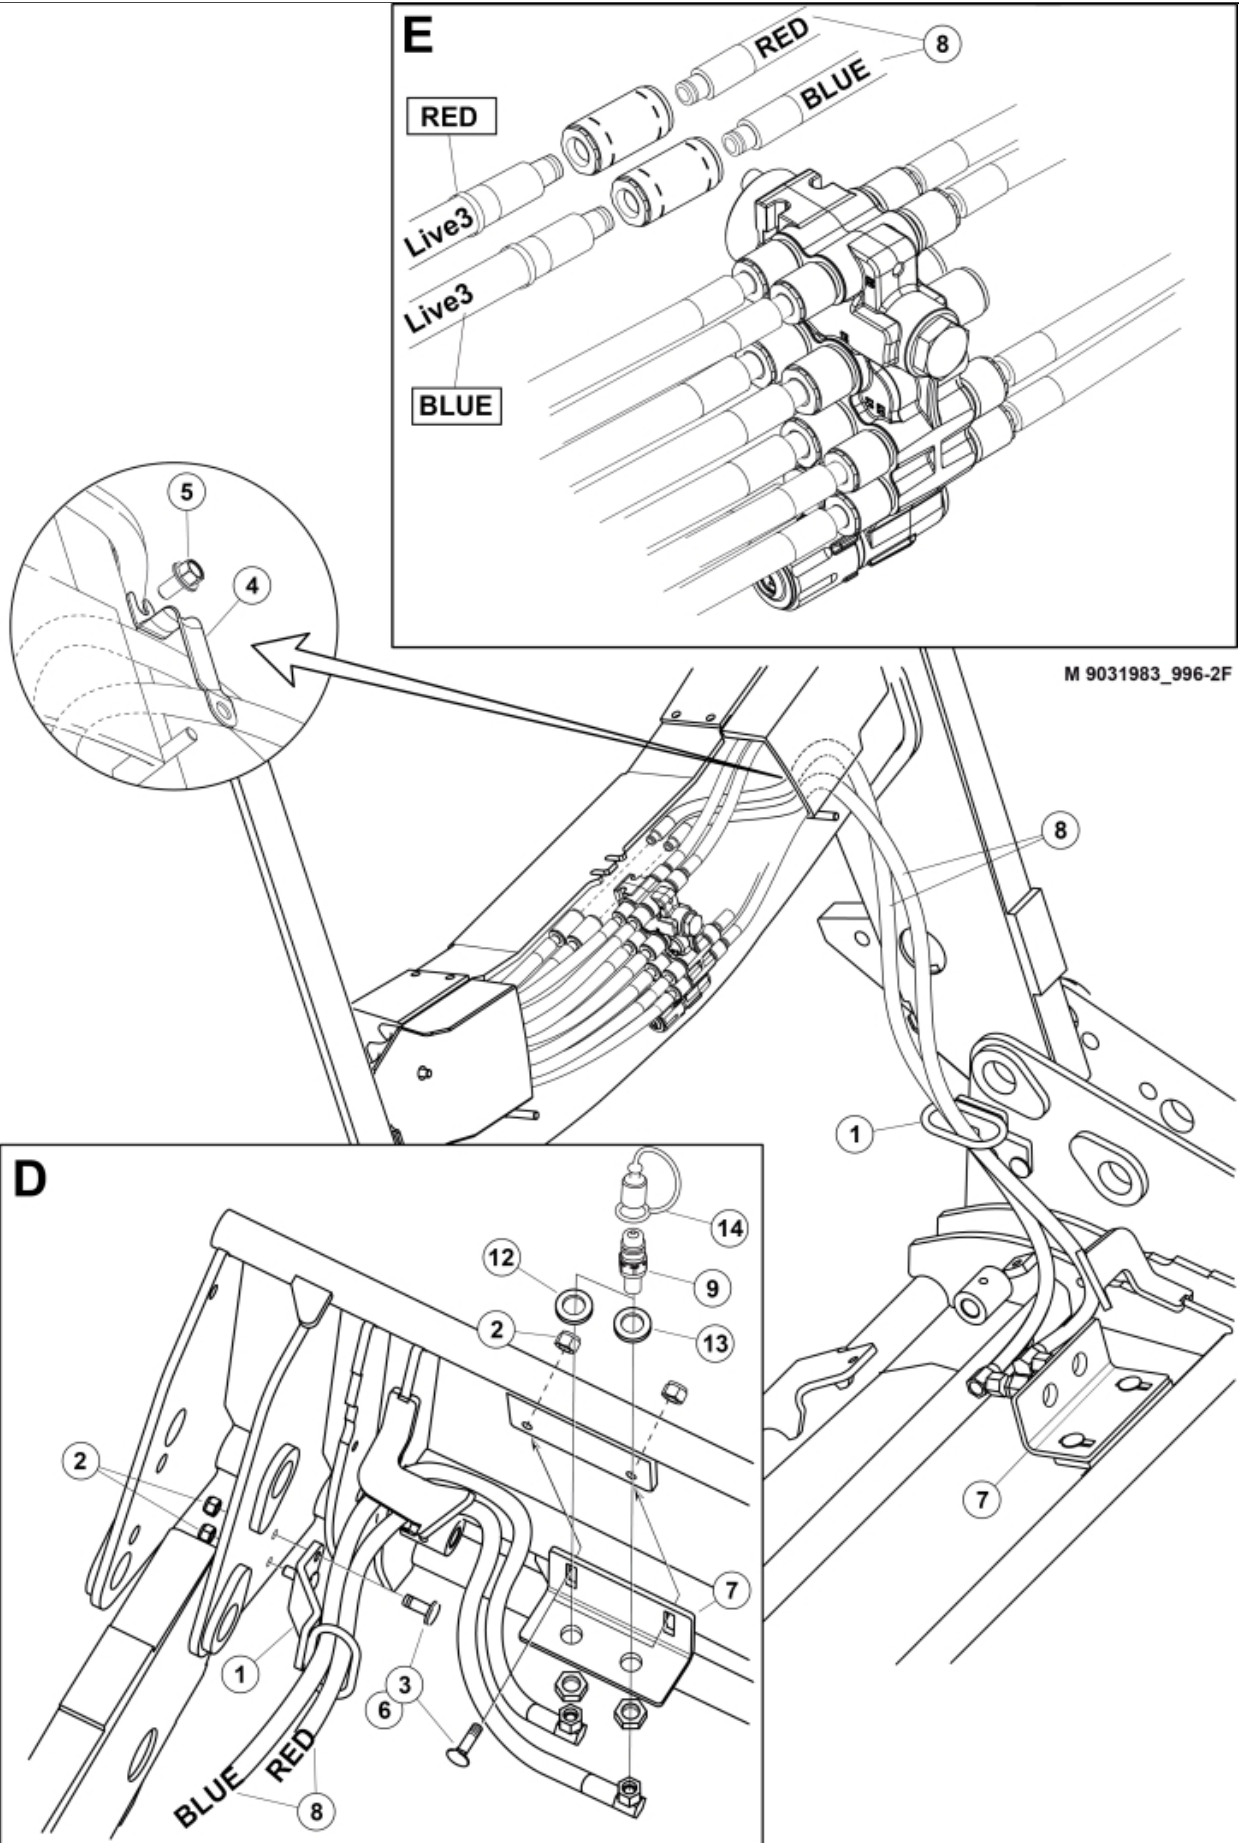

- M 9031983-1
- M 9031984-1
- M 9031985-1
- M 9031986-1
- M 9031987-1
- M 9031988-1
- M 9031989-1
- M 9031990-1
- M 9031994-1
- M 9031996-1
- M 9032370-1
- M 9032365-1

Description		CNH OEM		
Part assemblies		Live3 LCS hose kit		
Specification		Specification: 835TL - L745		
PartNo	Pos	Qty	Name	Specifications
9031984F		1 PCS	Live3 LCS hose kit	835TL - L745
9031327		1 PCS	Hose kit Selecto3	
5219183	1	1	Hose guide	
5011554	2	4	• Nut	Loc-King M10
5006002	3	4	• Screw	MVBF 10x30
5215066	4	1 PCS	• Hose guide	
5006007	5	1 PCS	• Screw	M6SF-TT M8x16
9031516		1 PCS	Hose kit Selecto3	
5220303	7	1	• Bracket	
9032611	8	2 PCS	• Hose	3/8" L=1150mm (9031472)
5044940	9	2	• Coupling	ISO-A 1/2" Male - G3/8
5022159	12	1	• Washer, blue	
5022157	13	1	• Washer, red	
5044129	14	2	• Dust Cover	1/2" Male
9031757		1 PCS	Hose kit	
9032616	15	2 PCS	• Hose	3/8" L=3300mm (9031487)
5027986	19	2 PCS	• Adaptor	
5013853	20	2	• Dowty washer	Tredo 1/2", Part is included in kit 60007907 Hose cpl., 9032177 Hose cpl.
5044950	24	1	• Multi coupling MC2	MC-2
11120624	23	2	Quick Coupling	Male
5215164		1 PCS	Hose clamp cpl.	
5220148	25	1 PCS	• Plate	
5215163	26	1 PCS	• Hose clamp bracket	
5215161	27	2 PCS	• Hose clamp	
5013101	28	1	• Washer	BRB 8,4 x 16
5004055	29	1	• Screw	MC6S 8x70
5215162	30	2	• Sleeve	Not Sold Separately