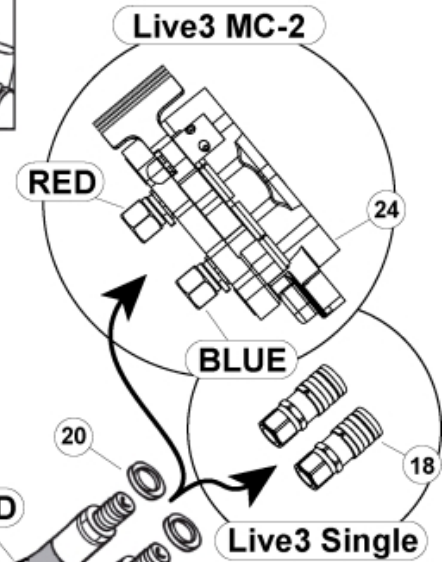

- M 9031983-1
- M 9031984-1
- M 9031985-1
- M 9031986-1
- M 9031987-1
- M 9031988-1
- M 9031989-1
- M 9031990-1
- M 9031994-1
- M 9031996-1
- M 9032370-1
- M 9032365-1

Description		CNH OEM		
Part assemblies		Live3 LCS hose kit		
Specification		Specification: 835TL - L745		
PartNo	Pos	Qty	Name	Specifications
9031984F		1 PCS	Live3 LCS hose kit	835TL - L745
9031327		1 PCS	Hose kit Selecto3	
5219183	1	1	Hose guide	
5011554	2	4	• Nut	Loc-King M10
5006002	3	4	• Screw	MVBF 10x30
5215066	4	1 PCS	• Hose guide	
5006007	5	1 PCS	• Screw	M6SF-TT M8x16
9031516		1 PCS	Hose kit Selecto3	
5220303	7	1	• Bracket	
9032611	8	2 PCS	• Hose	3/8" L=1150mm (9031472)
5044940	9	2	• Coupling	ISO-A 1/2" Male - G3/8
5022159	12	1	• Washer, blue	
5022157	13	1	• Washer, red	
5044129	14	2	• Dust Cover	1/2" Male
9031757		1 PCS	Hose kit	
9032616	15	2 PCS	• Hose	3/8" L=3300mm (9031487)
5027986	19	2 PCS	• Adaptor	
5013853	20	2	• Dowty washer	Tredo 1/2", Part is included in kit 60007907 Hose cpl., 9032177 Hose cpl.
5044950	24	1	• Multi coupling MC2	MC-2
11120624	23	2	Quick Coupling	Male
5215164		1 PCS	Hose clamp cpl.	
5220148	25	1 PCS	• Plate	
5215163	26	1 PCS	• Hose clamp bracket	
5215161	27	2 PCS	• Hose clamp	
5013101	28	1	• Washer	BRB 8,4 x 16
5004055	29	1	• Screw	MC6S 8x70
5215162	30	2	• Sleeve	Not Sold Separately