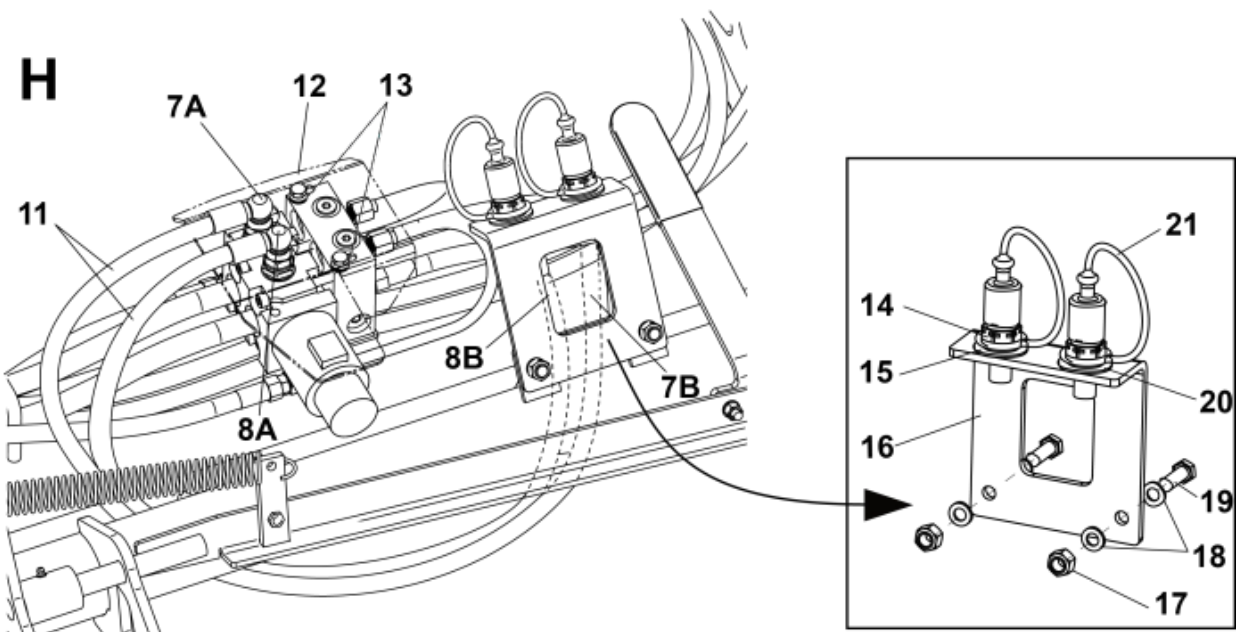

M10550440_441-1

M10550440_441-2

Part assemblies 3rd service - Wire MSL

| PartNo | Pos | Qty | Name | Specifications |
|-----------|-----|-------|------------------------|------------------------|
| 10550440F | | 1 | 3rd service - Wire MSL | |
| 5028109 | 1 | 2 | • Adaptor | JIC 9/16" |
| 5028151 | 2 | 2 | • Adaptor | 3/4" ORB - 3/8 BSP |
| 5221381 | 3 | 2 PCS | • Tube | |
| 5221387 | 4 | 1 | • Control valve | |
| 5039034 | 5 | 2 | •• O-ring | |
| 5004054 | 6 | 4 | •• Screw | MC6S M8x80 |
| 5024376 | 7 | 1 | • Connector | |
| 5024205 | 8 | 1 | • Cable | |
| 5102152 | 9 | 1 | • Cable | L=4400mm |
| 5024379 | 10 | 1 | • Connector | |
| 1103117 | 11 | 2 | • Hose | 3/8" |
| 5221954 | 12 | 1 PCS | • Protection plate | |
| 5013101 | 13 | 4 | • Washer | BRB 8,4 x 16 |
| 5044940 | 14 | 2 | • Coupling | ISO-A 1/2" Male - G3/8 |
| 5022159 | 15 | 1 | • Washer, blue | |
| 5221946 | 16 | 1 PCS | • Bracket | |
| 5011554 | 17 | 2 | • Nut | Loc-King M10 |
| 5013102 | 18 | 4 | • Washer | BRB 10 x 18 x 2 |
| 5002077 | 19 | 2 | • Screw | M6S 10x30 |
| 5022157 | 20 | 1 | • Washer, red | |
| 5044129 | 21 | 2 | • Dust Cover | 1/2" Male |
| 717565006 | | 1 | Electric mounting kit | |
| 5020956 | 22 | 1 PCS | • Handle | |
| 10388452 | 23 | 1 | • Sleeve | |
| 5024025 | 24 | 1 | • Jointing clamp | |
| 313497 | | 1 | Electric mounting kit | |
| 313476 | 25 | 1 | • Electr. Cable | |
| 5024378 | 26 | 1 | • Connector, female | 7-Pole |
| 5201142 | 27 | 1 | • Connector Support | |
| 5102039 | 28 | 1 | • Rubber boot | For caravan connector |
| 5103017 | 29 | 1 | • Cable terminal | |
| 5033621 | 30 | 5 | • Cable tie | 4.6x150 |
| 5013112 | 31 | 6 | • Washer | 5,3x10x1,5 |
| 5011051 | 32 | 3 | • Nut | M6M 5 |
| 5004914 | 33 | 3 | • Screw | M5x40 |