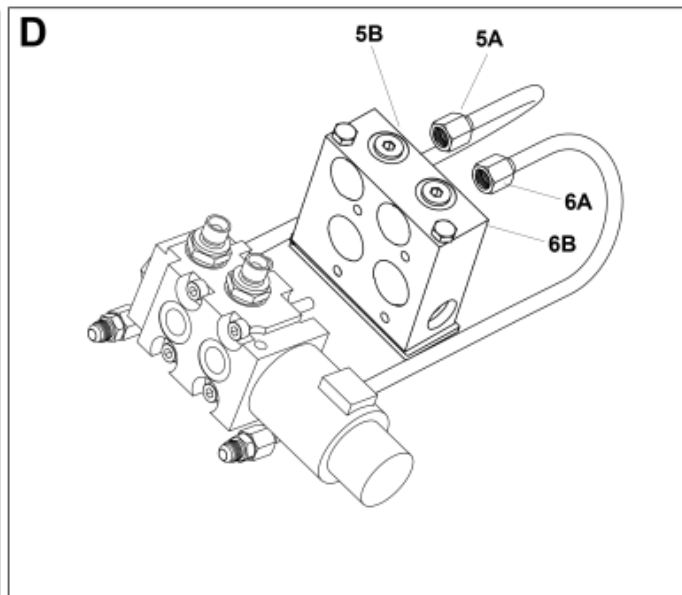

M10550440_441-1

M10550440_441-2

Part assemblies 3rd service - Wire MSL

| PartNo | Pos | Qty | Name | Specifications |
|-----------|-----|-------|------------------------|------------------------|
| 10550440F | | 1 | 3rd service - Wire MSL | |
| 5028109 | 1 | 2 | • Adaptor | JIC 9/16" |
| 5028151 | 2 | 2 | • Adaptor | 3/4" ORB - 3/8 BSP |
| 5221381 | 3 | 2 PCS | • Tube | |
| 5221387 | 4 | 1 | • Control valve | |
| 5039034 | 5 | 2 | •• O-ring | |
| 5004054 | 6 | 4 | •• Screw | MC6S M8x80 |
| 5024376 | 7 | 1 | • Connector | |
| 5024205 | 8 | 1 | • Cable | |
| 5102152 | 9 | 1 | • Cable | L=4400mm |
| 5024379 | 10 | 1 | • Connector | |
| 1103117 | 11 | 2 | • Hose | 3/8" |
| 5221954 | 12 | 1 PCS | • Protection plate | |
| 5013101 | 13 | 4 | • Washer | BRB 8,4 x 16 |
| 5044940 | 14 | 2 | • Coupling | ISO-A 1/2" Male - G3/8 |
| 5022159 | 15 | 1 | • Washer, blue | |
| 5221946 | 16 | 1 PCS | • Bracket | |
| 5011554 | 17 | 2 | • Nut | Loc-King M10 |
| 5013102 | 18 | 4 | • Washer | BRB 10 x 18 x 2 |
| 5002077 | 19 | 2 | • Screw | M6S 10x30 |
| 5022157 | 20 | 1 | • Washer, red | |
| 5044129 | 21 | 2 | • Dust Cover | 1/2" Male |
| 717565006 | | 1 | Electric mounting kit | |
| 5020956 | 22 | 1 PCS | • Handle | |
| 10388452 | 23 | 1 | • Sleeve | |
| 5024025 | 24 | 1 | • Jointing clamp | |
| 313497 | | 1 | Electric mounting kit | |
| 313476 | 25 | 1 | • Electr. Cable | |
| 5024378 | 26 | 1 | • Connector, female | 7-Pole |
| 5201142 | 27 | 1 | • Connector Support | |
| 5102039 | 28 | 1 | • Rubber boot | For caravan connector |
| 5103017 | 29 | 1 | • Cable terminal | |
| 5033621 | 30 | 5 | • Cable tie | 4.6x150 |
| 5013112 | 31 | 6 | • Washer | 5,3x10x1,5 |
| 5011051 | 32 | 3 | • Nut | M6M 5 |
| 5004914 | 33 | 3 | • Screw | M5x40 |