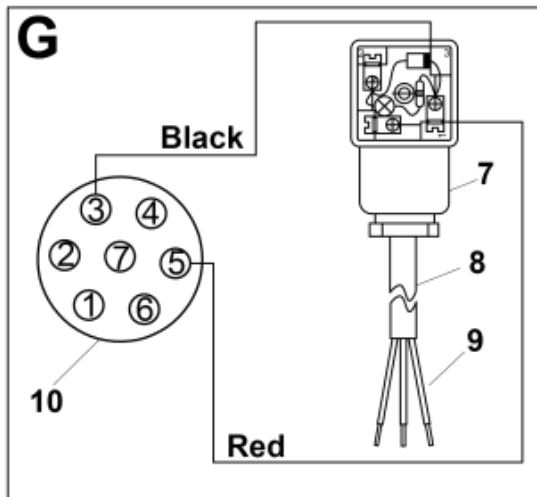

M10550440_441-1

M10550440_441-2

Part assemblies 3rd service - Wire MSL

| PartNo | Pos | Qty | Name | Specifications |
|-----------|-----|-------|------------------------|------------------------|
| 10550440F | | 1 | 3rd service - Wire MSL | |
| 5028109 | 1 | 2 | • Adaptor | JIC 9/16" |
| 5028151 | 2 | 2 | • Adaptor | 3/4" ORB - 3/8 BSP |
| 5221381 | 3 | 2 PCS | • Tube | |
| 5221387 | 4 | 1 | • Control valve | |
| 5039034 | 5 | 2 | •• O-ring | |
| 5004054 | 6 | 4 | •• Screw | MC6S M8x80 |
| 5024376 | 7 | 1 | • Connector | |
| 5024205 | 8 | 1 | • Cable | |
| 5102152 | 9 | 1 | • Cable | L=4400mm |
| 5024379 | 10 | 1 | • Connector | |
| 1103117 | 11 | 2 | • Hose | 3/8" |
| 5221954 | 12 | 1 PCS | • Protection plate | |
| 5013101 | 13 | 4 | • Washer | BRB 8,4 x 16 |
| 5044940 | 14 | 2 | • Coupling | ISO-A 1/2" Male - G3/8 |
| 5022159 | 15 | 1 | • Washer, blue | |
| 5221946 | 16 | 1 PCS | • Bracket | |
| 5011554 | 17 | 2 | • Nut | Loc-King M10 |
| 5013102 | 18 | 4 | • Washer | BRB 10 x 18 x 2 |
| 5002077 | 19 | 2 | • Screw | M6S 10x30 |
| 5022157 | 20 | 1 | • Washer, red | |
| 5044129 | 21 | 2 | • Dust Cover | 1/2" Male |
| 717565006 | | 1 | Electric mounting kit | |
| 5020956 | 22 | 1 PCS | • Handle | |
| 10388452 | 23 | 1 | • Sleeve | |
| 5024025 | 24 | 1 | • Jointing clamp | |
| 313497 | | 1 | Electric mounting kit | |
| 313476 | 25 | 1 | • Electr. Cable | |
| 5024378 | 26 | 1 | • Connector, female | 7-Pole |
| 5201142 | 27 | 1 | • Connector Support | |
| 5102039 | 28 | 1 | • Rubber boot | For caravan connector |
| 5103017 | 29 | 1 | • Cable terminal | |
| 5033621 | 30 | 5 | • Cable tie | 4.6x150 |
| 5013112 | 31 | 6 | • Washer | 5,3x10x1,5 |
| 5011051 | 32 | 3 | • Nut | M6M 5 |
| 5004914 | 33 | 3 | • Screw | M5x40 |