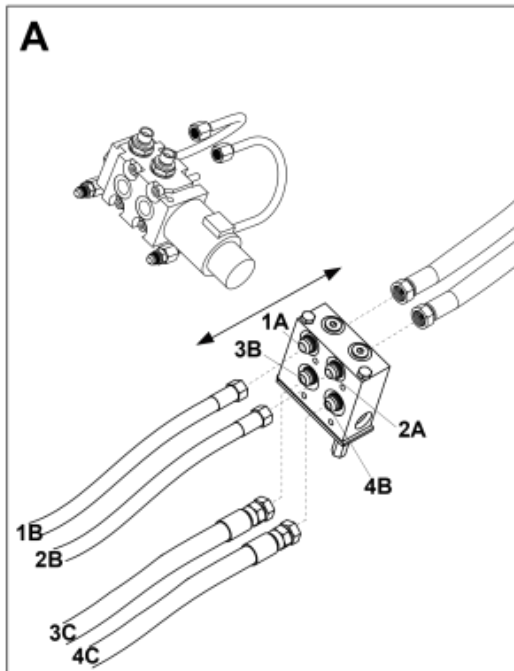

M10550440_441-1

M10550440_441-2

Part assemblies 3rd service - Wire MSL

| PartNo | Pos | Qty | Name | Specifications |
|-----------|-----|-------|------------------------|------------------------|
| 10550440F | | 1 | 3rd service - Wire MSL | |
| 5028109 | 1 | 2 | • Adaptor | JIC 9/16" |
| 5028151 | 2 | 2 | • Adaptor | 3/4" ORB - 3/8 BSP |
| 5221381 | 3 | 2 PCS | • Tube | |
| 5221387 | 4 | 1 | • Control valve | |
| 5039034 | 5 | 2 | •• O-ring | |
| 5004054 | 6 | 4 | •• Screw | MC6S M8x80 |
| 5024376 | 7 | 1 | • Connector | |
| 5024205 | 8 | 1 | • Cable | |
| 5102152 | 9 | 1 | • Cable | L=4400mm |
| 5024379 | 10 | 1 | • Connector | |
| 1103117 | 11 | 2 | • Hose | 3/8" |
| 5221954 | 12 | 1 PCS | • Protection plate | |
| 5013101 | 13 | 4 | • Washer | BRB 8,4 x 16 |
| 5044940 | 14 | 2 | • Coupling | ISO-A 1/2" Male - G3/8 |
| 5022159 | 15 | 1 | • Washer, blue | |
| 5221946 | 16 | 1 PCS | • Bracket | |
| 5011554 | 17 | 2 | • Nut | Loc-King M10 |
| 5013102 | 18 | 4 | • Washer | BRB 10 x 18 x 2 |
| 5002077 | 19 | 2 | • Screw | M6S 10x30 |
| 5022157 | 20 | 1 | • Washer, red | |
| 5044129 | 21 | 2 | • Dust Cover | 1/2" Male |
| 717565006 | | 1 | Electric mounting kit | |
| 5020956 | 22 | 1 PCS | • Handle | |
| 10388452 | 23 | 1 | • Sleeve | |
| 5024025 | 24 | 1 | • Jointing clamp | |
| 313497 | | 1 | Electric mounting kit | |
| 313476 | 25 | 1 | • Electr. Cable | |
| 5024378 | 26 | 1 | • Connector, female | 7-Pole |
| 5201142 | 27 | 1 | • Connector Support | |
| 5102039 | 28 | 1 | • Rubber boot | For caravan connector |
| 5103017 | 29 | 1 | • Cable terminal | |
| 5033621 | 30 | 5 | • Cable tie | 4.6x150 |
| 5013112 | 31 | 6 | • Washer | 5,3x10x1,5 |
| 5011051 | 32 | 3 | • Nut | M6M 5 |
| 5004914 | 33 | 3 | • Screw | M5x40 |