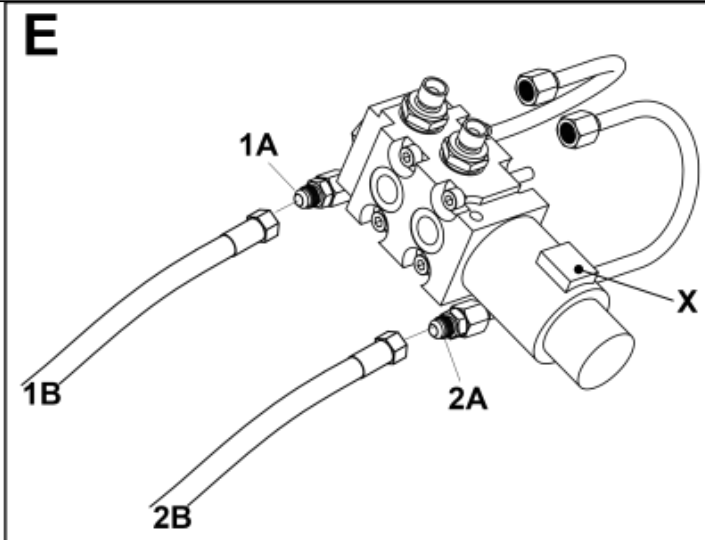

M10550440_441-1

M10550440_441-2

Part assemblies 3rd service - Wire MSL

| PartNo | Pos | Qty | Name | Specifications |
|-----------|-----|-------|------------------------|------------------------|
| 10550440F | | 1 | 3rd service - Wire MSL | |
| 5028109 | 1 | 2 | • Adaptor | JIC 9/16" |
| 5028151 | 2 | 2 | • Adaptor | 3/4" ORB - 3/8 BSP |
| 5221381 | 3 | 2 PCS | • Tube | |
| 5221387 | 4 | 1 | • Control valve | |
| 5039034 | 5 | 2 | •• O-ring | |
| 5004054 | 6 | 4 | •• Screw | MC6S M8x80 |
| 5024376 | 7 | 1 | • Connector | |
| 5024205 | 8 | 1 | • Cable | |
| 5102152 | 9 | 1 | • Cable | L=4400mm |
| 5024379 | 10 | 1 | • Connector | |
| 1103117 | 11 | 2 | • Hose | 3/8" |
| 5221954 | 12 | 1 PCS | • Protection plate | |
| 5013101 | 13 | 4 | • Washer | BRB 8,4 x 16 |
| 5044940 | 14 | 2 | • Coupling | ISO-A 1/2" Male - G3/8 |
| 5022159 | 15 | 1 | • Washer, blue | |
| 5221946 | 16 | 1 PCS | • Bracket | |
| 5011554 | 17 | 2 | • Nut | Loc-King M10 |
| 5013102 | 18 | 4 | • Washer | BRB 10 x 18 x 2 |
| 5002077 | 19 | 2 | • Screw | M6S 10x30 |
| 5022157 | 20 | 1 | • Washer, red | |
| 5044129 | 21 | 2 | • Dust Cover | 1/2" Male |
| 717565006 | | 1 | Electric mounting kit | |
| 5020956 | 22 | 1 PCS | • Handle | |
| 10388452 | 23 | 1 | • Sleeve | |
| 5024025 | 24 | 1 | • Jointing clamp | |
| 313497 | | 1 | Electric mounting kit | |
| 313476 | 25 | 1 | • Electr. Cable | |
| 5024378 | 26 | 1 | • Connector, female | 7-Pole |
| 5201142 | 27 | 1 | • Connector Support | |
| 5102039 | 28 | 1 | • Rubber boot | For caravan connector |
| 5103017 | 29 | 1 | • Cable terminal | |
| 5033621 | 30 | 5 | • Cable tie | 4.6x150 |
| 5013112 | 31 | 6 | • Washer | 5,3x10x1,5 |
| 5011051 | 32 | 3 | • Nut | M6M 5 |
| 5004914 | 33 | 3 | • Screw | M5x40 |