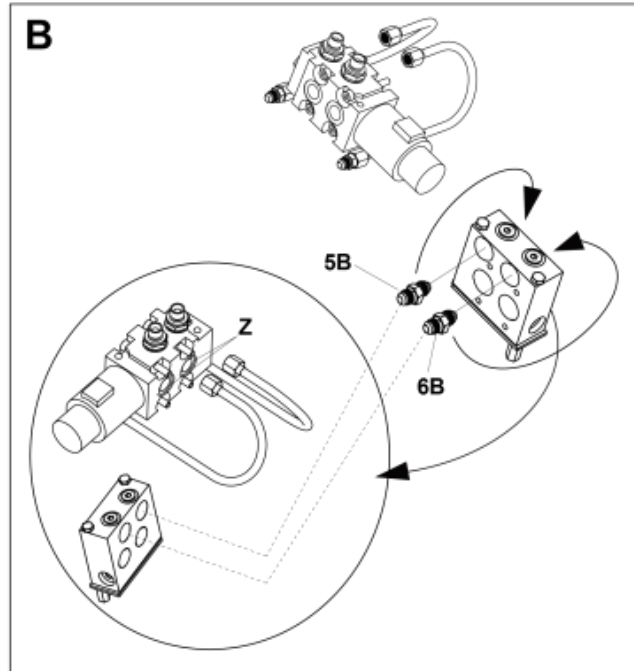

M10550440_441-1

M10550440_441-2

Part assemblies 3rd service - Wire MSL

| PartNo | Pos | Qty | Name | Specifications |
|-----------|-----|-------|------------------------|------------------------|
| 10550440F | | 1 | 3rd service - Wire MSL | |
| 5028109 | 1 | 2 | • Adaptor | JIC 9/16" |
| 5028151 | 2 | 2 | • Adaptor | 3/4" ORB - 3/8 BSP |
| 5221381 | 3 | 2 PCS | • Tube | |
| 5221387 | 4 | 1 | • Control valve | |
| 5039034 | 5 | 2 | •• O-ring | |
| 5004054 | 6 | 4 | •• Screw | MC6S M8x80 |
| 5024376 | 7 | 1 | • Connector | |
| 5024205 | 8 | 1 | • Cable | |
| 5102152 | 9 | 1 | • Cable | L=4400mm |
| 5024379 | 10 | 1 | • Connector | |
| 1103117 | 11 | 2 | • Hose | 3/8" |
| 5221954 | 12 | 1 PCS | • Protection plate | |
| 5013101 | 13 | 4 | • Washer | BRB 8,4 x 16 |
| 5044940 | 14 | 2 | • Coupling | ISO-A 1/2" Male - G3/8 |
| 5022159 | 15 | 1 | • Washer, blue | |
| 5221946 | 16 | 1 PCS | • Bracket | |
| 5011554 | 17 | 2 | • Nut | Loc-King M10 |
| 5013102 | 18 | 4 | • Washer | BRB 10 x 18 x 2 |
| 5002077 | 19 | 2 | • Screw | M6S 10x30 |
| 5022157 | 20 | 1 | • Washer, red | |
| 5044129 | 21 | 2 | • Dust Cover | 1/2" Male |
| 717565006 | | 1 | Electric mounting kit | |
| 5020956 | 22 | 1 PCS | • Handle | |
| 10388452 | 23 | 1 | • Sleeve | |
| 5024025 | 24 | 1 | • Jointing clamp | |
| 313497 | | 1 | Electric mounting kit | |
| 313476 | 25 | 1 | • Electr. Cable | |
| 5024378 | 26 | 1 | • Connector, female | 7-Pole |
| 5201142 | 27 | 1 | • Connector Support | |
| 5102039 | 28 | 1 | • Rubber boot | For caravan connector |
| 5103017 | 29 | 1 | • Cable terminal | |
| 5033621 | 30 | 5 | • Cable tie | 4.6x150 |
| 5013112 | 31 | 6 | • Washer | 5,3x10x1,5 |
| 5011051 | 32 | 3 | • Nut | M6M 5 |
| 5004914 | 33 | 3 | • Screw | M5x40 |