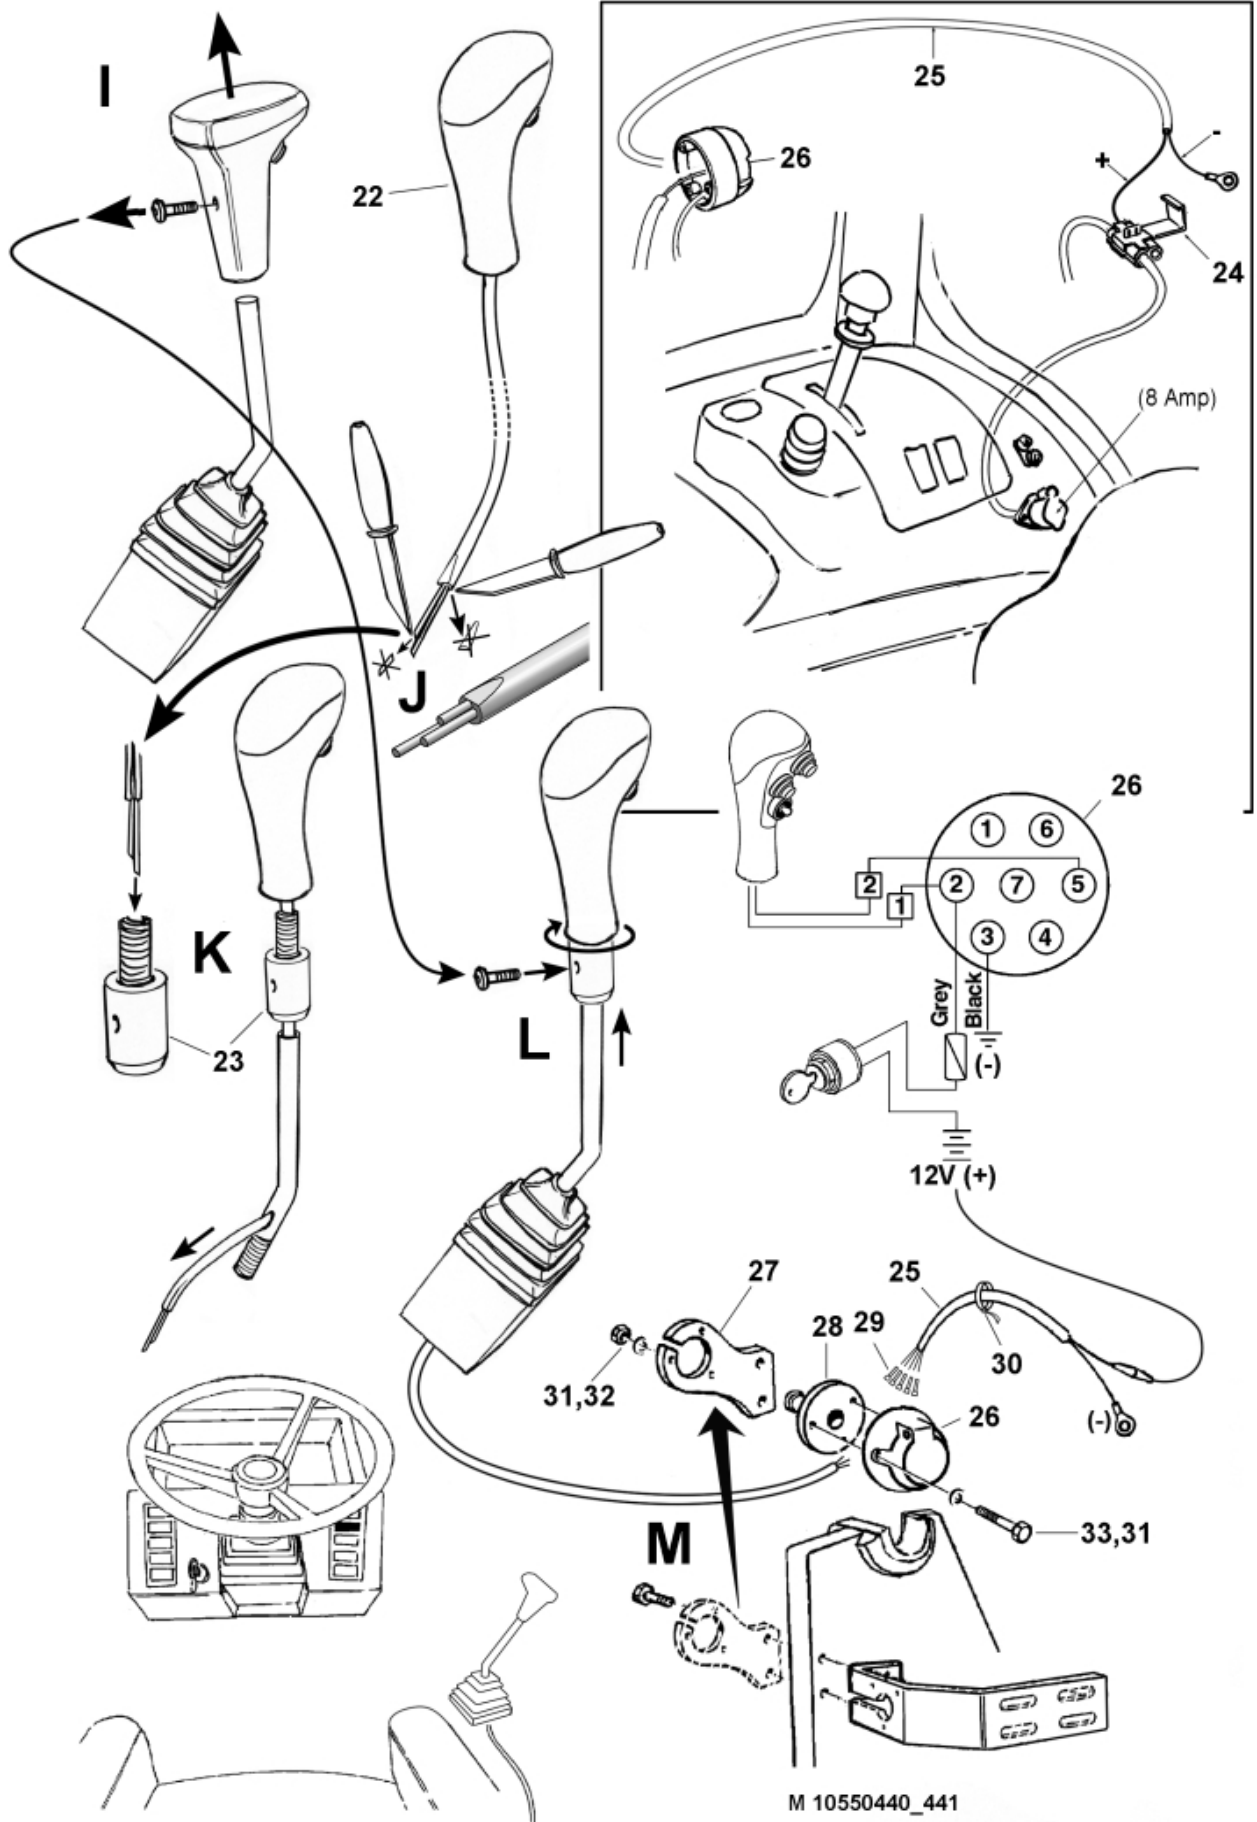

M10550440_441-1

M10550440_441-2

Part assemblies 3rd service - Wire MSL

| PartNo | Pos | Qty | Name | Specifications |
|-----------|-----|-------|------------------------|------------------------|
| 10550440F | | 1 | 3rd service - Wire MSL | |
| 5028109 | 1 | 2 | • Adaptor | JIC 9/16" |
| 5028151 | 2 | 2 | • Adaptor | 3/4" ORB - 3/8 BSP |
| 5221381 | 3 | 2 PCS | • Tube | |
| 5221387 | 4 | 1 | • Control valve | |
| 5039034 | 5 | 2 | •• O-ring | |
| 5004054 | 6 | 4 | •• Screw | MC6S M8x80 |
| 5024376 | 7 | 1 | • Connector | |
| 5024205 | 8 | 1 | • Cable | |
| 5102152 | 9 | 1 | • Cable | L=4400mm |
| 5024379 | 10 | 1 | • Connector | |
| 1103117 | 11 | 2 | • Hose | 3/8" |
| 5221954 | 12 | 1 PCS | • Protection plate | |
| 5013101 | 13 | 4 | • Washer | BRB 8,4 x 16 |
| 5044940 | 14 | 2 | • Coupling | ISO-A 1/2" Male - G3/8 |
| 5022159 | 15 | 1 | • Washer, blue | |
| 5221946 | 16 | 1 PCS | • Bracket | |
| 5011554 | 17 | 2 | • Nut | Loc-King M10 |
| 5013102 | 18 | 4 | • Washer | BRB 10 x 18 x 2 |
| 5002077 | 19 | 2 | • Screw | M6S 10x30 |
| 5022157 | 20 | 1 | • Washer, red | |
| 5044129 | 21 | 2 | • Dust Cover | 1/2" Male |
| 717565006 | | 1 | Electric mounting kit | |
| 5020956 | 22 | 1 PCS | • Handle | |
| 10388452 | 23 | 1 | • Sleeve | |
| 5024025 | 24 | 1 | • Jointing clamp | |
| 313497 | | 1 | Electric mounting kit | |
| 313476 | 25 | 1 | • Electr. Cable | |
| 5024378 | 26 | 1 | • Connector, female | 7-Pole |
| 5201142 | 27 | 1 | • Connector Support | |
| 5102039 | 28 | 1 | • Rubber boot | For caravan connector |
| 5103017 | 29 | 1 | • Cable terminal | |
| 5033621 | 30 | 5 | • Cable tie | 4.6x150 |
| 5013112 | 31 | 6 | • Washer | 5,3x10x1,5 |
| 5011051 | 32 | 3 | • Nut | M6M 5 |
| 5004914 | 33 | 3 | • Screw | M5x40 |