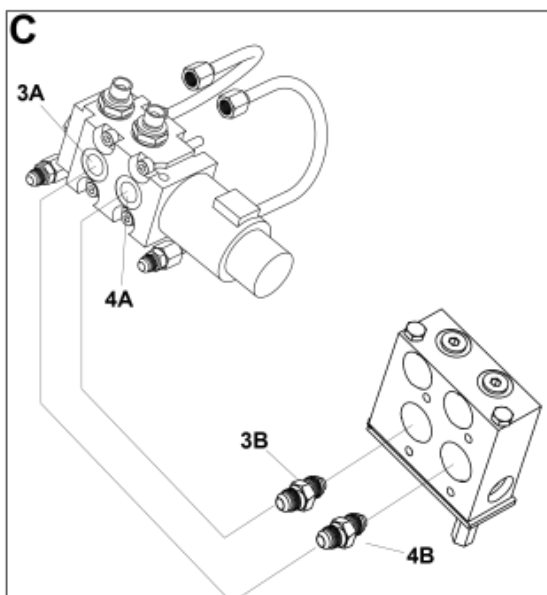

M10550440_441-1

M10550440_441-2

Part assemblies 3rd service - Wire MSL

| PartNo | Pos | Qty | Name | Specifications |
|-----------|-----|-------|------------------------|------------------------|
| 10550440F | | 1 | 3rd service - Wire MSL | |
| 5028109 | 1 | 2 | • Adaptor | JIC 9/16" |
| 5028151 | 2 | 2 | • Adaptor | 3/4" ORB - 3/8 BSP |
| 5221381 | 3 | 2 PCS | • Tube | |
| 5221387 | 4 | 1 | • Control valve | |
| 5039034 | 5 | 2 | •• O-ring | |
| 5004054 | 6 | 4 | •• Screw | MC6S M8x80 |
| 5024376 | 7 | 1 | • Connector | |
| 5024205 | 8 | 1 | • Cable | |
| 5102152 | 9 | 1 | • Cable | L=4400mm |
| 5024379 | 10 | 1 | • Connector | |
| 1103117 | 11 | 2 | • Hose | 3/8" |
| 5221954 | 12 | 1 PCS | • Protection plate | |
| 5013101 | 13 | 4 | • Washer | BRB 8,4 x 16 |
| 5044940 | 14 | 2 | • Coupling | ISO-A 1/2" Male - G3/8 |
| 5022159 | 15 | 1 | • Washer, blue | |
| 5221946 | 16 | 1 PCS | • Bracket | |
| 5011554 | 17 | 2 | • Nut | Loc-King M10 |
| 5013102 | 18 | 4 | • Washer | BRB 10 x 18 x 2 |
| 5002077 | 19 | 2 | • Screw | M6S 10x30 |
| 5022157 | 20 | 1 | • Washer, red | |
| 5044129 | 21 | 2 | • Dust Cover | 1/2" Male |
| 717565006 | | 1 | Electric mounting kit | |
| 5020956 | 22 | 1 PCS | • Handle | |
| 10388452 | 23 | 1 | • Sleeve | |
| 5024025 | 24 | 1 | • Jointing clamp | |
| 313497 | | 1 | Electric mounting kit | |
| 313476 | 25 | 1 | • Electr. Cable | |
| 5024378 | 26 | 1 | • Connector, female | 7-Pole |
| 5201142 | 27 | 1 | • Connector Support | |
| 5102039 | 28 | 1 | • Rubber boot | For caravan connector |
| 5103017 | 29 | 1 | • Cable terminal | |
| 5033621 | 30 | 5 | • Cable tie | 4.6x150 |
| 5013112 | 31 | 6 | • Washer | 5,3x10x1,5 |
| 5011051 | 32 | 3 | • Nut | M6M 5 |
| 5004914 | 33 | 3 | • Screw | M5x40 |