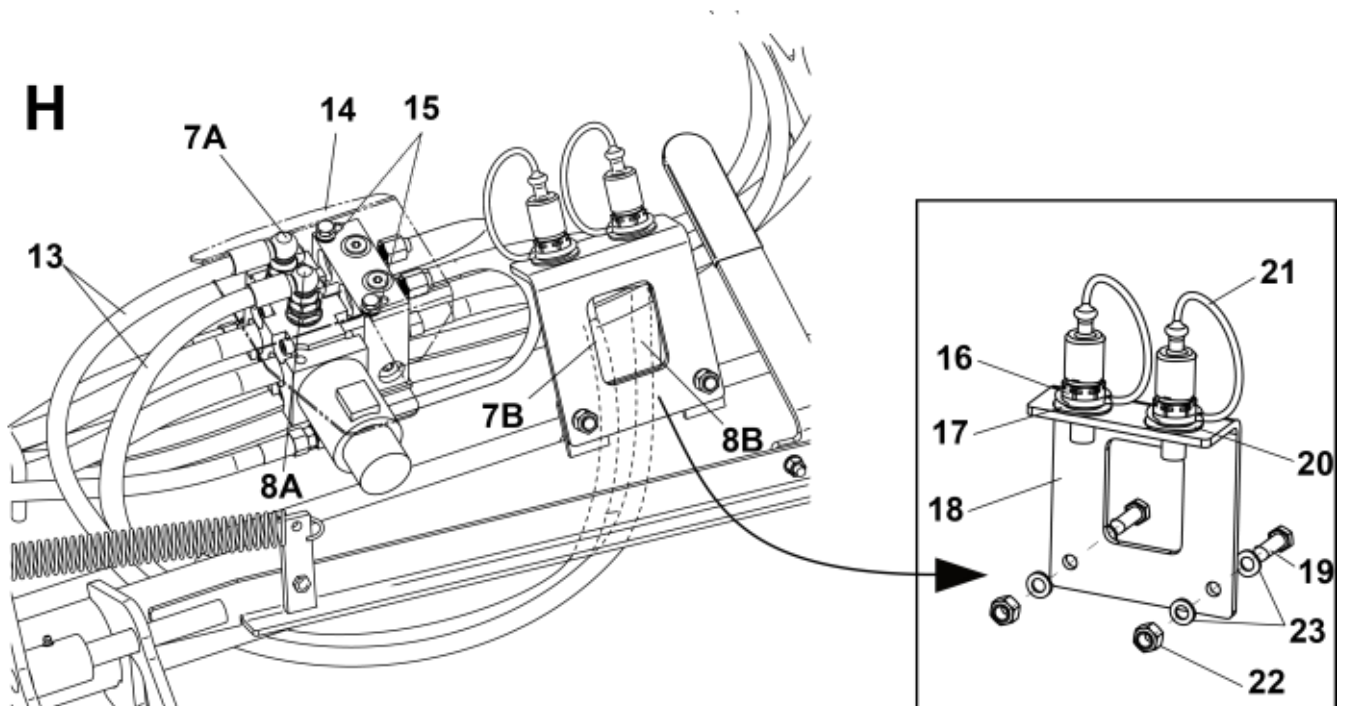

M10550442\_443-1

M10550442\_443-2

**Part assemblies**      3rd service - Wire NSL

PartNo	Pos	Qty	Name	Specifications
10550442F			3rd service - Wire NSL	
5002978	1	2	• Screw	M6S 8x129
5011553	2	1	• Nut	M6M M8 Loc-king
5013101	3	1	• Washer	BRB 8,4 x 16
5028109	4	2	• Adaptor	JIC 9/16"
5028151	5	2	• Adaptor	3/4" ORB - 3/8 BSP
5221381	6	2 PCS	• Tube	
5221387	7	1	• Control valve	
5004054	C	4	•• Screw	MC6S M8x80
5039034	D	2	•• O-ring	
10550406	8	1 PCS	• Diverter valve cpl.	
5024379	9	1	• Connector	
5024376	10	1	• Connector	
5102152	11	1	• Cable	L=4400mm
5024205	12	1	• Cable	
1103117	13	2	• Hose	3/8"
5221954	14	1 PCS	• Protection plate	
5013101	15	4	• Washer	BRB 8,4 x 16
5044940	16	2	• Coupling	ISO-A 1/2" Male - G3/8
5022159	17	1	• Washer, blue	
5221946	18	1 PCS	• Bracket	
5002077	19	3	• Screw	M6S 10x30
5022157	20	1	• Washer, red	
5044129	21	2	• Dust Cover	1/2" Male
5011554	22	2	• Nut	Loc-King M10
5013102	23	4	• Washer	BRB 10 x 18 x 2
717565006		1	• Electric mounting kit	
5020956	24	1 PCS	•• Handle	
10388452	25	1	•• Sleeve	
5024025	26	1	•• Jointing clamp	
313497		1	• Electric mounting kit	
313476	28	1	•• Electr. Cable	
5103017	29	1	•• Cable terminal	
5033621	30	5	•• Cable tie	4.6x150
5013112	31	6	•• Washer	5,3x10x1,5
5011051	32	3	•• Nut	M6M 5
5004914	33	3	•• Screw	M5x40
5201142	34	1	•• Connector Support	
5102039	35	1	•• Rubber boot	For caravan connector
5024378	36	1	• Connector, female	7-Pole