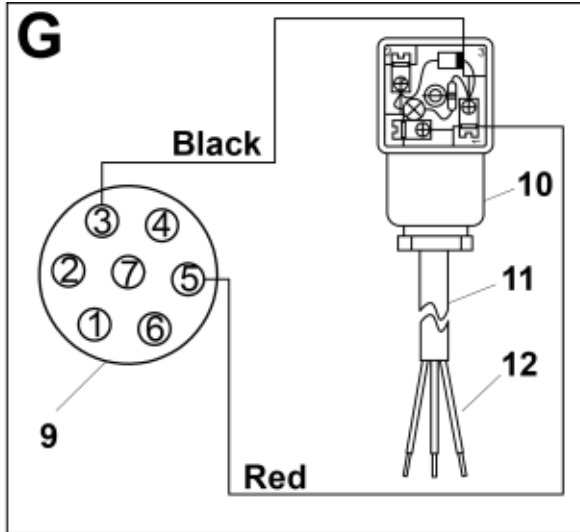

M10550442\_443-1

M10550442\_443-2

**Part assemblies**      3rd service - Wire NSL

PartNo	Pos	Qty	Name	Specifications
10550442F			3rd service - Wire NSL	
5002978	1	2	• Screw	M6S 8x129
5011553	2	1	• Nut	M6M M8 Loc-king
5013101	3	1	• Washer	BRB 8,4 x 16
5028109	4	2	• Adaptor	JIC 9/16"
5028151	5	2	• Adaptor	3/4" ORB - 3/8 BSP
5221381	6	2 PCS	• Tube	
5221387	7	1	• Control valve	
5004054	C	4	•• Screw	MC6S M8x80
5039034	D	2	•• O-ring	
10550406	8	1 PCS	• Diverter valve cpl.	
5024379	9	1	• Connector	
5024376	10	1	• Connector	
5102152	11	1	• Cable	L=4400mm
5024205	12	1	• Cable	
1103117	13	2	• Hose	3/8"
5221954	14	1 PCS	• Protection plate	
5013101	15	4	• Washer	BRB 8,4 x 16
5044940	16	2	• Coupling	ISO-A 1/2" Male - G3/8
5022159	17	1	• Washer, blue	
5221946	18	1 PCS	• Bracket	
5002077	19	3	• Screw	M6S 10x30
5022157	20	1	• Washer, red	
5044129	21	2	• Dust Cover	1/2" Male
5011554	22	2	• Nut	Loc-King M10
5013102	23	4	• Washer	BRB 10 x 18 x 2
717565006		1	• Electric mounting kit	
5020956	24	1 PCS	•• Handle	
10388452	25	1	•• Sleeve	
5024025	26	1	•• Jointing clamp	
313497		1	• Electric mounting kit	
313476	28	1	•• Electr. Cable	
5103017	29	1	•• Cable terminal	
5033621	30	5	•• Cable tie	4.6x150
5013112	31	6	•• Washer	5,3x10x1,5
5011051	32	3	•• Nut	M6M 5
5004914	33	3	•• Screw	M5x40
5201142	34	1	•• Connector Support	
5102039	35	1	•• Rubber boot	For caravan connector
5024378	36	1	• Connector, female	7-Pole