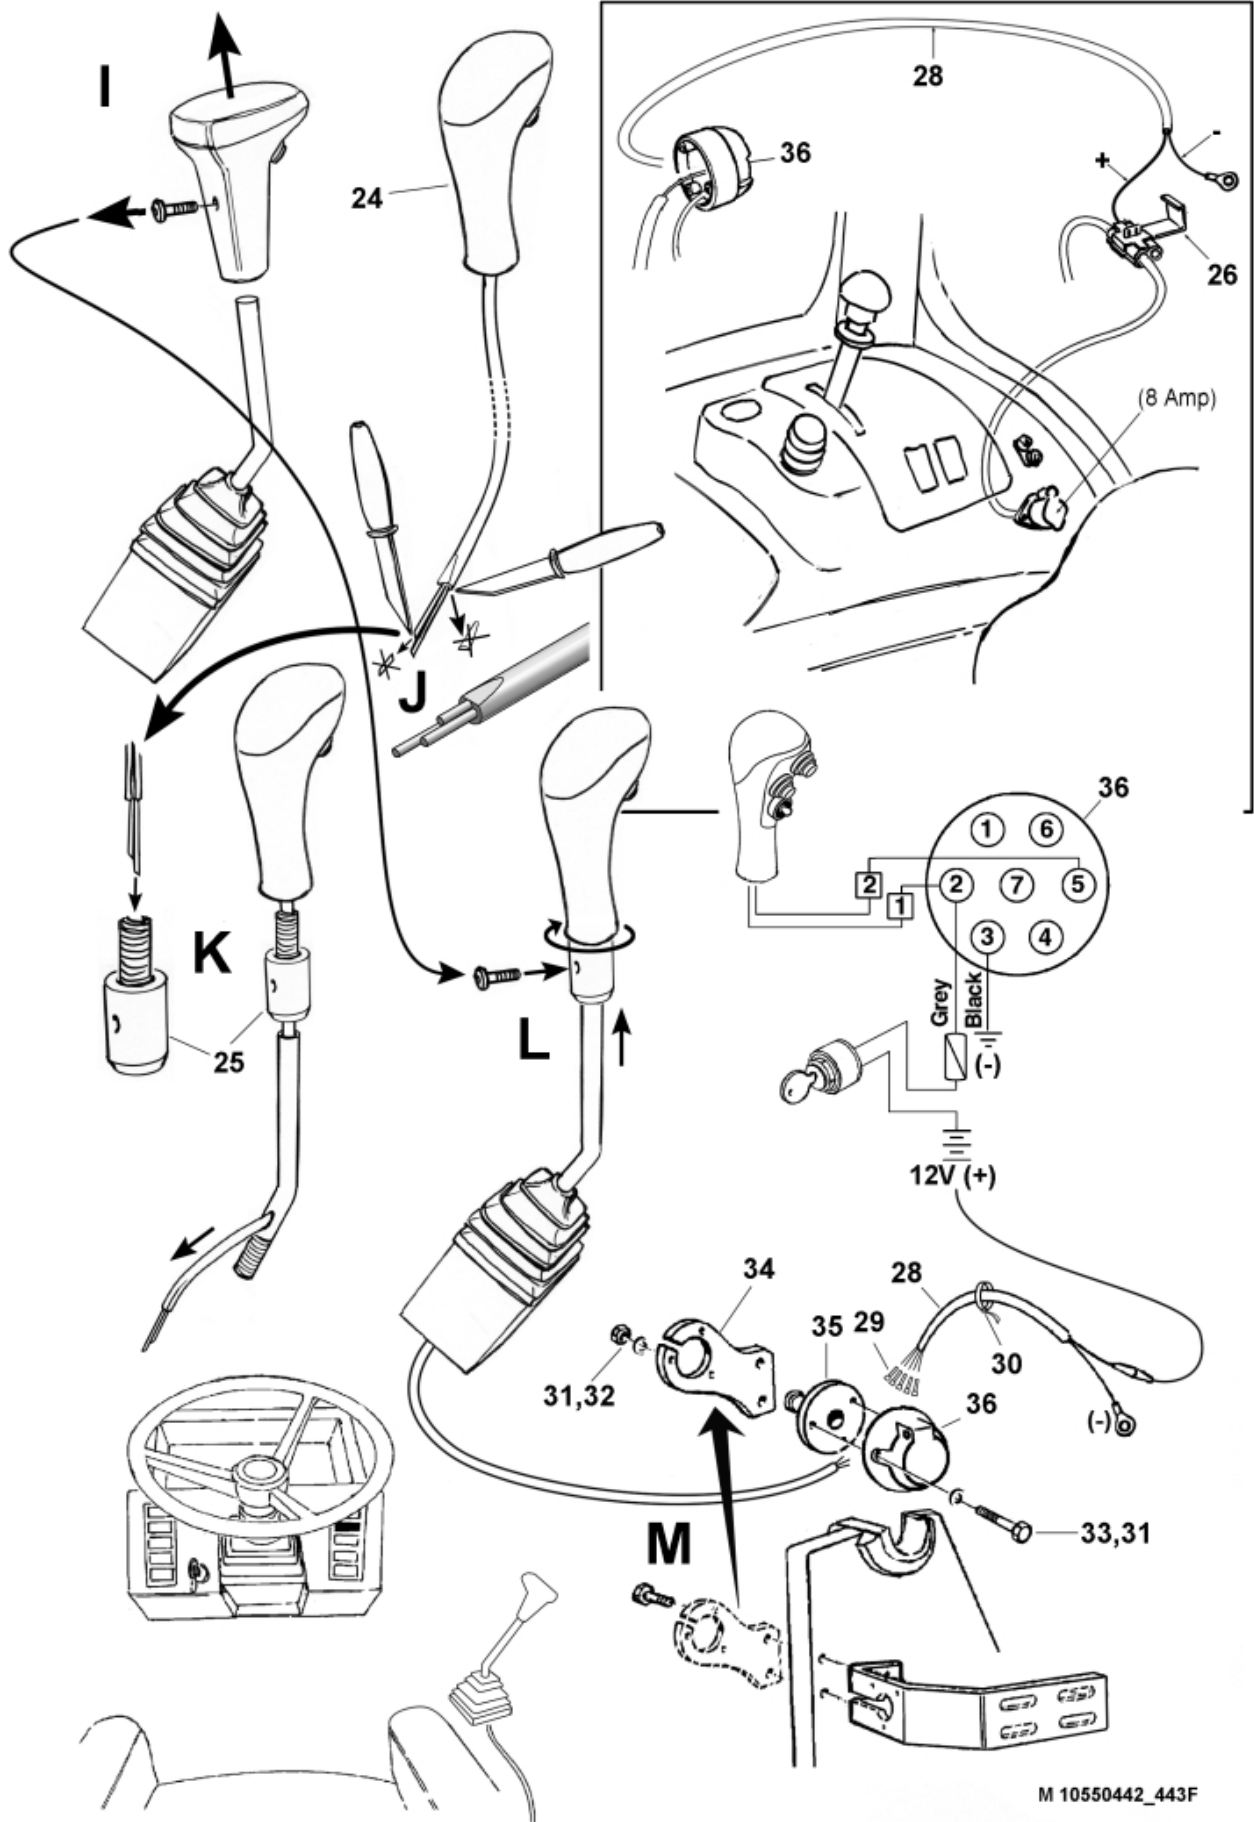

M10550442\_443-1

M10550442\_443-2

**Part assemblies**      3rd service - Wire NSL

PartNo	Pos	Qty	Name	Specifications
10550442F			3rd service - Wire NSL	
5002978	1	2	• Screw	M6S 8x129
5011553	2	1	• Nut	M6M M8 Loc-king
5013101	3	1	• Washer	BRB 8,4 x 16
5028109	4	2	• Adaptor	JIC 9/16"
5028151	5	2	• Adaptor	3/4" ORB - 3/8 BSP
5221381	6	2 PCS	• Tube	
5221387	7	1	• Control valve	
5004054	C	4	•• Screw	MC6S M8x80
5039034	D	2	•• O-ring	
10550406	8	1 PCS	• Diverter valve cpl.	
5024379	9	1	• Connector	
5024376	10	1	• Connector	
5102152	11	1	• Cable	L=4400mm
5024205	12	1	• Cable	
1103117	13	2	• Hose	3/8"
5221954	14	1 PCS	• Protection plate	
5013101	15	4	• Washer	BRB 8,4 x 16
5044940	16	2	• Coupling	ISO-A 1/2" Male - G3/8
5022159	17	1	• Washer, blue	
5221946	18	1 PCS	• Bracket	
5002077	19	3	• Screw	M6S 10x30
5022157	20	1	• Washer, red	
5044129	21	2	• Dust Cover	1/2" Male
5011554	22	2	• Nut	Loc-King M10
5013102	23	4	• Washer	BRB 10 x 18 x 2
717565006		1	• Electric mounting kit	
5020956	24	1 PCS	•• Handle	
10388452	25	1	•• Sleeve	
5024025	26	1	•• Jointing clamp	
313497		1	• Electric mounting kit	
313476	28	1	•• Electr. Cable	
5103017	29	1	•• Cable terminal	
5033621	30	5	•• Cable tie	4.6x150
5013112	31	6	•• Washer	5,3x10x1,5
5011051	32	3	•• Nut	M6M 5
5004914	33	3	•• Screw	M5x40
5201142	34	1	•• Connector Support	
5102039	35	1	•• Rubber boot	For caravan connector
5024378	36	1	• Connector, female	7-Pole