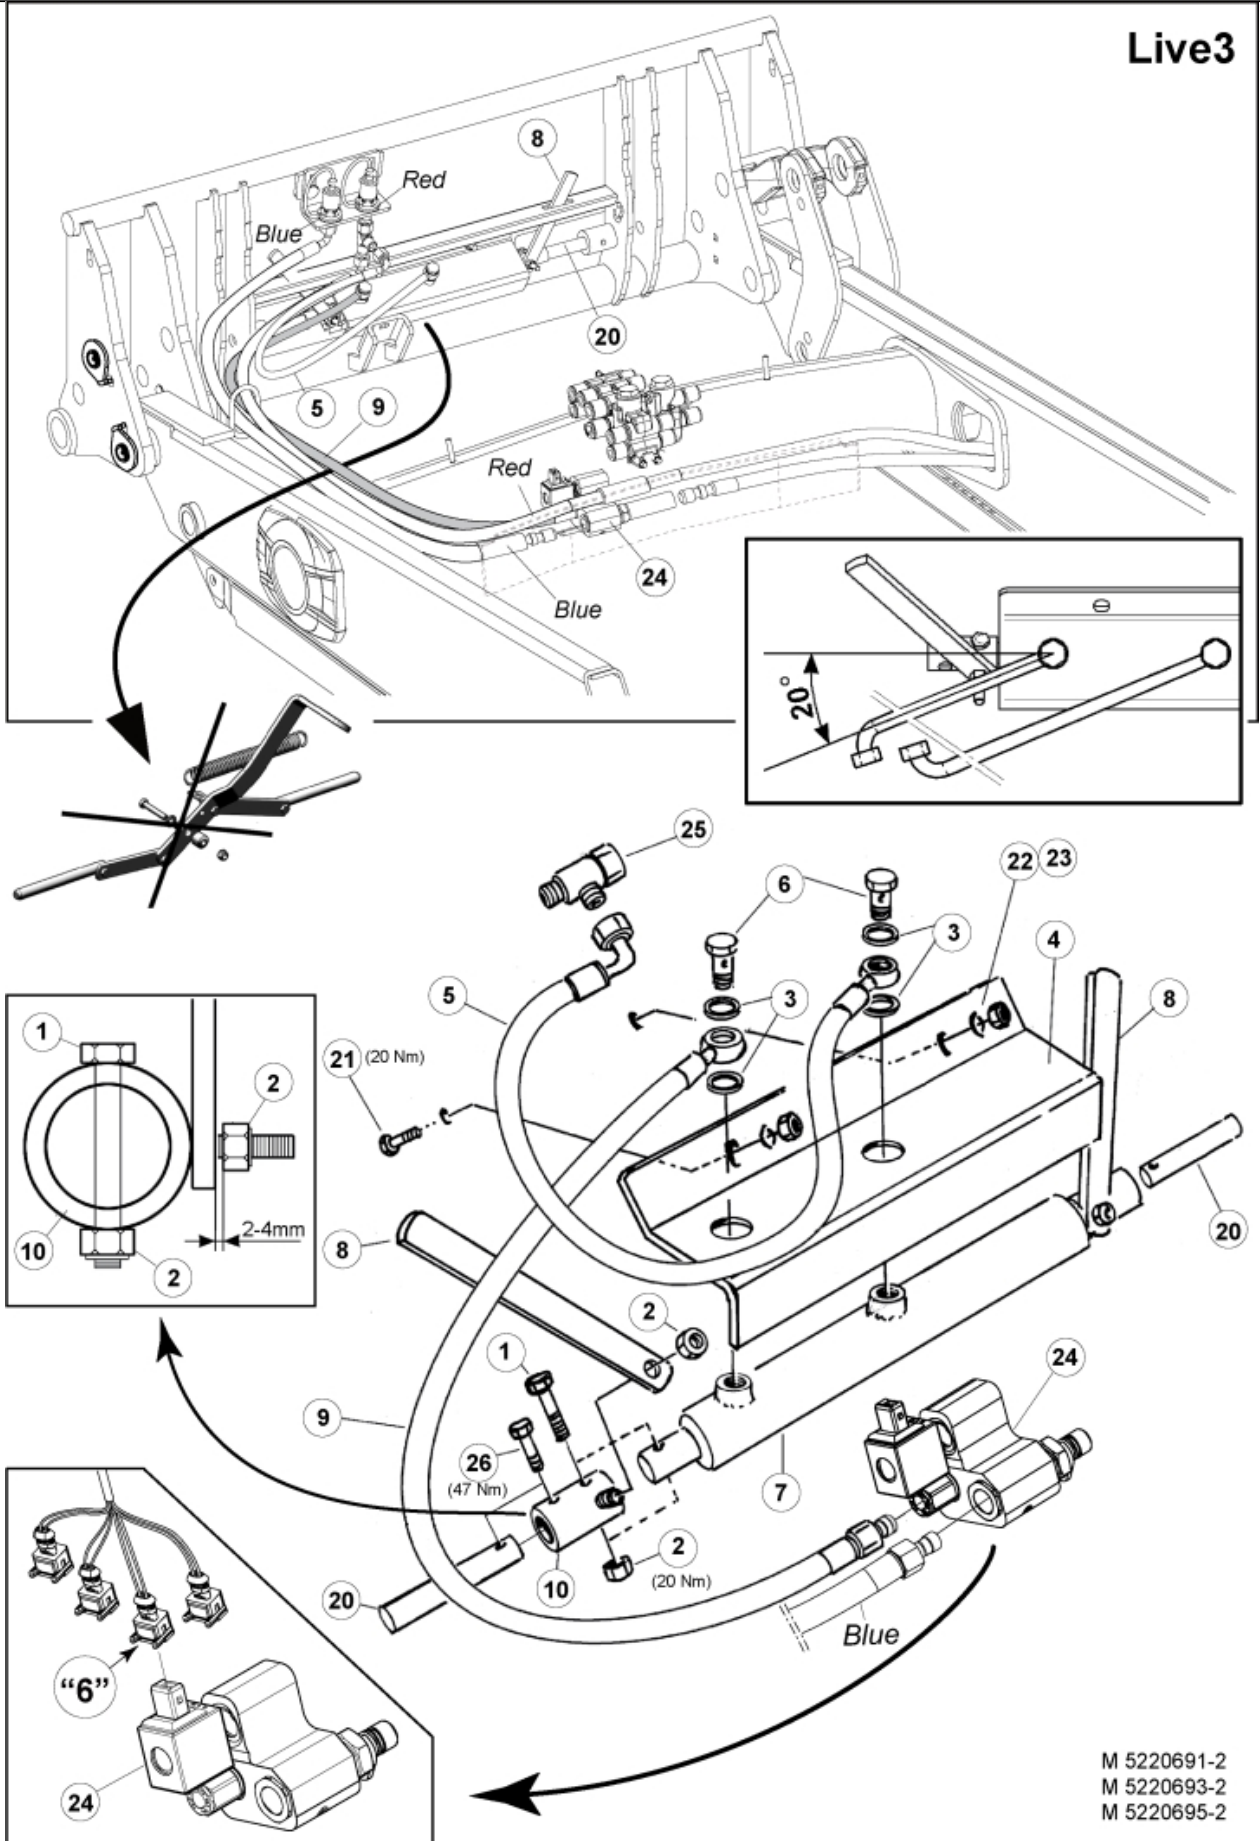

Live3

Part assemblies		Locking kit		
Specification		Specification: DM		
PartNo	Pos	Qty	Name	Specifications
5220693F		1 PCS	Locking kit	DM
5219046		1	• Locking kit	
5002055	1	2	•• Screw	M6S M8x40
5011553	2	4	•• Nut	M6M M8 Loc-king
5013856	3	4	•• Dowty washer	Tredo 1/4"
5219048	4	1	•• Protection plate	
60000143	5	1 PCS	•• Hose	1/4" L=550mm (9031170)
1120166	6	2	•• Banjo fitting	R1/4"
12713210	7	1	•• Cylinder	Ø25/16 L=370-590 Lock cyl.
60005579		1	••• Seal kit	Implement lock. cyl.
5219049	8	2	•• Indicator	
60000135	9	1 PCS	•• Hose	1/4" L=1100mm (9031482)
5219246	10	2 PCS	•• Sleeve	
5219044	20	2	Pin	D=20mm
5002077	21	2	Screw	M6S 10x30
5011554	22	2	Nut	Loc-King M10
5013110	23	2	Washer	BRB 10.5x22x2
10550455	24	1 PCS	Valve	
5027454	25	1	L-coupling	
5002971	26	2	Screw	M6S 10x30 Drilock
5033992			Safety switch cpl.	Replaces 5033991