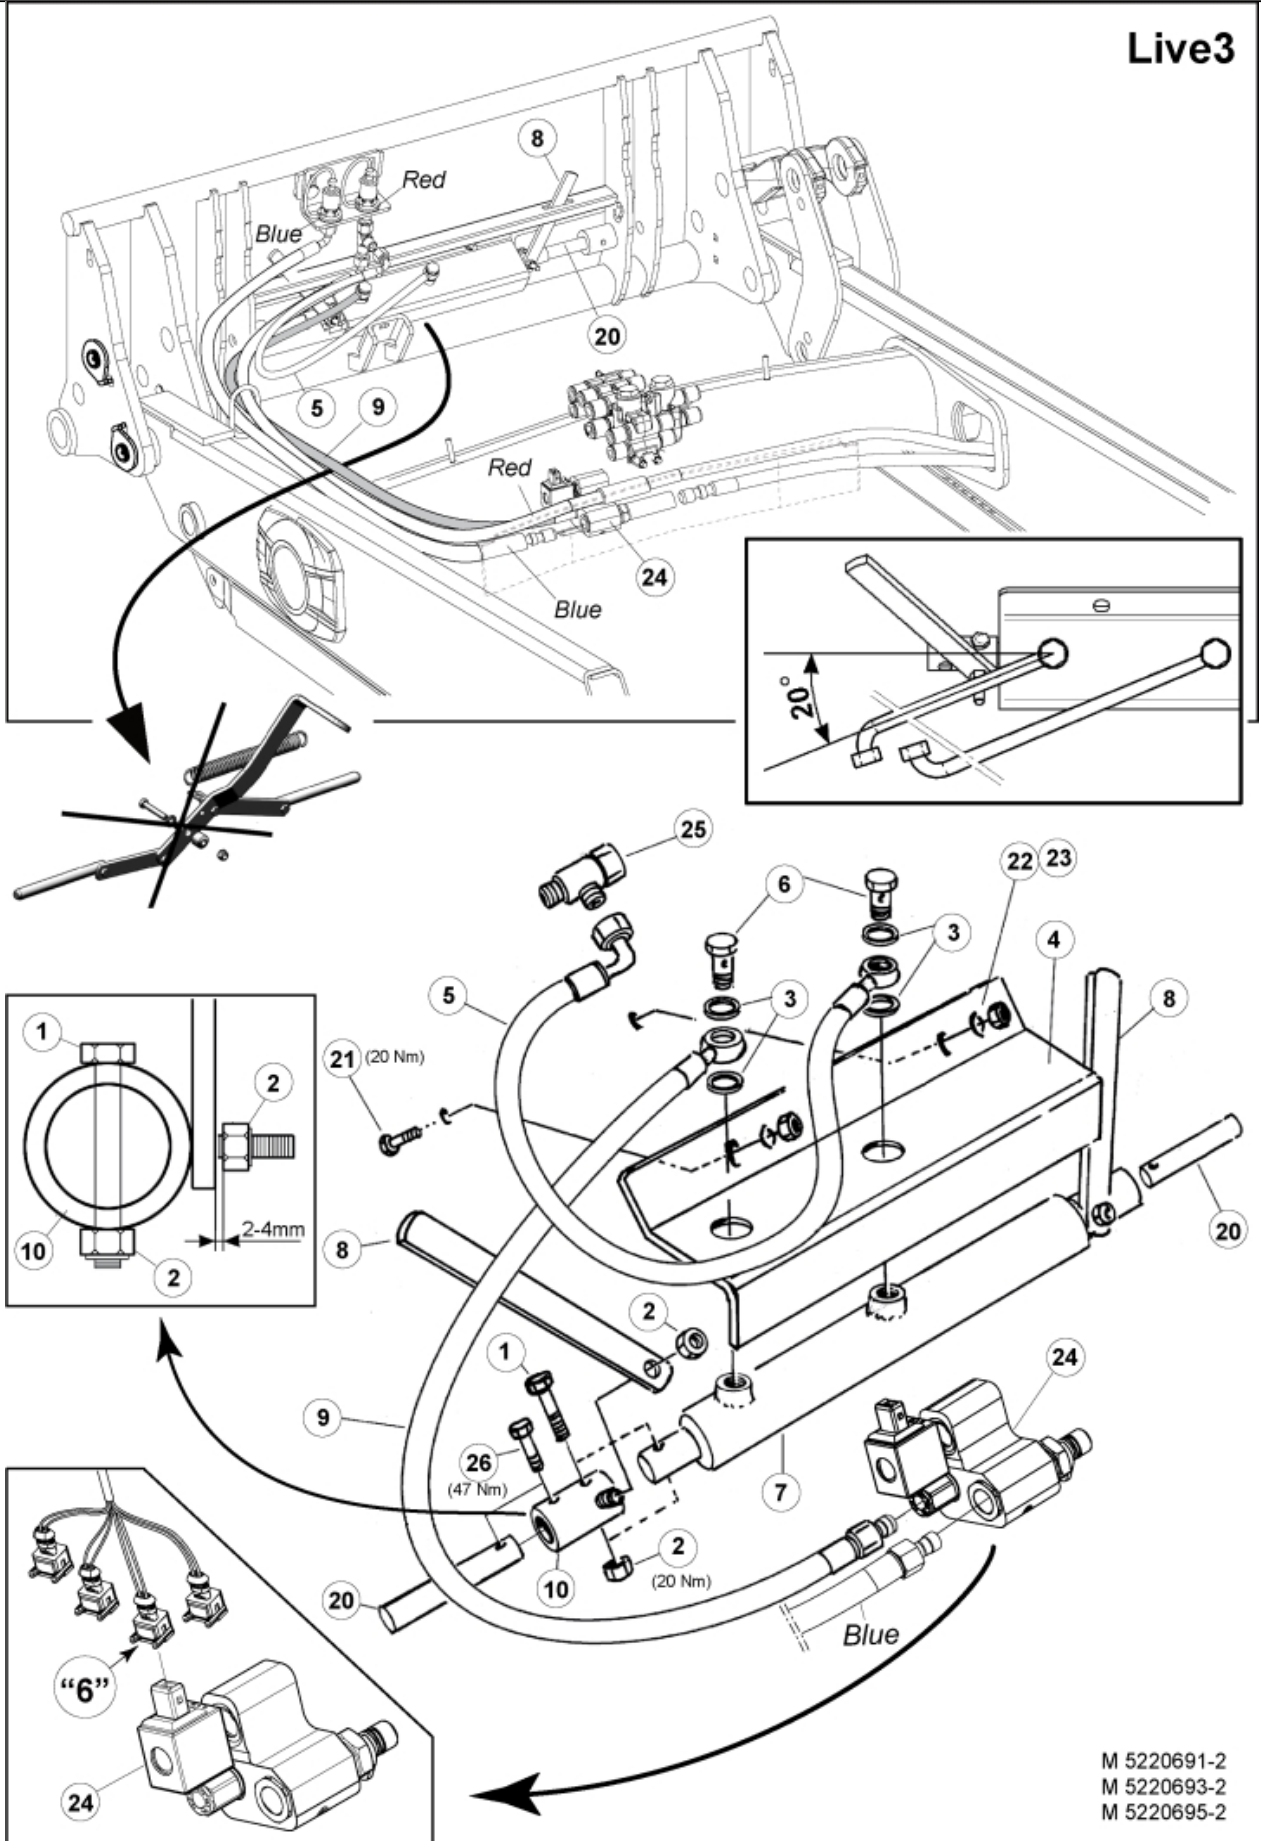

Live3

Part assemblies		Locking kit		
Specification		Specification: DL		
PartNo	Pos	Qty	Name	Specifications
5220695F		1	Locking kit	DL
5219052		1	Locking kit	
5002055	1	2	•• Screw	M6S M8x40
5011553	2	4	•• Nut	M6M M8 Loc-king
5013856	3	4	•• Dowty washer	Tredo 1/4"
5219048	4	1	•• Protection plate	
60000143	5	1 PCS	•• Hose	1/4" L=550mm (9031170)
1120166	6	2	•• Banjo fitting	R1/4"
12713210	7	1	•• Cylinder	Ø25/16 L=370-590 Lock cyl.
60005579		1	••• Seal kit	Implement lock. cyl.
5219049	8	2	•• Indicator	
60000266	9	1 PCS	•• Hose	1/4" L=1300mm (9031483)
5219246	10	2 PCS	•• Sleeve	
5219044	20	2	Pin	D=20mm
5002077	21	2	Screw	M6S 10x30
5011554	22	2	Nut	Loc-King M10
5013110	23	2	Washer	BRB 10.5x22x2
10550455	24	1 PCS	Valve	
5027454	25	1	L-coupling	
5002971	26	2	Screw	M6S 10x30 Drilock
5033992		1	Safety switch cpl.	Replaces 5033991