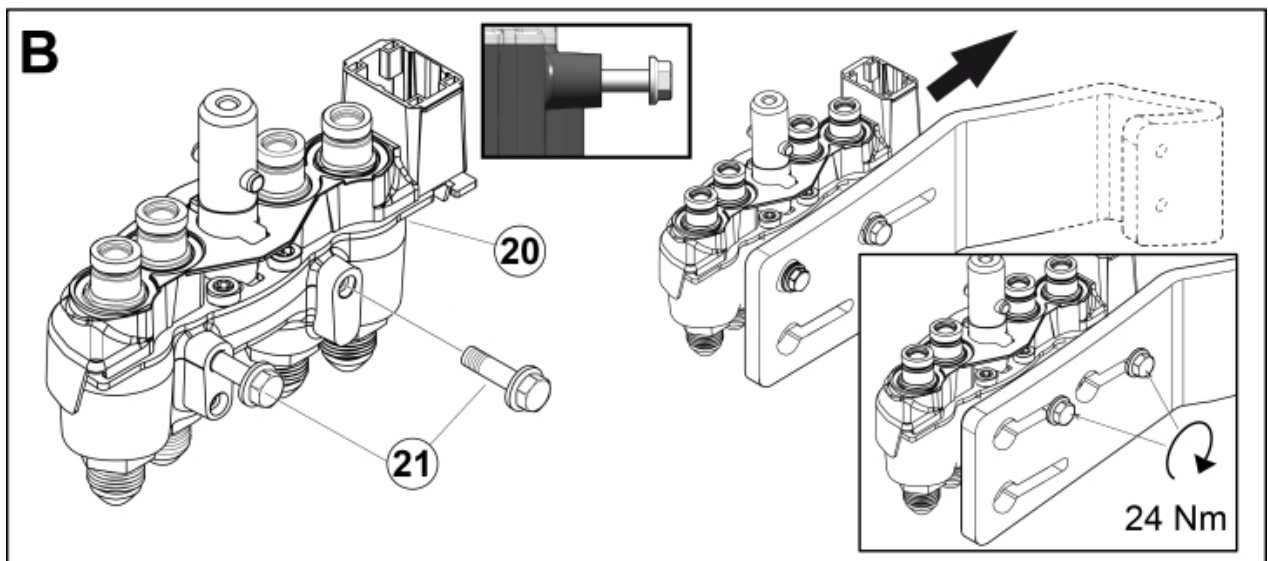

M 10378214D-1

Description CNH
Part assemblies Hose kit

PartNo	Pos	Qty	Name	Specifications
10378214D			Hose kit	
5101102		1 PCS	Electric mounting kit	
5101103	1	1 PCS	• Junction box	
5033621	2	5	• Cable tie	4.6x150
5033920		1	Multi coupling MC4	
5044991	20	1 PCS	• Base MC4 J. 1 1/16"	Replaces 5044958
5006018	21	2	• Screw	M6SF M8x25
11135173	22	1	• Decal	
11134370	23	1	• Decal	
10391949		1 PCS	Bracket complete	
10391950	30	1 PCS	• Bracket	
5005999	31	2	• Screw	M6SF M10x45
9030900	58	4	Hose	1/2" L=1070 1 1/16RLM 7/8 90LM
5013853	60	2	Dowty washer	Tredo 1/2", Part is included in kit 60007907 Hose cpl., 9032177 Hose cpl.
5027806	61	2 PCS	Adaptor	7/8"UNF JIC - R 1/2" _
5027483	62	2	Adaptor	7/8"UNF JIC - M18x1,5
5027216	63	2 PCS	Adaptor	M18x1,5 - R1/2"K
381320	64	1 PCS	Relay	
5103036	65	1 PCS	Switch	
5024113	66	1	Cable terminal	
1115113	67	1 PCS	Harness	
5033621	68	4	Cable tie	4.6x150