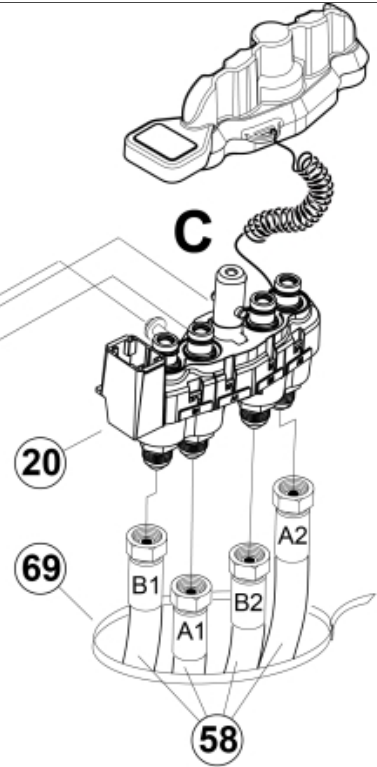

M 10378214D-1

Description CNH
Part assemblies Hose kit

PartNo	Pos	Qty	Name	Specifications
10378214D			Hose kit	
5101102		1 PCS	Electric mounting kit	
5101103	1	1 PCS	• Junction box	
5033621	2	5	• Cable tie	4.6x150
5033920		1	Multi coupling MC4	
5044991	20	1 PCS	• Base MC4 J. 1 1/16"	Replaces 5044958
5006018	21	2	• Screw	M6SF M8x25
11135173	22	1	• Decal	
11134370	23	1	• Decal	
10391949		1 PCS	Bracket complete	
10391950	30	1 PCS	• Bracket	
5005999	31	2	• Screw	M6SF M10x45
9030900	58	4	Hose	1/2" L=1070 1 1/16RLM 7/8 90LM
5013853	60	2	Dowty washer	Tredo 1/2", Part is included in kit 60007907 Hose cpl., 9032177 Hose cpl.
5027806	61	2 PCS	Adaptor	7/8"UNF JIC - R 1/2" _
5027483	62	2	Adaptor	7/8"UNF JIC - M18x1,5
5027216	63	2 PCS	Adaptor	M18x1,5 - R1/2"K
381320	64	1 PCS	Relay	
5103036	65	1 PCS	Switch	
5024113	66	1	Cable terminal	
1115113	67	1 PCS	Harness	
5033621	68	4	Cable tie	4.6x150