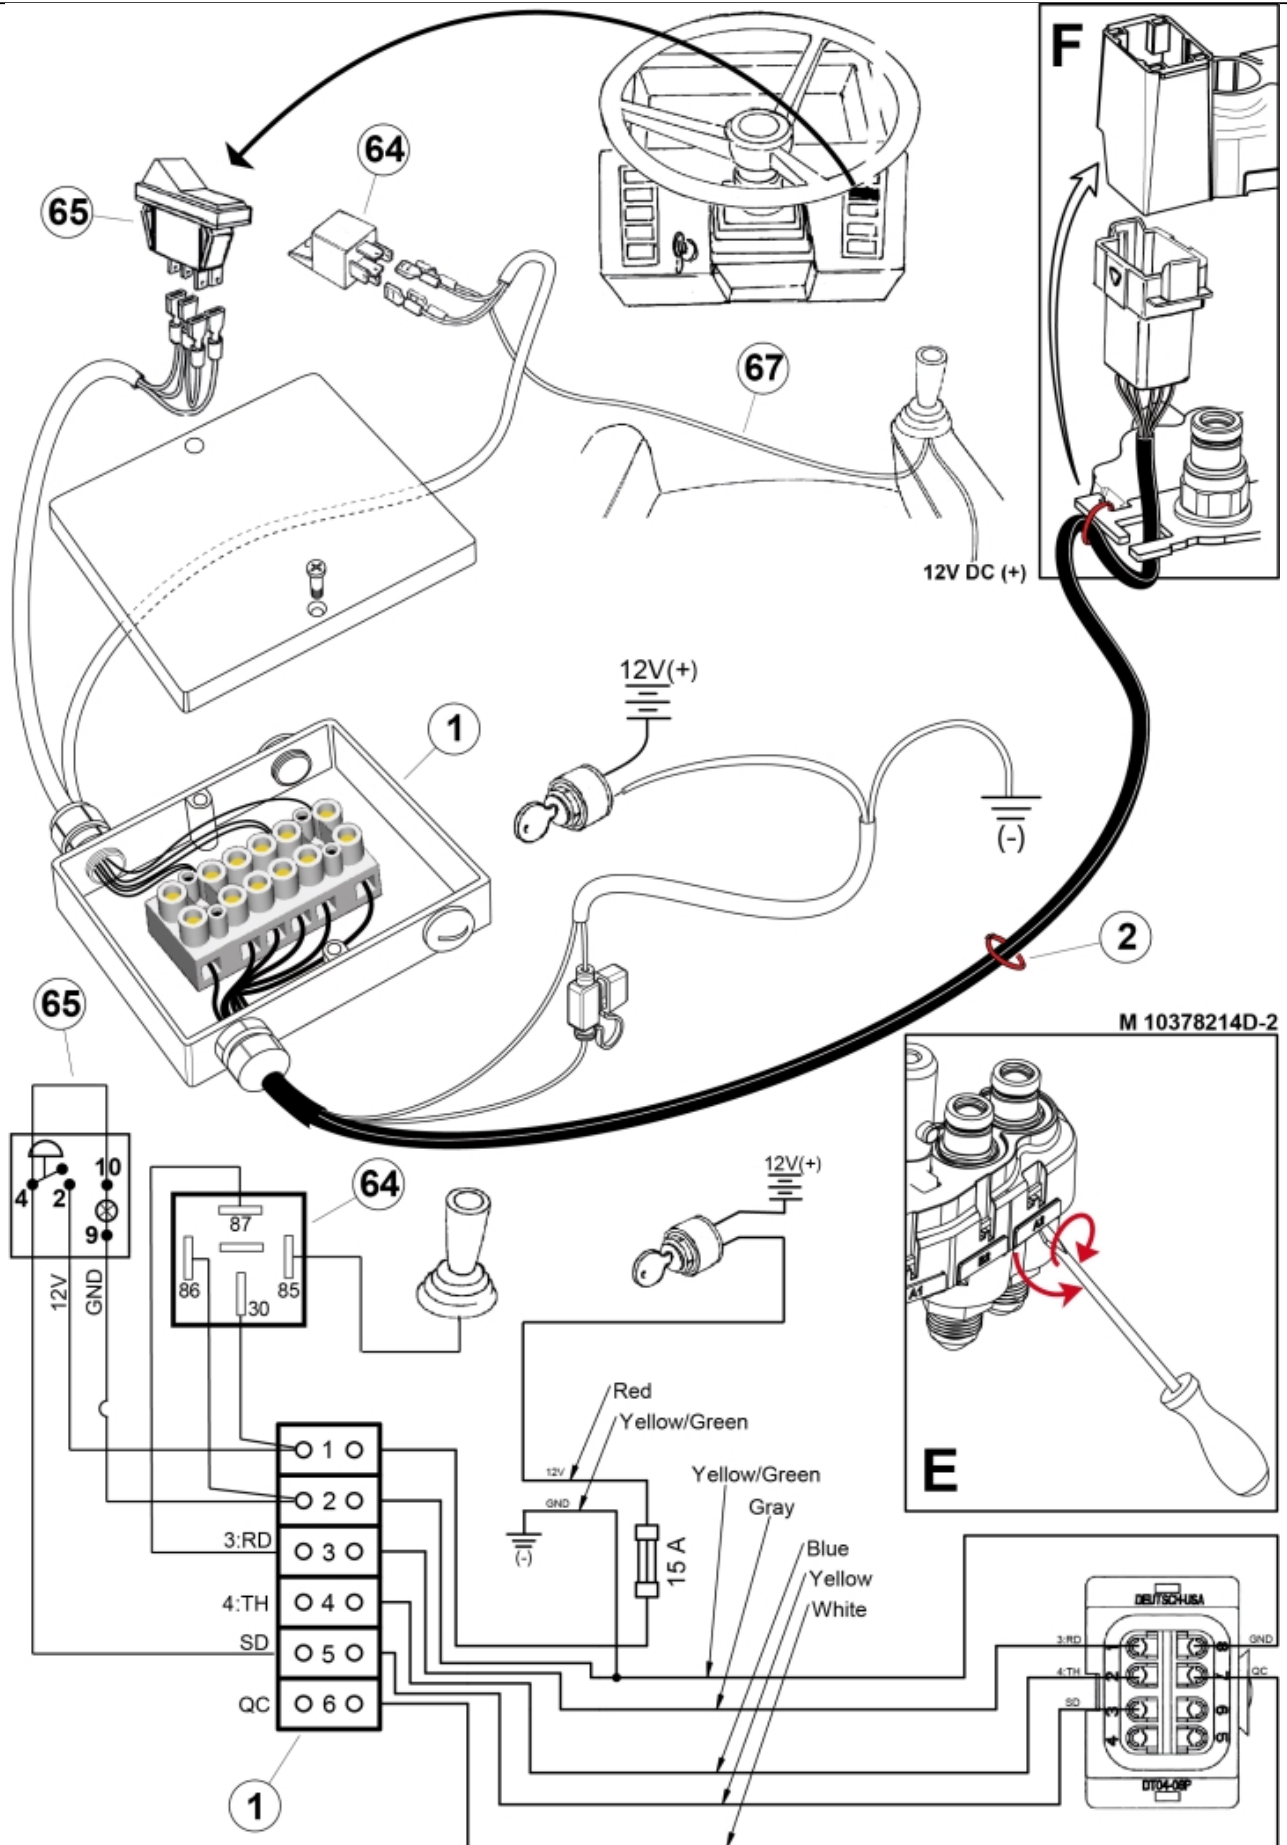

M 10378214D-1

Description CNH
Part assemblies Hose kit

PartNo	Pos	Qty	Name	Specifications
10378214D			Hose kit	
5101102		1 PCS	Electric mounting kit	
5101103	1	1 PCS	• Junction box	
5033621	2	5	• Cable tie	4.6x150
5033920		1	Multi coupling MC4	
5044991	20	1 PCS	• Base MC4 J. 1 1/16"	Replaces 5044958
5006018	21	2	• Screw	M6SF M8x25
11135173	22	1	• Decal	
11134370	23	1	• Decal	
10391949		1 PCS	Bracket complete	
10391950	30	1 PCS	• Bracket	
5005999	31	2	• Screw	M6SF M10x45
9030900	58	4	Hose	1/2" L=1070 1 1/16RLM 7/8 90LM
5013853	60	2	Dowty washer	Tredo 1/2", Part is included in kit 60007907 Hose cpl., 9032177 Hose cpl.
5027806	61	2 PCS	Adaptor	7/8"UNF JIC - R 1/2" _
5027483	62	2	Adaptor	7/8"UNF JIC - M18x1,5
5027216	63	2 PCS	Adaptor	M18x1,5 - R1/2"K
381320	64	1 PCS	Relay	
5103036	65	1 PCS	Switch	
5024113	66	1	Cable terminal	
1115113	67	1 PCS	Harness	
5033621	68	4	Cable tie	4.6x150