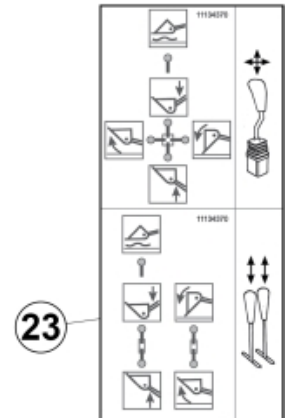

M 10378214D-1

Description CNH
Part assemblies Hose kit

PartNo	Pos	Qty	Name	Specifications
10378214D			Hose kit	
5101102		1 PCS	Electric mounting kit	
5101103	1	1 PCS	• Junction box	
5033621	2	5	• Cable tie	4.6x150
5033920		1	Multi coupling MC4	
5044991	20	1 PCS	• Base MC4 J. 1 1/16"	Replaces 5044958
5006018	21	2	• Screw	M6SF M8x25
11135173	22	1	• Decal	
11134370	23	1	• Decal	
10391949		1 PCS	Bracket complete	
10391950	30	1 PCS	• Bracket	
5005999	31	2	• Screw	M6SF M10x45
9030900	58	4	Hose	1/2" L=1070 1 1/16RLM 7/8 90LM
5013853	60	2	Dowty washer	Tredo 1/2", Part is included in kit 60007907 Hose cpl., 9032177 Hose cpl.
5027806	61	2 PCS	Adaptor	7/8"UNF JIC - R 1/2" _
5027483	62	2	Adaptor	7/8"UNF JIC - M18x1,5
5027216	63	2 PCS	Adaptor	M18x1,5 - R1/2"K
381320	64	1 PCS	Relay	
5103036	65	1 PCS	Switch	
5024113	66	1	Cable terminal	
1115113	67	1 PCS	Harness	
5033621	68	4	Cable tie	4.6x150