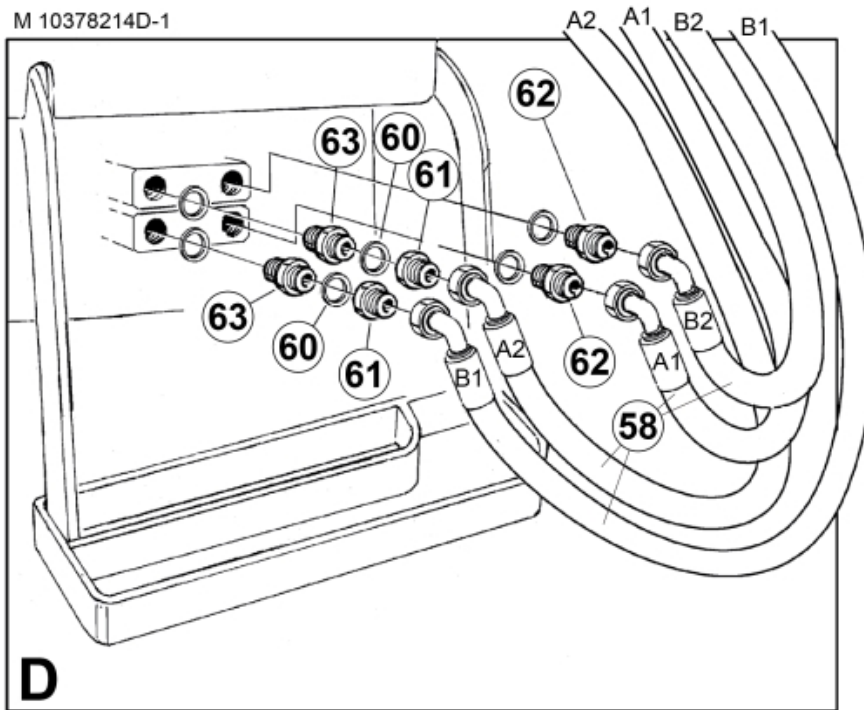

M 10378214D-1

Description CNH
Part assemblies Hose kit

PartNo	Pos	Qty	Name	Specifications
10378214D			Hose kit	
5101102		1 PCS	Electric mounting kit	
5101103	1	1 PCS	• Junction box	
5033621	2	5	• Cable tie	4.6x150
5033920		1	Multi coupling MC4	
5044991	20	1 PCS	• Base MC4 J. 1 1/16"	Replaces 5044958
5006018	21	2	• Screw	M6SF M8x25
11135173	22	1	• Decal	
11134370	23	1	• Decal	
10391949		1 PCS	Bracket complete	
10391950	30	1 PCS	• Bracket	
5005999	31	2	• Screw	M6SF M10x45
9030900	58	4	Hose	1/2" L=1070 1 1/16RLM 7/8 90LM
5013853	60	2	Dowty washer	Tredo 1/2", Part is included in kit 60007907 Hose cpl., 9032177 Hose cpl.
5027806	61	2 PCS	Adaptor	7/8"UNF JIC - R 1/2" _
5027483	62	2	Adaptor	7/8"UNF JIC - M18x1,5
5027216	63	2 PCS	Adaptor	M18x1,5 - R1/2"K
381320	64	1 PCS	Relay	
5103036	65	1 PCS	Switch	
5024113	66	1	Cable terminal	
1115113	67	1 PCS	Harness	
5033621	68	4	Cable tie	4.6x150