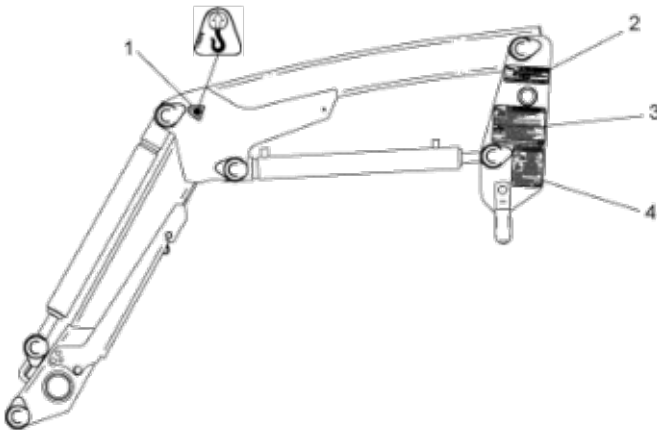

Loader 100

Loader 140

r4500672

Part assemblies Warning decal kit Am-Eng

PartNo	Pos	Qty	Name	Specifications
1123676	1	2	Decal, lift	
11136096	2	1	Warning decal	
11136097	3	1 PCS	Warning decal	
11136098	4	1 PCS	Decal, Danger	