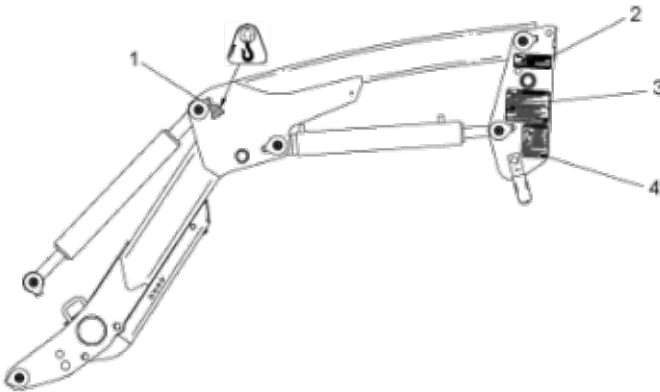

Loader 100

Loader 140

r4500672

Part assemblies Warning decal kit Am-Eng

PartNo	Pos	Qty	Name	Specifications
1123676	1	2	Decal, lift	
11136096	2	1	Warning decal	
11136097	3	1 PCS	Warning decal	
11136098	4	1 PCS	Decal, Danger	