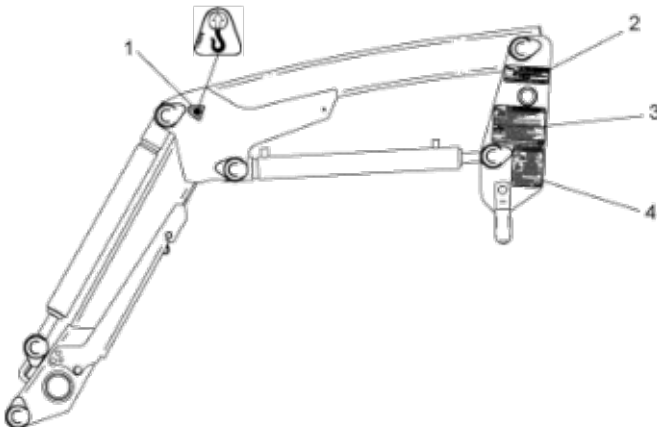

Loader 100

Loader 140

r4500672

Part assemblies Warning decal kit Am-Fr

PartNo	Pos	Qty	Name	Specifications
1123676	1	2	Decal, lift	
11136099	2	1 PCS	Warning decal	
11136100	3	1 PCS	Warning decal	
11136101	4	1 PCS	Decal, Danger	