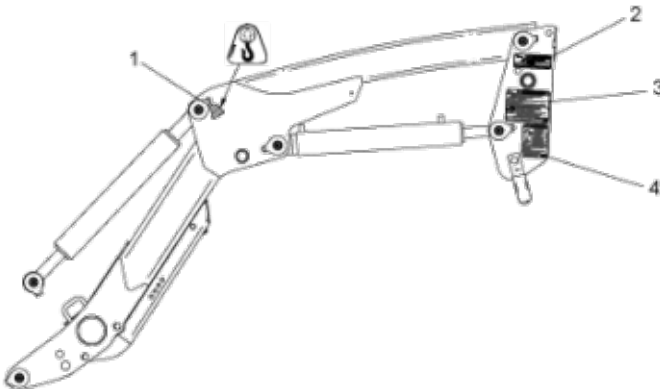

Loader 100

Loader 140

r4500672

Part assemblies Warning decal kit Am-Fr

PartNo	Pos	Qty	Name	Specifications
1123676	1	2	Decal, lift	
11136099	2	1 PCS	Warning decal	
11136100	3	1 PCS	Warning decal	
11136101	4	1 PCS	Decal, Danger	