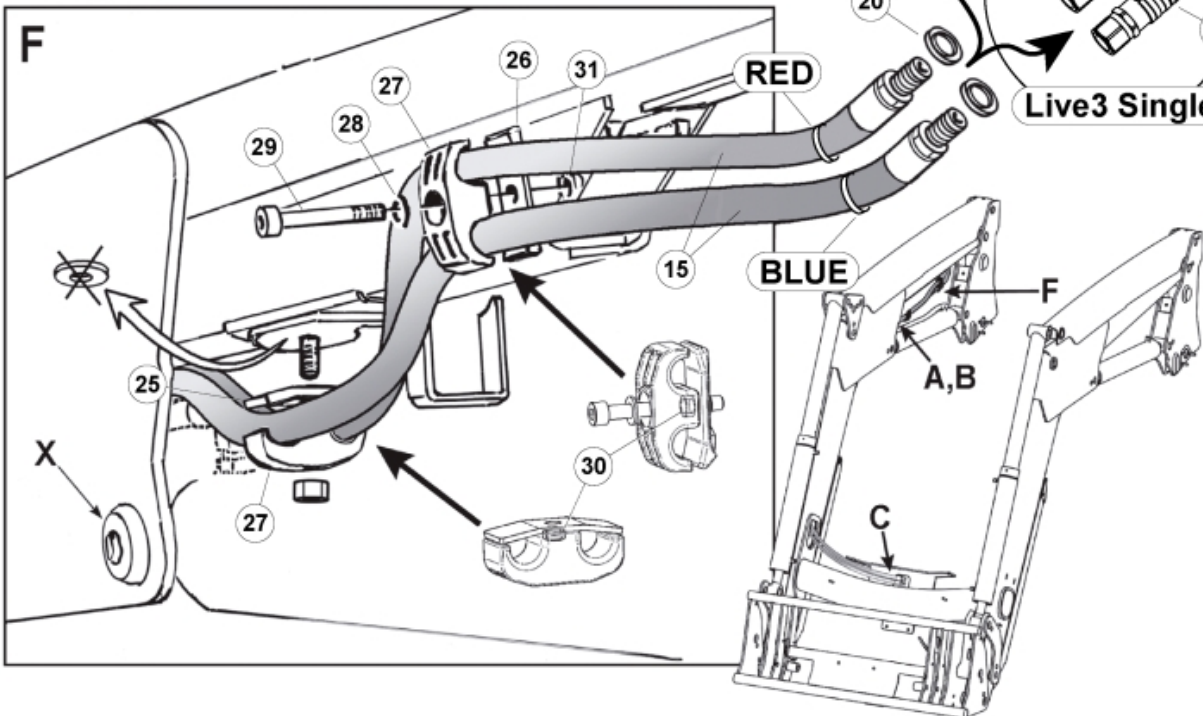

- M 9031983-1
- M 9031984-1
- M 9031985-1
- M 9031986-1
- M 9031987-1
- M 9031988-1
- M 9031989-1
- M 9031990-1
- M 9031994-1
- M 9031996-1
- M 9032370-1
- M 9032365-1

- M 9031983-2
- M 9031984-2
- M 9031985-2
- M 9031986-2
- M 9031987-2
- M 9031988-2
- M 9031989-2
- M 9031990-2
- M 9031994-2
- M 9031996-2
- M 9032370-2

Description CNH
Part assemblies Live3 LCS hose kit

PartNo	Pos	Qty	Name	Specifications
9031996		1 PCS	Live3 LCS hose kit	
9031798		1 PCS	• Hose kit Selecto3	
5215067	1	1 PCS	•• Hose guide	
5011554	2	4	•• Nut	Loc-King M10
5006002	3	4	•• Screw	MVBF 10x30
5219183	4	1	•• Hose guide	
5006003	5	1	•• Screw	MVBF 10x40
5006007	6	1 PCS	•• Screw	M6SF-TT M8x16
9031771		1 PCS	•• Hose kit Selecto3	
5220303	7	1	••• Bracket	
9032618	8	2 PCS	••• Hose	3/4" L=1520mm (9031774)
5044940	9	2	••• Coupling	ISO-A 1/2" Male - G3/8
5022159	12	1	••• Washer, blue	
5022157	13	1	••• Washer, red	
5044129	14	2	••• Dust Cover	1/2" Male
9031882		1 PCS	• Hose kit	
9032620	15	2 PCS	•• Hose	3/8" L=4625mm (9031804)
5027986	19	2 PCS	•• Adaptor	
5013853	20	2	•• Dowty washer	Tredo 1/2", Part is included in kit 60007907 Hose cpl., 9032177 Hose cpl.
5028141	23	2 PCS	• Plug	Plug-in
5044950	24	1	•• Multi coupling MC2	MC-2
5215164		1 PCS	•• Hose clamp cpl.	
5220148	25	1 PCS	••• Plate	
5215163	26	1 PCS	••• Hose clamp bracket	
5215161	27	2 PCS	••• Hose clamp	
5013101	28	1	••• Washer	BRB 8,4 x 16
5004055	29	1	••• Screw	MC6S 8x70
5215162	30	2	••• Sleeve	Not Sold Separately