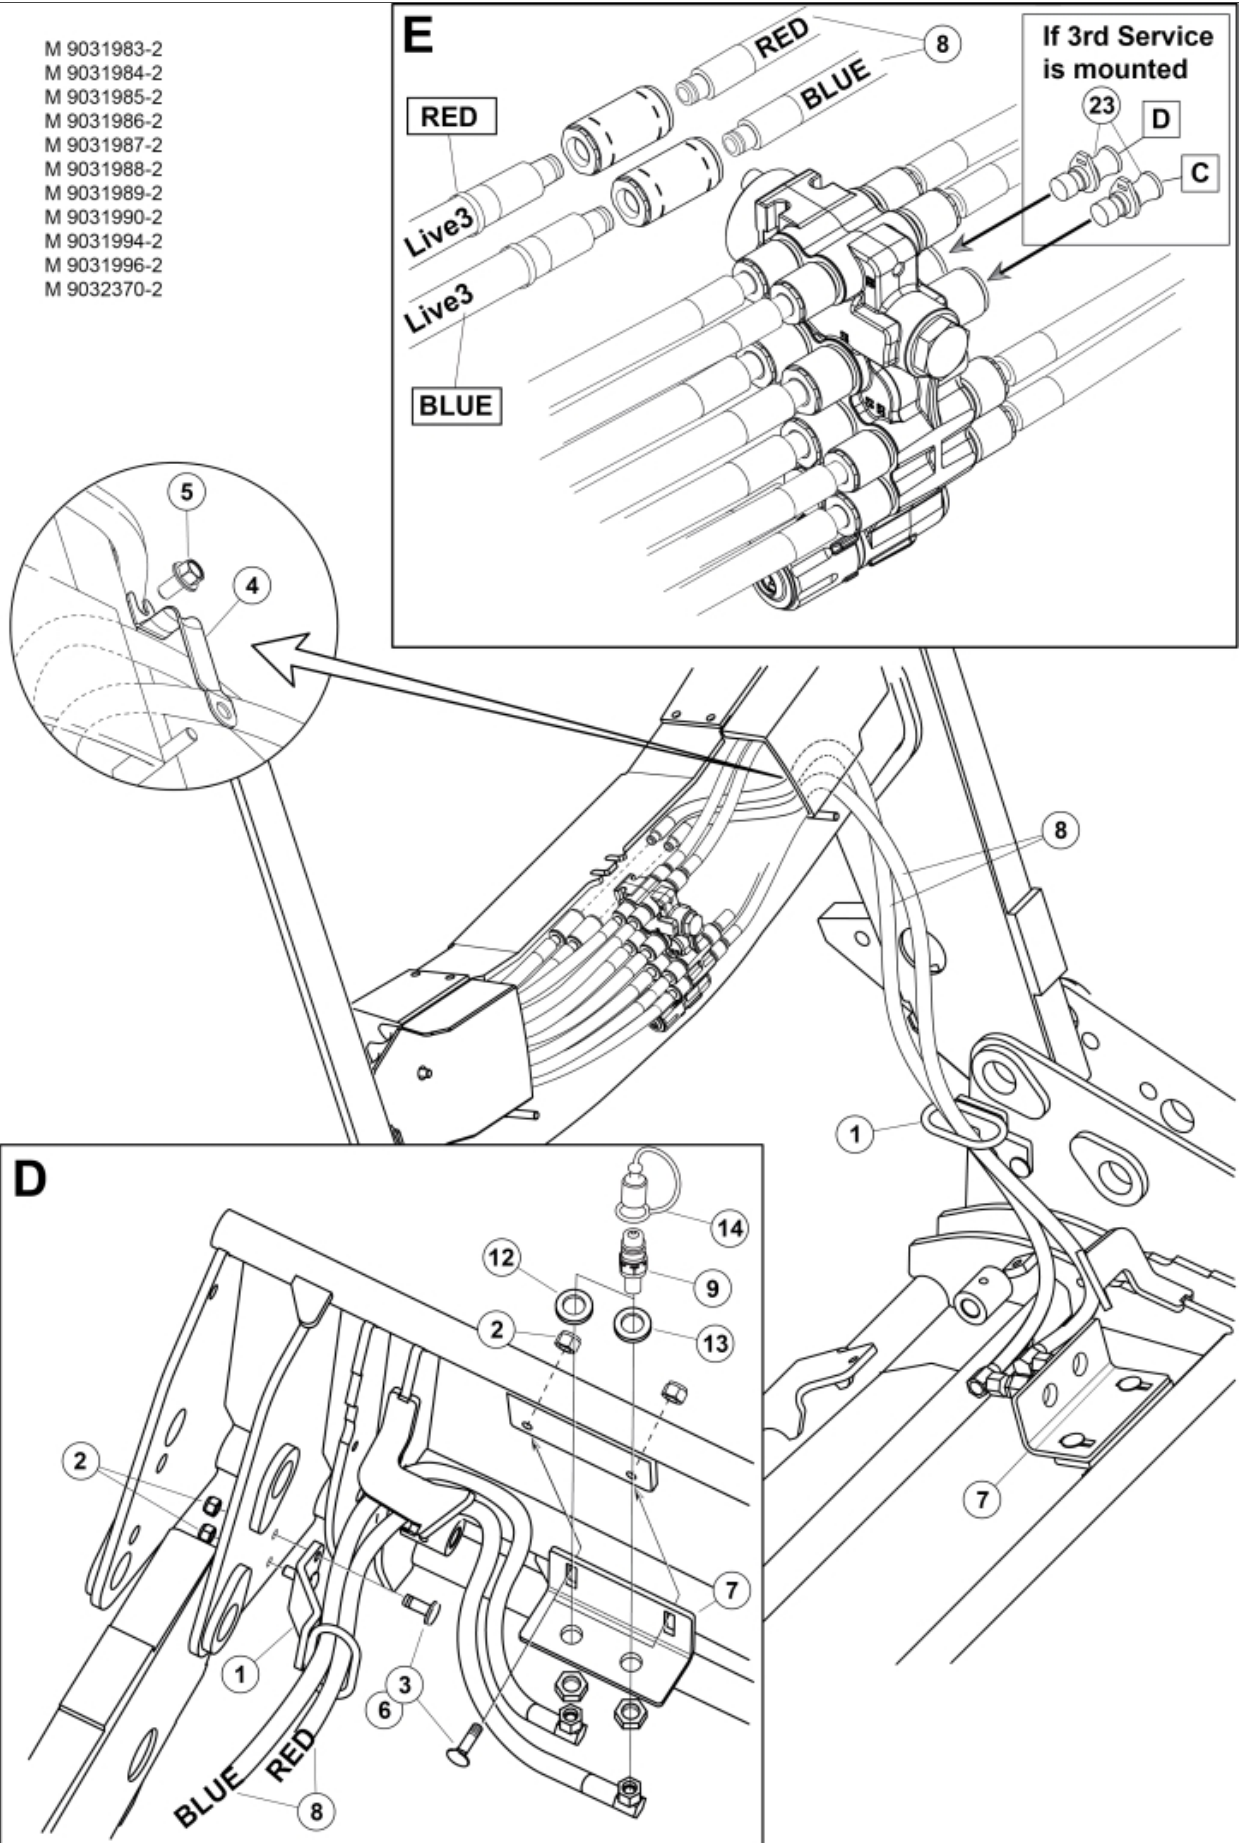

- M 9031983-1
- M 9031984-1
- M 9031985-1
- M 9031986-1
- M 9031987-1
- M 9031988-1
- M 9031989-1
- M 9031990-1
- M 9031994-1
- M 9031996-1
- M 9032370-1
- M 9032365-1

- M 9031983-2
- M 9031984-2
- M 9031985-2
- M 9031986-2
- M 9031987-2
- M 9031988-2
- M 9031989-2
- M 9031990-2
- M 9031994-2
- M 9031996-2
- M 9032370-2

Description CNH
Part assemblies Live3 LCS hose kit

PartNo	Pos	Qty	Name	Specifications
9031996		1 PCS	Live3 LCS hose kit	
9031798		1 PCS	• Hose kit Selecto3	
5215067	1	1 PCS	•• Hose guide	
5011554	2	4	•• Nut	Loc-King M10
5006002	3	4	•• Screw	MVBF 10x30
5219183	4	1	•• Hose guide	
5006003	5	1	•• Screw	MVBF 10x40
5006007	6	1 PCS	•• Screw	M6SF-TT M8x16
9031771		1 PCS	•• Hose kit Selecto3	
5220303	7	1	••• Bracket	
9032618	8	2 PCS	••• Hose	3/4" L=1520mm (9031774)
5044940	9	2	••• Coupling	ISO-A 1/2" Male - G3/8
5022159	12	1	••• Washer, blue	
5022157	13	1	••• Washer, red	
5044129	14	2	••• Dust Cover	1/2" Male
9031882		1 PCS	• Hose kit	
9032620	15	2 PCS	•• Hose	3/8" L=4625mm (9031804)
5027986	19	2 PCS	•• Adaptor	
5013853	20	2	•• Dowty washer	Tredo 1/2", Part is included in kit 60007907 Hose cpl., 9032177 Hose cpl.
5028141	23	2 PCS	• Plug	Plug-in
5044950	24	1	•• Multi coupling MC2	MC-2
5215164		1 PCS	•• Hose clamp cpl.	
5220148	25	1 PCS	••• Plate	
5215163	26	1 PCS	••• Hose clamp bracket	
5215161	27	2 PCS	••• Hose clamp	
5013101	28	1	••• Washer	BRB 8,4 x 16
5004055	29	1	••• Screw	MC6S 8x70
5215162	30	2	••• Sleeve	Not Sold Separately