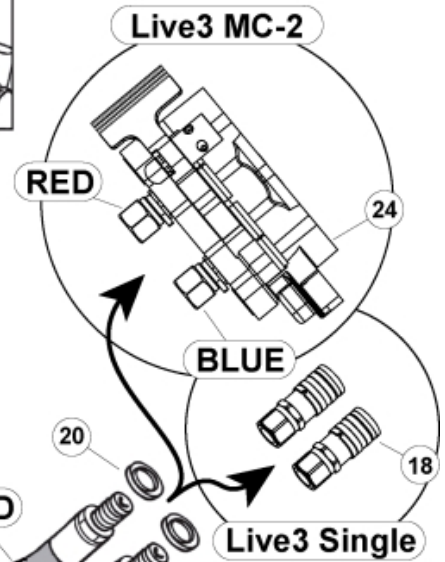

- M 9031983-1
- M 9031984-1
- M 9031985-1
- M 9031986-1
- M 9031987-1
- M 9031988-1
- M 9031989-1
- M 9031990-1
- M 9031994-1
- M 9031996-1
- M 9032370-1
- M 9032365-1

- M 9031983-2
- M 9031984-2
- M 9031985-2
- M 9031986-2
- M 9031987-2
- M 9031988-2
- M 9031989-2
- M 9031990-2
- M 9031994-2
- M 9031996-2
- M 9032370-2

Description CNH
Part assemblies Live3 LCS hose kit

PartNo	Pos	Qty	Name	Specifications
9031996		1 PCS	Live3 LCS hose kit	
9031798		1 PCS	• Hose kit Selecto3	
5215067	1	1 PCS	•• Hose guide	
5011554	2	4	•• Nut	Loc-King M10
5006002	3	4	•• Screw	MVBF 10x30
5219183	4	1	•• Hose guide	
5006003	5	1	•• Screw	MVBF 10x40
5006007	6	1 PCS	•• Screw	M6SF-TT M8x16
9031771		1 PCS	•• Hose kit Selecto3	
5220303	7	1	••• Bracket	
9032618	8	2 PCS	••• Hose	3/4" L=1520mm (9031774)
5044940	9	2	••• Coupling	ISO-A 1/2" Male - G3/8
5022159	12	1	••• Washer, blue	
5022157	13	1	••• Washer, red	
5044129	14	2	••• Dust Cover	1/2" Male
9031882		1 PCS	• Hose kit	
9032620	15	2 PCS	•• Hose	3/8" L=4625mm (9031804)
5027986	19	2 PCS	•• Adaptor	
5013853	20	2	•• Dowty washer	Tredo 1/2", Part is included in kit 60007907 Hose cpl., 9032177 Hose cpl.
5028141	23	2 PCS	• Plug	Plug-in
5044950	24	1	•• Multi coupling MC2	MC-2
5215164		1 PCS	•• Hose clamp cpl.	
5220148	25	1 PCS	••• Plate	
5215163	26	1 PCS	••• Hose clamp bracket	
5215161	27	2 PCS	••• Hose clamp	
5013101	28	1	••• Washer	BRB 8,4 x 16
5004055	29	1	••• Screw	MC6S 8x70
5215162	30	2	••• Sleeve	Not Sold Separately